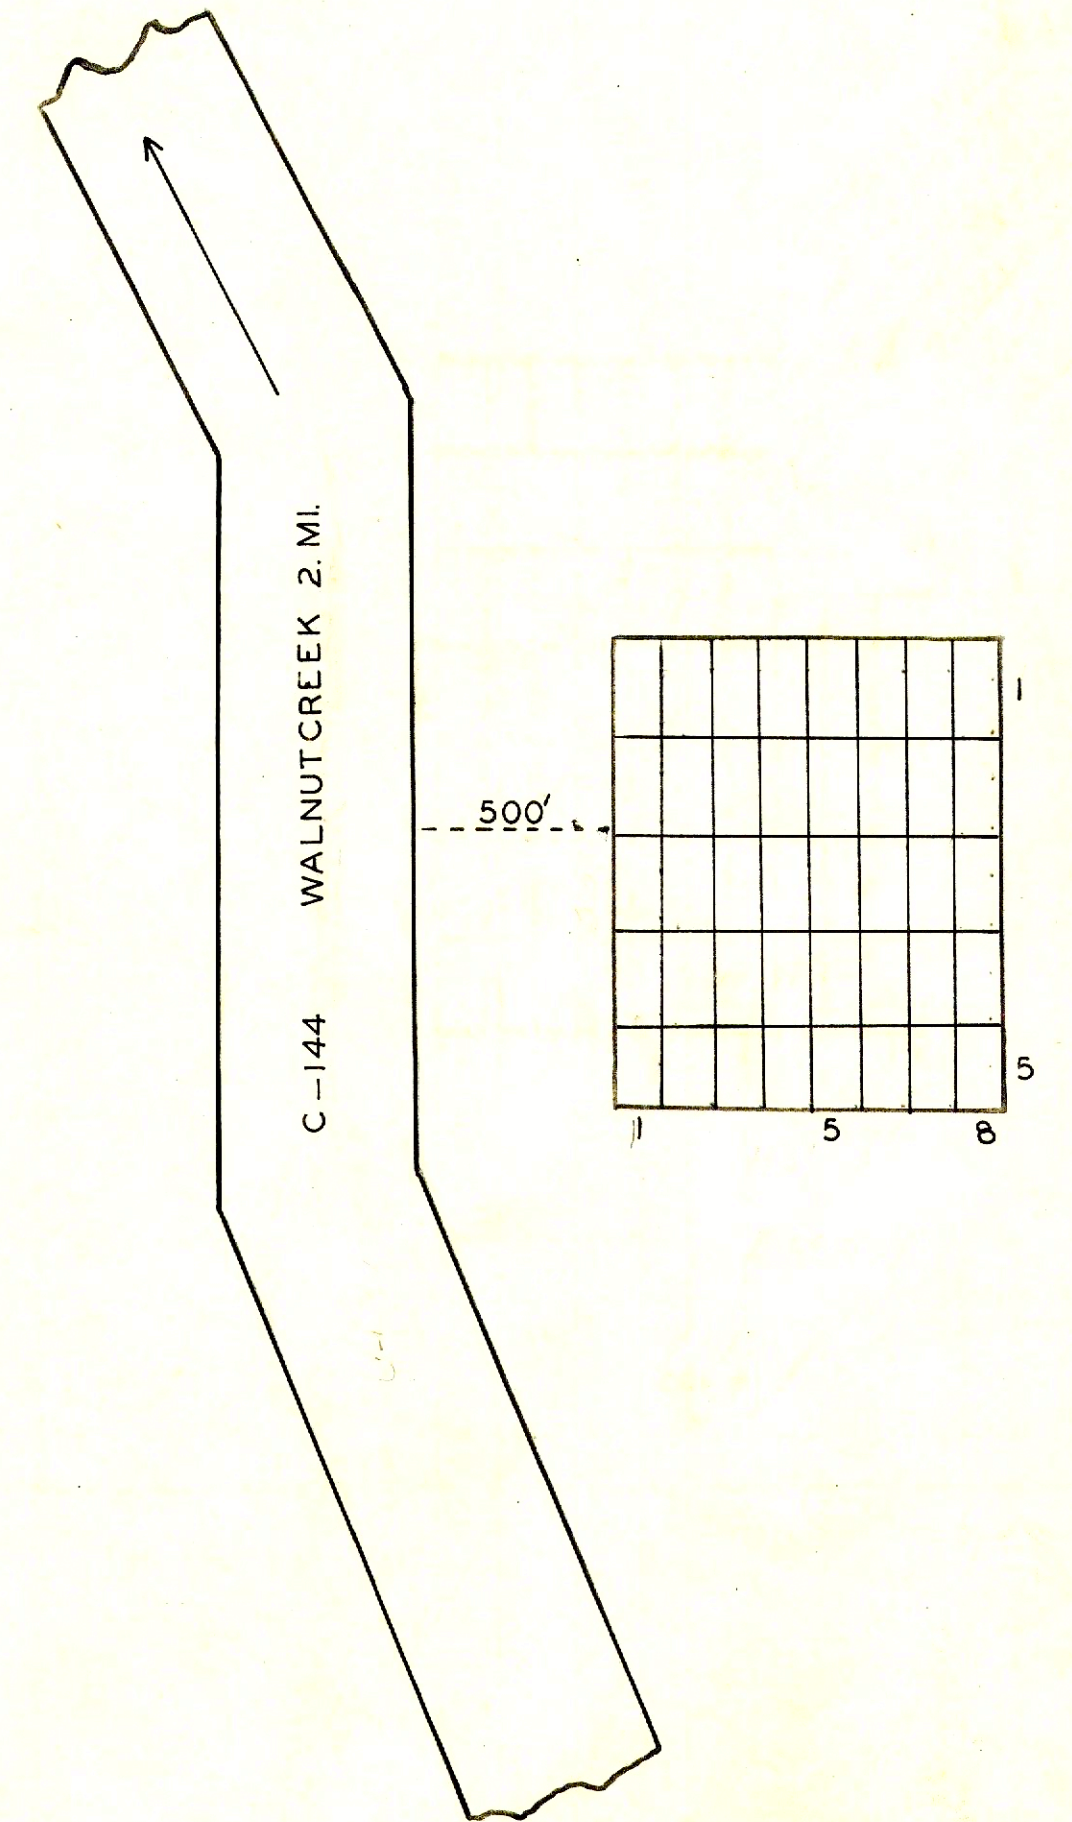

N^o 127

DANIEL TROYER. CEMETERY.
 HOLMES. CO. CLARK, TWP.
 OFFICIAL PROJECT NOS. 465-42-3-467
 665-42-3-232

LEGEND	HISTORY
① REVOLUTIONARY WAR. PART OF ORIGINAL	
⑩ WAR OF 1812. U.S. MILITARY GRANT.	
⑮ WAR WITH MEXICO. CEM. ESTABLISHED	
⑲ CIVIL WAR. ABOUT 1868.	
⑳ SPANISH-AM. WAR.	
㉑ WORLD WAR.	

SCALE 20' = 1" .034 ACRE

N^o 87

JONAS MILLER. CEMETERY.
 HOLMES. CO. WALNUTCREEK, TWP.
 OFFICIAL PROJECT NOS. 465-42-3-467
 665-42-3-232

LEGEND	HISTORY
① REVOLUTIONARY WAR. PART OF ORIGINAL	
⑩ WAR OF 1812. U.S. MILITARY GRANT.	
⑮ WAR WITH MEXICO. CEM. ESTABLISHED	
⑲ CIVIL WAR. ABOUT 1878.	
⑳ SPANISH-AM. WAR.	
㉑ WORLD WAR.	

SCALE 20' = 1" .045 ACRE

N^o 171

STUTSMAN. CEMETERY.
 HOLMES. CO. SALT CREEK, TWP.
 OFFICIAL PROJECT NOS. 465-42-3-467
 665-42-3-232

LEGEND	HISTORY
① REVOLUTIONARY WAR. PART OF ORIGINAL	
⑩ WAR OF 1812. CONGRESSIONAL LANDS	
⑮ WAR WITH MEXICO. CEM. ESTABLISHED	
⑲ CIVIL WAR. ABOUT 1865.	
⑳ SPANISH-AM. WAR.	
㉑ WORLD WAR.	

SCALE 20' = 1" .05 ACRE