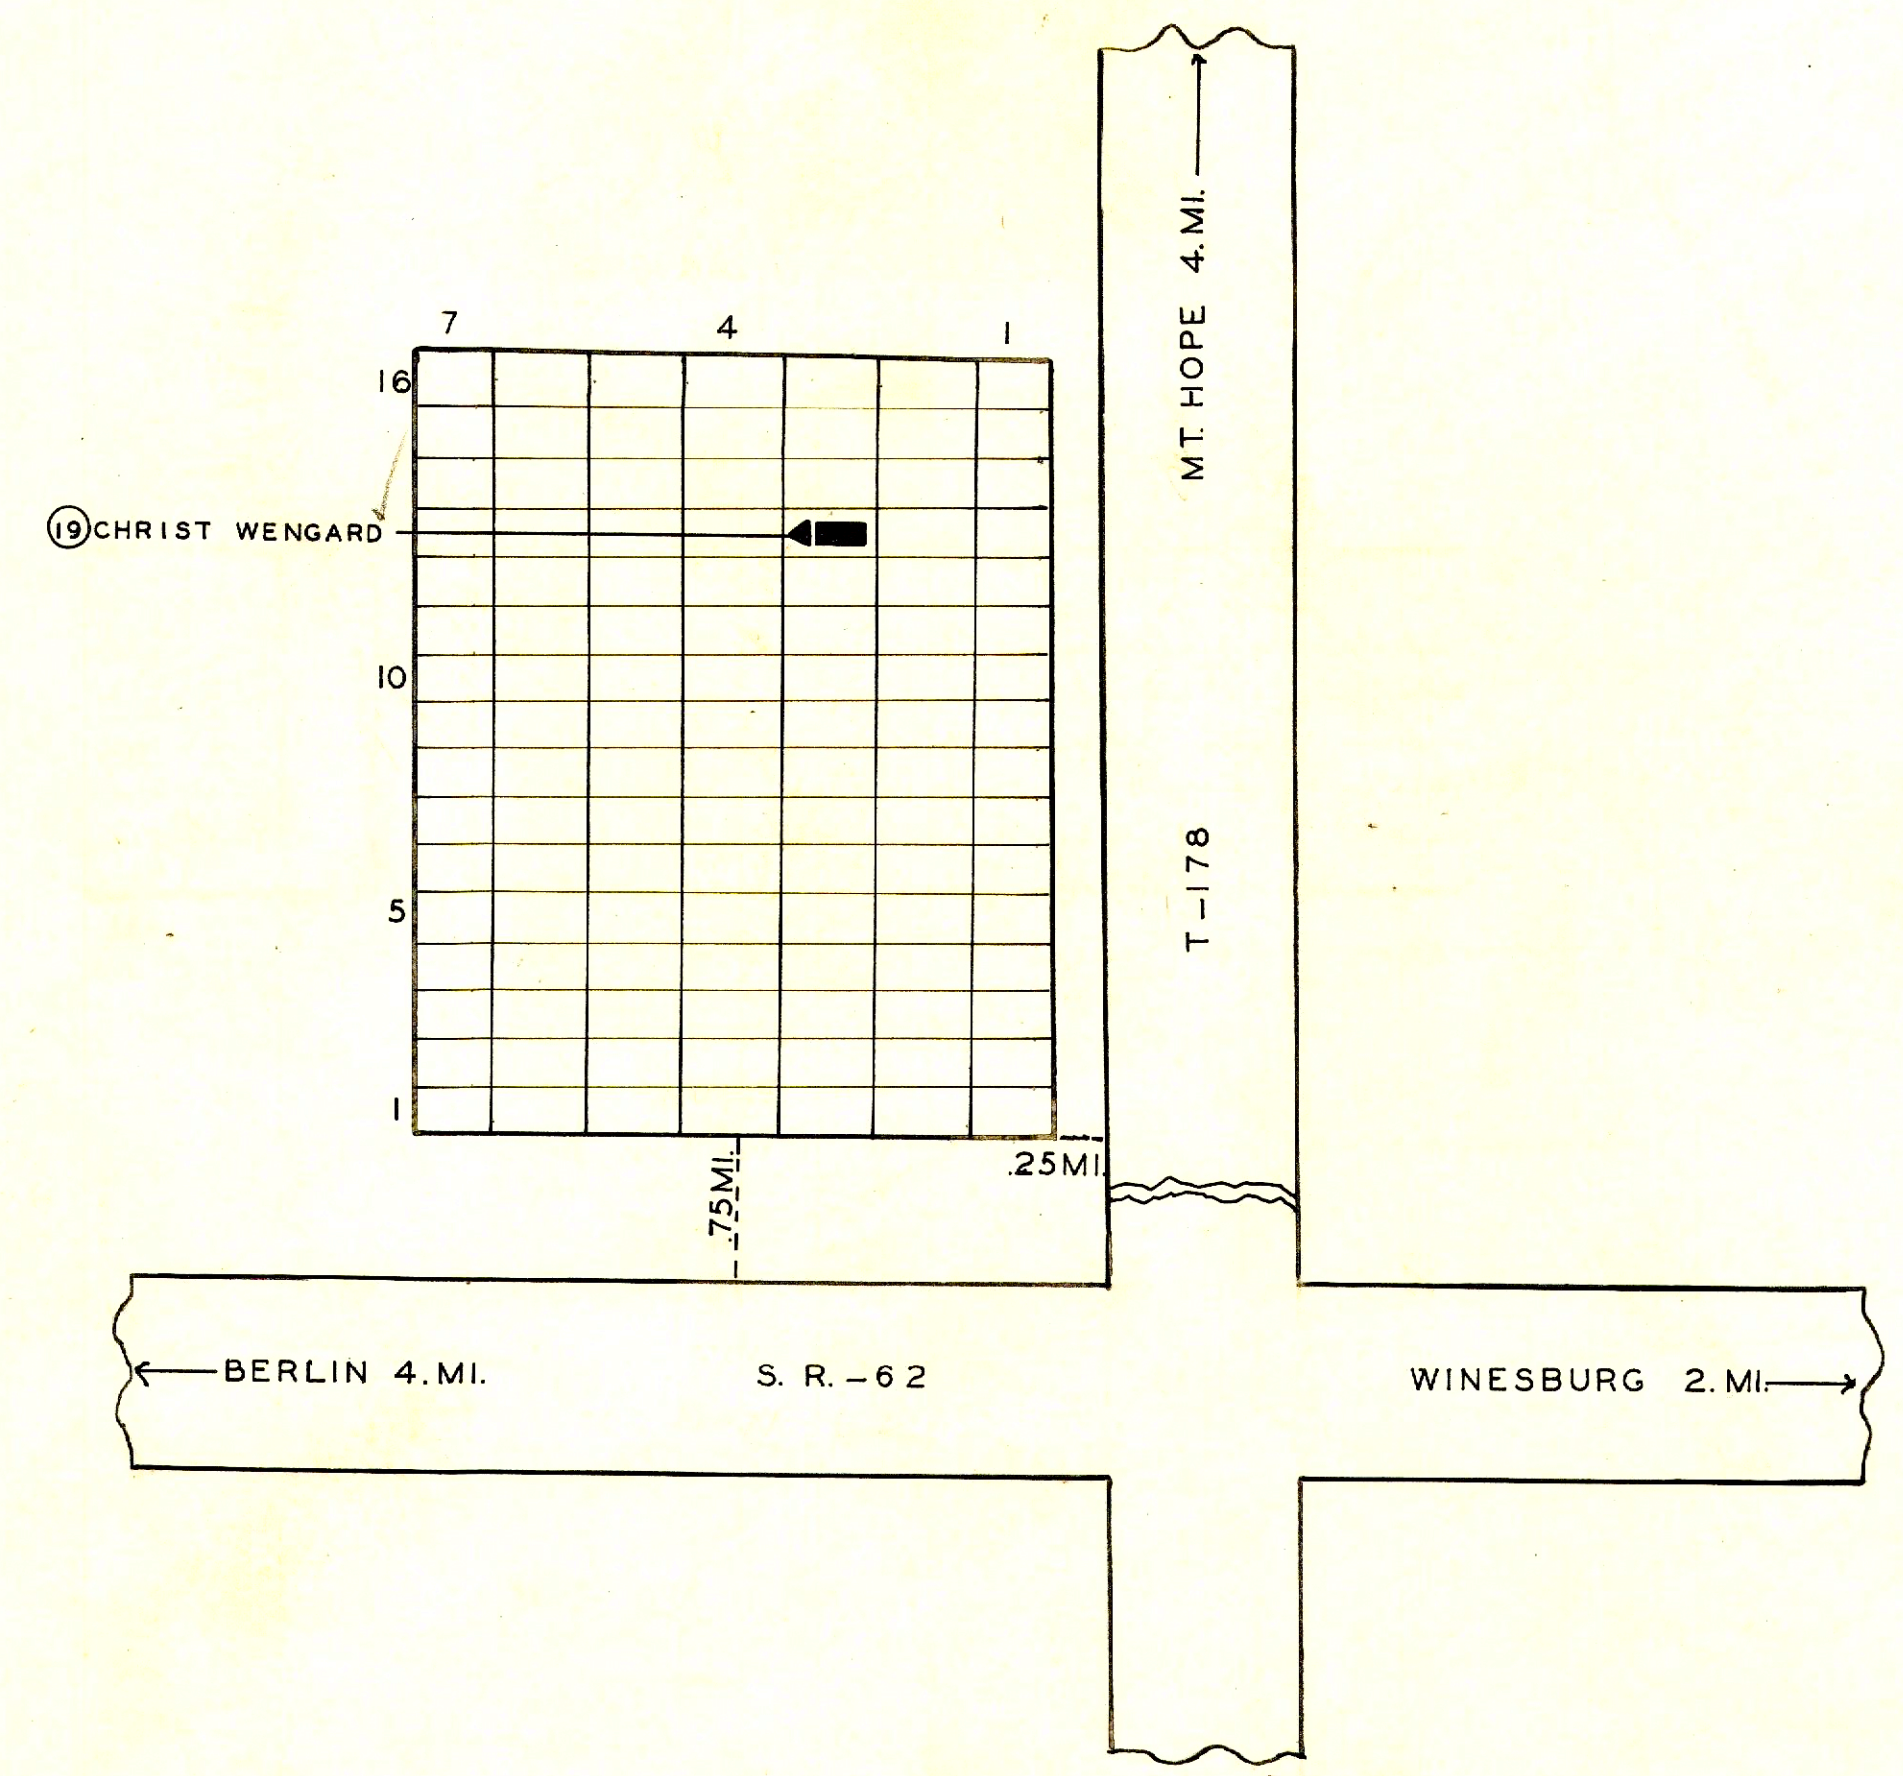

SCALE 20' = 1" .05 ACRE

N^o 11

JOE BOLEY CEMETERY

HOLMES CO. RIPLEY TWP.

OFFICIAL PROJECT NOS. 465-42-3-467
665-42-3-232

LEGEND	HISTORY
① REVOLUTIONARY WAR. PART OF ORIGINAL	⑩ WAR OF 1812. CONGRESSIONAL LANDS.
⑫ WAR WITH MEXICO. CEM. ESTABLISHED	⑬ CIVIL WAR. ABOUT 1866.
⑭ SPANISH-AM. WAR.	⑮ WORLD WAR.

SCALE 20' = 1" .31 ACRE

N^o 75

HARRY B. MILLER CEMETERY

HOLMES CO. PAINT TWP.

OFFICIAL PROJECT NOS. 465-42-3-467
665-42-3-232

LEGEND	HISTORY
① REVOLUTIONARY WAR. PART OF ORIGINAL	⑩ WAR OF 1812. CONGRESSIONAL LANDS.
⑫ WAR WITH MEXICO. CEM. ESTABLISHED	⑬ CIVIL WAR. ABOUT 1900.
⑭ SPANISH-AM. WAR.	⑮ WORLD WAR.

SCALE 20' = 1" .12 ACRE