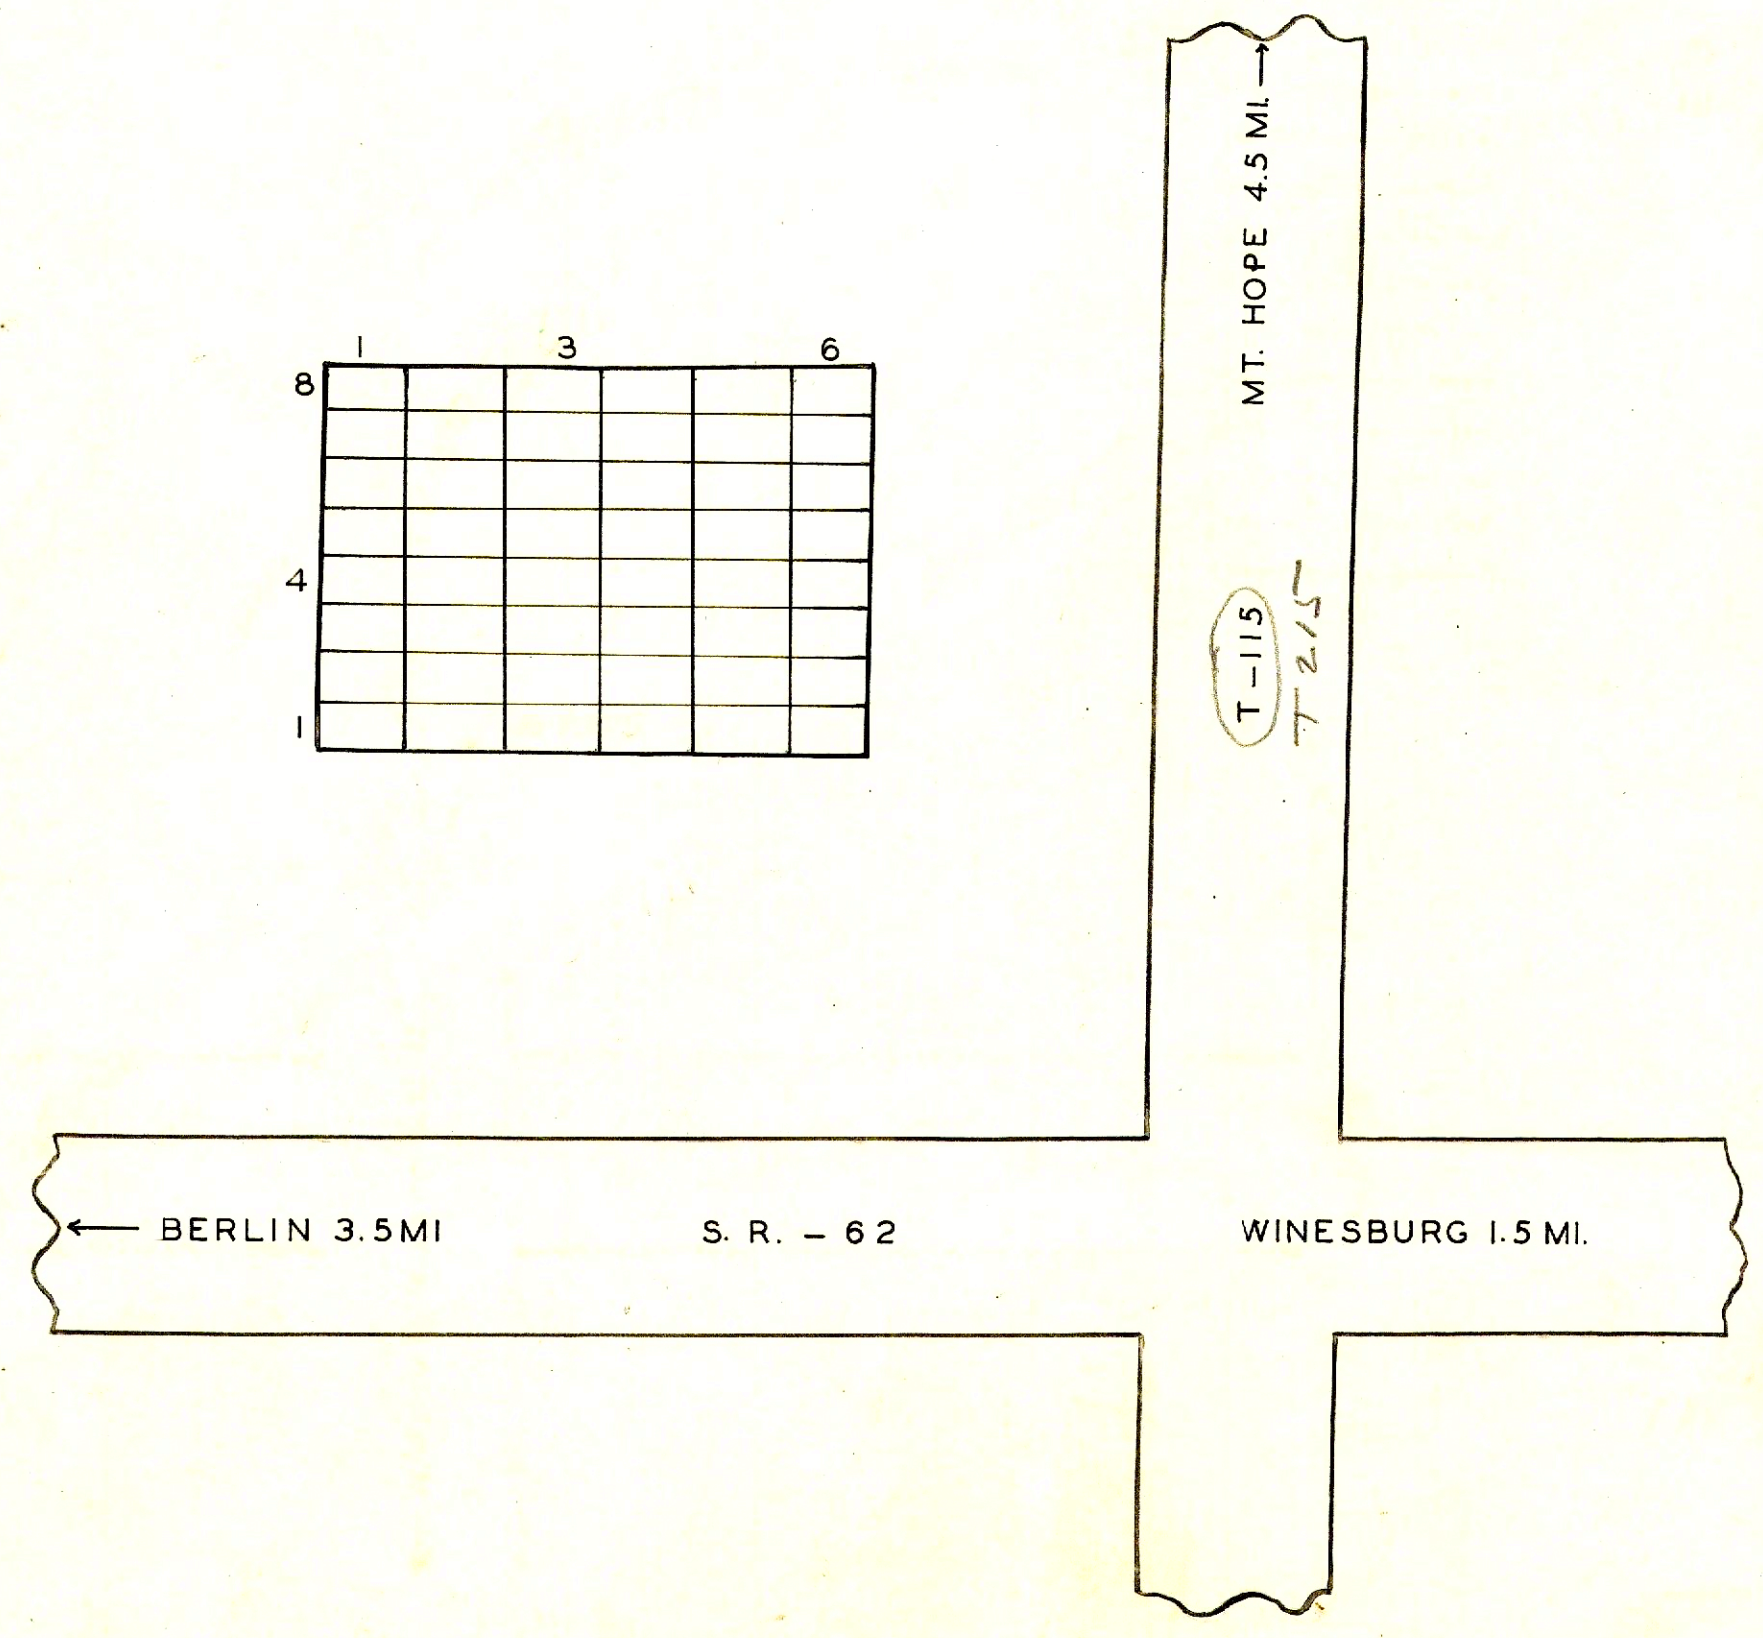

N° 176

ANDY TROYER CEMETERY

HOLMES CO. CLARK TWP.

OFFICIAL PROJECT NOS. 465-42-3-467
665-42-3-232

LEGEND	HISTORY
① REVOLUTIONARY WAR. PART OF ORIGINAL	⑩ WAR OF 1812. U.S. MILITARY GRANT.
⑫ WAR WITH MEXICO. CEM. ESTABLISHED	⑬ CIVIL WAR. ABOUT 1868.
⑭ SPANISH-AM. WAR.	⑮ WORLD WAR.

SCALE 20' = 1" .023 ACRE

N° 155

YUTZY CEMETERY

HOLMES CO. PAINT TWP.

OFFICIAL PROJECT NOS. 465-42-3-467
665-42-3-232

LEGEND	HISTORY
① REVOLUTIONARY WAR. PART OF ORIGINAL	⑩ WAR OF 1812. U.S. MILITARY GRANT.
⑫ WAR WITH MEXICO. CEM. ESTABLISHED	⑬ CIVIL WAR. ABOUT 1890.
⑭ SPANISH-AM. WAR.	⑮ WORLD WAR.

SCALE 20' = 1" .05 ACRE