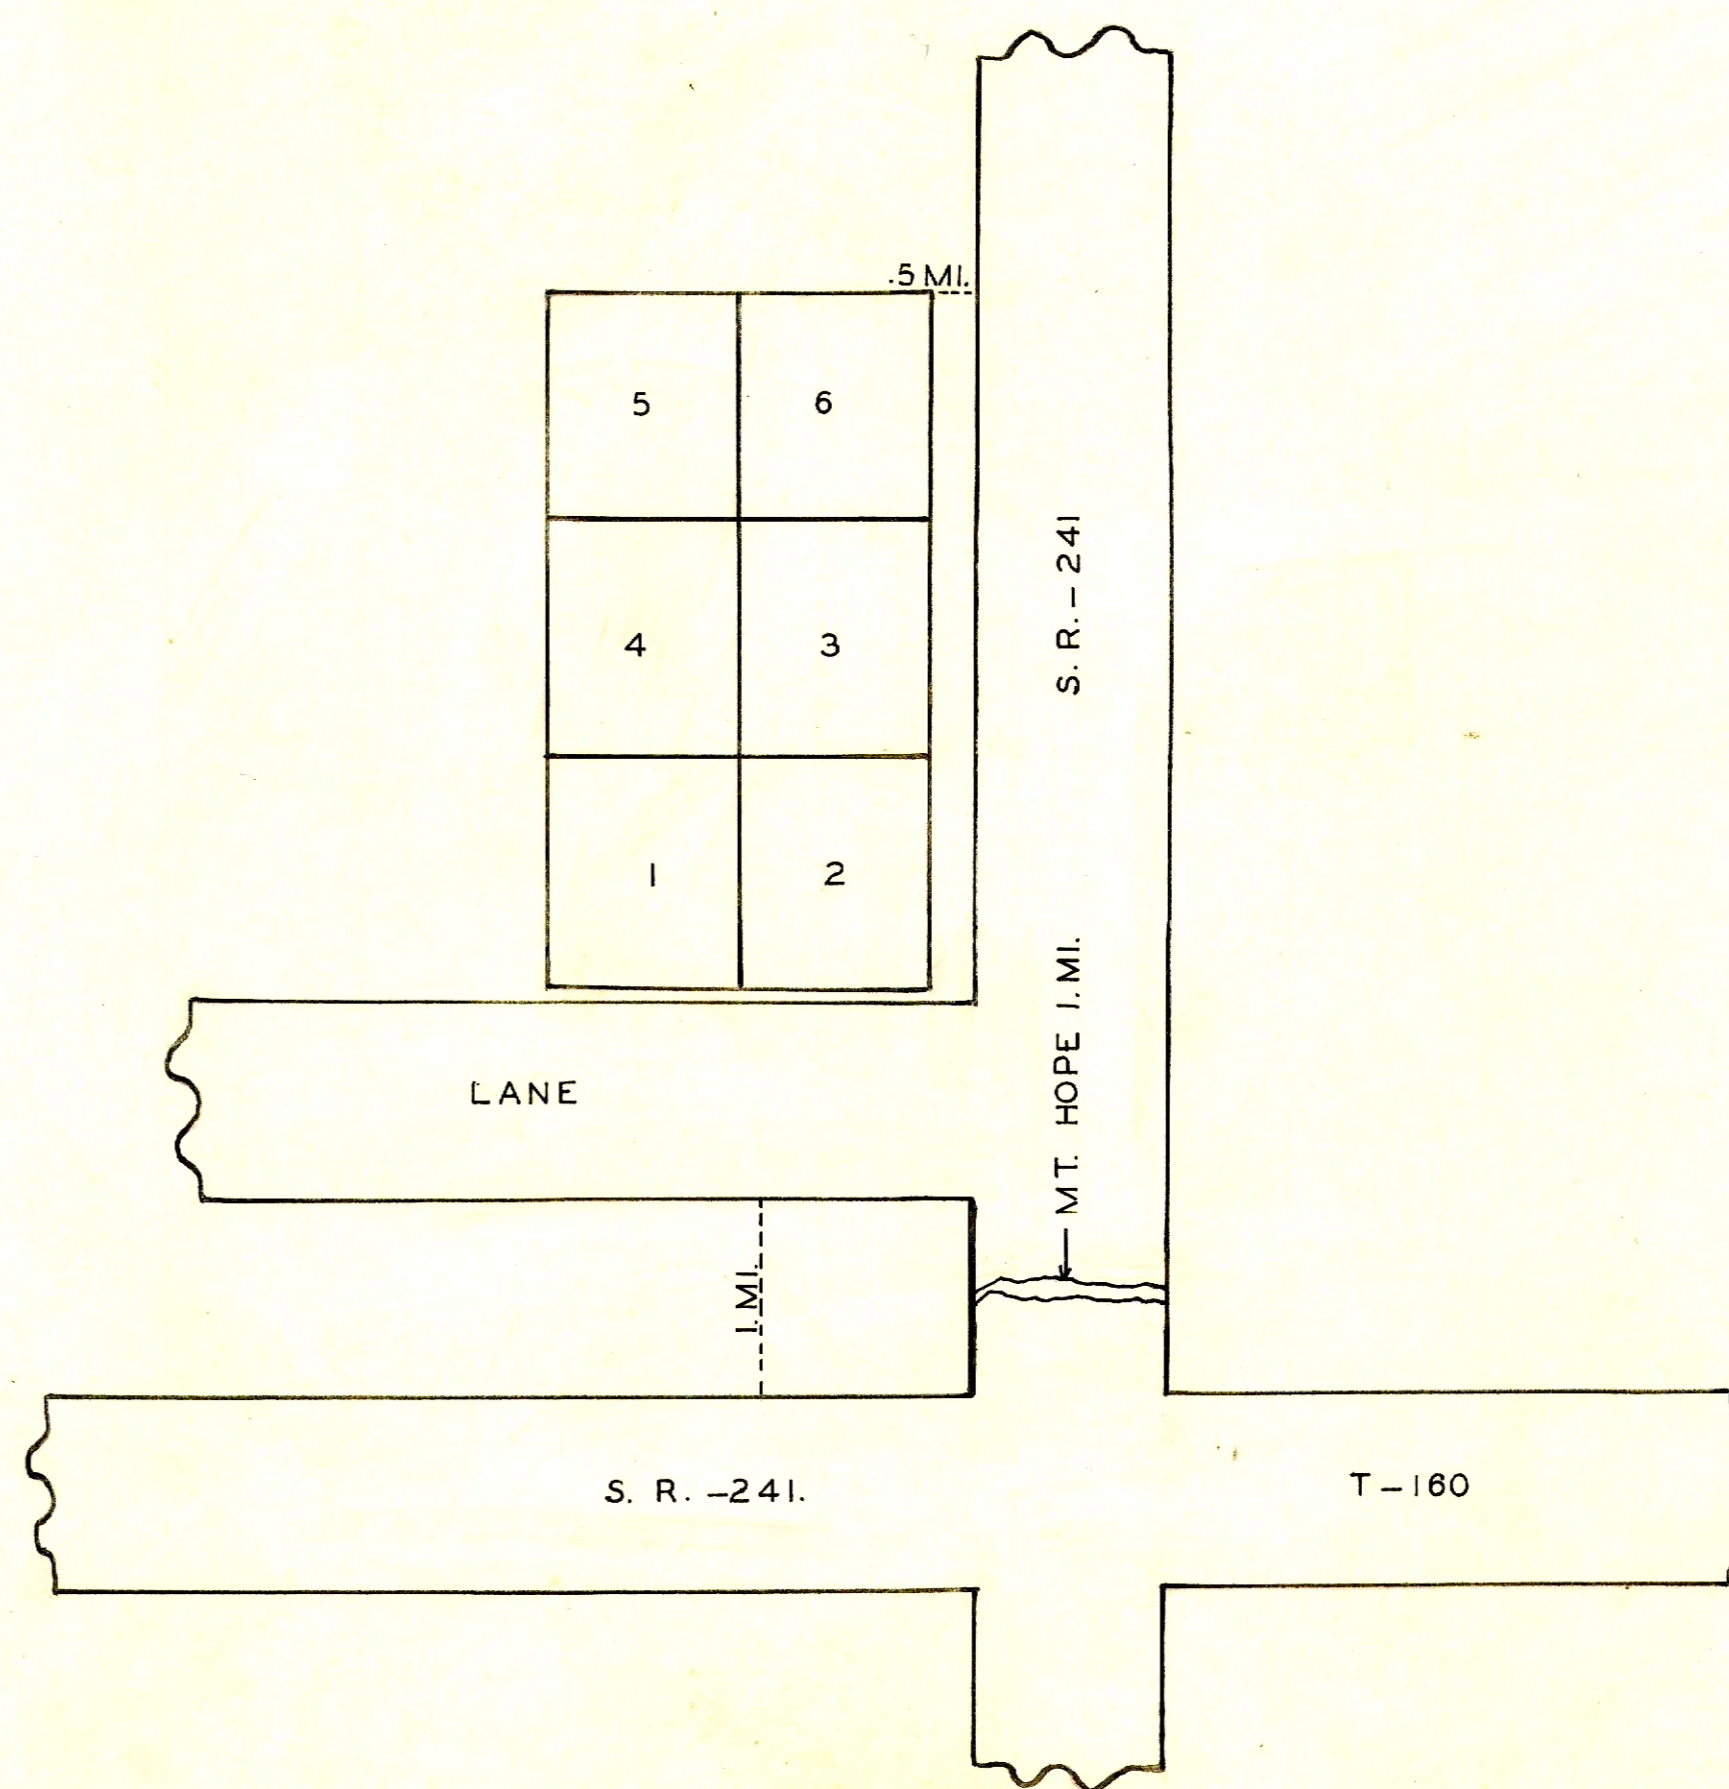

SCALE 20"= 1" .03 ACRE

3	2	1
4	5	6

No 130

JOHN B. TROYER CEMETERY

HOLMES CO. WALNUTCREEK TWP.

OFFICIAL PROJECT NOS. 465-42-3-467
665-42-3-232

LEGEND	HISTORY
① REVOLUTIONARY WAR. PART OF ORIGINAL	⑩ WAR OF 1812. U.S. MILITARY GRANT.
⑫ WAR WITH MEXICO. GEM. ESTABLISHED	⑭ CIVIL WAR. ABOUT 1870.
⑮ SPANISH-AM. WAR.	⑰ WORLD WAR.

SCALE 20"= 1" .02 ACRE

No 113

JACOB SHETTLER CEMETERY

HOLMES CO. SALT CREEK TWP.

OFFICIAL PROJECT NOS. 465-42-3-467

LEGEND	HISTORY
① REVOLUTIONARY WAR. PART OF ORIGINAL	⑩ WAR OF 1812. CONGRESSIONAL LANDS
⑫ WAR WITH MEXICO. GEM. ESTABLISHED	⑭ CIVIL WAR. ABOUT 1868.
⑮ SPANISH-AM. WAR.	⑰ WORLD WAR.