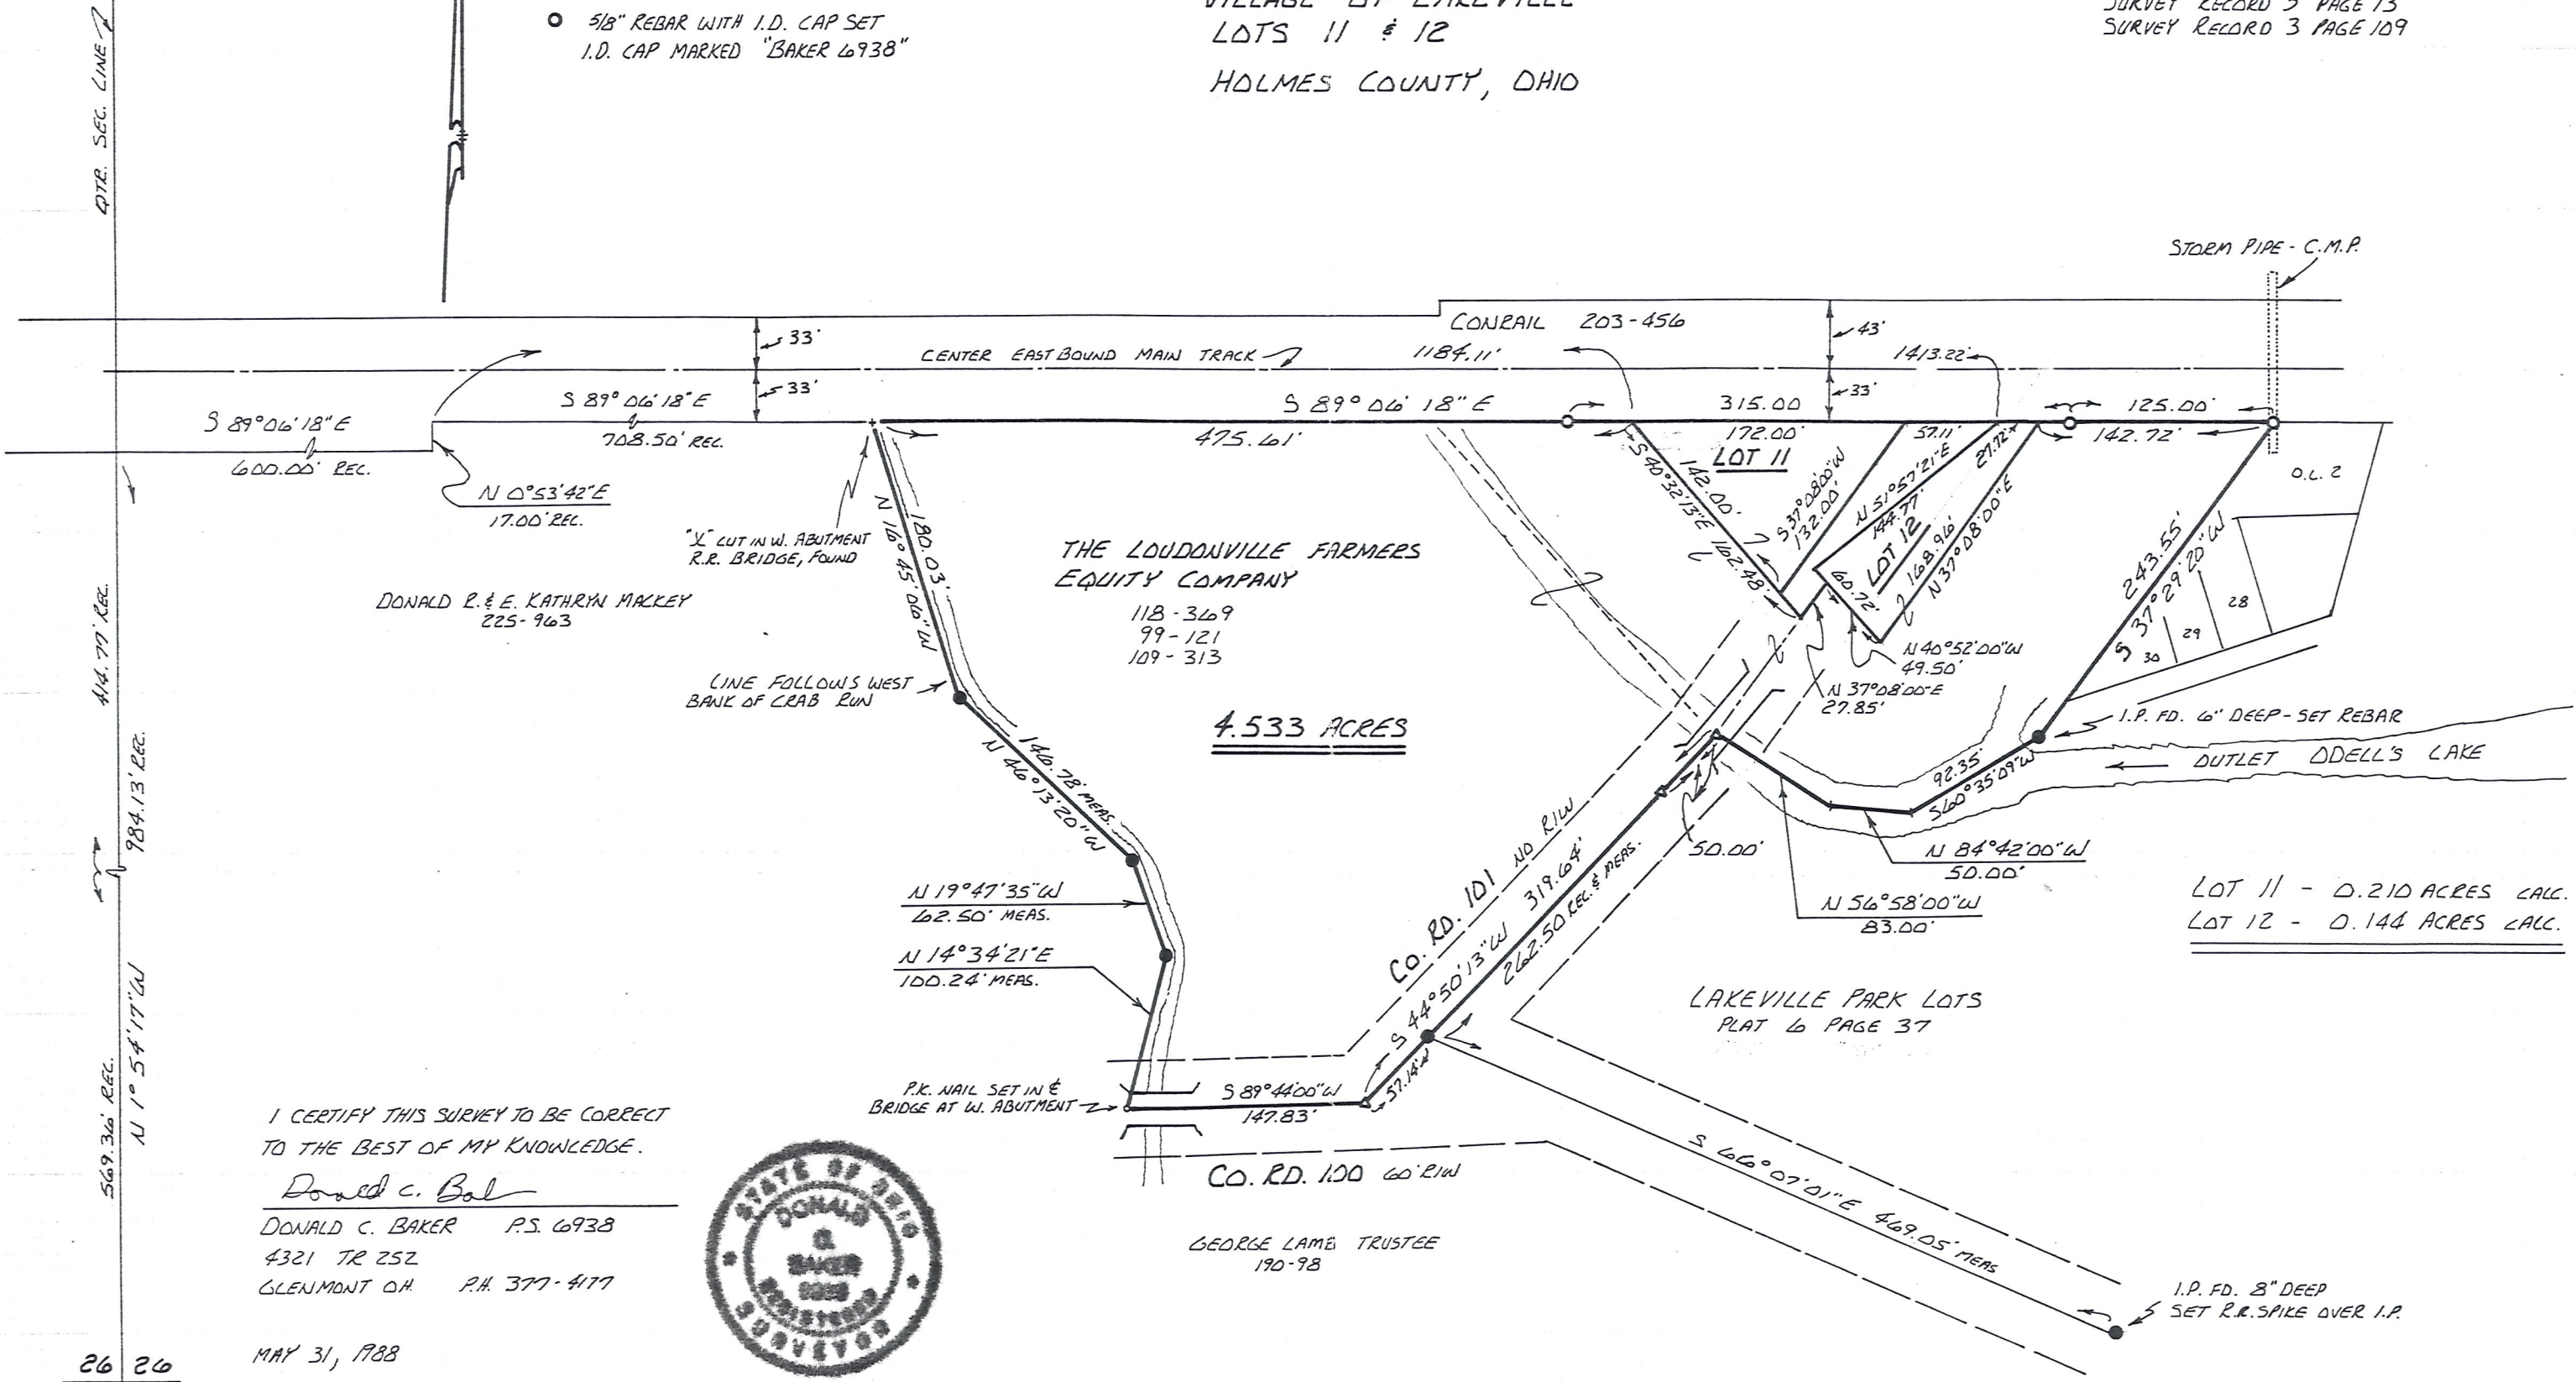

- IRON PIN FOUND
- ▲ R.R. SPIKE SET
- 5/8" REBAR WITH I.D. CAP SET
I.D. CAP MARKED "BAKER 6938"

WASHINGTON TOWNSHIP
 S.E. QTR. SECTION 26
 T-20N R-15W
 VILLAGE OF LAKEVILLE
 LOTS 11 & 12
 HOLMES COUNTY, OHIO

REFERENCES:
 BEARING ALONG RAILROAD FROM
 PLAT VOL. 11 PAGE 25
 PLAT VOL. 1 PAGE 286
 PLAT VOL. 6 PAGE 37
 SURVEY RECORD 3 PAGE 13
 SURVEY RECORD 3 PAGE 109

I CERTIFY THIS SURVEY TO BE CORRECT
 TO THE BEST OF MY KNOWLEDGE.

Donald C. Baker
 DONALD C. BAKER P.S. 6938
 4321 TR 252
 GLENMONT OH P.H. 377-4177

GEORGE LAMB TRUSTEE
 190-98

MAY 31, 1988

26 26
 35 35