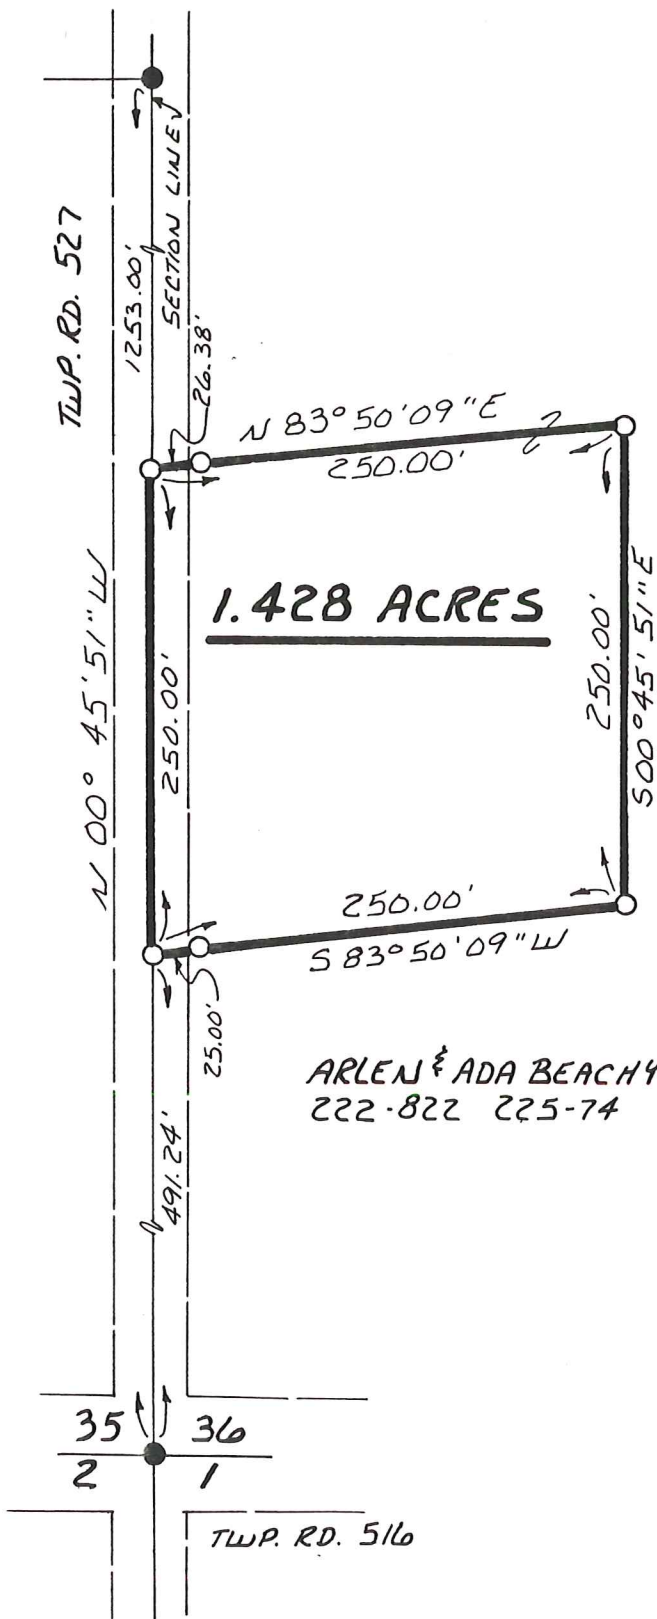

RIPLEY TOWNSHIP
 S.W. QTR. SECTION 36
 T-18N ; R-14W
 HOLMES COUNTY, OHIO

- IRON PIN FOUND
- 5/8" REBAR WITH I.D. CAP SET
 I.D. CAP MARKED "BAKER 6938"

BEARINGS FROM PLAT VOL. 10
 PAGE 548

ARLEN & ADA BEACHY
 222-822 225-74

I CERTIFY THIS SURVEY TO BE CORRECT
 TO THE BEST OF MY KNOWLEDGE.

Donald C. Baker

DONALD C. BAKER P.S. 6938
 4321 T.R. 252
 GLENMONT OHIO 44628

FEBRUARY 25, 1991