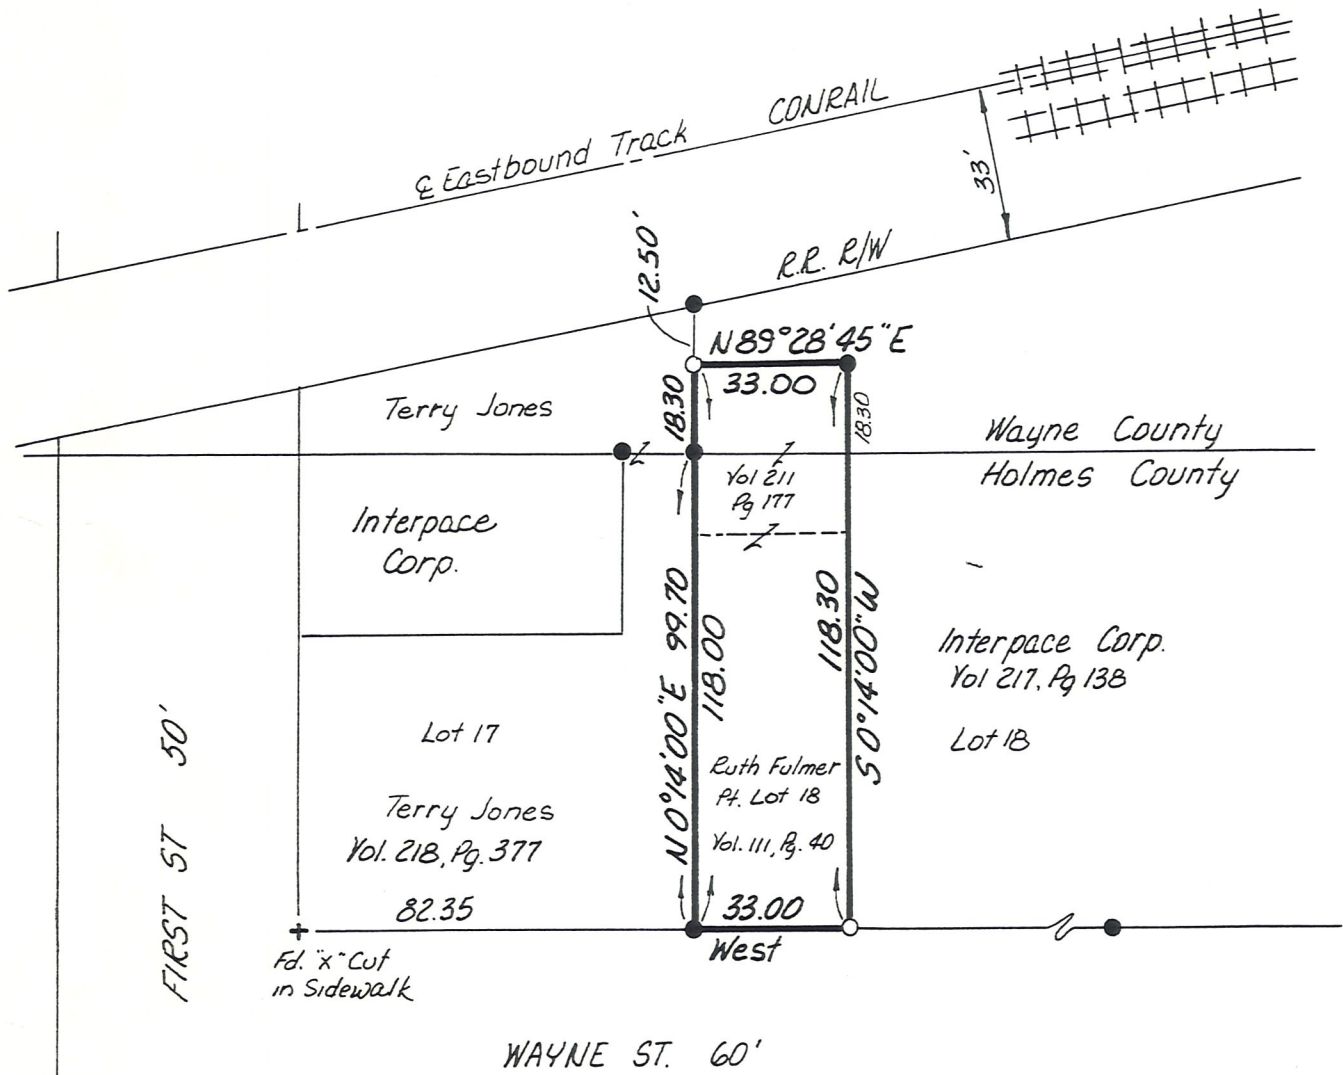

PT. LOT 18 VILLAGE OF BIG PRAIRIE
 RIPLEY TOWNSHIP, HOLMES COUNTY, OHIO
 SECTION 30, T-18N, R-14W

€
 CLINTON TOWNSHIP, WAYNE COUNTY, OHIO
 SE QTR. SECTION 19, T-18N, R-14W

I Certify This Plat To Be Correct To The
 Best Of My Knowledge.
 William H Long
 William H Long R.S. 6505 November 12, 1982
 RD#1 Box 69A
 Big Prairie, Ohio 44611

- Iron Pin Found
- Iron Pin Set - 5/8" Rebar w/ Cap. Marked "LONG-6505"