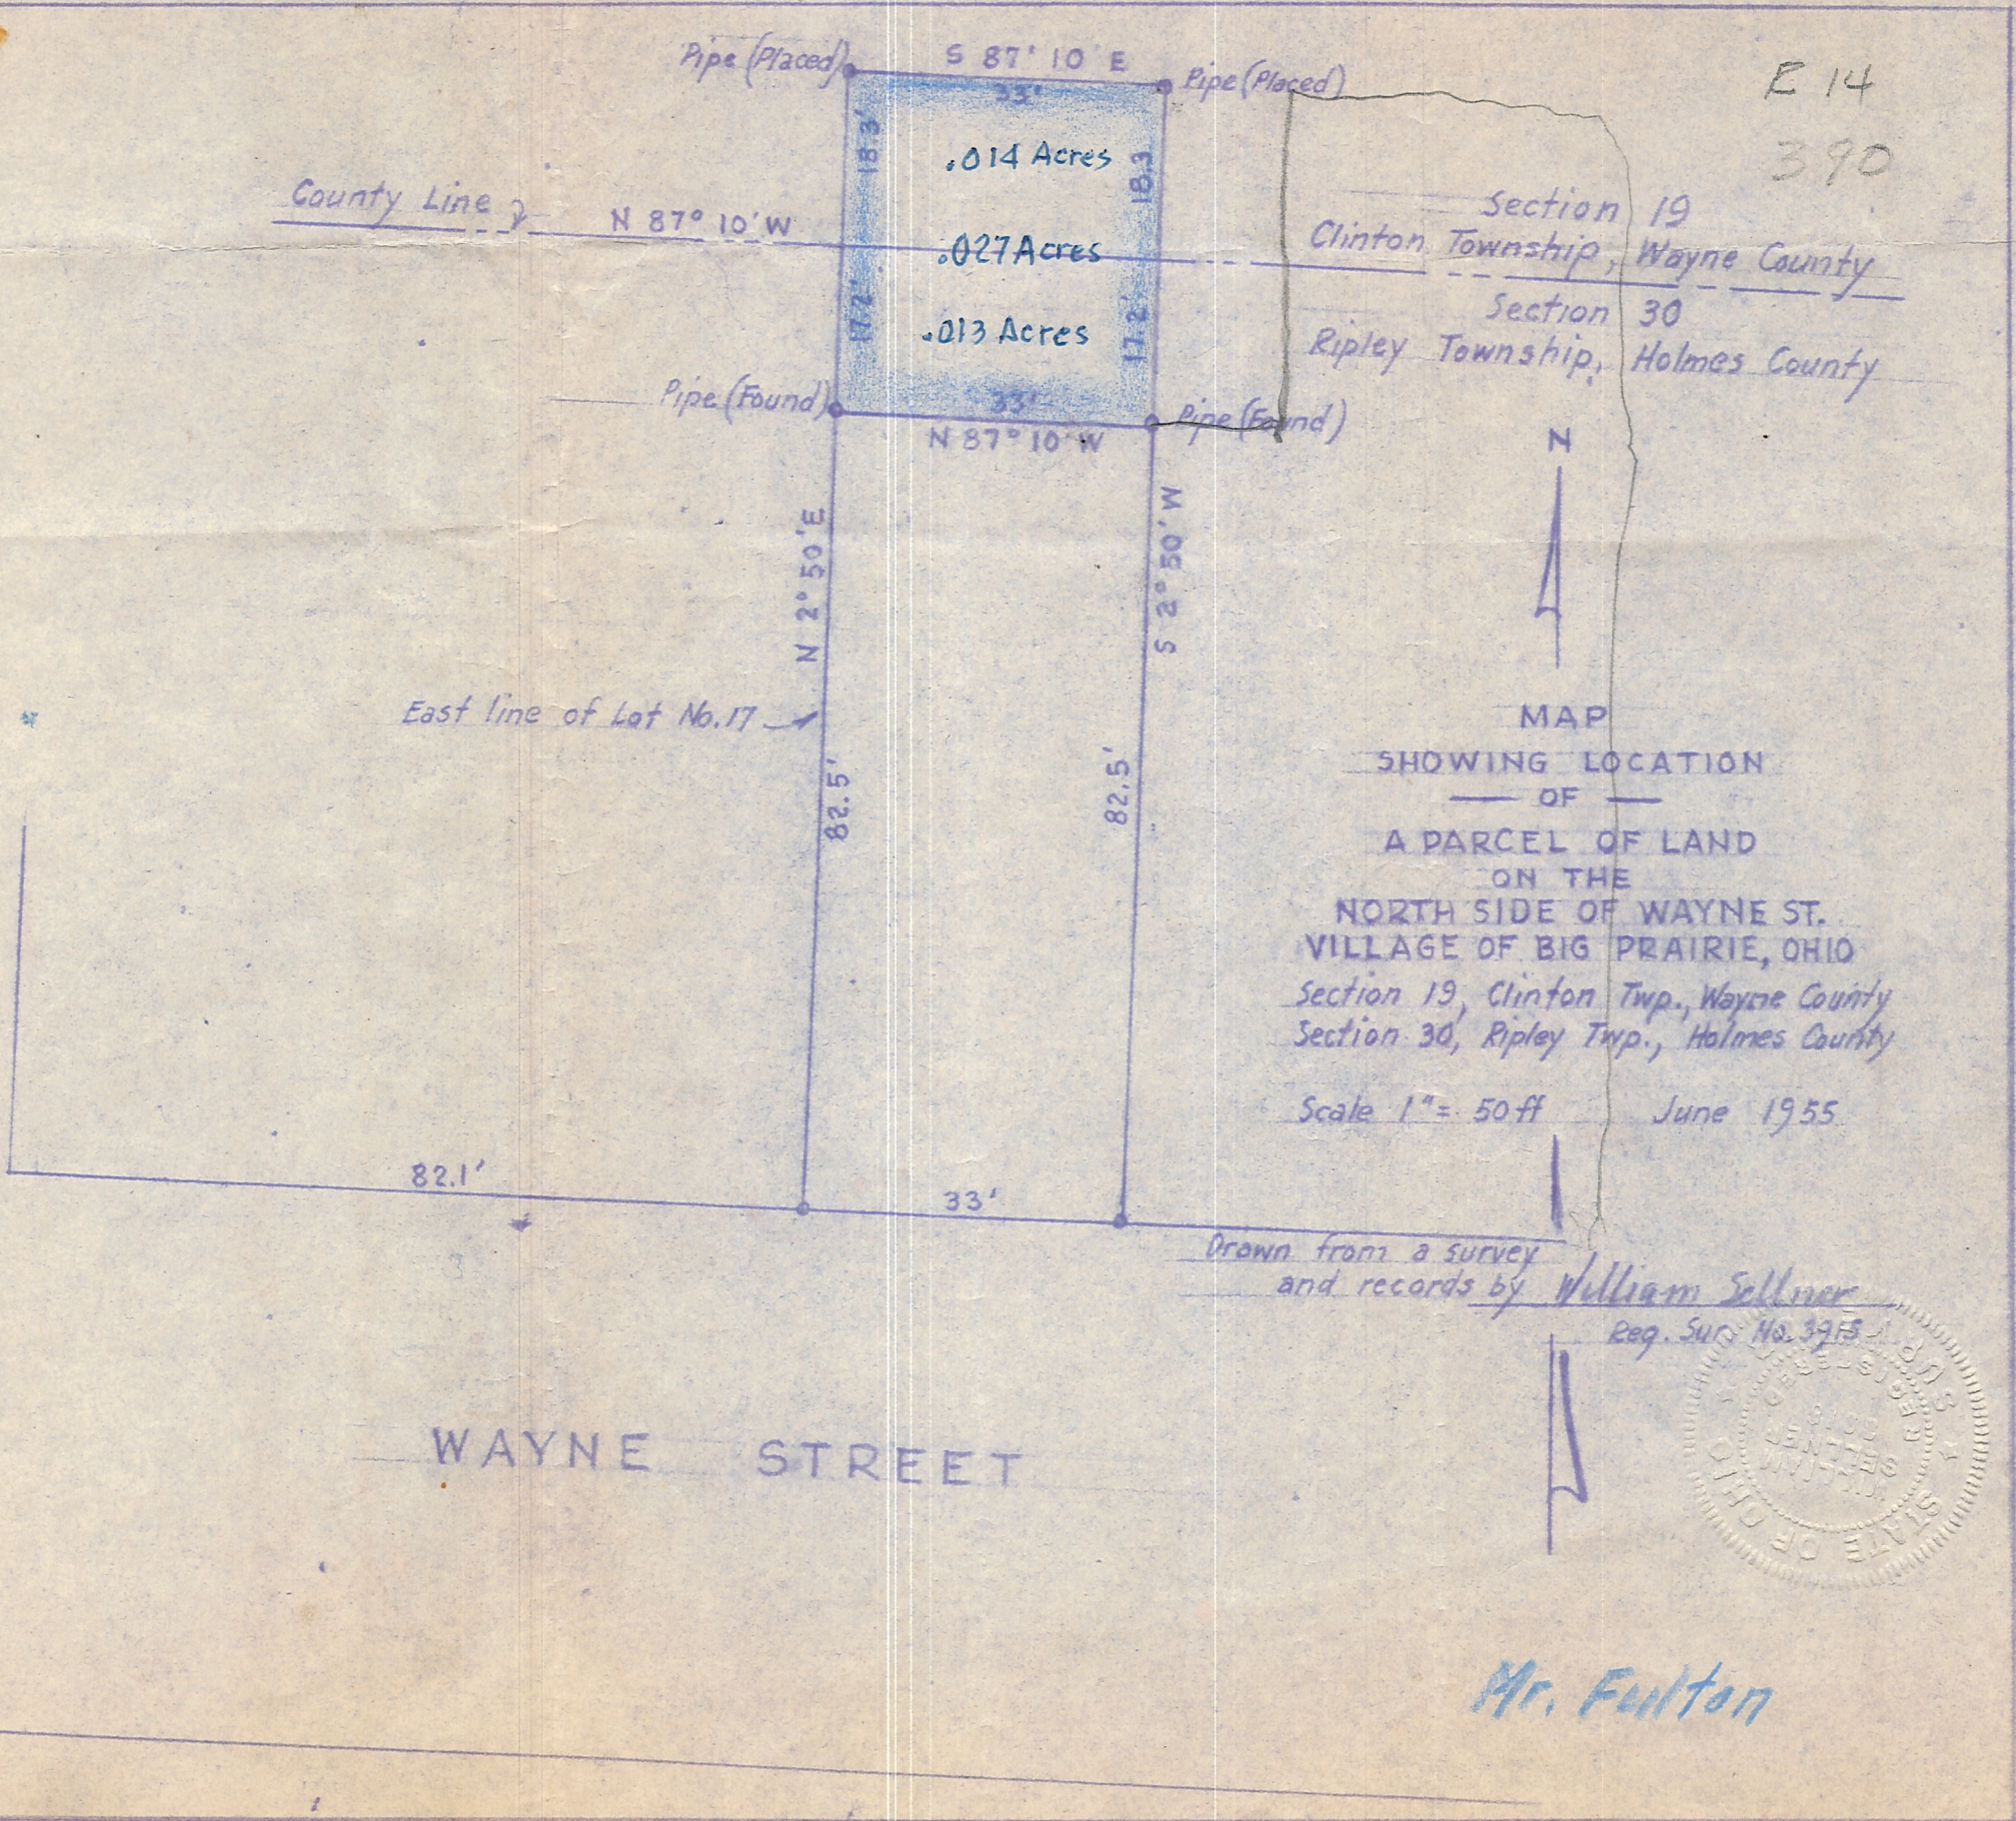

E 14  
390

Section 19  
Clinton Township, Wayne County  
Section 30  
Ripley Township, Holmes County

MAP  
SHOWING LOCATION  
OF  
A PARCEL OF LAND

ON THE  
NORTH SIDE OF WAYNE ST.  
VILLAGE OF BIG PRAIRIE, OHIO  
Section 19, Clinton Twp., Wayne County  
Section 30, Ripley Twp., Holmes County

Scale 1" = 50 ff June 1955

Drawn from a survey  
and records by William Sellmer

Reg. Sur. No. 3915

Mr. Fulton

WAYNE STREET