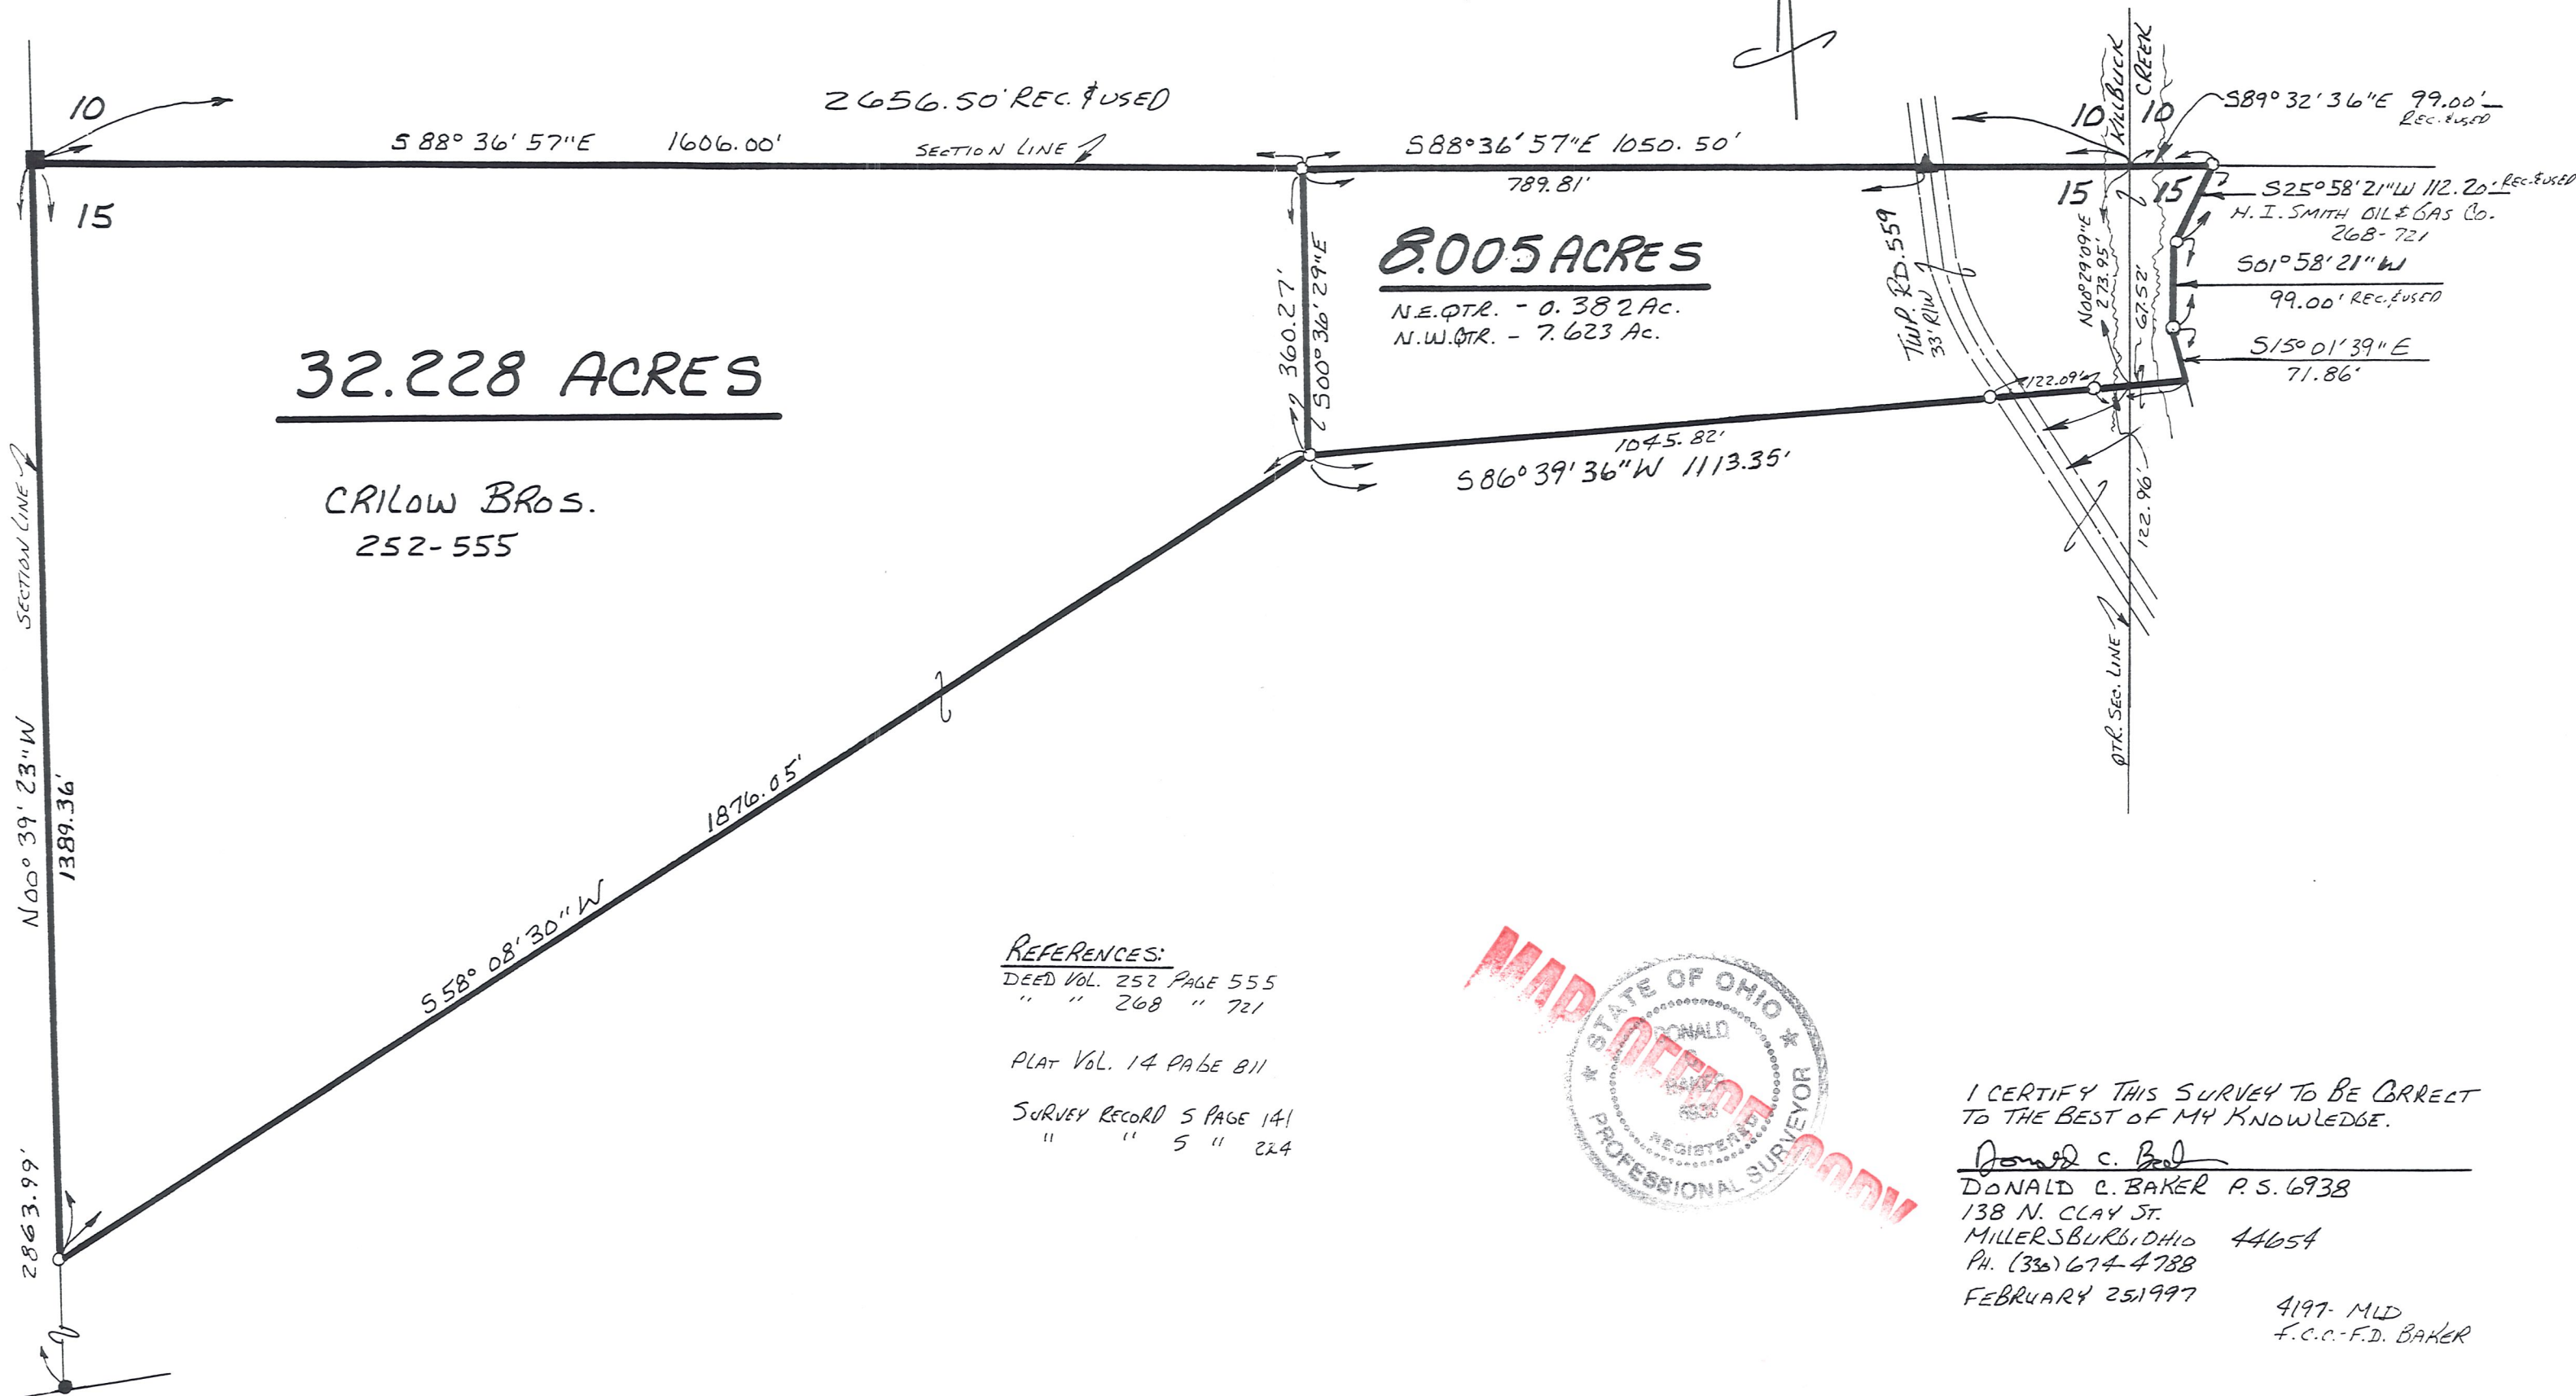

0 100 200 400
 SCALE: 1" = 200'
 ■ STONE FOUND
 ▲ R.R.-SPIKE FOUND
 ● IRON PIN FOUND
 ○ 5/8" RE BAR WITH I.D. CAP SET
 I.D. CAP MARKED "BAKER 6938"

PRAIRIE TOWNSHIP
 N.E. & N.W. QTR. SECTION 15
 T-13N; R-13W
 HOLMES COUNTY, OHIO
 (SURVEYED FOR: CRILow BRos.)

REFERENCES:
 DEED Vol. 252 PAGE 555
 " " 268 " 721
 PLAT Vol. 14 PAGE 811
 SURVEY RECORD 5 PAGE 141
 " " 5 " 224

I CERTIFY THIS SURVEY TO BE CORRECT TO THE BEST OF MY KNOWLEDGE.

Donald C. Baker
 DONALD C. BAKER P.S. 6938
 138 N. CLAY ST.
 MILLERSBURG, OHIO 44654
 PH. (336) 674-4788
 FEBRUARY 25, 1997

4197-MLD
 F.C.C.-F.D. BAKER