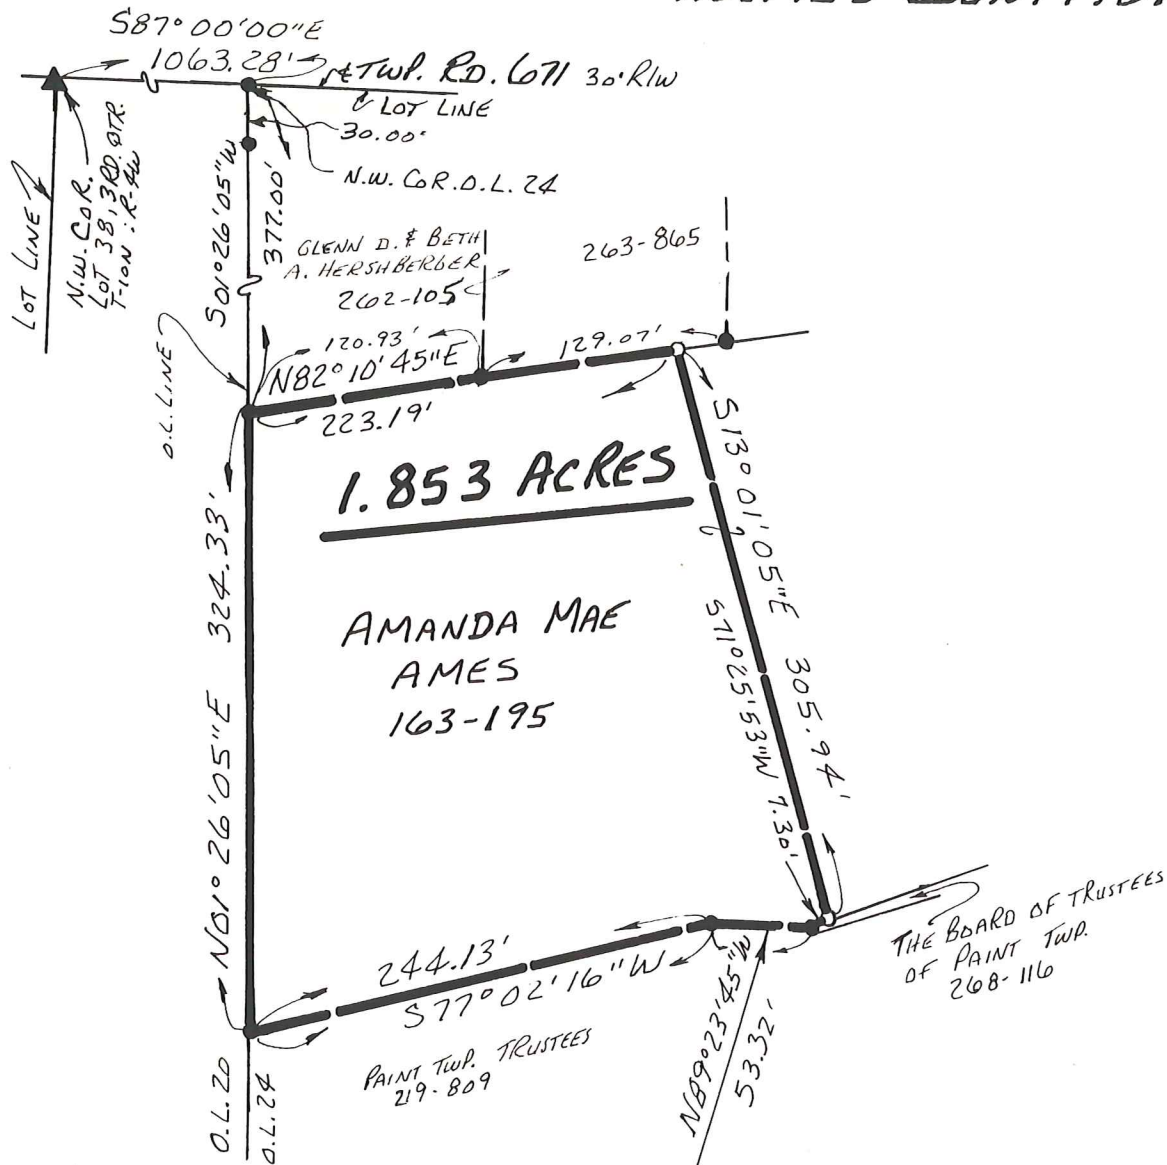

VILLAGE OF WINESBURG
PART OF OUT LOT 24

PAINT TWP. 3RD. QTR.
LOT 38, T-10N R-4W
HOLMES COUNTY, OHIO

0 50 100 200

SCALE: 1" = 100'

- ▲ R.R. SPIKE FOUND
- IRON PIN FOUND
- 5/8" RE BAR WITH I.D. CAP SET I.D. CAP MARKED "BAKER 6938"

REFERENCES:

DEED VOL. 163 PAGE 195
 " " 262 " 105
 " " 263 " 865
 " " 262 " 103

PLAT VOL. 14 PAGE 342
 " " 5 " 130

BEARINGS FROM SURVEY
 RECORD 3 PAGE 187

MAP

I CERTIFY THIS SURVEY TO BE CORRECT TO THE BEST OF MY KNOWLEDGE.