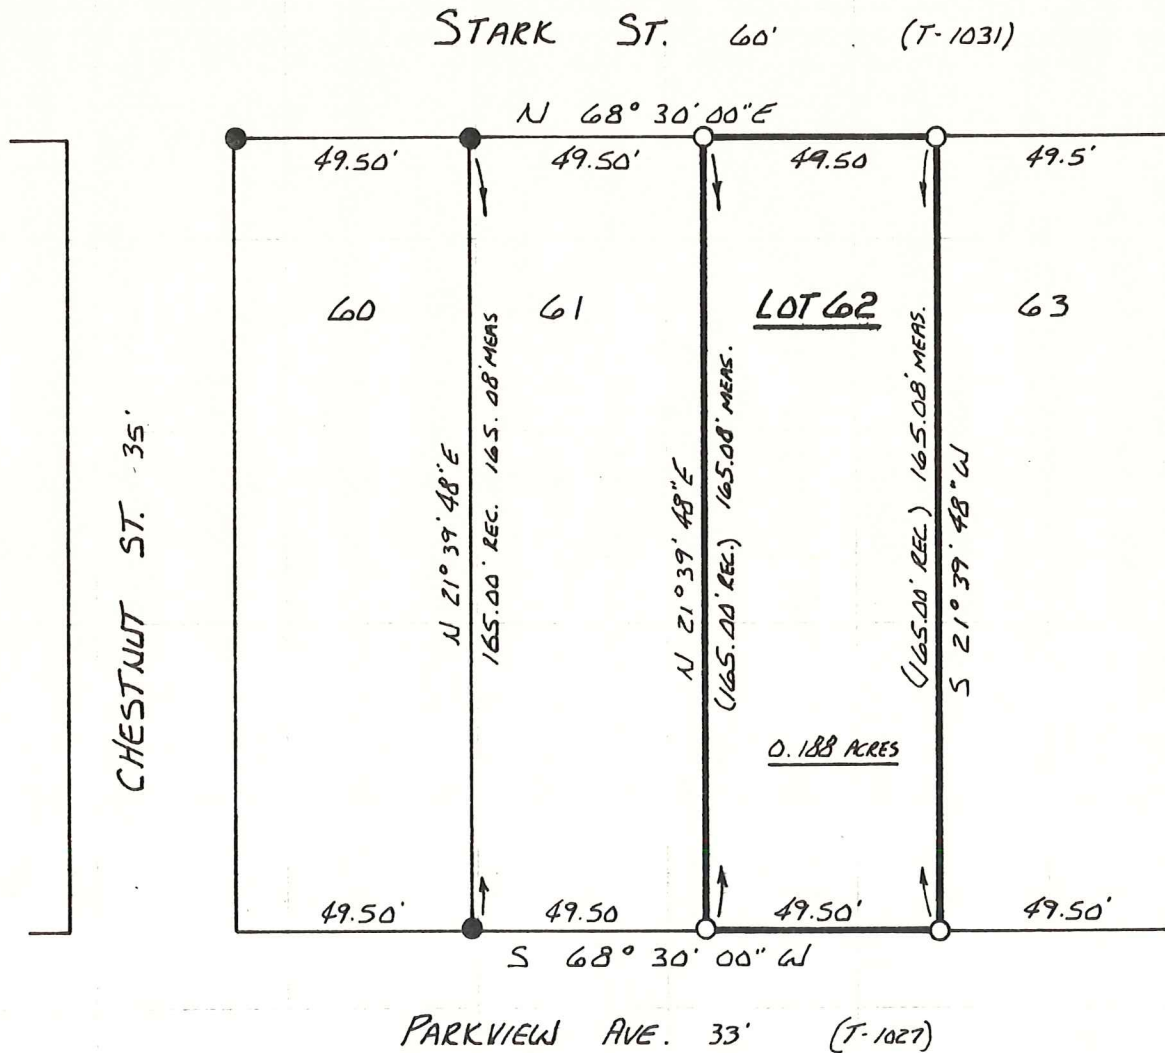

VILLAGE OF WINESBURG  
 LOT 62  
 HOLMES COUNTY, OHIO

PAINT TOWNSHIP  
 T-10N R-4W  
 3RD QTR. LOT 38

SCALE: 1" = 40'

- IRON PIN FOUND
- 5/8" REBAR WITH I.D. CAP SET  
I.D. CAP MARKED "BAKER 6938"

MAP

I CERTIFY THIS SURVEY TO BE CORRECT  
 TO THE BEST OF MY KNOWLEDGE.

*Donald C. Baker*

DONALD C. BAKER P.S. 6938  
 4321 T.R. 252  
 GLENMONT OH.

APRIL 27, 1989

COPY