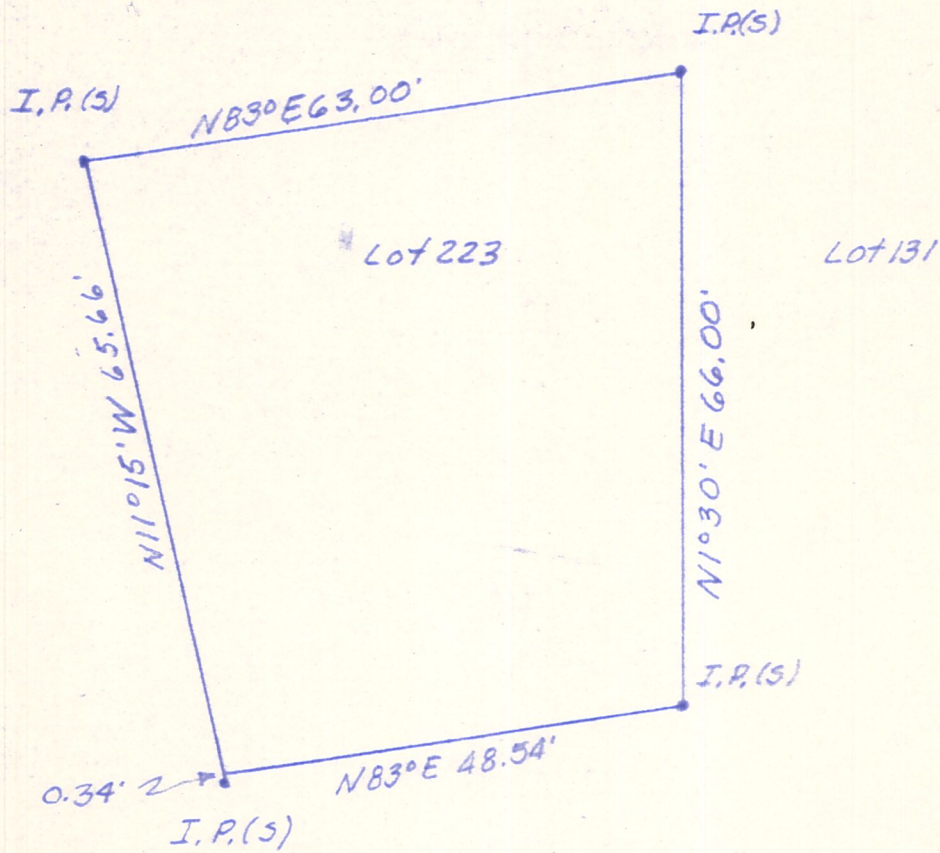

NORTH

V205 P822
Known as part of Lot 5 in
Irvin & Enos Addition to the
Village of Millersburg as
per P.B. 1 P. 899 June 23, 1853
renumbered to Lot 223.
Situated in NW 1/4 S 19, T9N,
R7W of Hardy Twp, Hol. Co., Ohio.

Robert L. Kasmar P.S. 5193
P.E. 28820

MAP OFFICE COPY

4/12/81