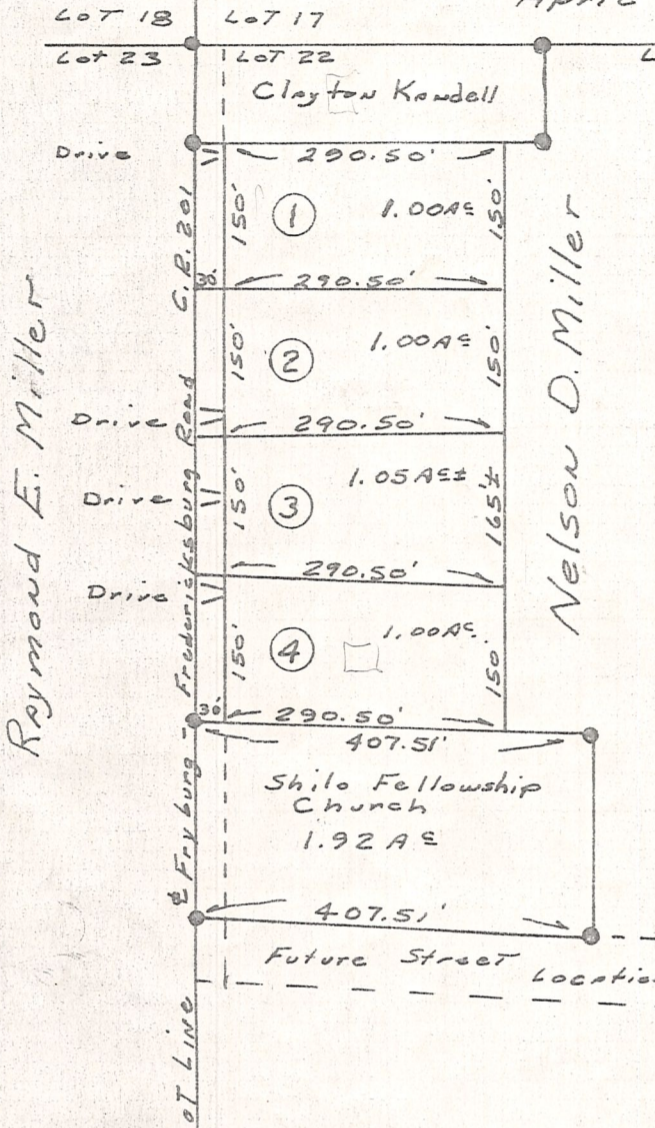

Proposed Nelson D. Miller Allotment #1  
 Lot 22 First Quarter Township  
 Township 6 Range 9  
 Berlin Township Holmes County, Ohio  
 April 1976

Acres in 4 Lots - 4.05±  
 Acres in Roadway - 0.41  
 Total 4.46 AC

OWNER:  
 Nelson D. Miller  
 R.D. 3  
 Newcomerstown, Ohio 43832

Location Map Scale 1" = 4000'

Respectfully Submitted William J. Burkley  
 Reg. Surveyor # 5107  
 State of Ohio

**MAP OFFICE COPY**