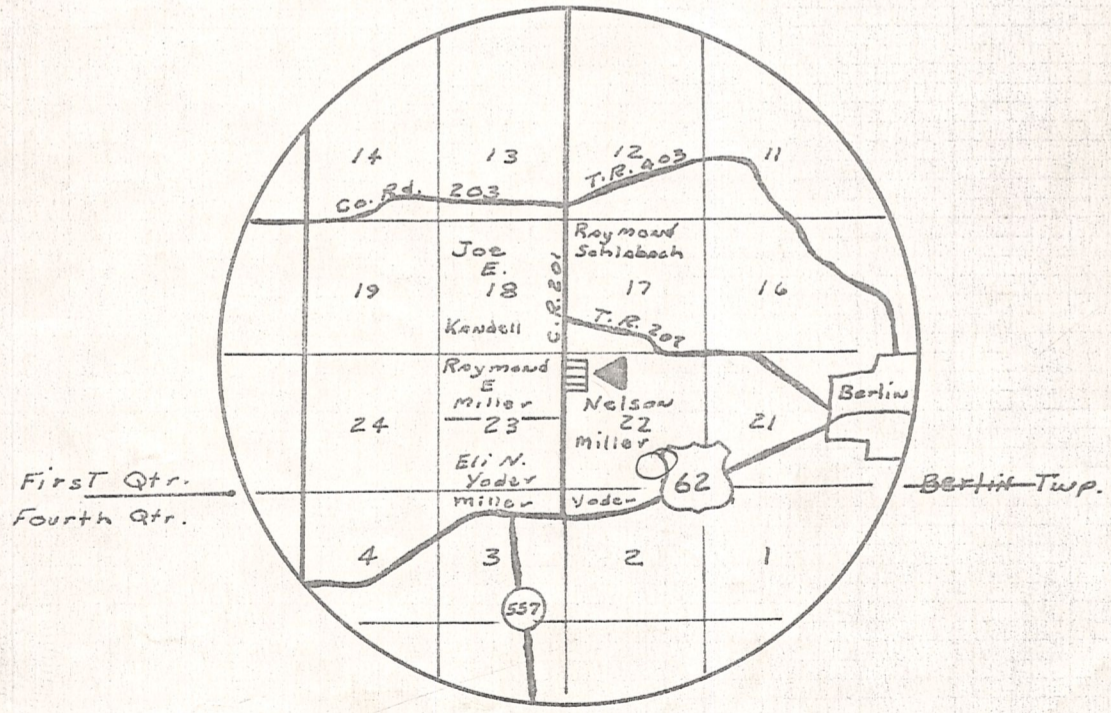

Proposed Nelson D. Miller Allotment #1  
 Lot 22 First Quarter Township  
 Township 6 Range 9  
 Berlin Township Holmes County, Ohio  
 April 1976

Acres in 4 Lots - 4.05±  
 Acres in Roadway - 0.41  
 Total 4.46 AC

OWNER:  
 Nelson D. Miller  
 R.D. 3  
 Newcomerstown, Ohio 43832

Location Map Scale 1" = 4000'

Respectfully Submitted William J. Burkley  
 Reg. Surveyor # 5107  
 State of Ohio

**MAP OFFICE COPY**