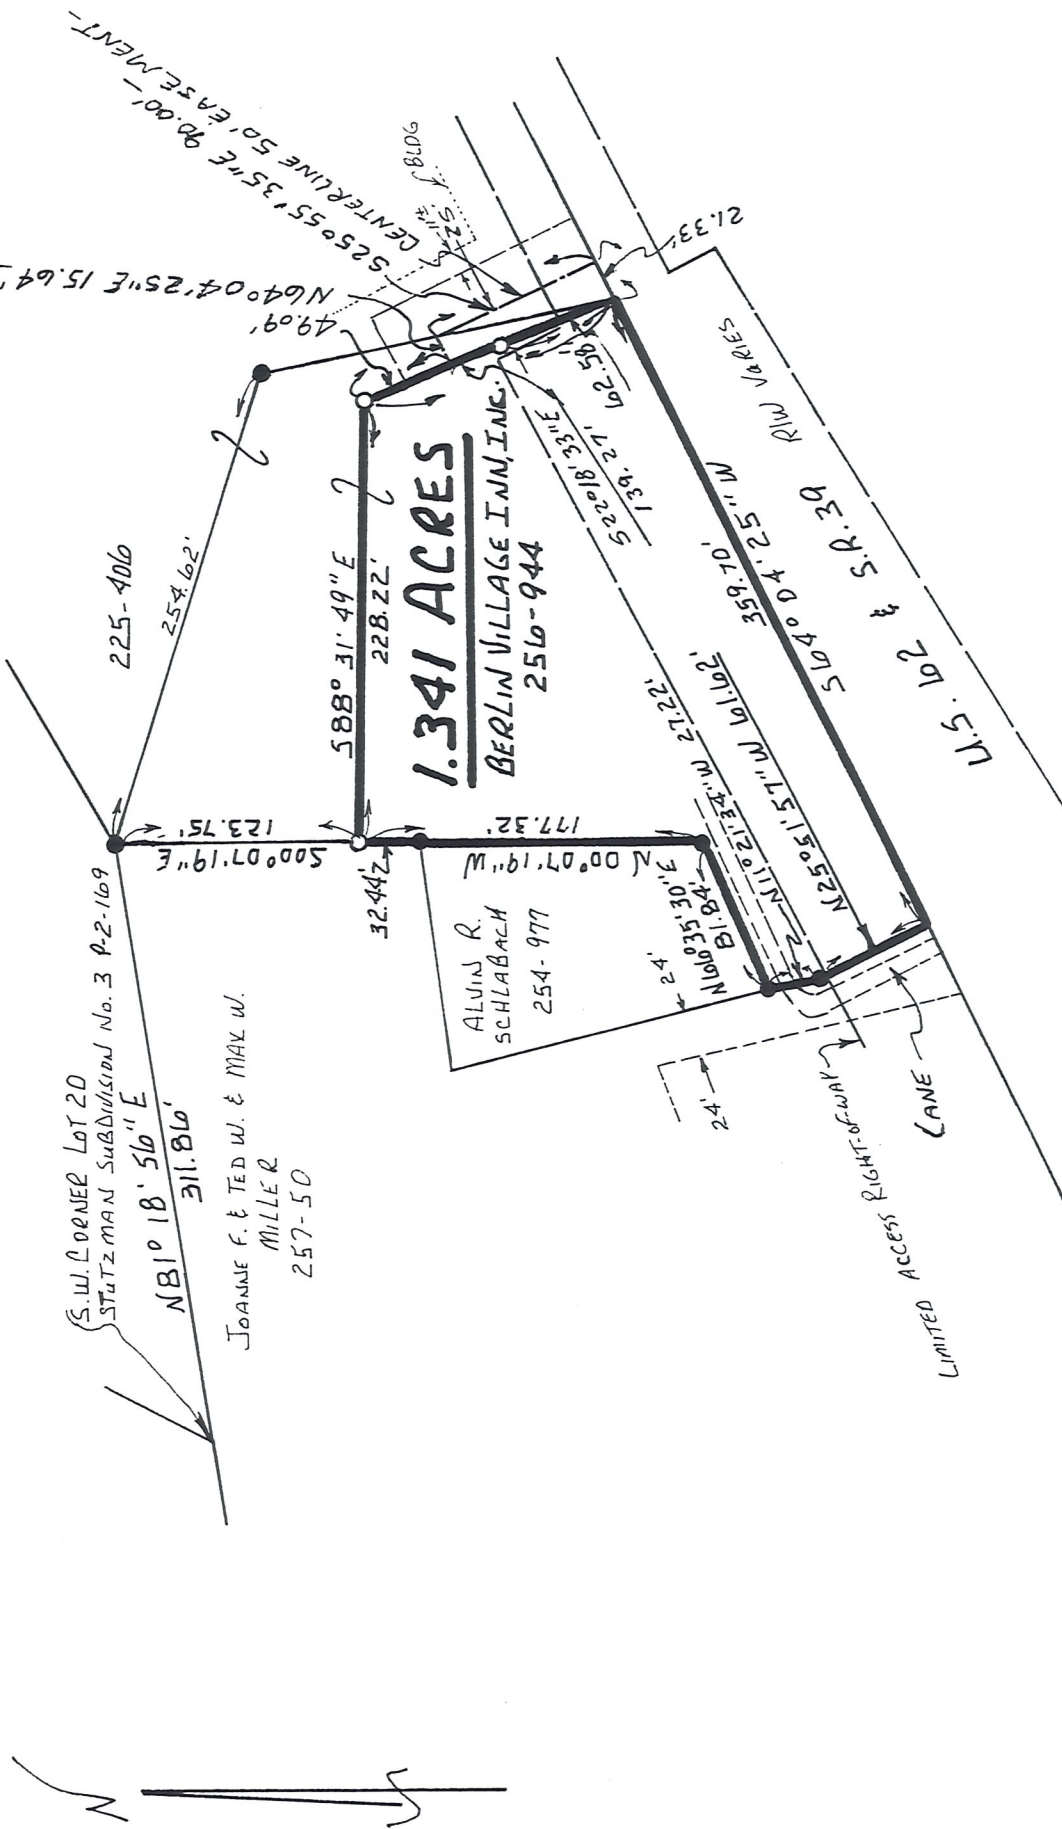

BERLIN TOWNSHIP
 1ST. QTR. LOT 21
 T-9N; R-10W
 HOLMES COUNTY, OHIO
 SURVEYED FOR BERLIN VILLAGE INN

SCALE: 1" = 100'

- IRON PINS FOUND
- 5/8" REBAR WITH I.D. CAP SET
- I.D. CAP MARKED "BAKER 1693B"

REFERENCES:

DEED VOL. 256	PAGE 944
"	" 225 " 406
"	" 254 " 977
PLAT VOL. 2	" 50
"	" 7 " 169
"	" 9 " 484
"	" " 189

BEARINGS FROM DEED VOL. 257 PAGE 50

I CERTIFY THIS SURVEY TO BE
 CORRECT TO THE BEST OF MY
 KNOWLEDGE.