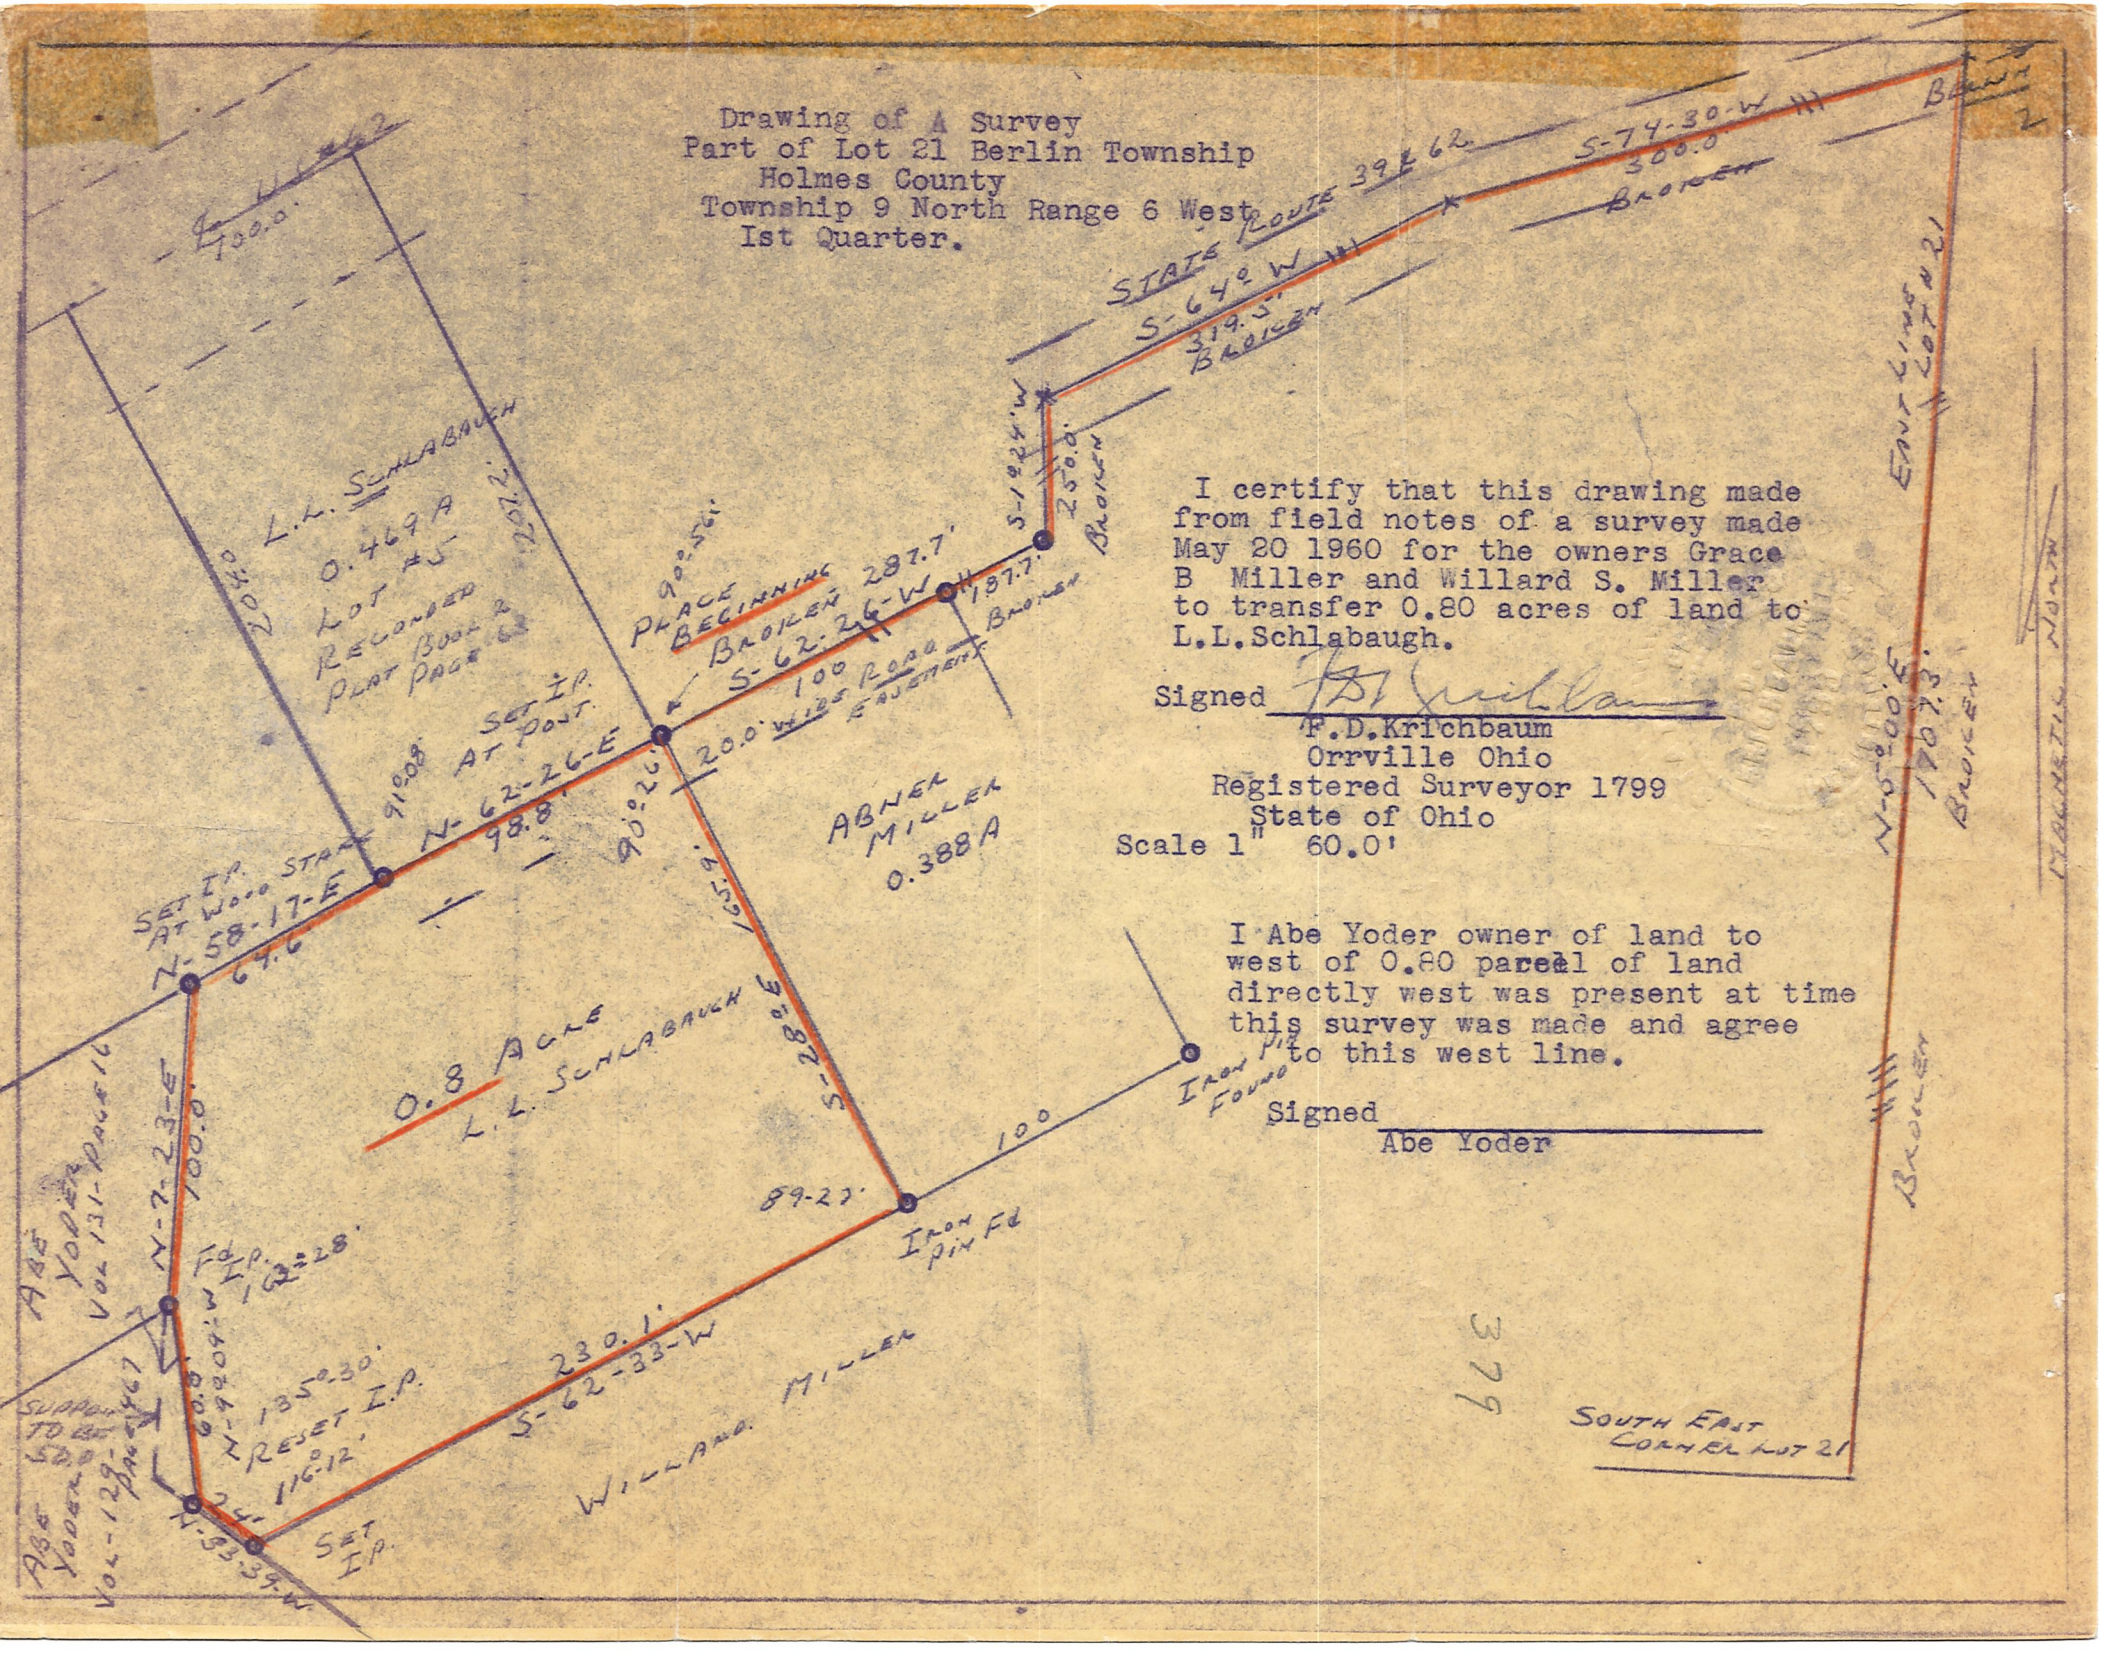

Drawing of A Survey
 Part of Lot 21 Berlin Township
 Holmes County
 Township 9 North Range 6 West
 1st Quarter.

I certify that this drawing made
 from field notes of a survey made
 May 20 1960 for the owners Grace
 B Miller and Willard S. Miller
 to transfer 0.80 acres of land to
 L.L. Schlaubaugh.

Signed F.D. Krichbaum
 F.D. Krichbaum
 Orrville Ohio
 Registered Surveyor 1799
 State of Ohio
 Scale 1" = 60.0'

I Abe Yoder owner of land to
 west of 0.80 parcel of land
 directly west was present at time
 this survey was made and agree
 to this west line.

Signed Abe Yoder
 Abe Yoder

379

SOUTH EAST
 CORNER LOT 21