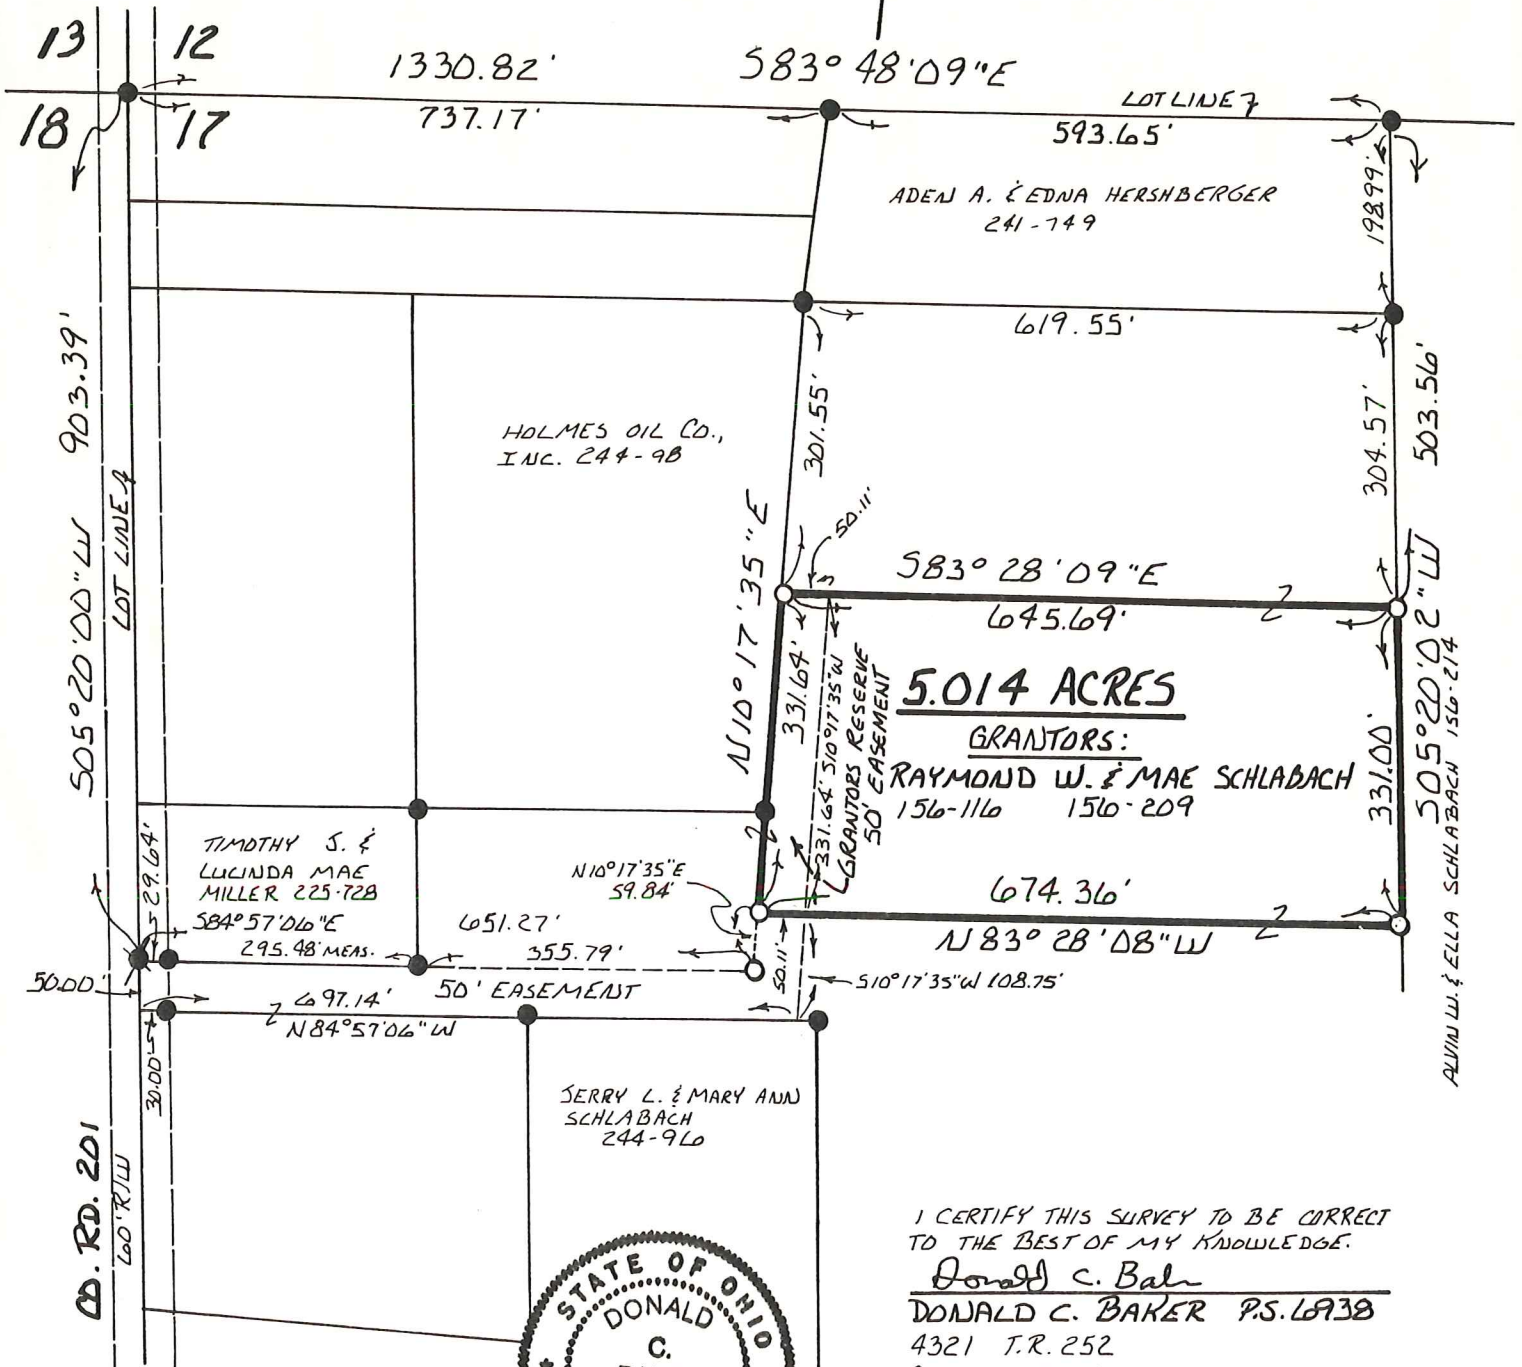

BERLIN TOWNSHIP
 1ST. QTR. LOT 17
 TWP. 9N RANGE-60W
 HOLMES COUNTY, OHIO

0 100 200 400

SCALE: 1" = 200'

- IRON PIN FOUND
- 5/8" REBAR WITH I.D. CAP SET
- I.D. CAP MARKED "BAKER 6938"

REFERENCES!

- PLAT VOL. 13 PAGE 43
- PLAT VOL. 12 PAGE 257
- PLAT VOL. 4 PAGE 600
- PLAT VOL. 7 PAGE 235
- VARIOUS DEEDS AS SHOWN

I CERTIFY THIS SURVEY TO BE CORRECT
 TO THE BEST OF MY KNOWLEDGE.

Donald C. Baker
 DONALD C. BAKER P.S. 6938
 4321 T.R. 252
 GLENMONT, OHIO