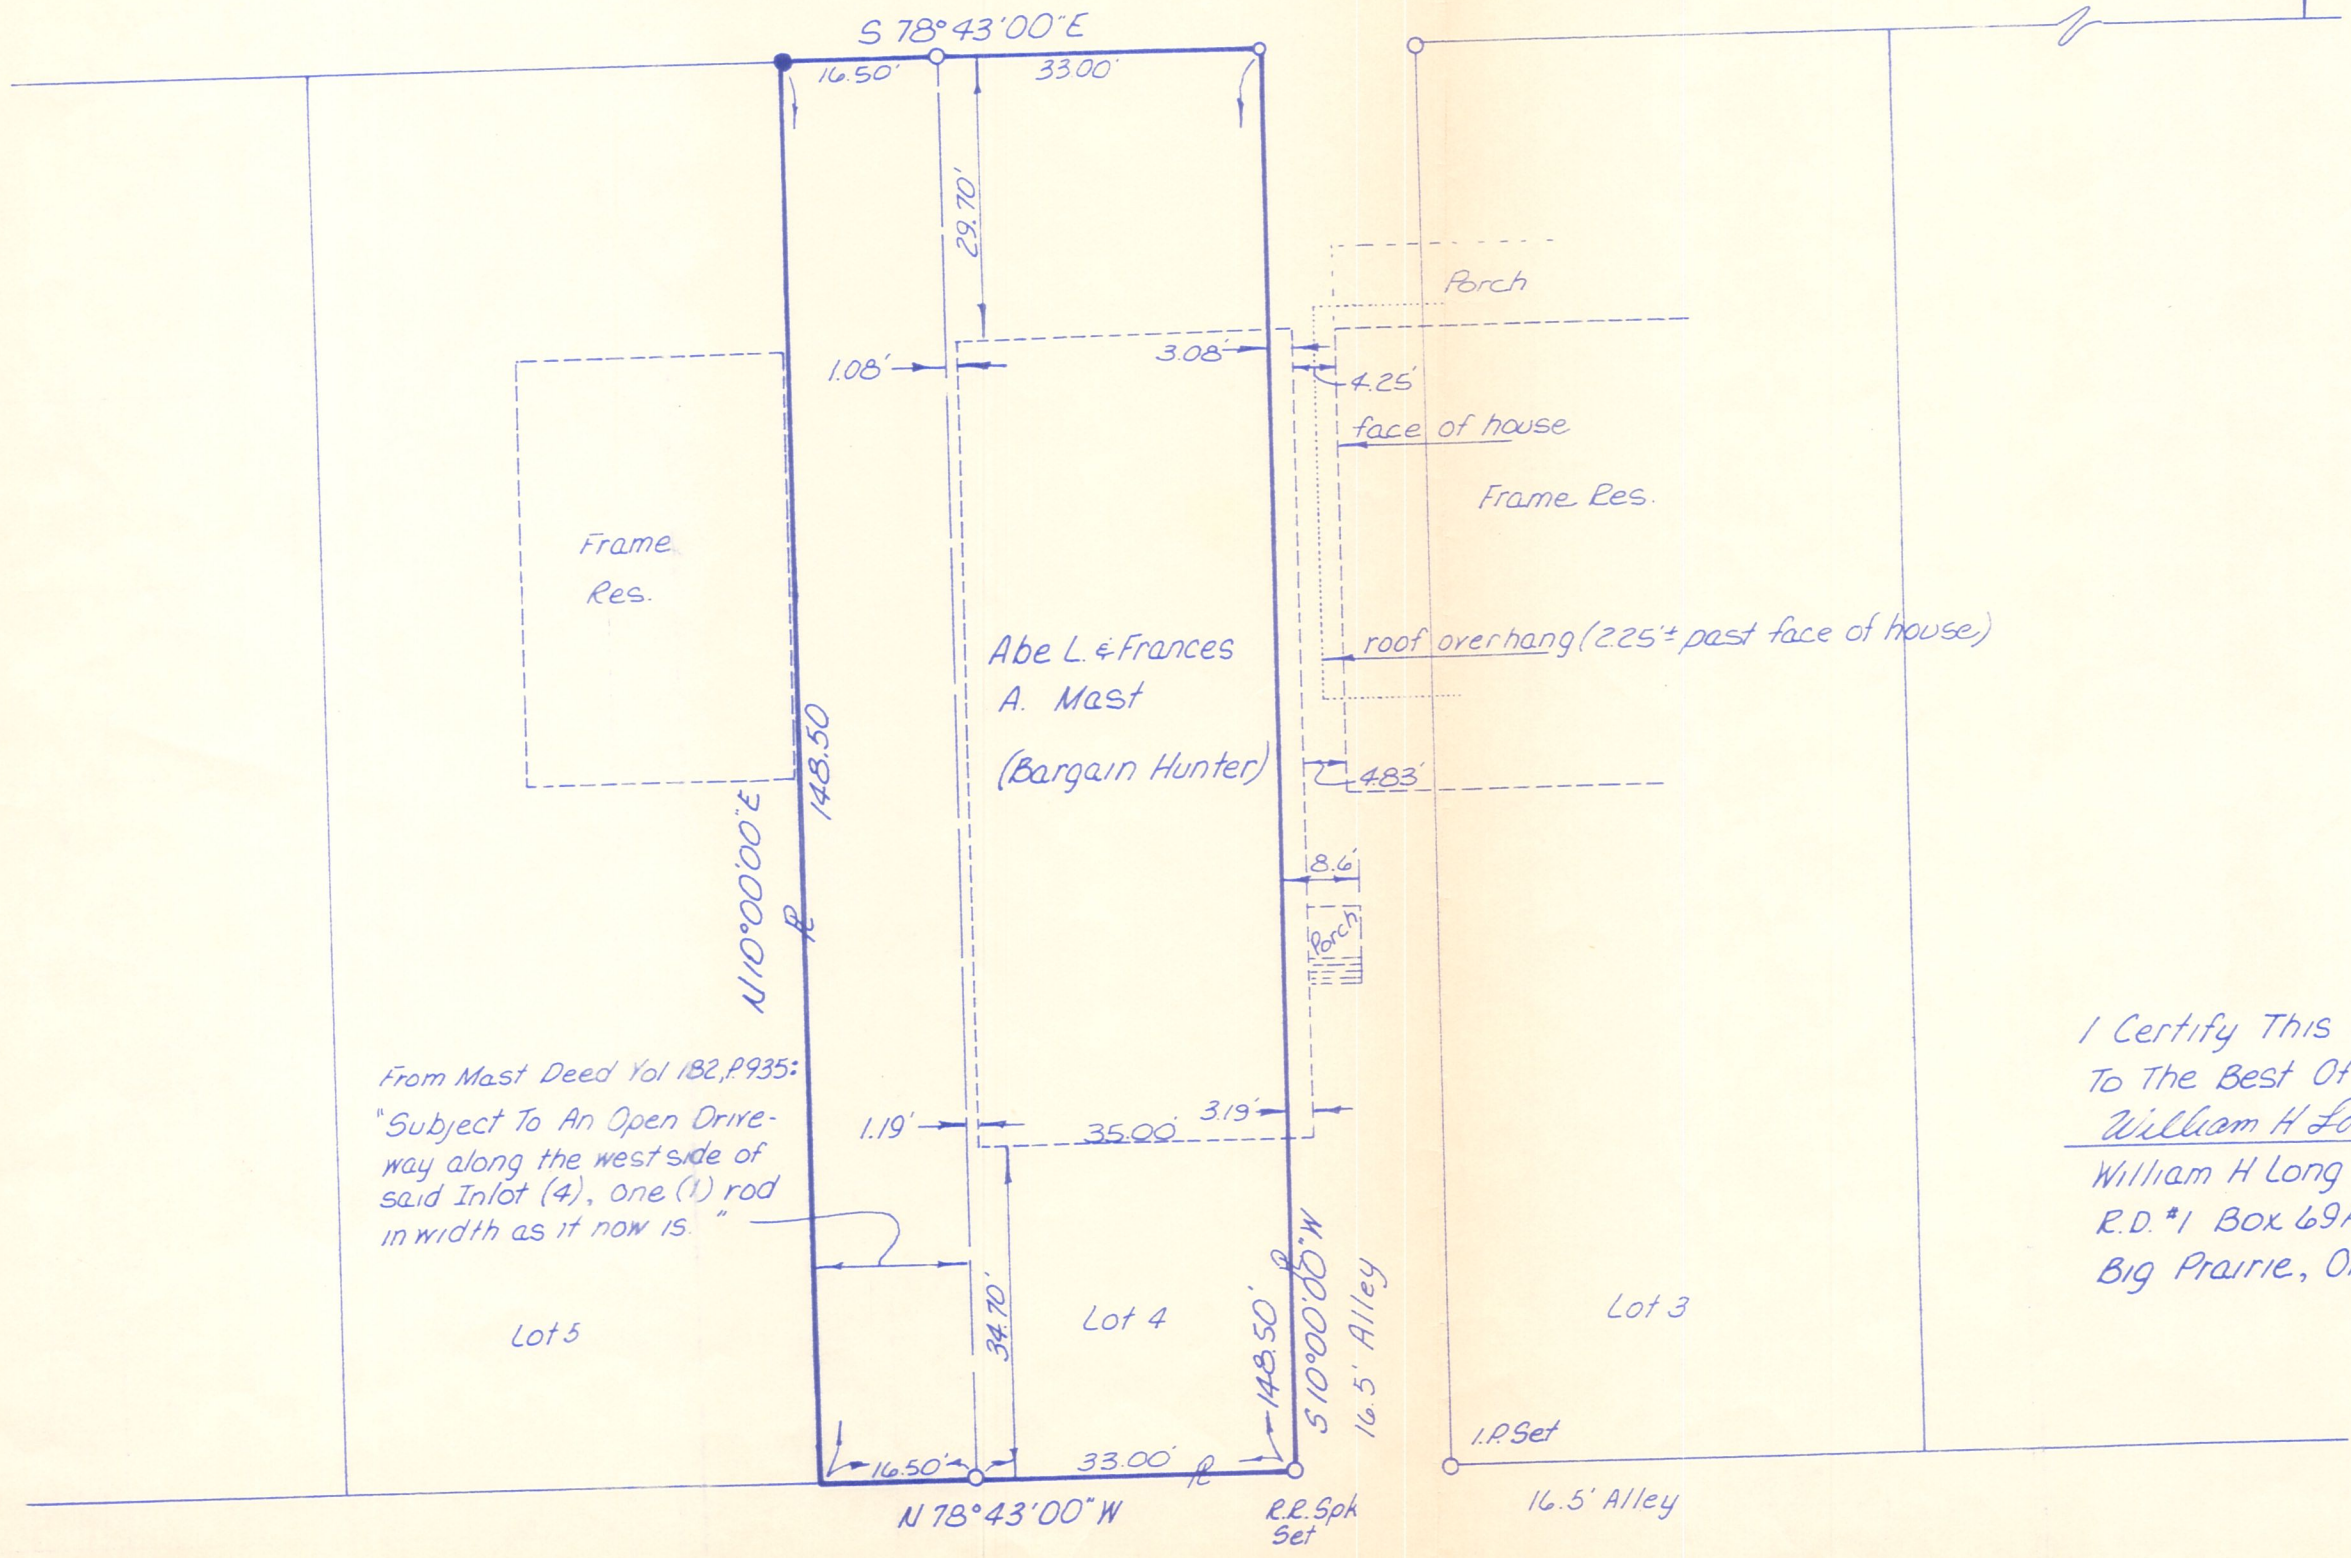

Berlin Township, Holmes County
 Inlot 4, Village Of Berlin
 NW Qtr. Sec. 15, T-9N, R-5W

SE Cor
 Lot 108

EAST MAIN ST. 66'

From Mast Deed Vol 182, P. 935:
 "Subject To An Open Drive-
 way along the west side of
 said Inlot (4), one (1) rod
 in width as it now is."

Scale: 1" = 20'

- Iron Pin Found
- Iron Pin Set
- P.K. Nail Set

I Certify This Survey To Be Correct
 To The Best Of My Knowledge
William H Long
 William H Long R.S. 6505 Nov. 4, 1981
 R.D. #1 Box 69A
 Big Prairie, Ohio 44611