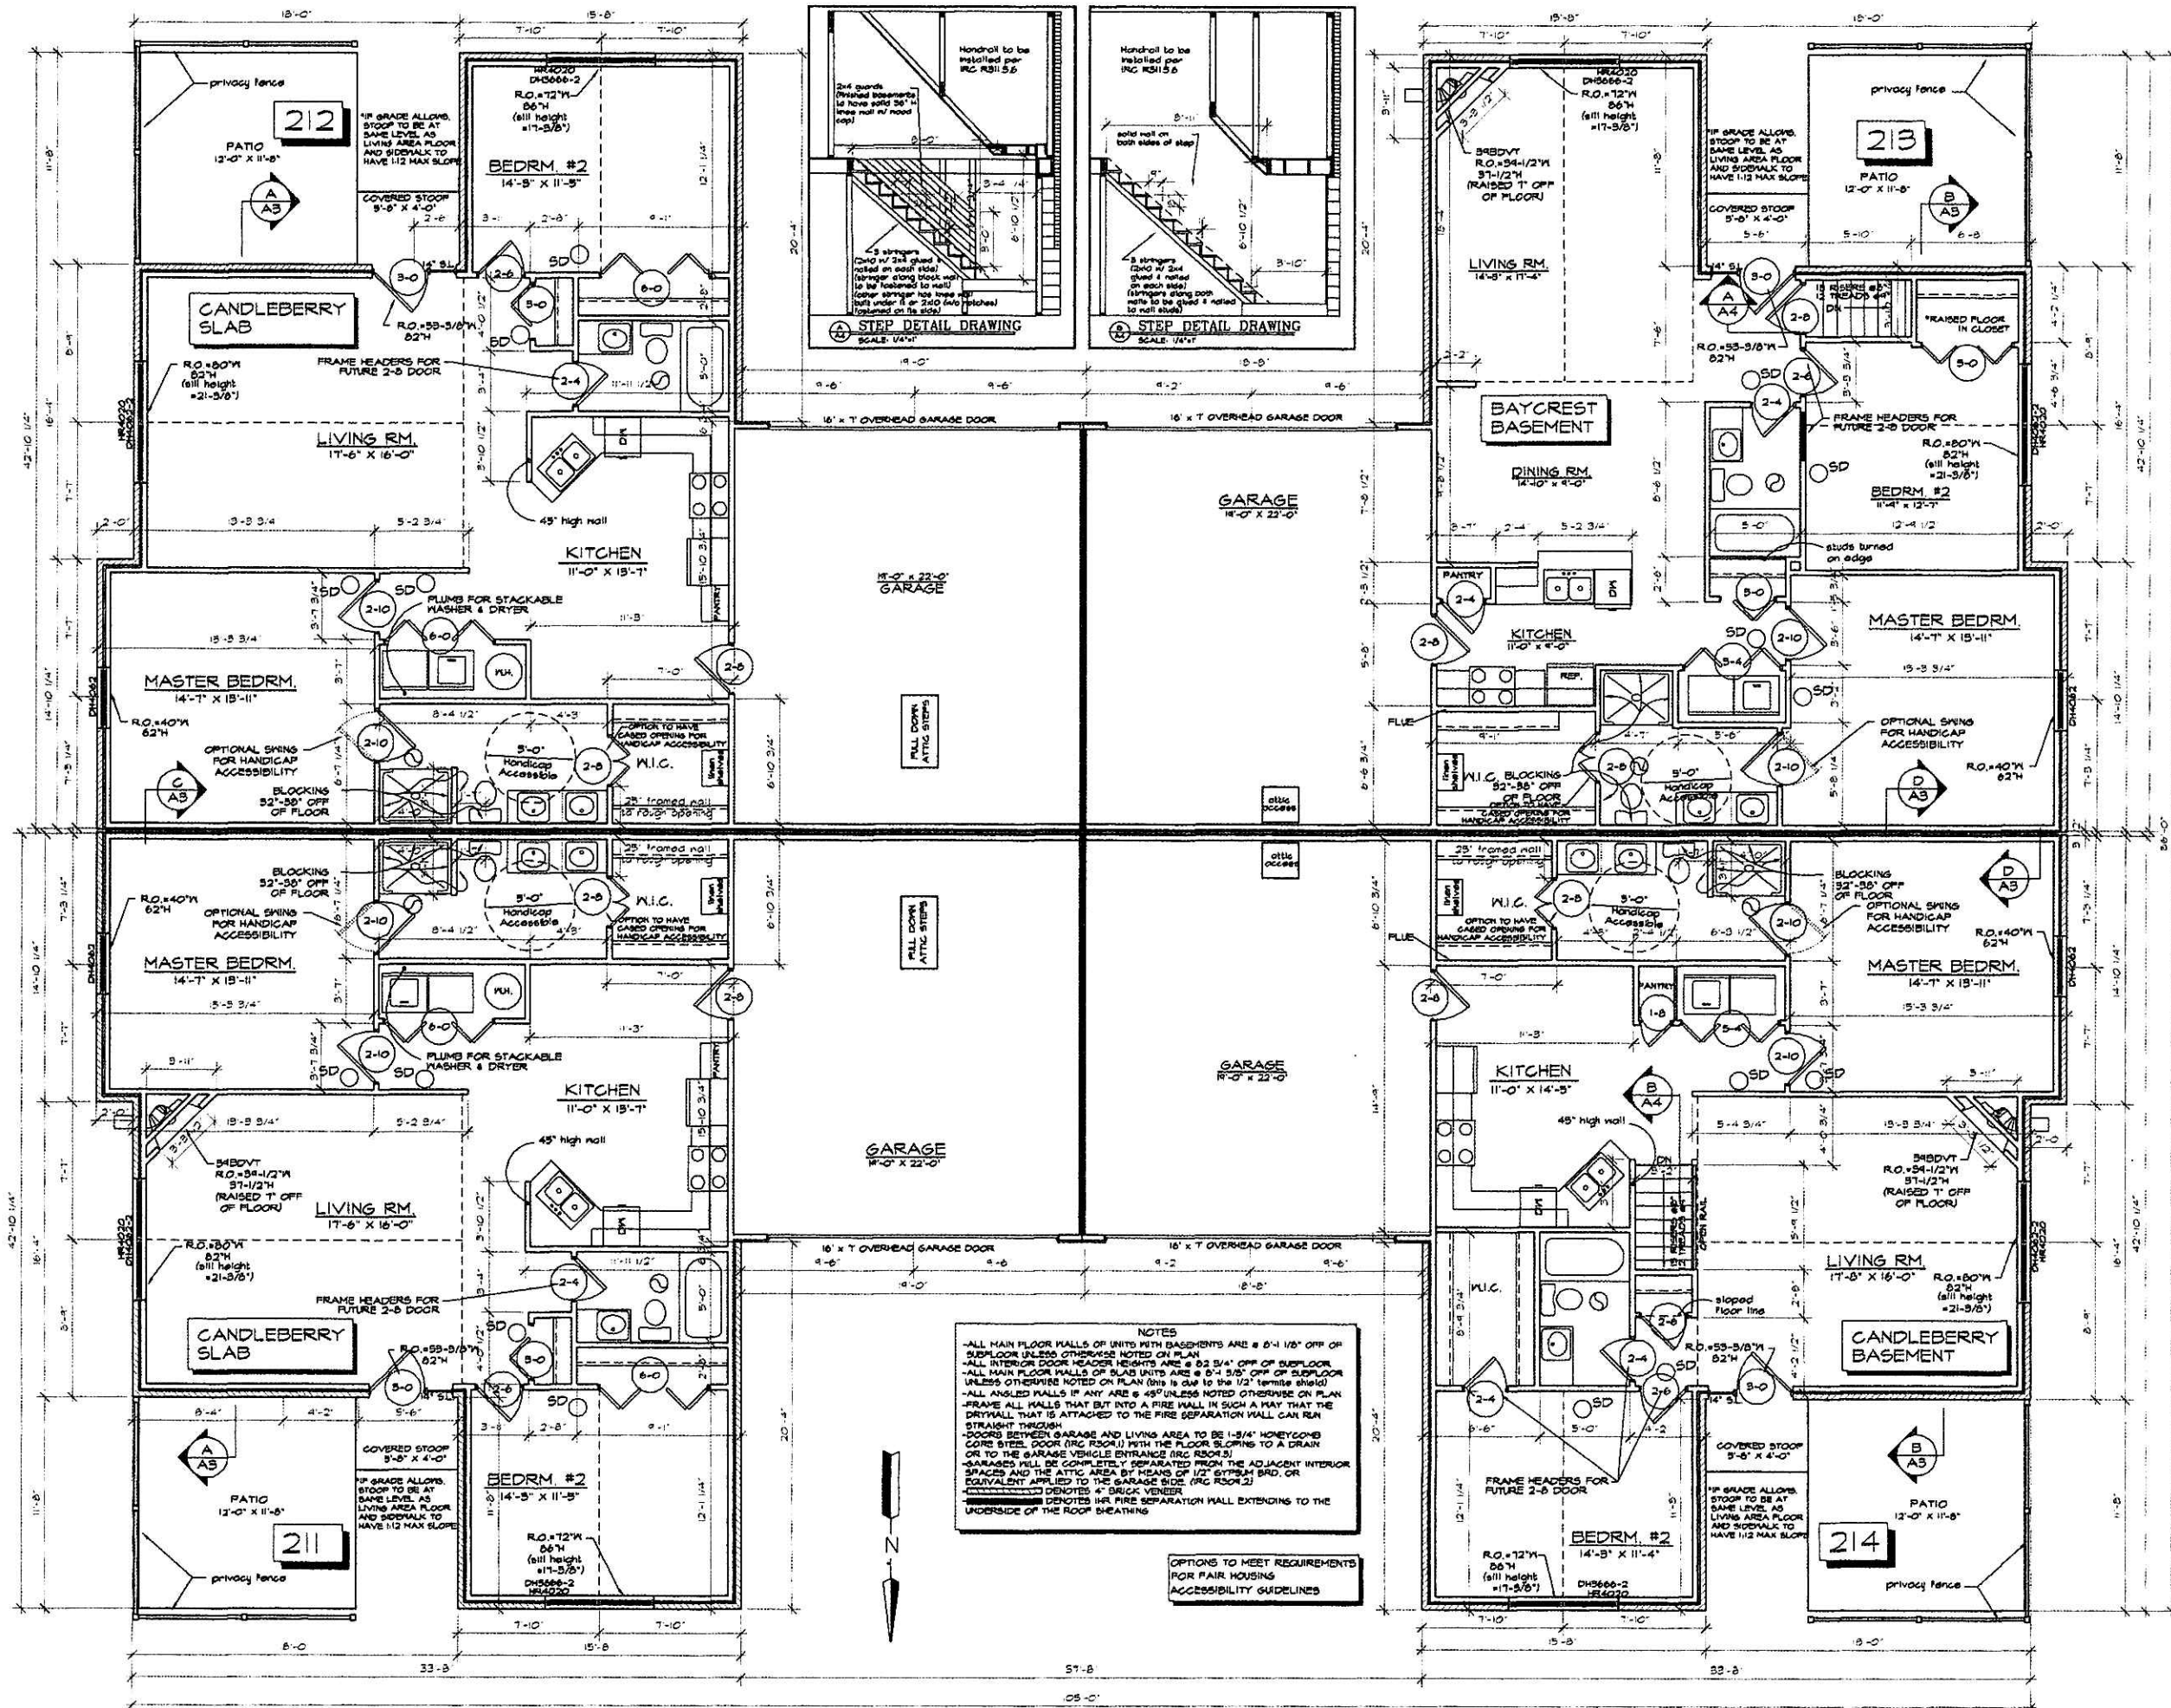

200400032830
 Filled for Record in
 HOLMES COUNTY, OH
 SALLY MILLER
 09-14-2004 At 02:37 pm
 SMALL PLAT 40.00
 OR Book 19 Page 187 - 187

200400032830
 JOHN T KEATING ATTY
 WOOSTER, OH

Instrument Book Page
 200400032830 OR 19 187

PICKET PLACE---BERLIN, OH---FOUR UNIT CONDO #214
 MAIN FLOOR PLAN---SCALE: 1/4"=1'

WEAVER CUSTOM HOMES---WOOSTER, OHIO 44691---(330) 264-5444

SHEET
 7
 OF 10