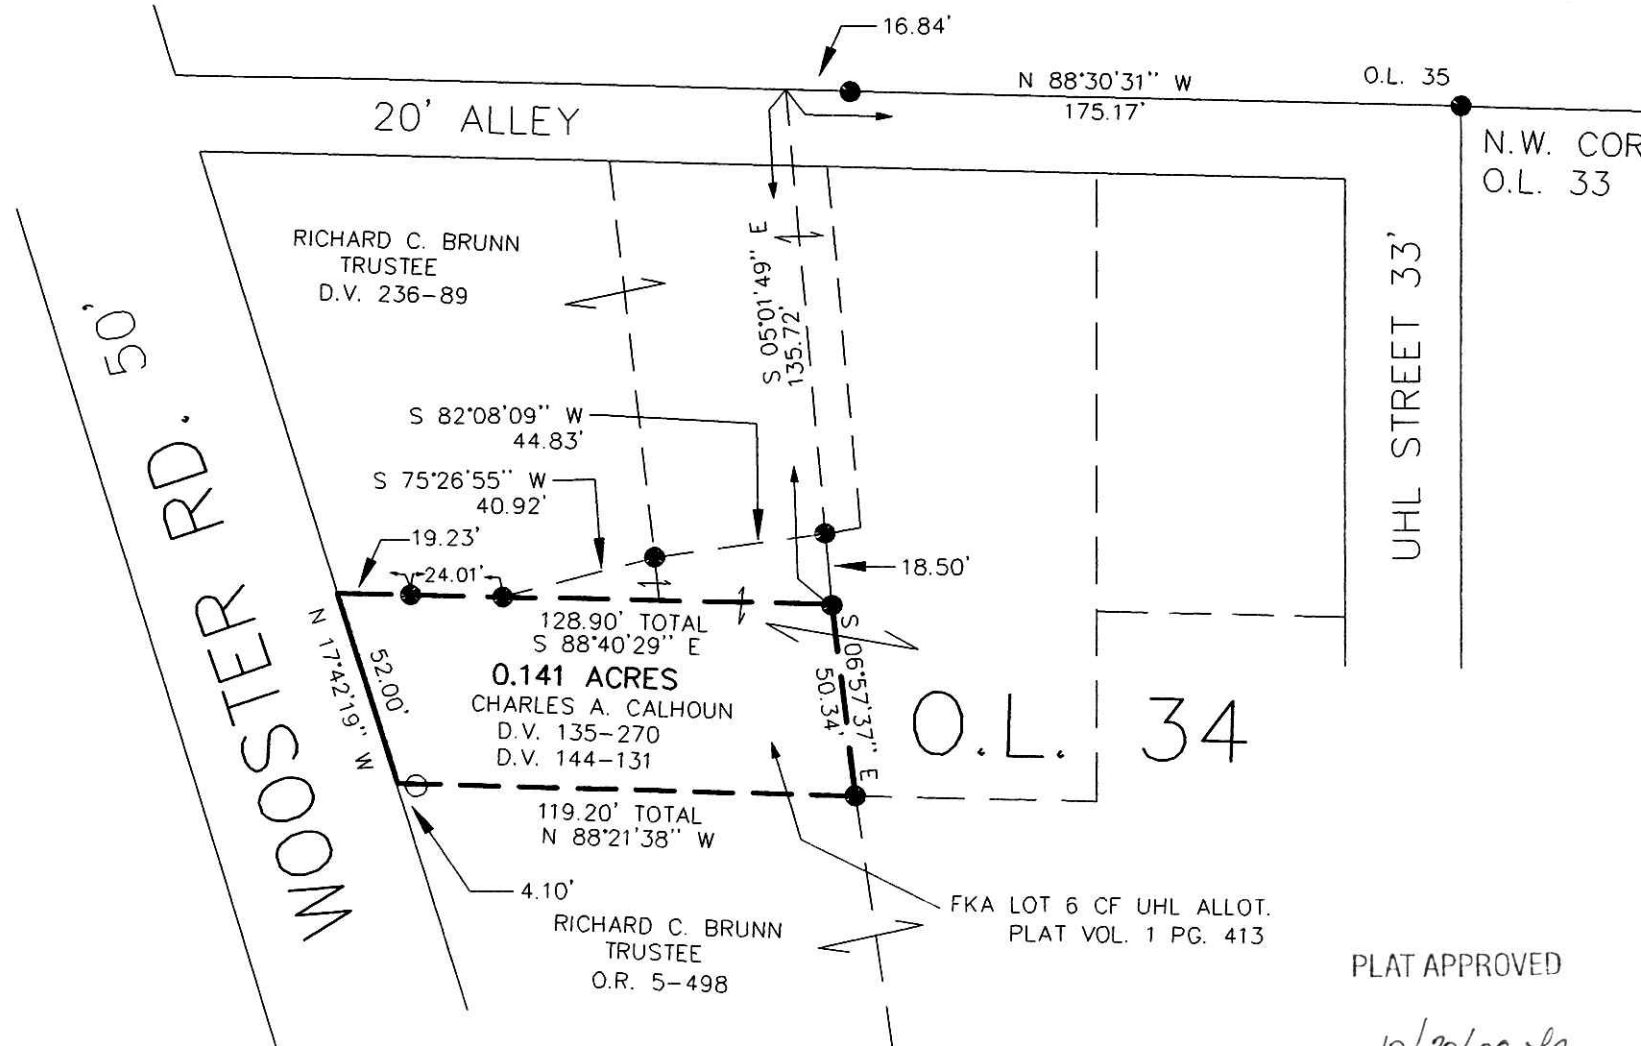

VILLAGE OF MILLERSBURG  
PART OF O.L. 34  
HOLMES COUNTY, OHIO

Scale 1" = 50'

- IRON PIN FOUND
- 5/8" REBAR WITH I.D. CAP SET I.D. CAP MARKED "BAKER 6938"

REFERENCES:  
 DEED VOL. 236 PAGE 89  
 DEED VOL. 144 PAGE 131  
 DEED VOL. 135 PAGE 270  
 O.R. VOL. 5 PAGE 498  
 PLAT VOL. 4 PAGE 91

BEARINGS FROM PLAT VOL. 4 PAGE 91

(SURVEYED FOR CALHOUN)

INDEXED

200000004613  
 Filed for Record in  
 HOLMES COUNTY, OH  
 SALLY MILLER  
 On 10-20-2000 At 03:04 pm.  
 SMALL PLAT 20.00  
 OR Book 17 Page 672 - 672  
 or vol 60 pg 867

PLAT APPROVED

*10/20/00 JDD*