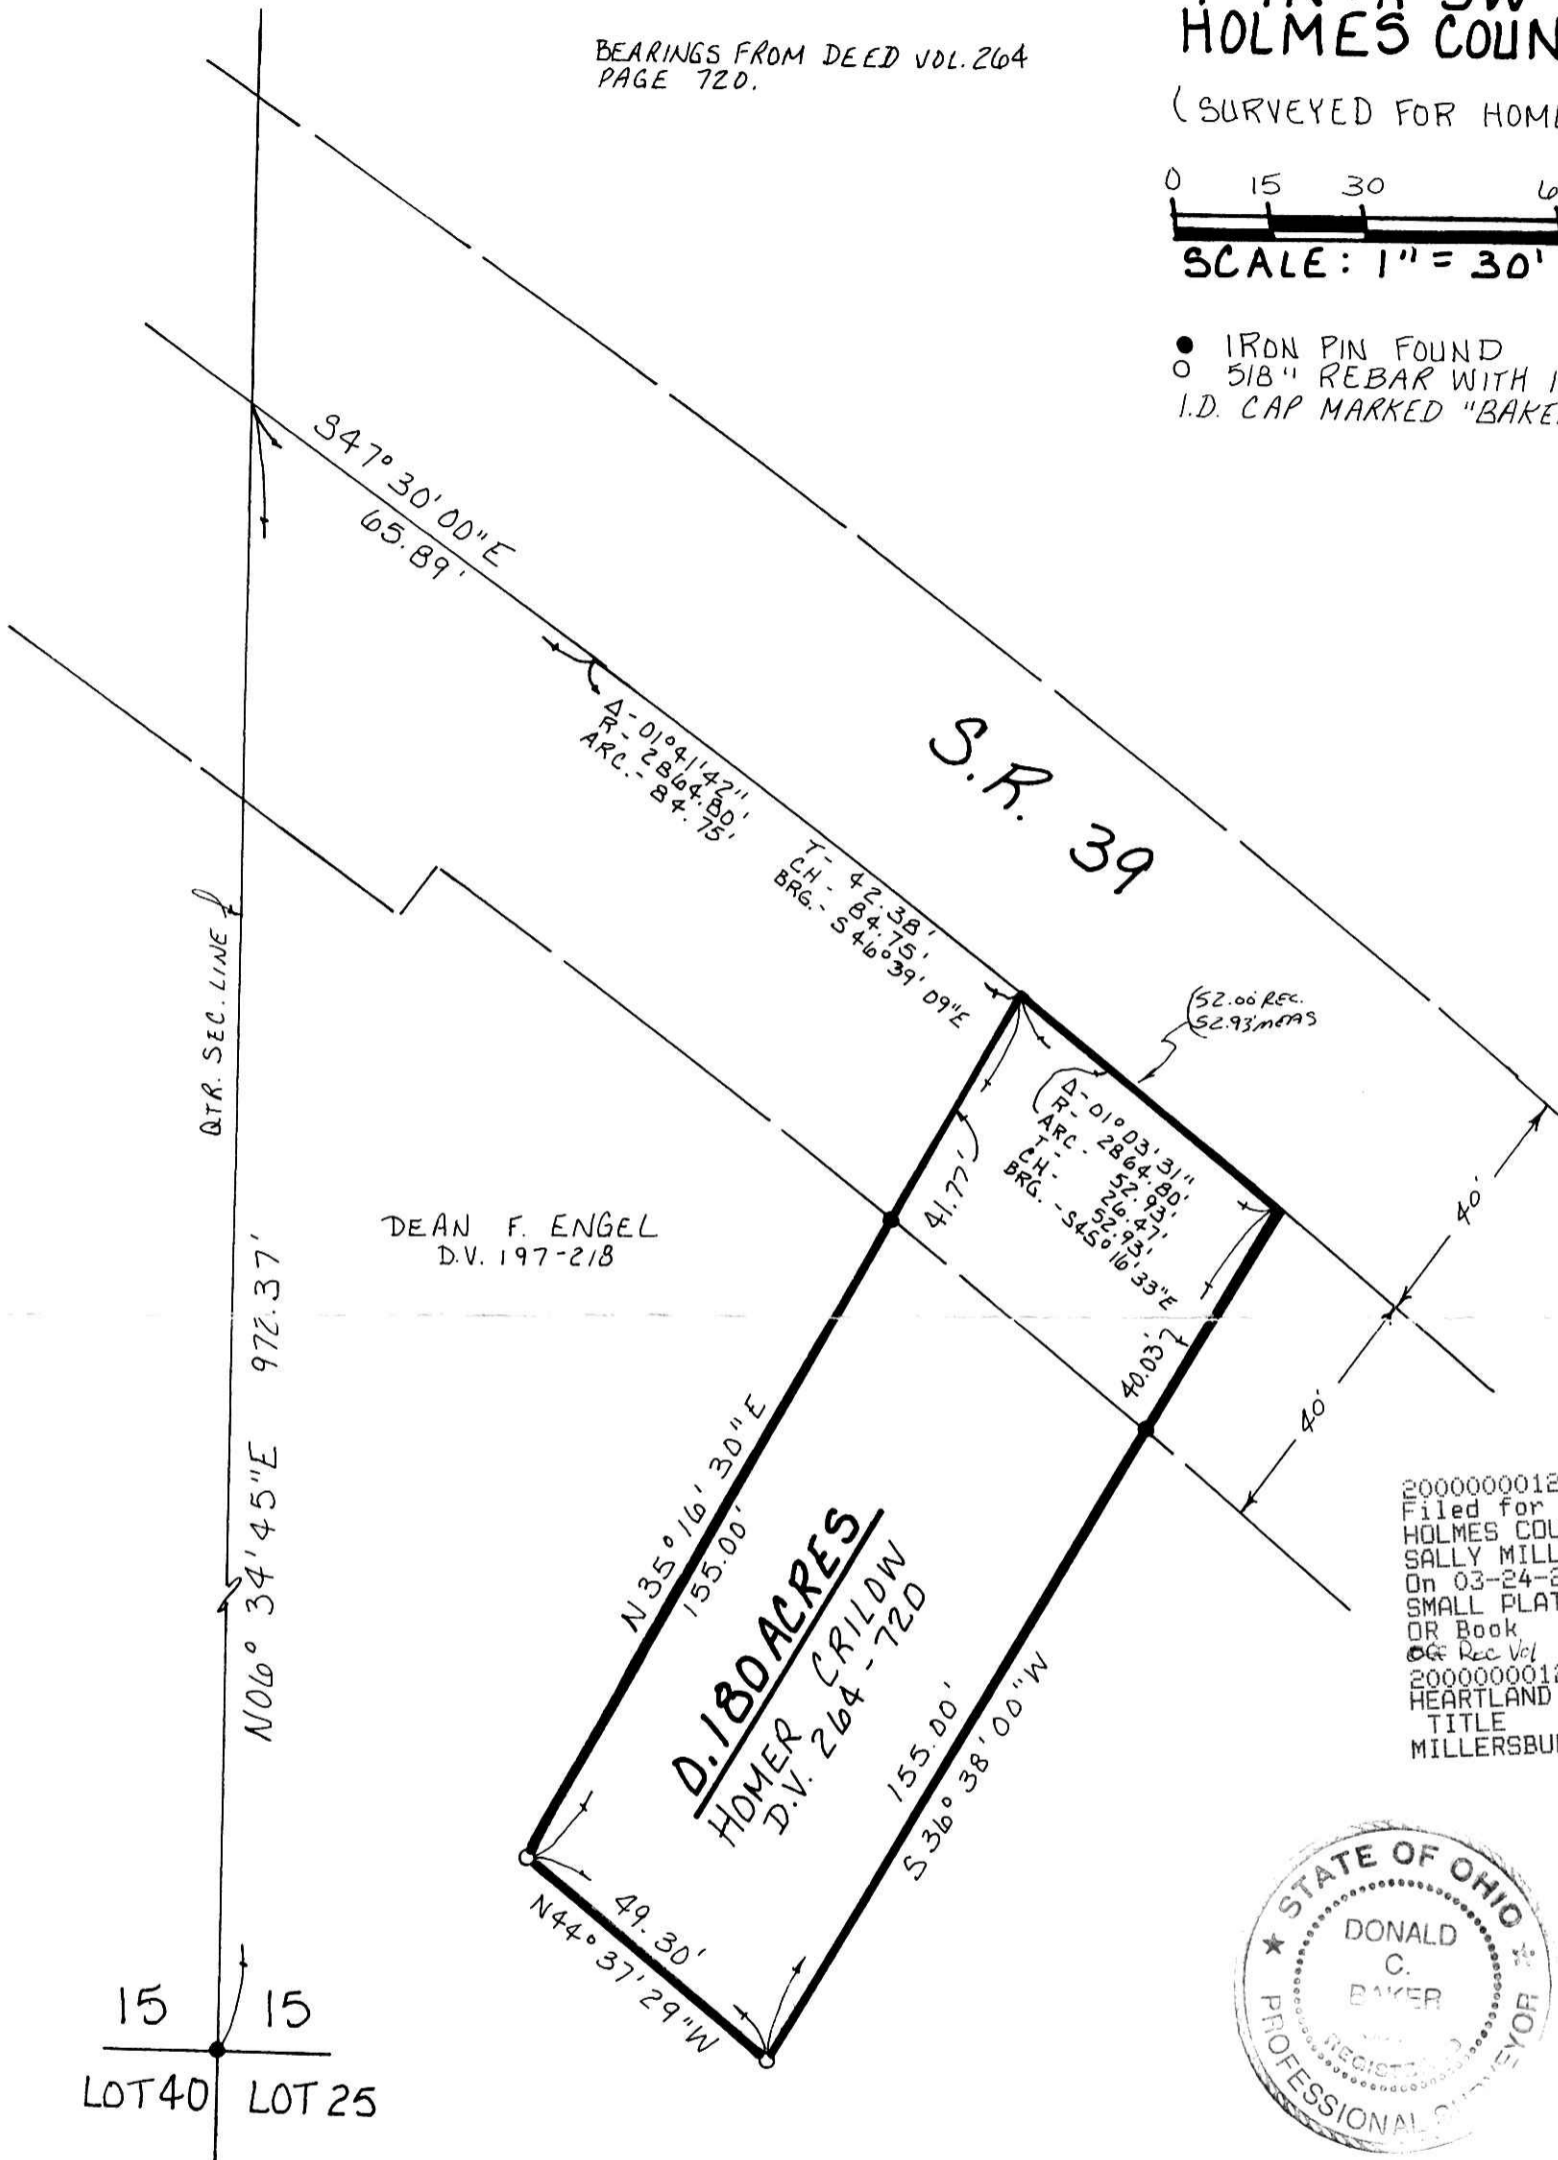

RESURVEY OF DEED VOL. 264 PAGE 720

REFERENCES:

DEED VOL. 197 PAGE 218
" " 264 " 720

BEARINGS FROM DEED VOL. 264
PAGE 720.

BERLIN TOWNSHIP
N.E. QTR. SECTION 15
T-9N; R-5W
HOLMES COUNTY, OHIO

(SURVEYED FOR HOMER CRILOWESTATE)

- IRON PIN FOUND
- 5/8" REBAR WITH I.D. CAP SET
- I.D. CAP MARKED "BAKER 6938"

200000001293
 Filed for Record in
 HOLMES COUNTY, OH
 SALLY MILLER
 On 03-24-2000 At 02:22 pm.
 SMALL PLAT 20.00
 OR Book 17 Page 436 - 436
 OR Rec Vol 49 Page 321
 200000001293
 HEARTLAND
 TITLE
 MILLERSBURG,