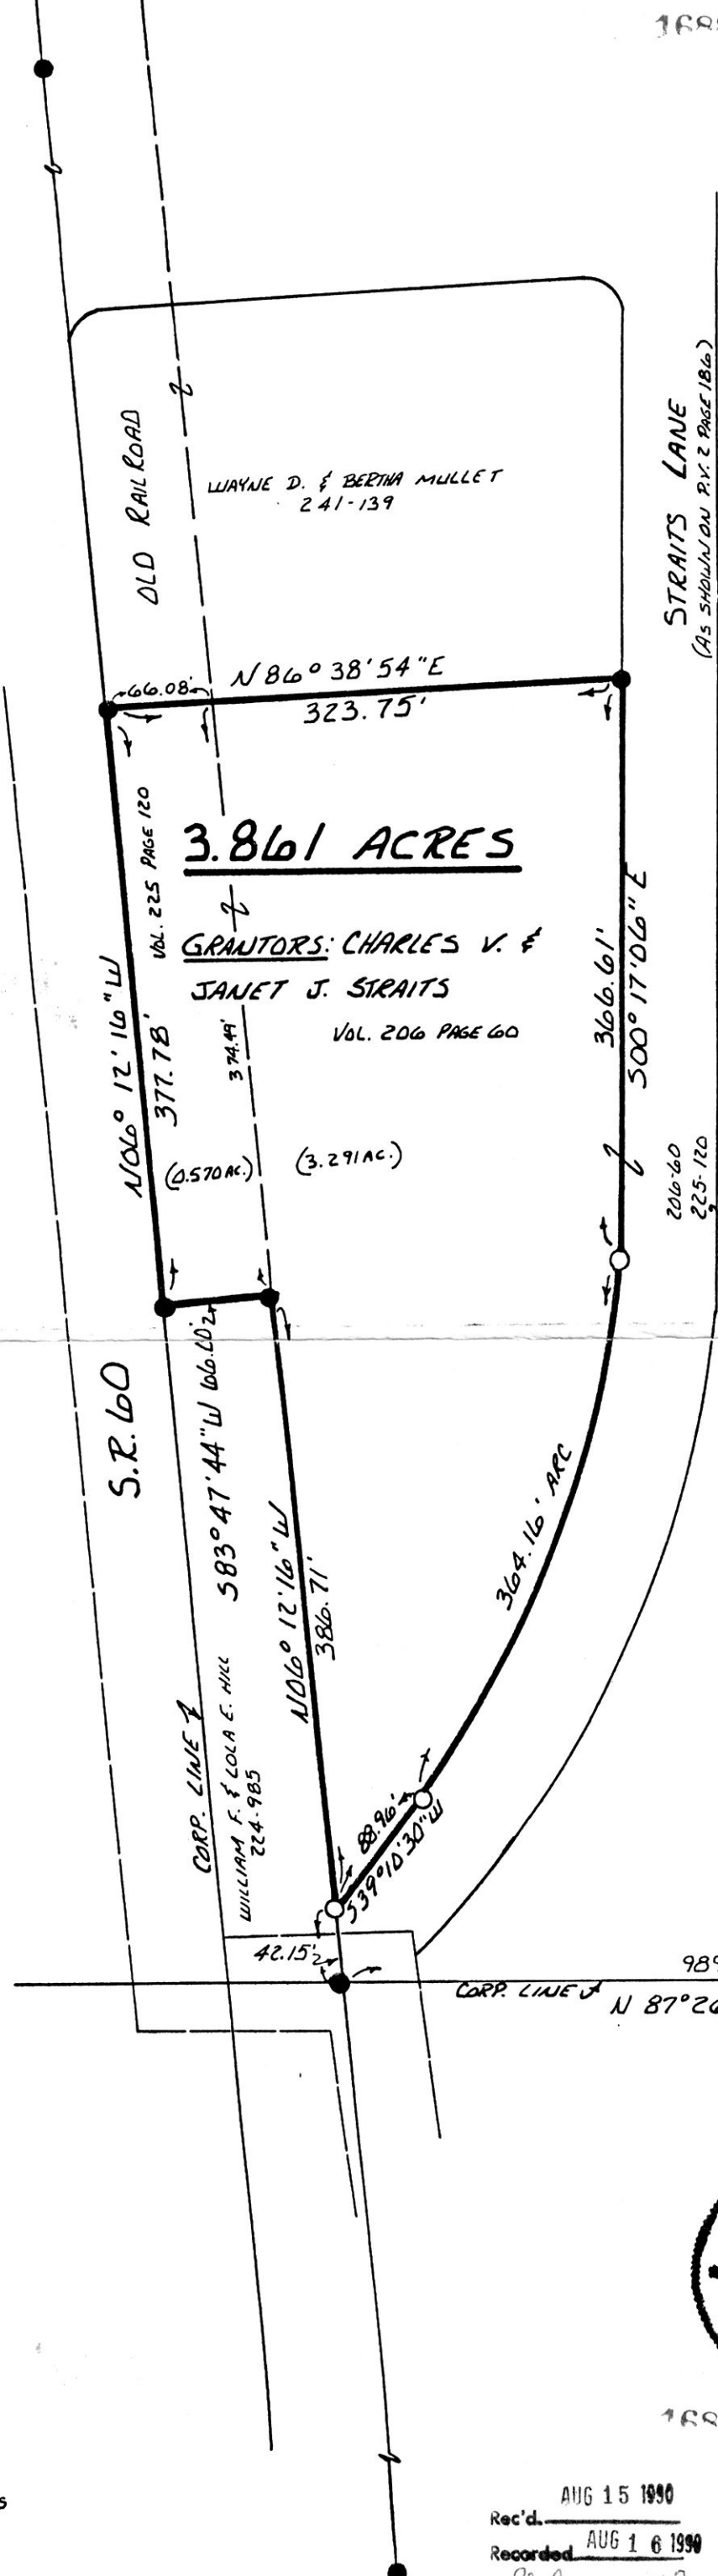

### VILLAGE OF KILLBUCK

PART OF THE N.W. QTR. SEC. 15  
TWP. 8N, RANGE 7W KILLBUCK TWP.  
HOLMES COUNTY, OHIO

- IRON PIN FOUND
- 5/8" REBAR WITH I.D. CAP SET  
I. D. CAP MARKED "BAKER 6938"

REFERENCES:

PLAT VOL. 10 PAGE 324  
 PLAT VOL. 10 PAGE 314  
 PLAT VOL. 10 PAGE 333  
 BEARINGS FROM PLAT VOL. 2 PAGE 186

CURVE DATA

Δ	- 38° 53' 24"
R	- 536.51'
T	- 189.41'
ARC	- 364.16'
CH. DIST.	- 357.21'
CH. BRG.	- S 19° 43' 48" W

15	15
15	15

I CERTIFY THIS SURVEY TO BE CORRECT  
TO THE BEST OF MY KNOWLEDGE.

Donald C. Baker  
 DONALD C. BAKER P.S. 6938  
 4321 T.R. 252  
 GLENMONT, OHIO