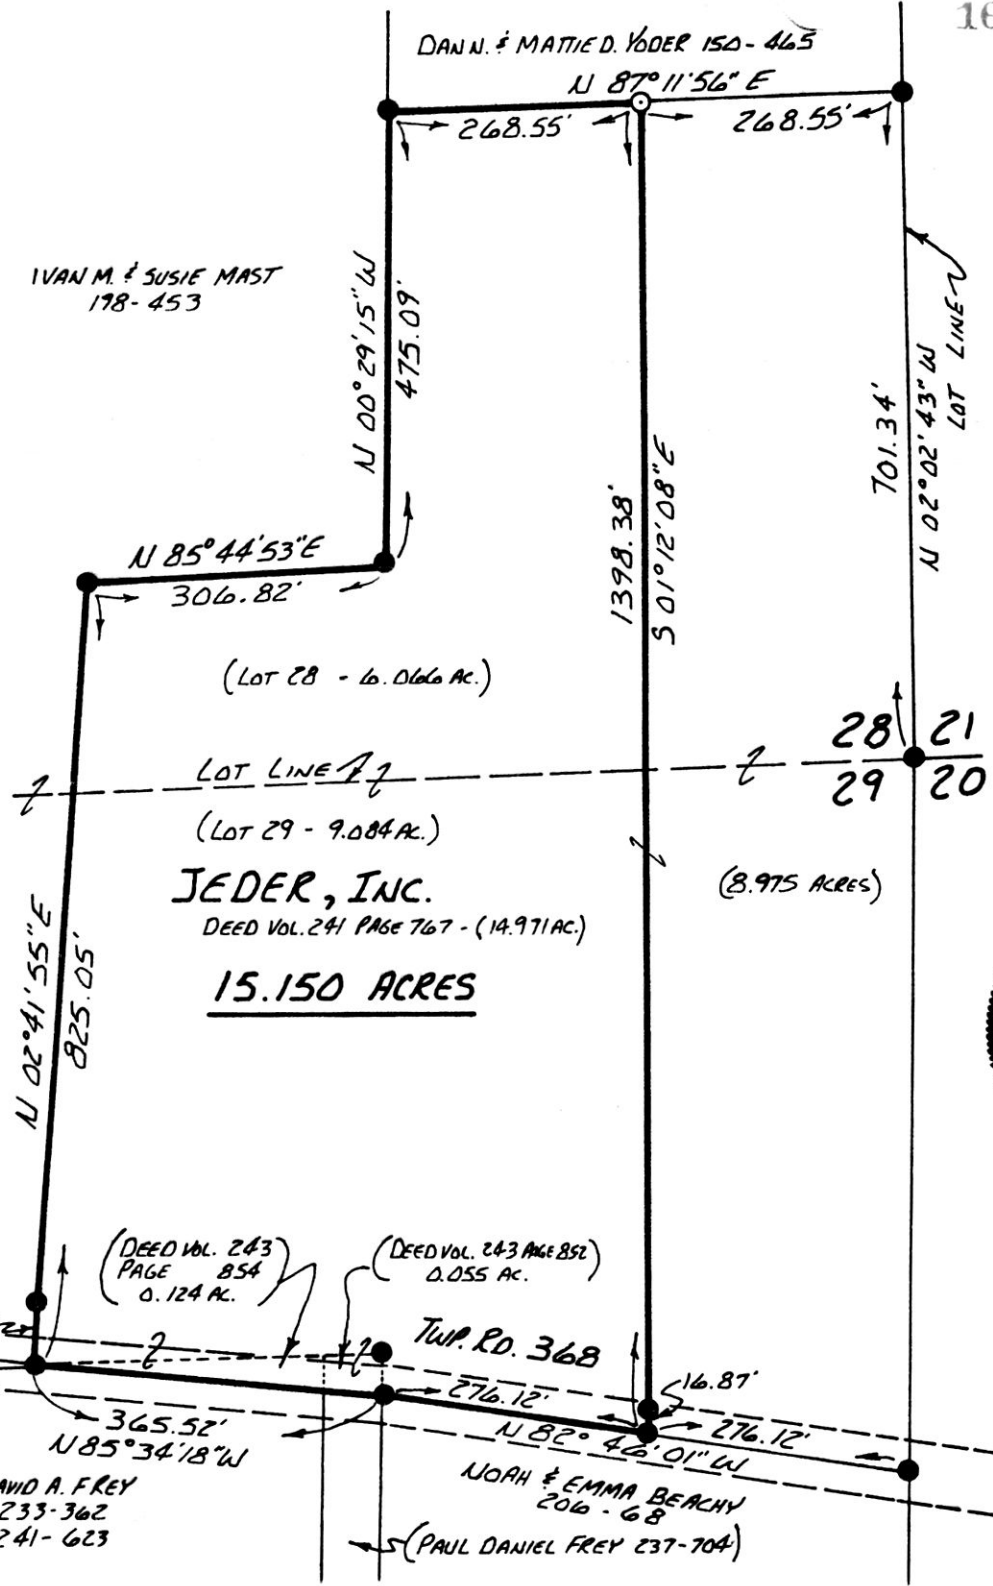

164572

BERLIN TOWNSHIP 3RD QTR.
LOTS 28 & 29, T-9N; R-SW
HOLMES COUNTY, OHIO

SCALE: 1" = 200'

- IRON PIN FOUND
- DRILL IN LARGE ROCK

BEARINGS FROM PLAT VOL. 9 PAGE 39

164572

INDEXED

REC'D. JUL 21 1989
AT 2:22 O'CLOCK PM
RECORDED JUL 24 1989
Plat VOL. 12 P. 262
Holmes Co. Ohio Fee: \$ 5.00
Richard Grauer Recorder

Deed Vol. 244 Page 184

I CERTIFY THIS SURVEY TO BE CORRECT TO THE BEST OF MY KNOWLEDGE.

Donald C. Baker
DONALD C. BAKER P.S. 6938
4321 T.R. 252
GLENMONT, OH.
JUNE 20, 1989