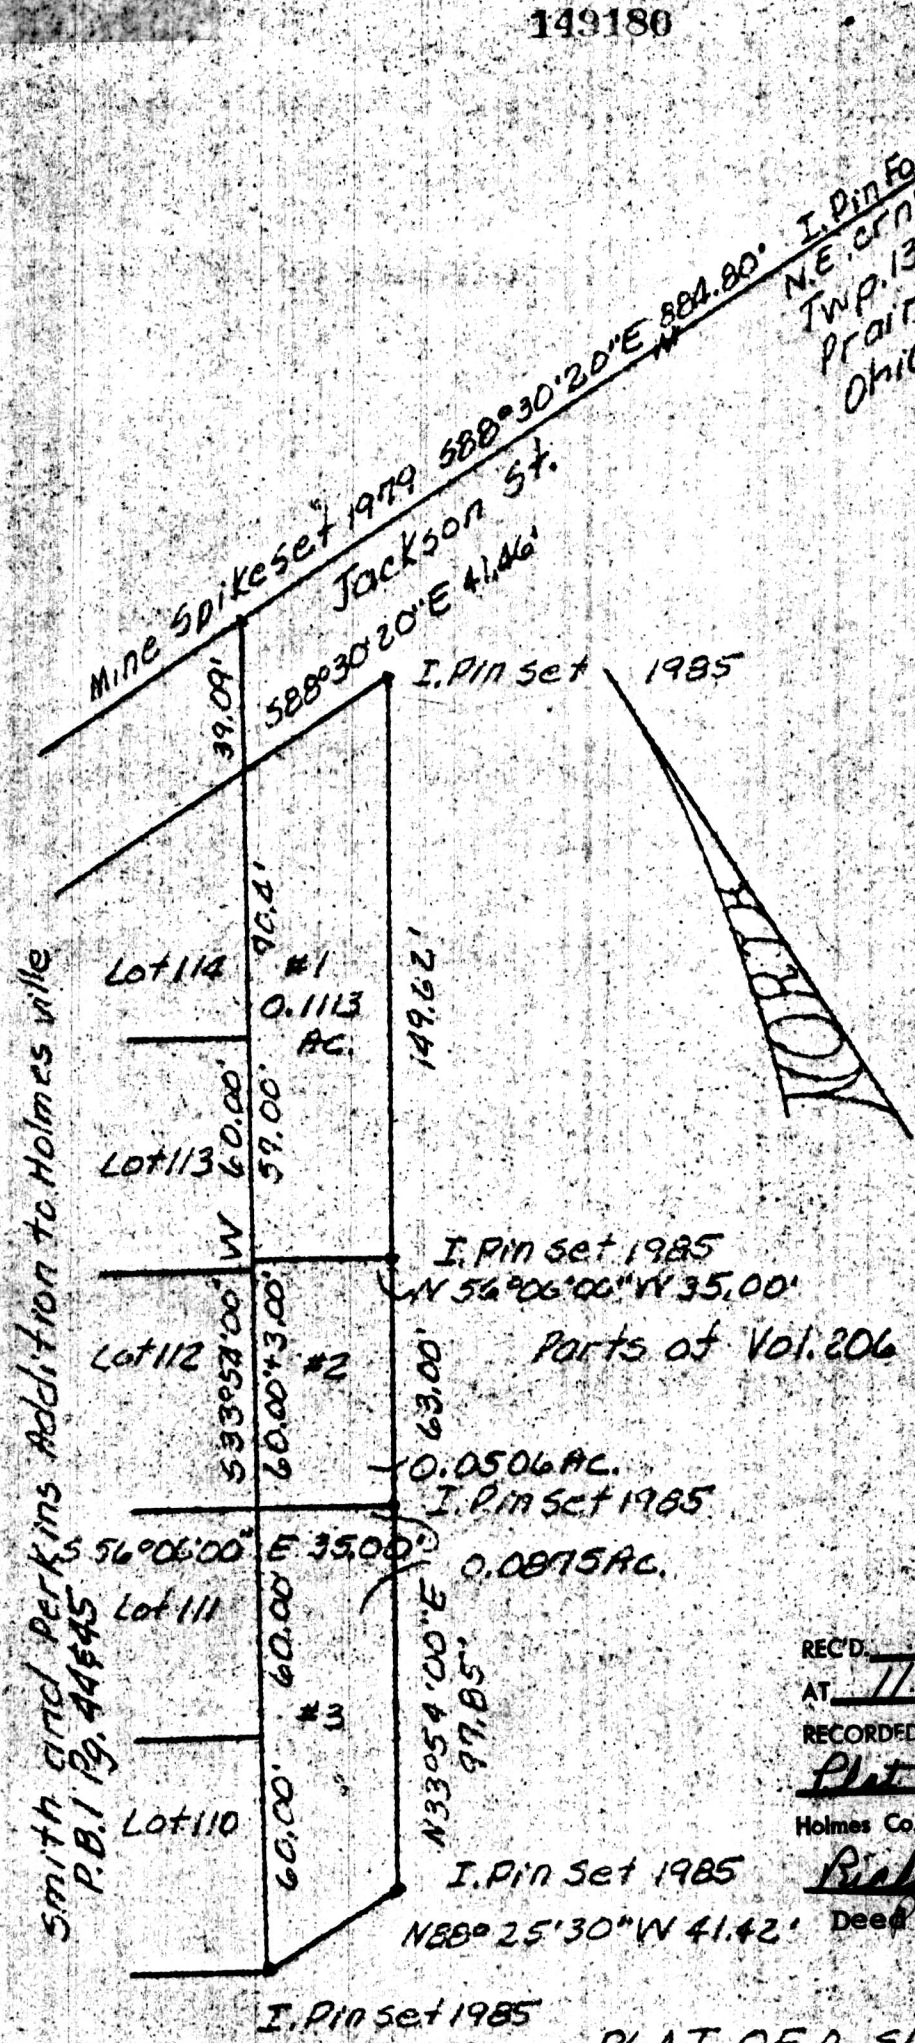

149180

I. Pin Found 1979 at
N.E. CORNER S.E. 1/4 Sec. 3,
Twp. 13N., Ra. 13W. of
PRAIRIE Twp., HO/CO,
OHIO.

MAP OFFICE COPY

149180

REC'D NOV 5 1985

AT 11:00 O'CLOCK AM

RECORDED November 1985

Plat VOL 10 PG. 490

Holmes Co. Ohio Fee: \$20.00

Richard [Signature] Recorder

Deed Vol. 229-Pg. 288

PLAT OF A SURVEY FOR
PRAIRIE TOWNSHIP
TRUSTEES
Grantor
Known as part of the S.E. QTR,
Sec. 3, Twp. 13N., Ra. 13W. of
Prairie Twp., Hol. Co., Ohio.
Robert L. Kasner P.S. 5193
P.E. 28820
11/30/85