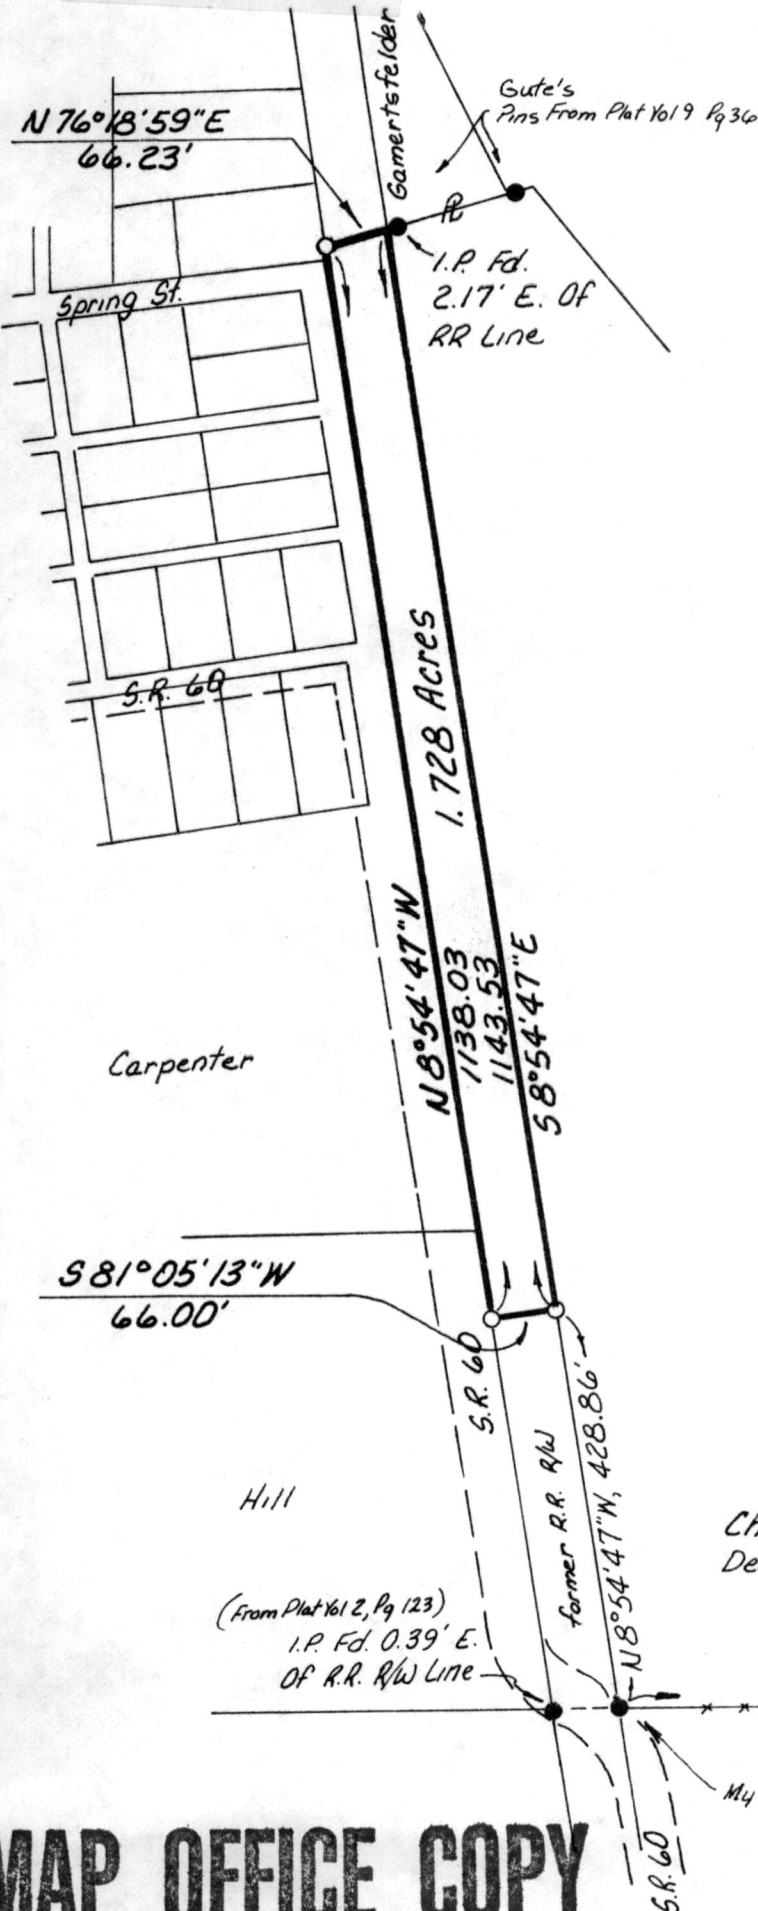

VILLAGE OF KILLBUCK  
HOLMES COUNTY, OHIO  
NW Qtr. Sec. 15, T-8N, R-7W

Scale In Feet

- Iron Pin Found
- Iron Pin Set - 5/8" Bar With Yellow Cap Marked "LONG-6505"

Bearings From My Plat Vol. 10, Pg 314

References: Plat Vol. 10, Pg 314  
 Plat Vol. 9, Pg 36  
 Plat Vol. 2, Pg 123

Surveyed For William Hill, Grantor  
Deed Vol. 224, Pg 985

I Certify This Survey To Be Correct To  
 The Best Of My Knowledge  
William H. Long Oct 2, 1984  
 William H. Long R.S. 6505  
 13301 T.R. 503  
 Big Prairie, Ohio 44611

978.92 (Rec.)	Qtr. Sec. Line	15	15
5 89° 56' 28" N		15	15