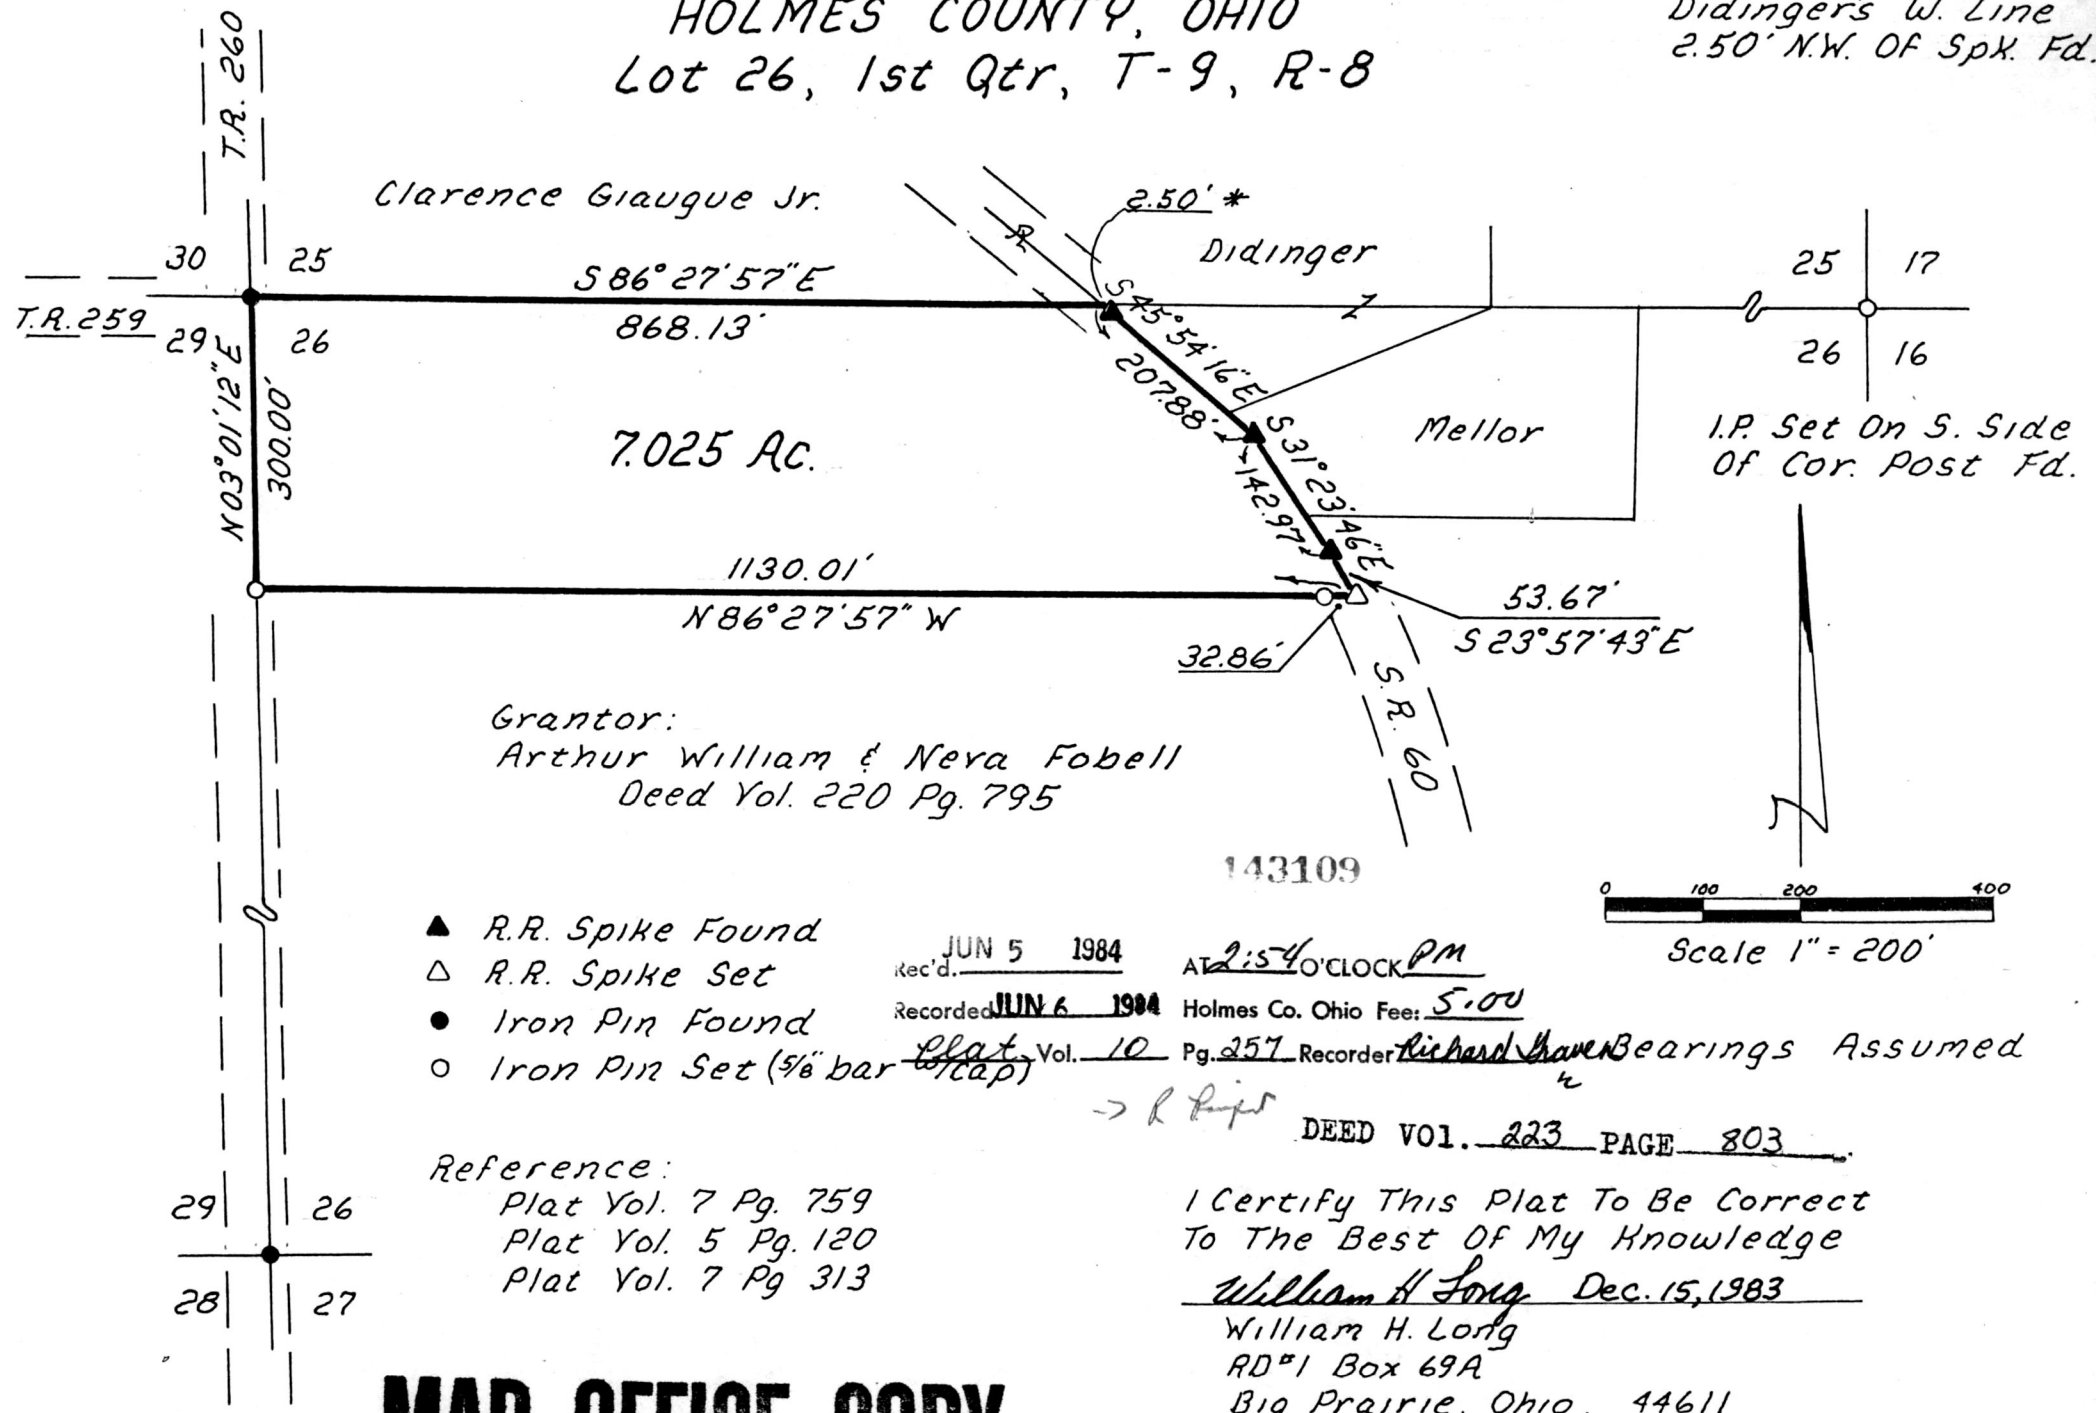

143109  
**MONROE TOWNSHIP**  
**HOLMES COUNTY, OHIO**  
**Lot 26, 1st Qtr, T-9, R-8**

\* Note: Lot Line Intersects  
 Didingers W. Line  
 2.50' N.W. OF Spk. Fd.

VOL 10 PAGE 257

**MAP OFFICE COPY**