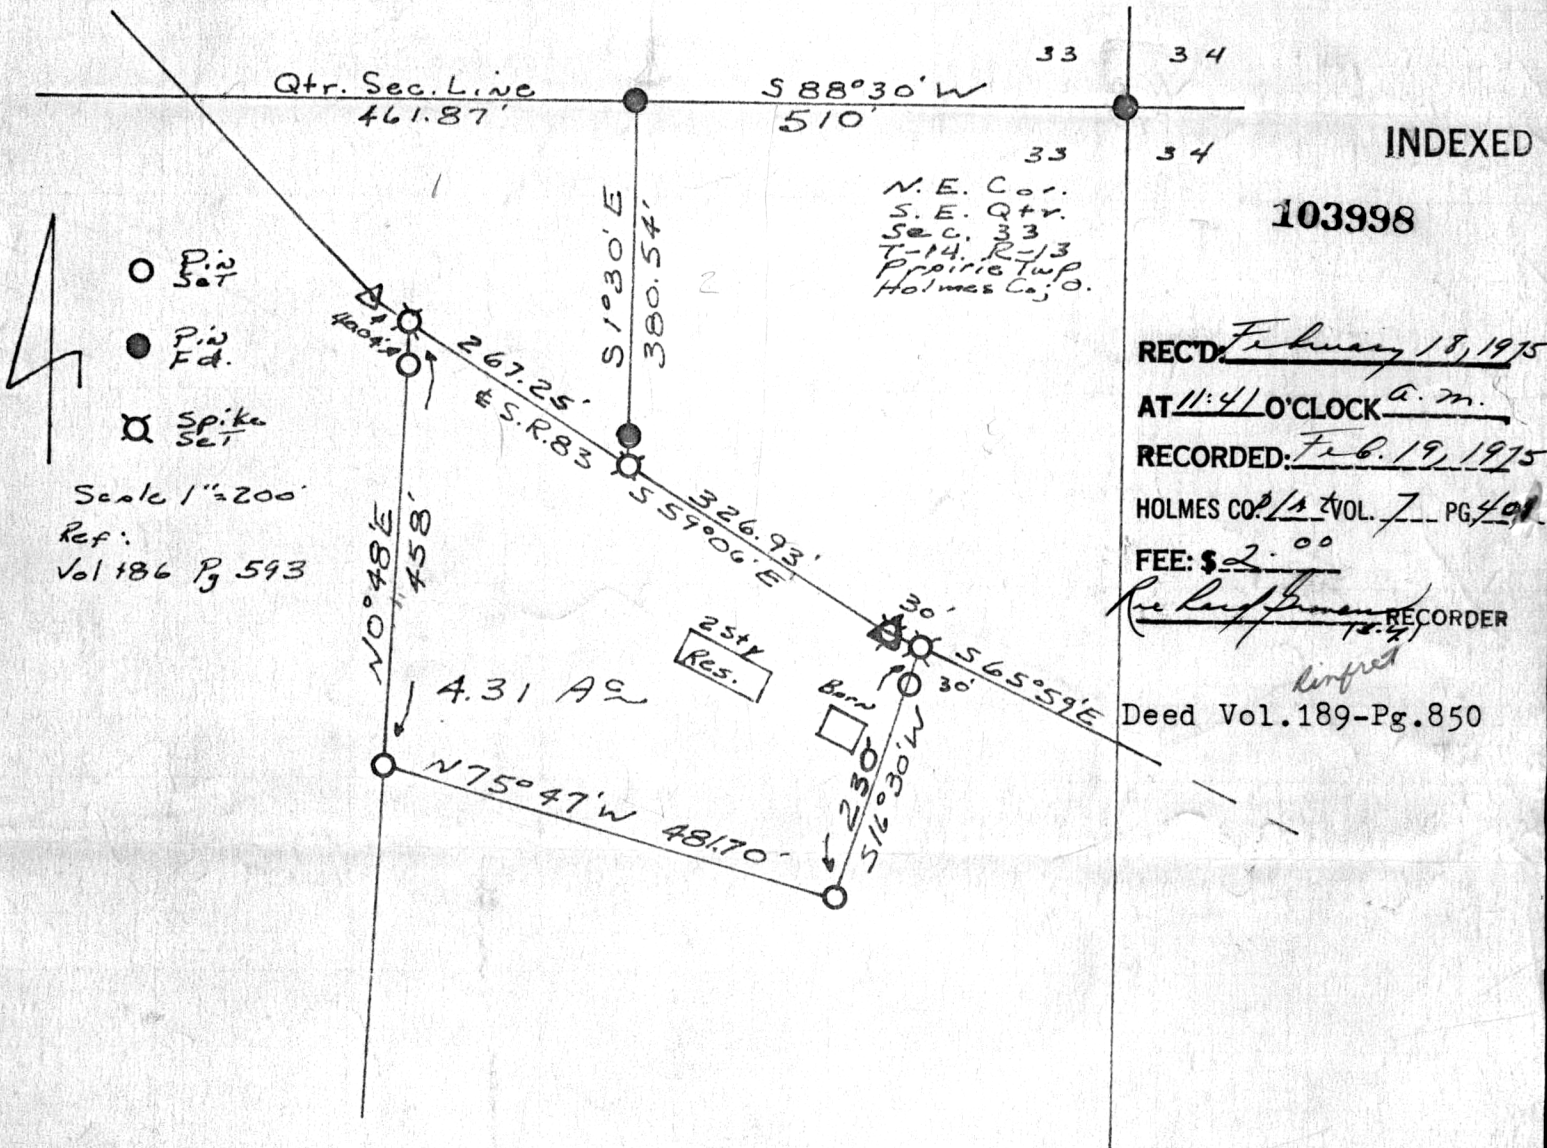

WM. TERRY BURKEY SURVEYING

ROY A. MILLER SURVEY
 S.E. QUARTER SEC. 33
 TOWNSHIP 14-RANGE 13
 PRAIRIE TOWNSHIP
 HOLMES COUNTY, OHIO
 COMPLETED 12/27/1974

I CERTIFY THIS SURVEY TO BE CORRECT
 TO THE BEST OF MY KNOWLEDGE AND BELIEF.

MAP OFFICE COPY

SIGNED

William T. Burkey
 WILLIAM T. BURKEY
 REGISTERED SURVEYOR #5107
 STATE OF OHIO