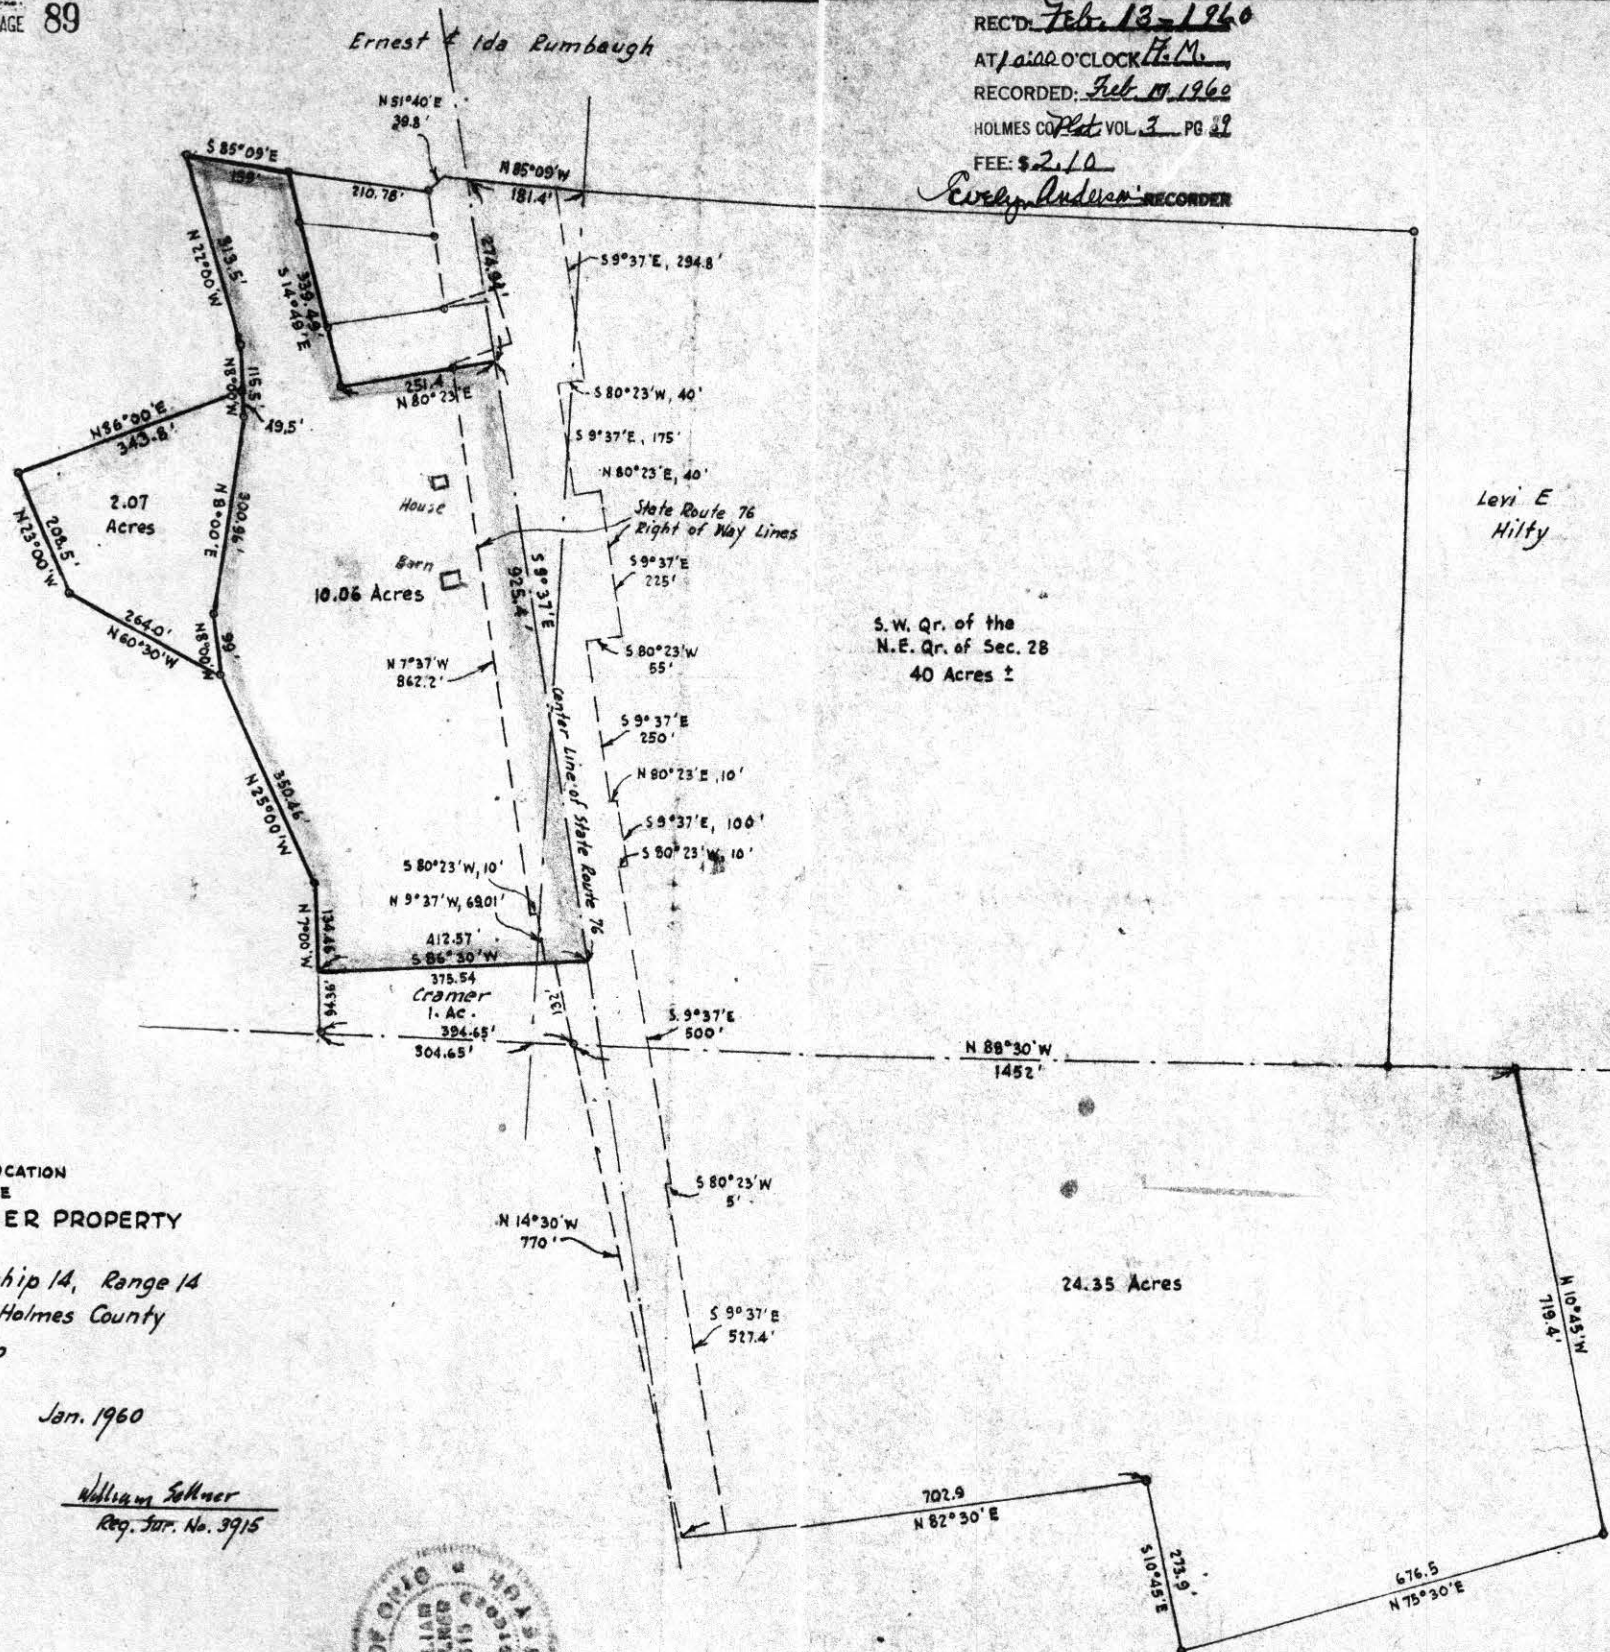

1730g. m.

1.328 Acres
 2.499 Acres
 Total 3.817 Acres

NORTH MONROE ST.

MAP OF THE
 W. O. MILLER PROPERTY
 ON
 NORTH MONROE STREET
 Village of Millersburg
 Hardy Township, Holmes County
 Ohio

Scale 1" = 50 feet
 Drawn from a survey
 and Certified Correct

Ernest & Ida Rumbaugh RECORDED

Ernest & Ida Rumbaugh

Levi E Hilty

S.W. Qr. of the
N.E. Qr. of Sec. 28
40 Acres ±