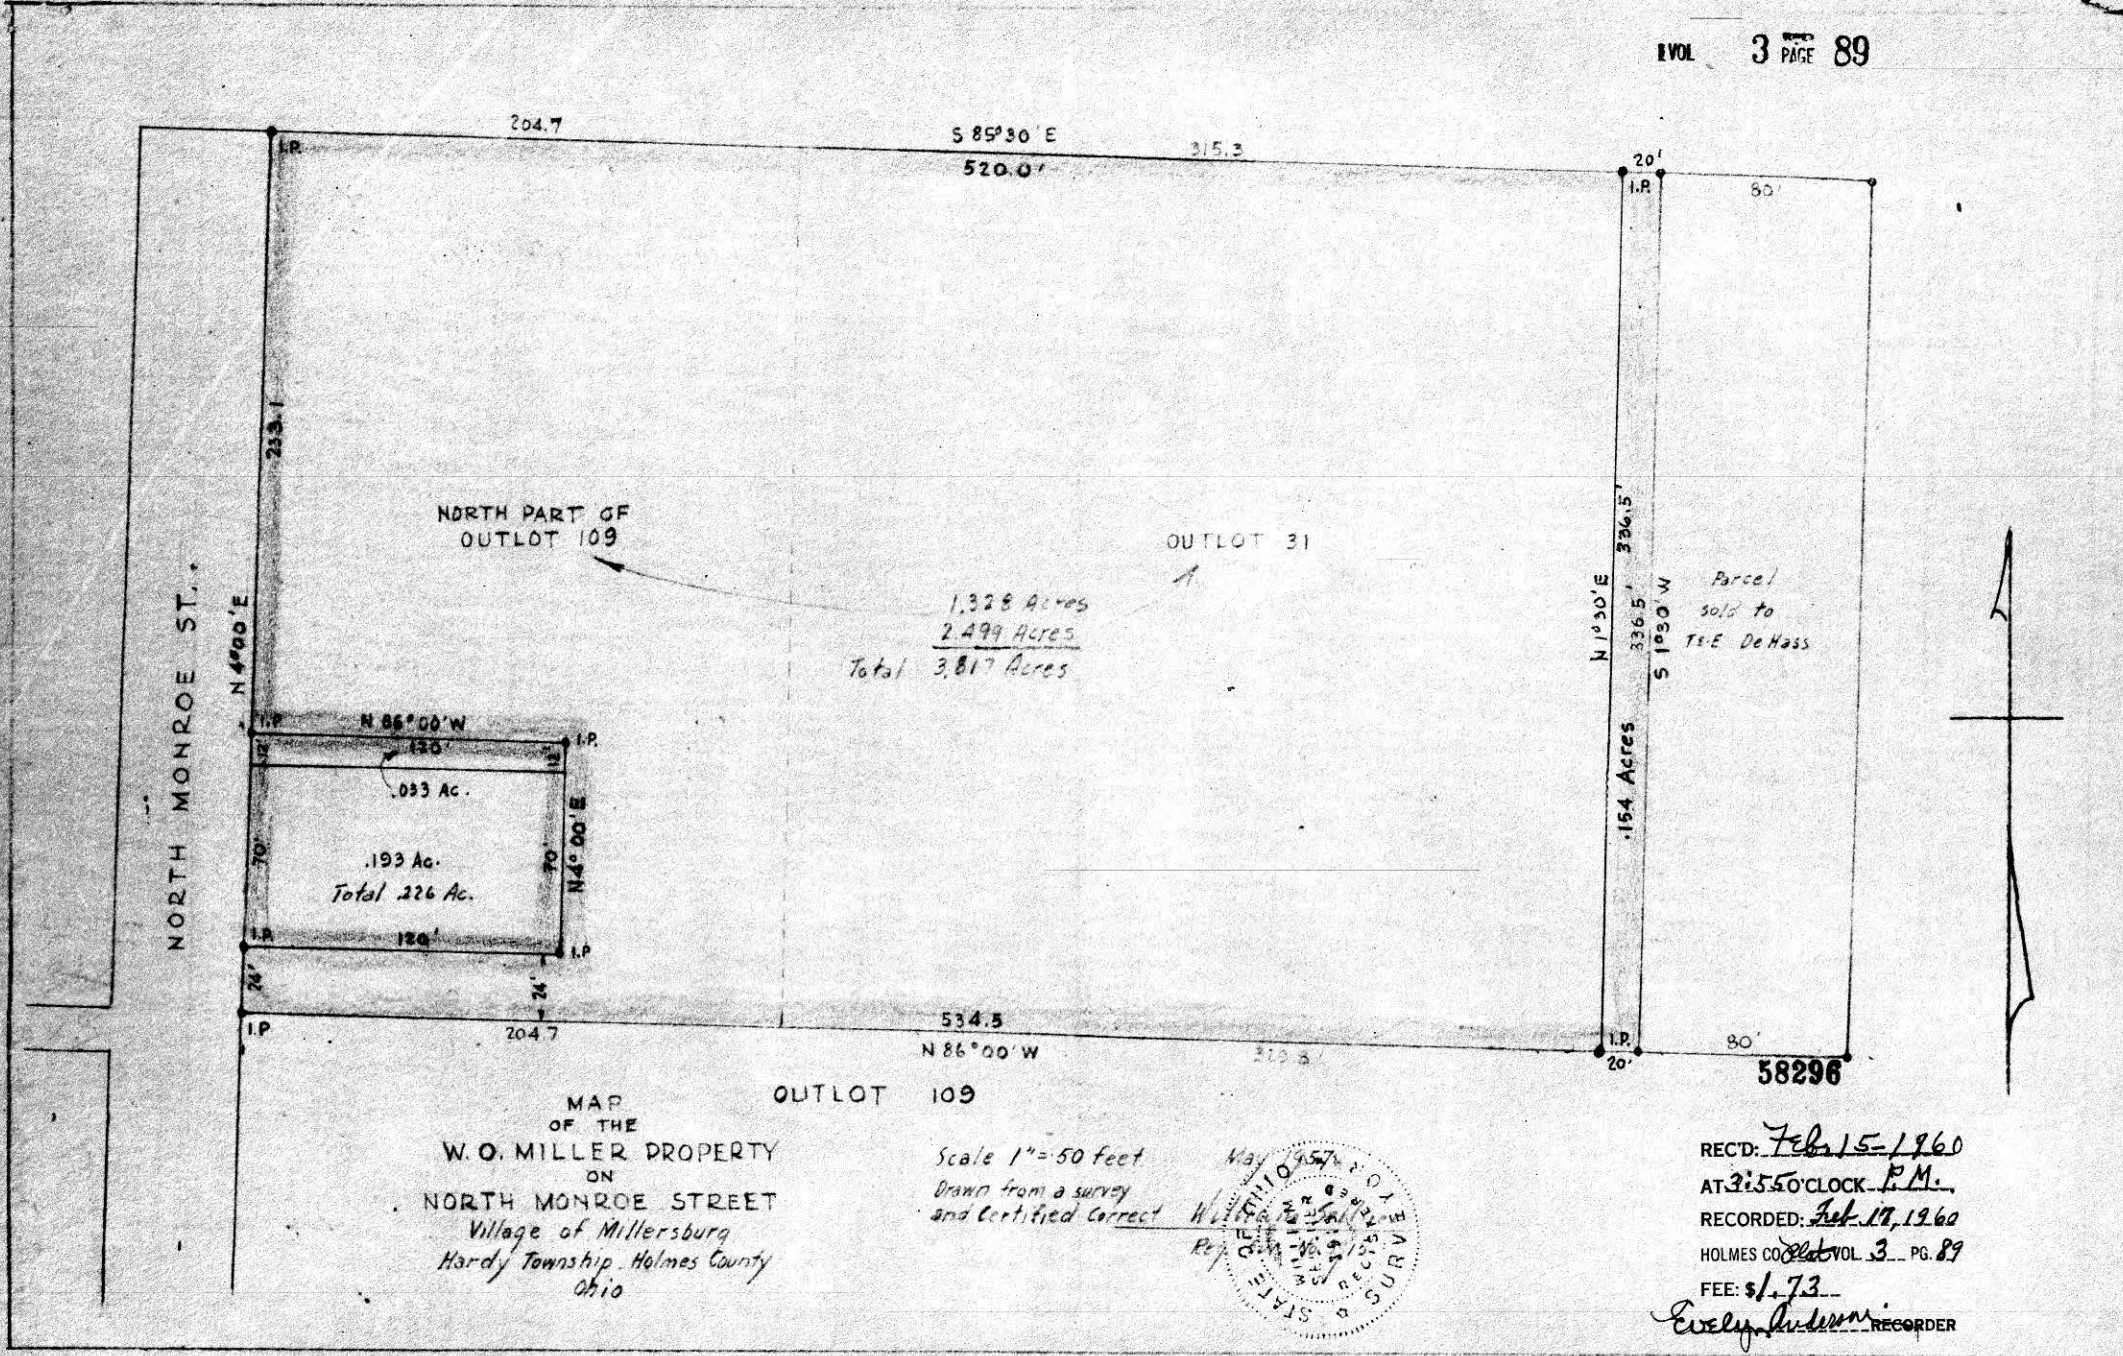

1730g. m.

1.328 Acres
 2.499 Acres
 Total 3.817 Acres

NORTH MONROE ST.

MAP OF THE
 W. O. MILLER PROPERTY
 ON
 NORTH MONROE STREET
 Village of Millersburg
 Hardy Township, Holmes County
 Ohio

Scale 1" = 50 feet
 Drawn from a survey
 and Certified Correct

Ernest & Ida Rumbaugh RECORDED

Ernest & Ida Rumbaugh

Levi E Hilty

S.W. Qr. of the
N.E. Qr. of Sec. 28
40 Acres ±