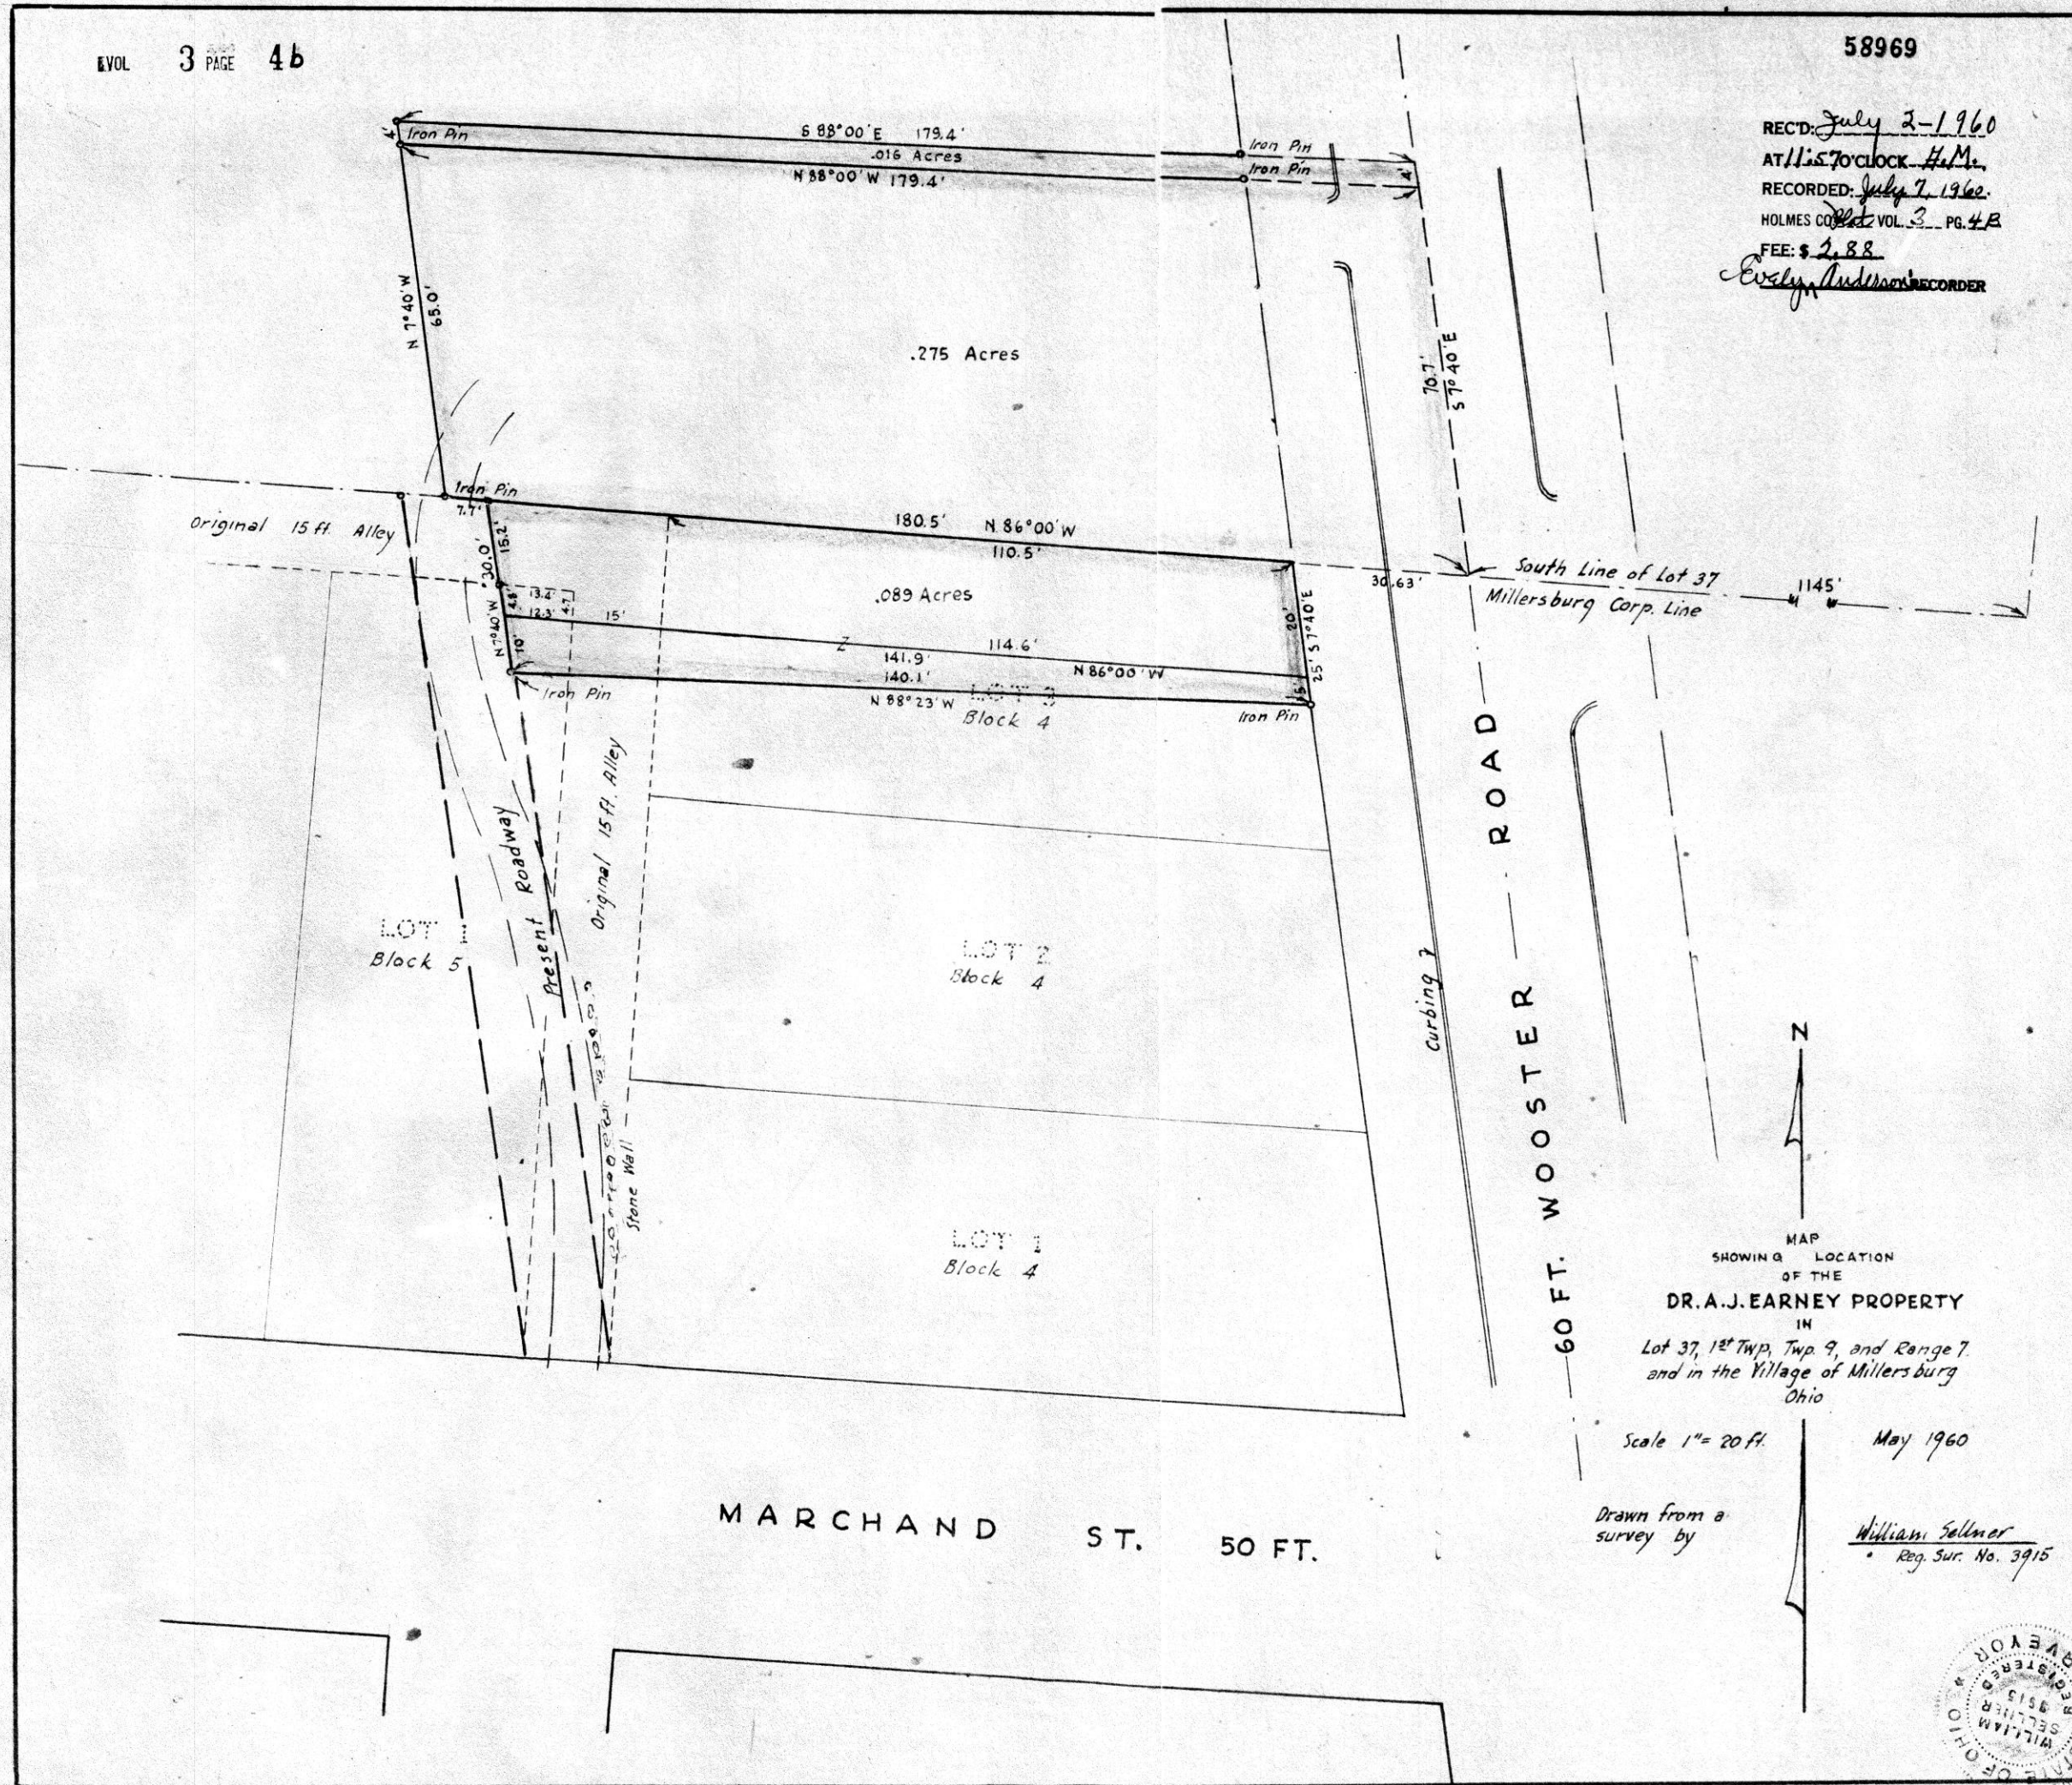

58969

RECT: July 2-1960
 AT 11:57 O'CLOCK H.M.
 RECORDED: July 7, 1960
 HOLMES CO. VOL. 3 PG. 4B
 FEE: \$ 2.88
 Evelyn Anderson RECORDER

MAP
 SHOWING LOCATION
 OF THE
 DR. A. J. EARNEY PROPERTY
 IN
 Lot 37, 1st Twp, Twp. 9, and Range 7,
 and in the Village of Millersburg
 Ohio

Scale 1" = 20 ft. May 1960

Drawn from a
 survey by

William Sellmer
 Reg. Sur. No. 3915