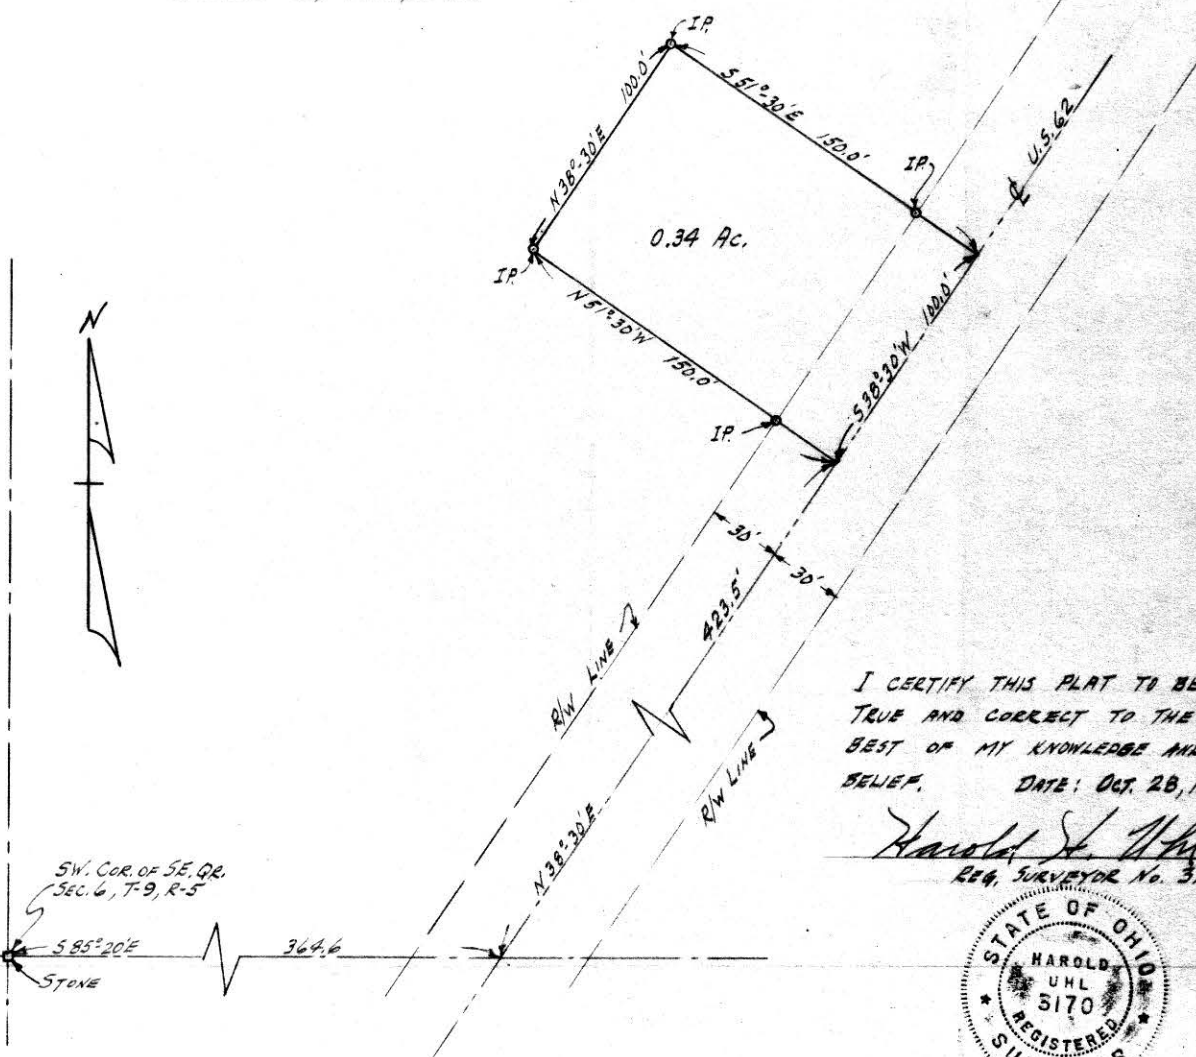

55585

REC'D: Nov. 13-1958
 AT 9:45 O'CLOCK A.M.
 RECORDED: Nov. 13-1958
 HOLMES CO. Vol. 3 PG. 33
 FEE: \$1.00

Evelyn Anderson RECORDER

55592

REC'D: November 19, 1958

AT 1:30 O'CLOCK P.M.

RECORDED: November 14, 1958

HOLMES CO. PLAT VOL. 3 PG. 23

FEE: \$ 1.85

Evelyn Anderson, RECORDER
V.L.

PLAT OF A .34 ACRE TRACT IN BERLIN
TOWNSHIP, HOLMES COUNTY, OHIO.

SOUTHEAST QUARTER OF SECTION 6,
TOWNSHIP 9, RANGE 5.

I CERTIFY THIS PLAT TO BE
TRUE AND CORRECT TO THE
BEST OF MY KNOWLEDGE AND
BELIEF. DATE: OCT. 28, 1958