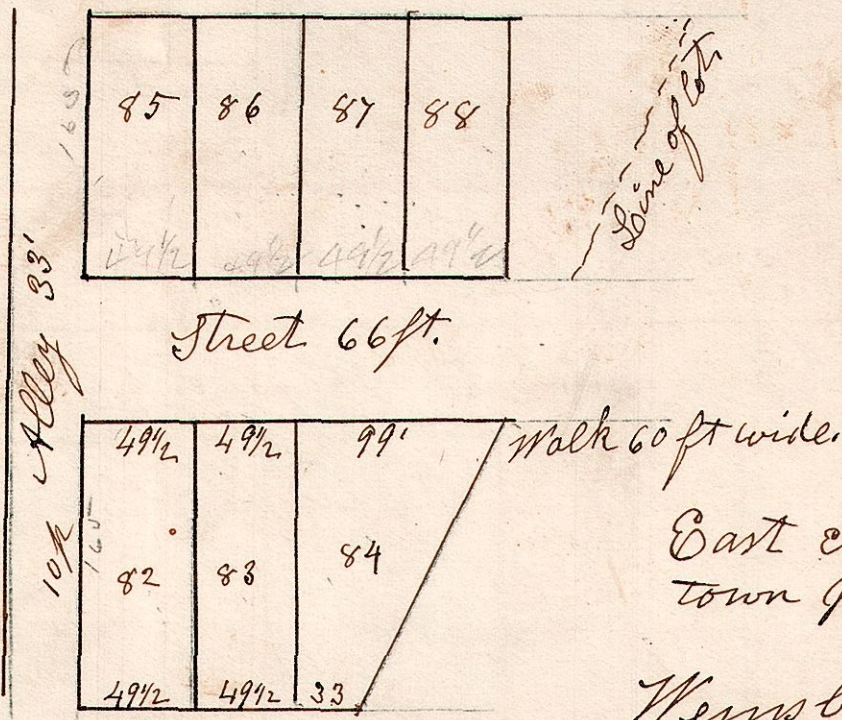

4-10-38-30

18 15 12 9 6 3

45 2 1/2
27 1/2
18 1/2

First addition of in lots to Winesberg.
The above is situated on the west side of the
original plat of Winesberg on lot 38. No. 11 see 3.
March 6 1840.

4-10-38-30

East end of the original
town plat.
Winesberg