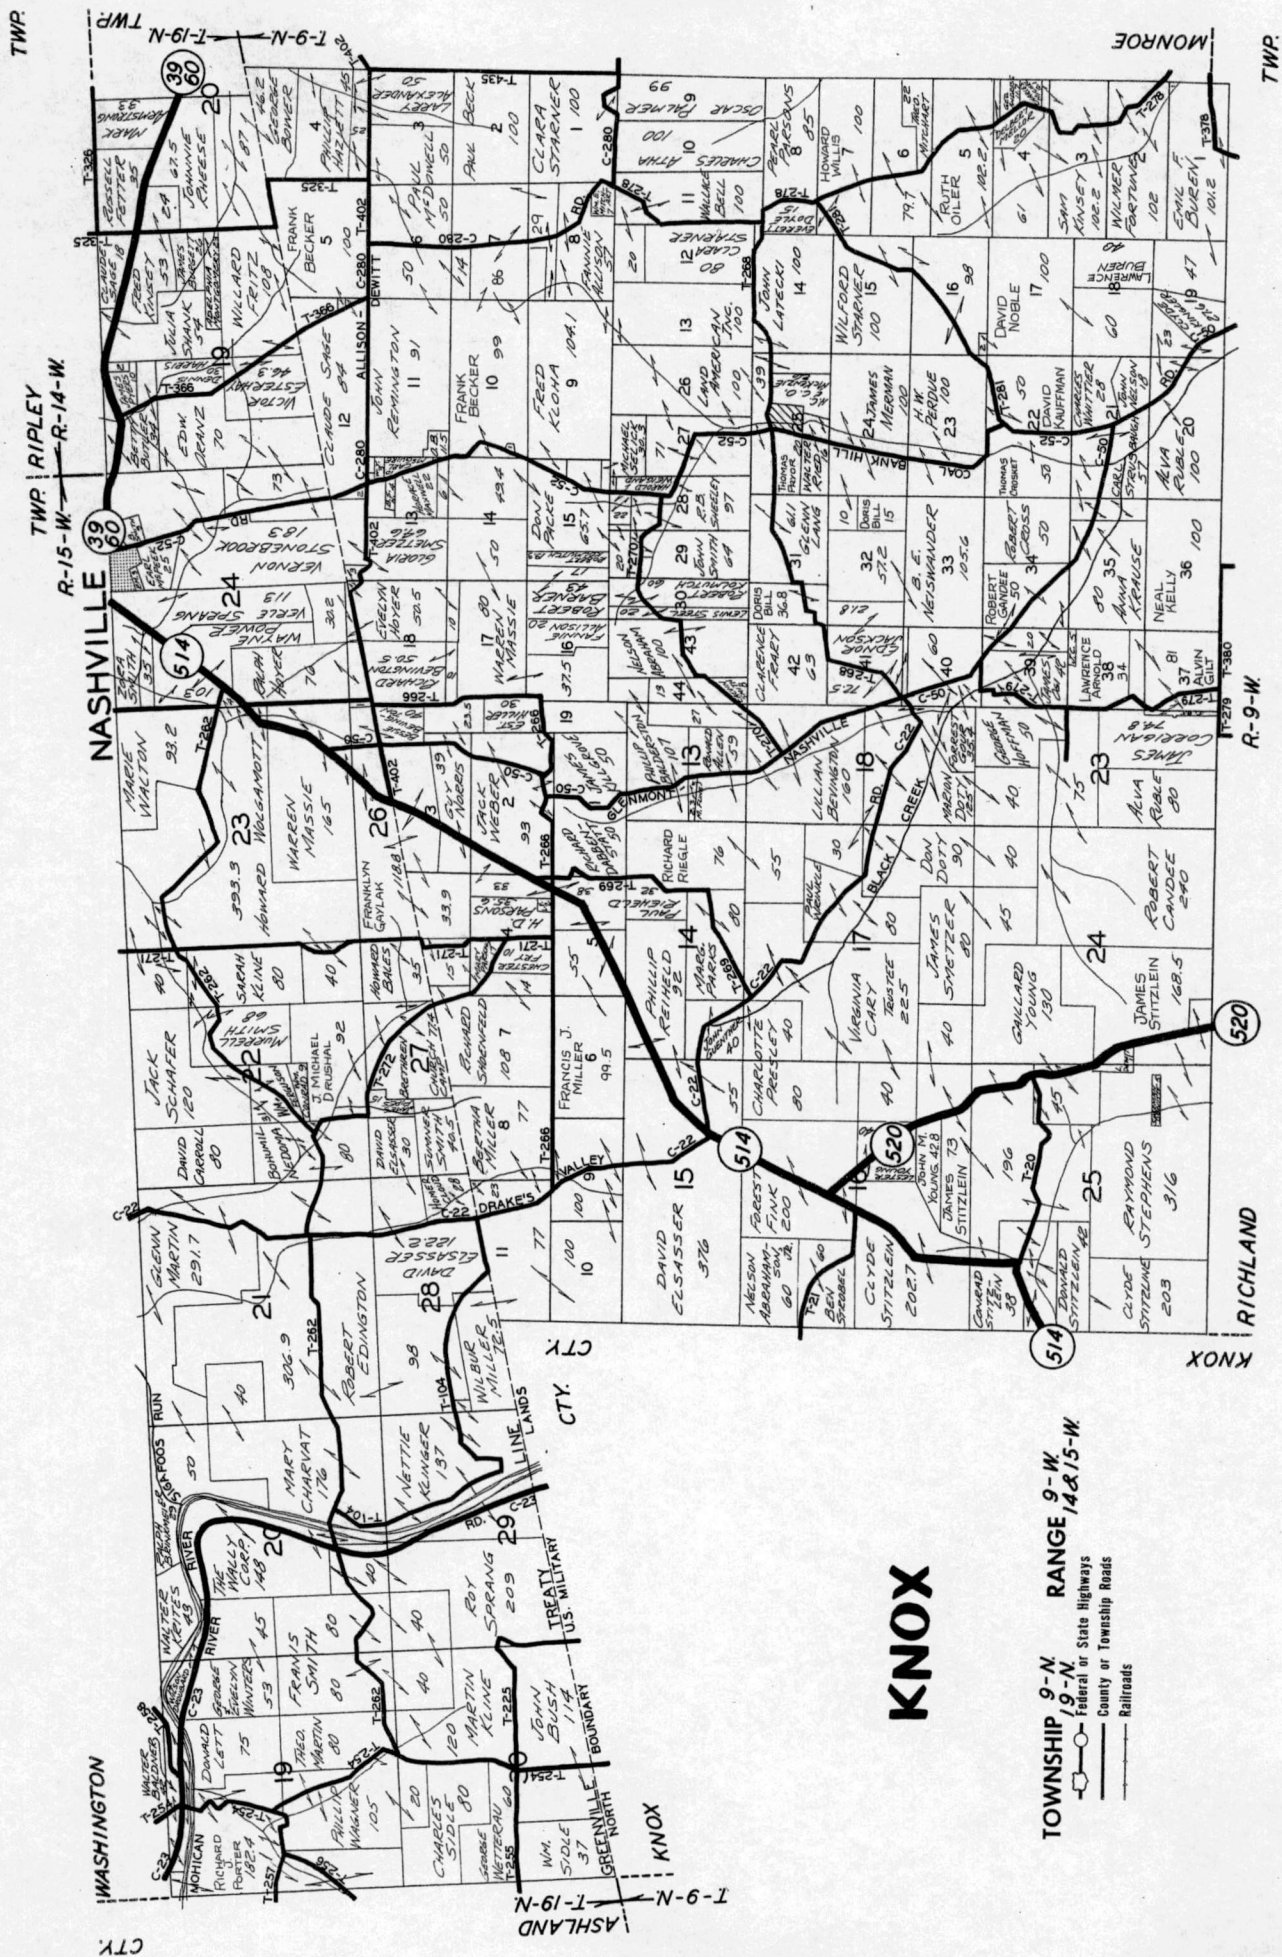

TWP WALNUT CREEK

R-5-W
R-4-W

TWP

CTY

HARDY

TOWNSHIP 9-N. RANGE 6&7-W.

Federal or State Highways
County or Township Roads
Railroads

LEHMAN Hardware & Appliances

TWP.

TWP. RIPLEY
R-15-W

NASHVILLE
39
60
514

WASHINGTON
T-9-N
T-19-N

MONROE

TWP.

R-9-W

RICHLAND

TOWNSHIP 8 - N. RANGE 8 & 9 - W.

Federal or State Highways
County or Township Roads
Railroads

RICHLAND TWP.

R-9-W R-8-W

TWP. MONROE

TWP.

CTRY

T-8-N