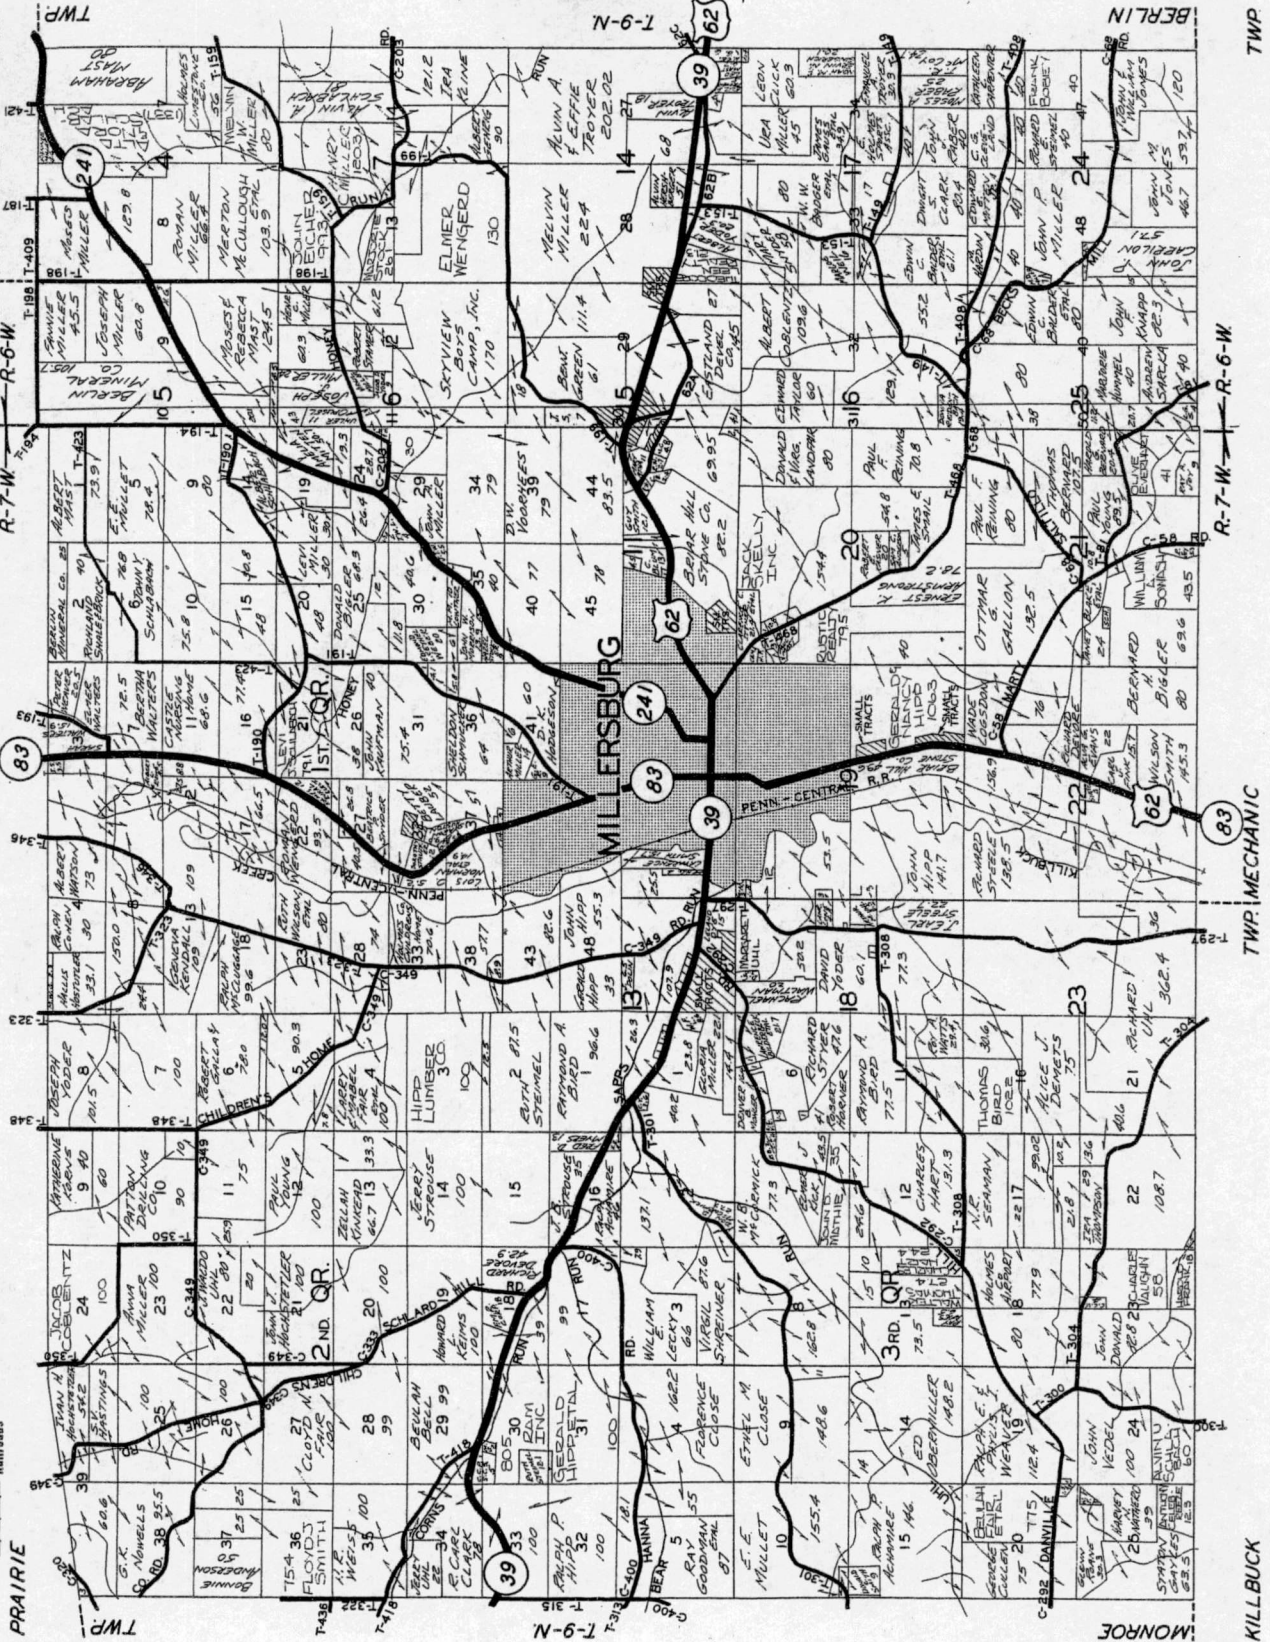

TWP WALNUT CREEK

R-5-W
R-4-W

TWP

CTY

HARDY

TOWNSHIP 9-N. RANGE 6&7-W.

Federal or State Highways
County or Township Roads
Railroads

LEHMAN Hardware & Appliances