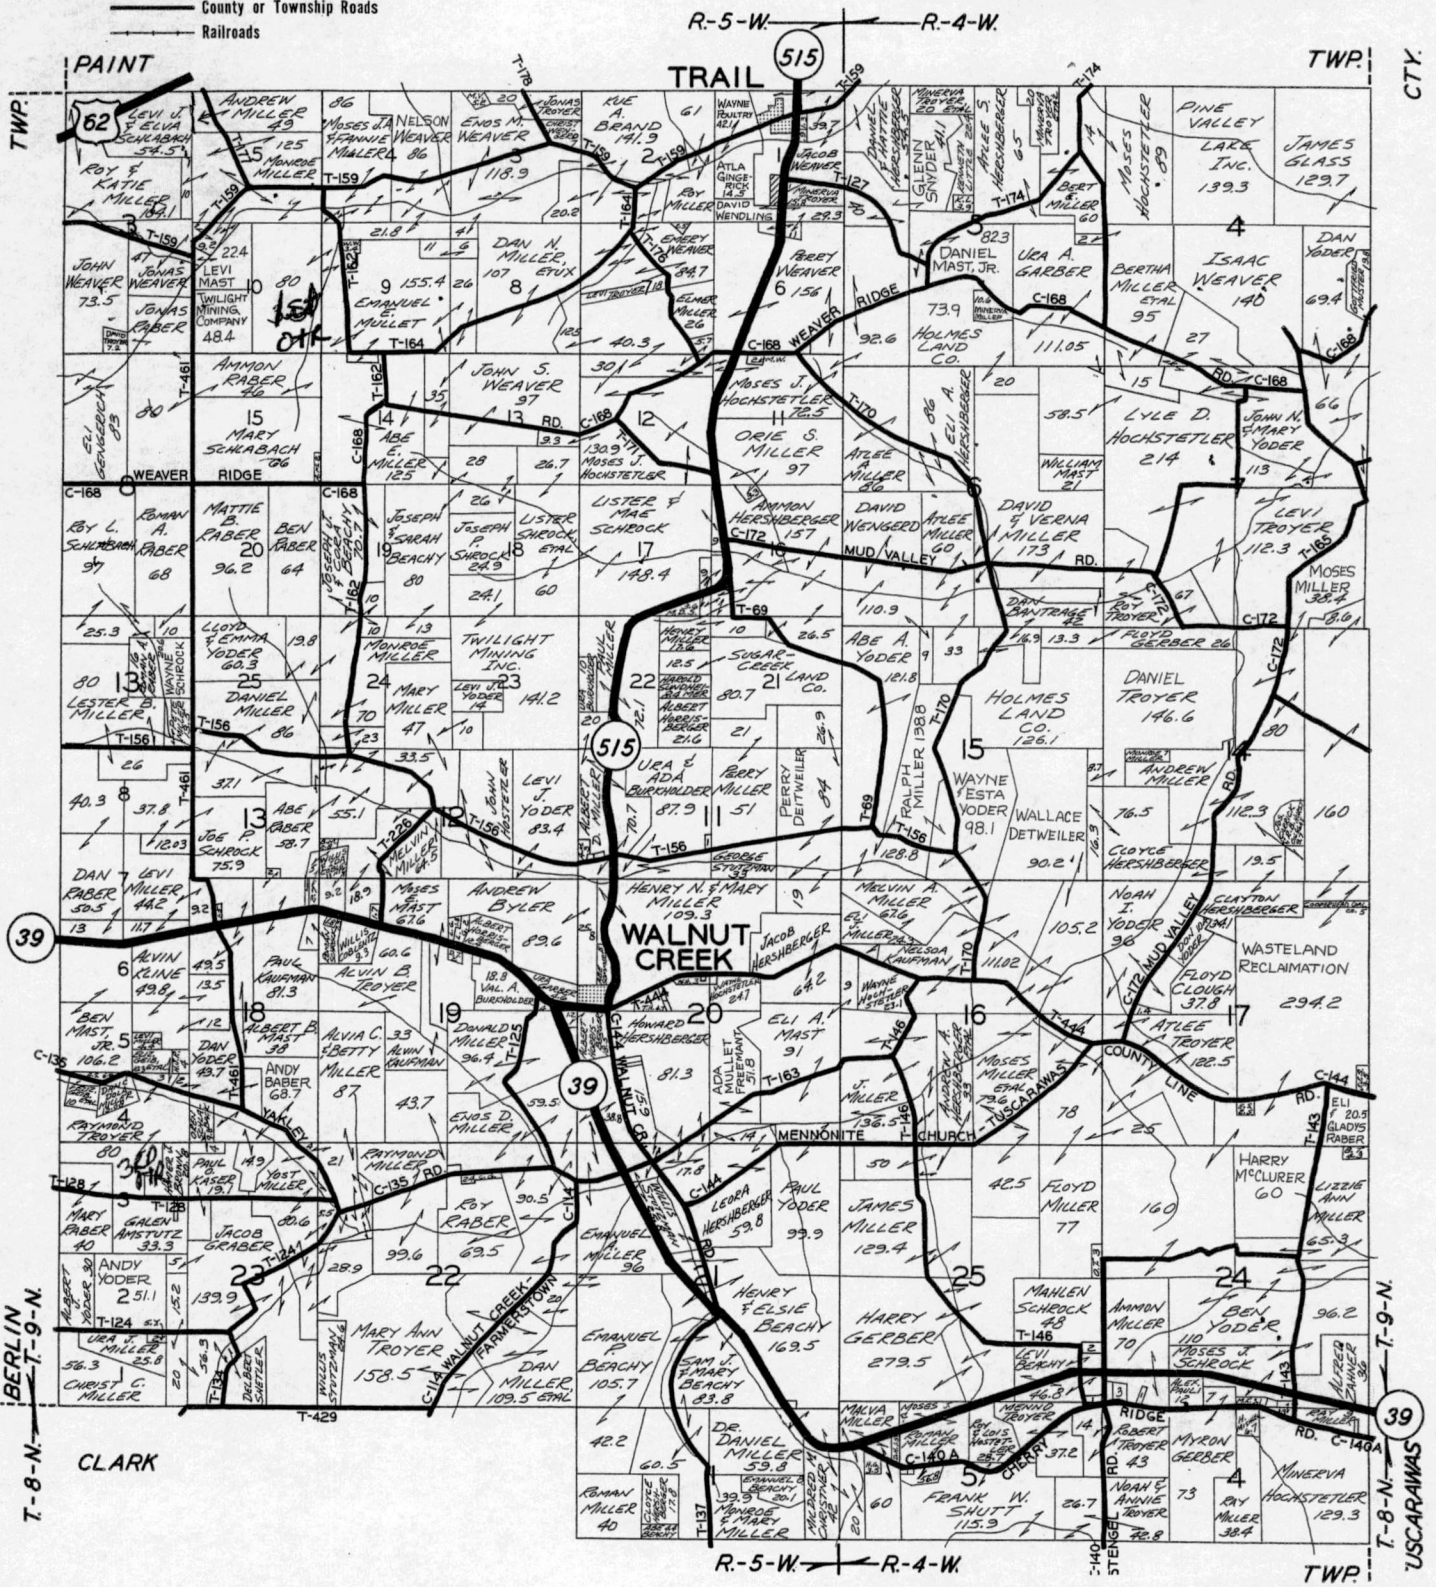

TOWNSHIP 8&9-N. RANGE 4&5-W.

WALNUT CREEK

E. P. Gerber & Sons

LUMBER * HARDWARE * WHEELING STEEL ROOFING PRODUCTS
Complete Line of Builders Supplies
Kidron, Ohio 44636   PHONE 857-2021