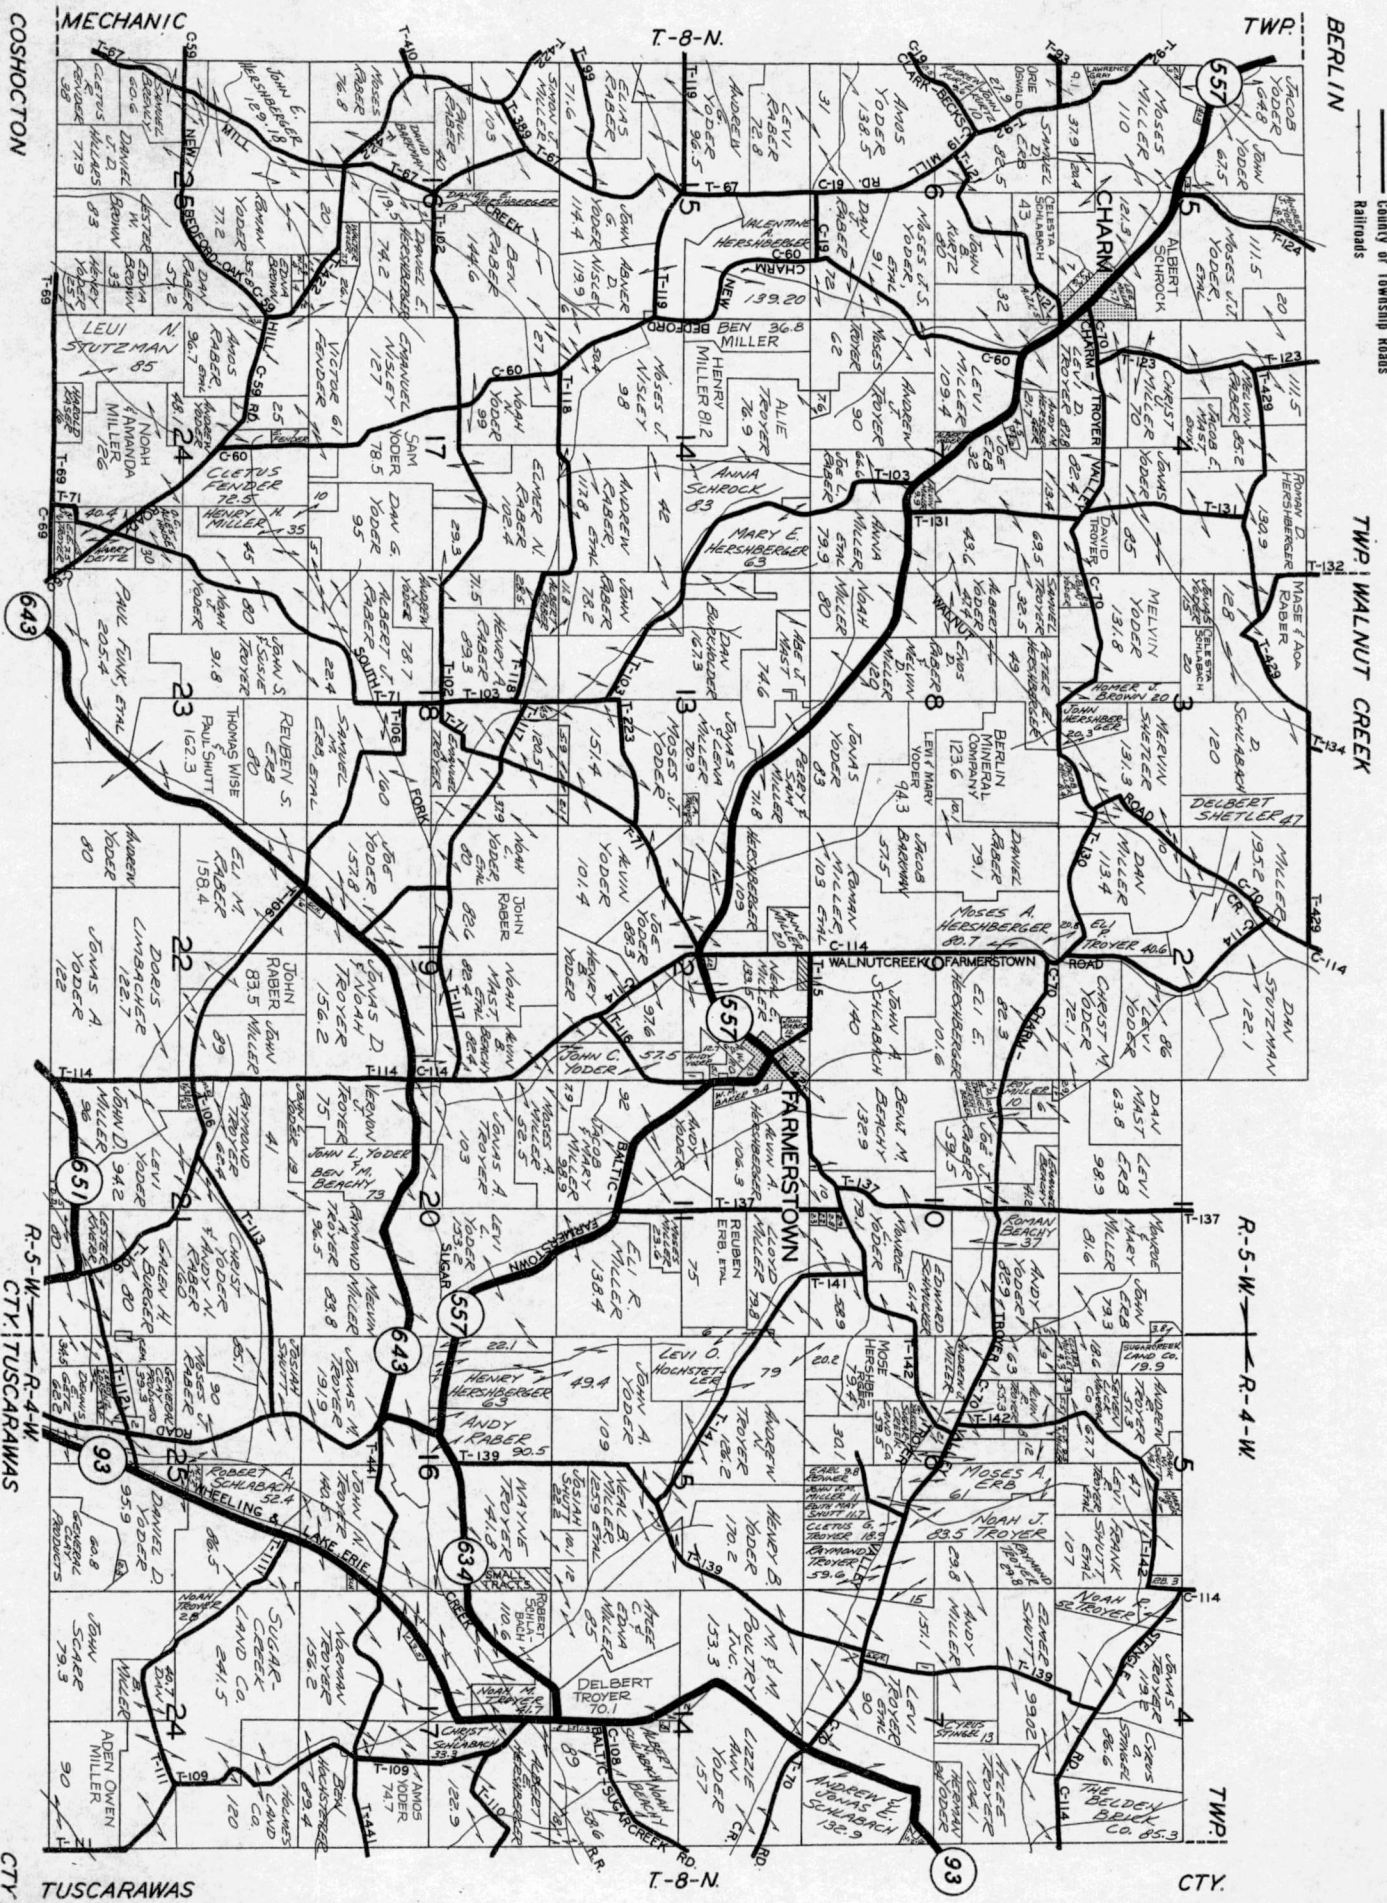

CLARK

COSHOCTON

R-5-W
R-4-W
CTY: TUSCARAWAS

CTY: TUSCARAWAS

BERLIN

TWP WALNUT CREEK

R-5-W
R-4-W

TWP

CTY