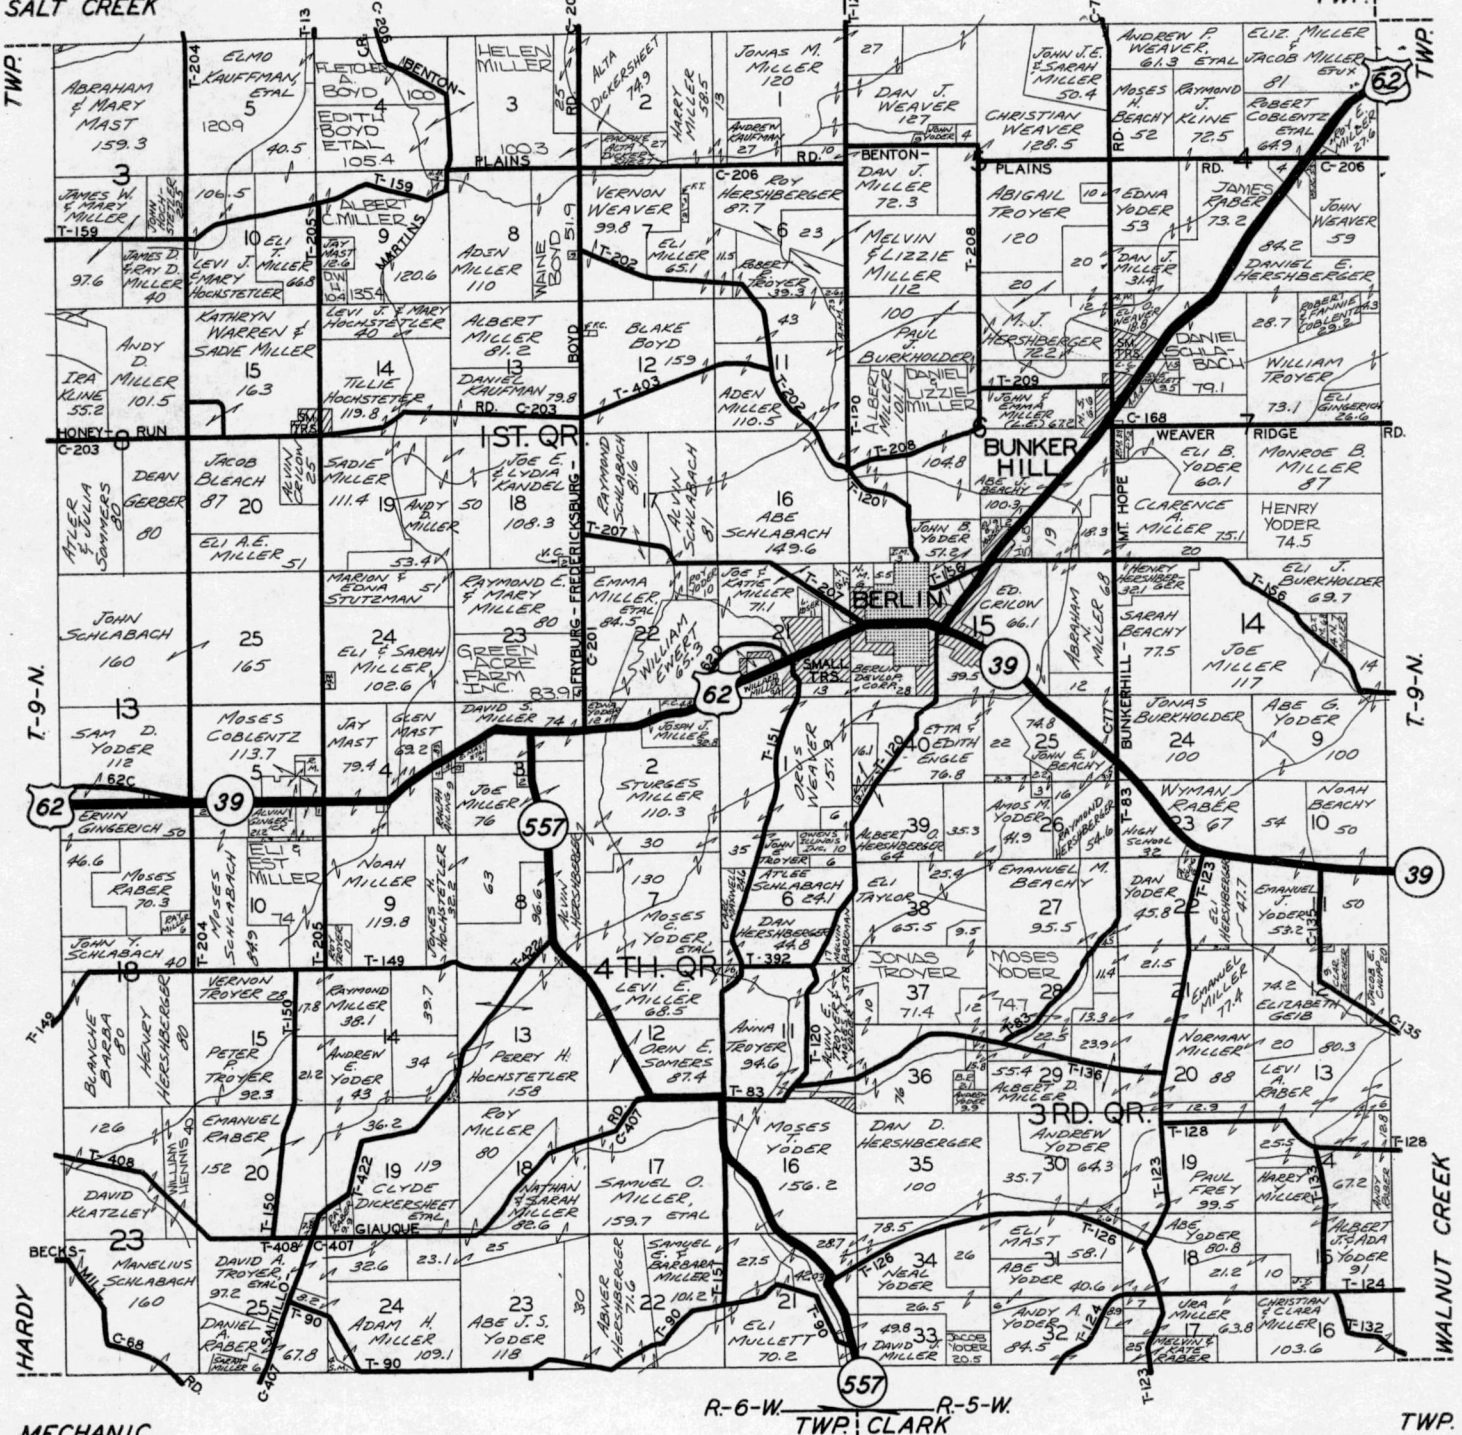

Federal or State Highways
County or Township Roads
Railroads

R-6-W ← R-5-W

SALT CREEK

MECHANIC

R-6-W ← R-5-W

TWP. CLARK

TWP.

YODER HYBRID CORN COMPANY

The Corn Belt's Finest Inbreds In The Right Combinations

* THE LARGEST YIELD IN EVERY FIELD *

On The North Edge of Berlin