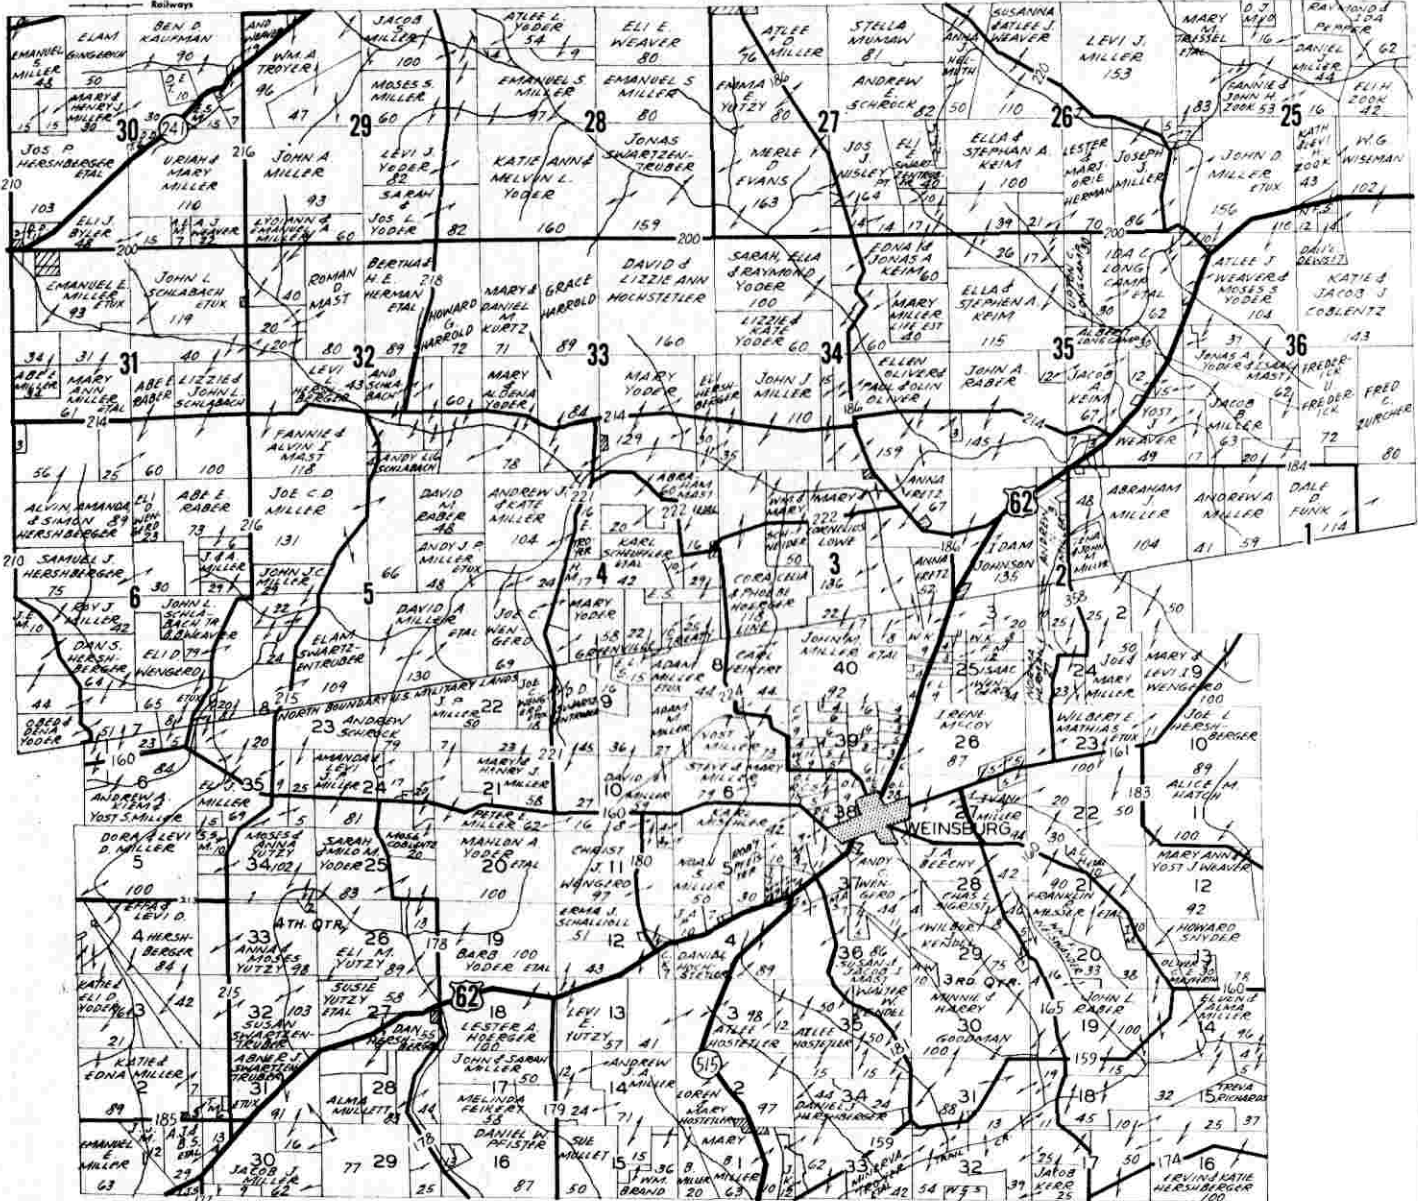

15-N 11-W
 TOWNSHIP 14-N. RANGE 4-W.
 10-N 5-W.
 Federal or State Highways
 County or Township Roads
 Railways

PAINT

MT. HOPE GROCERY & LOCKER

GROCERIES *** MEATS *** PRODUCE

Phone MILLERSBURG 474-Y

MT. HOPE, OHIO