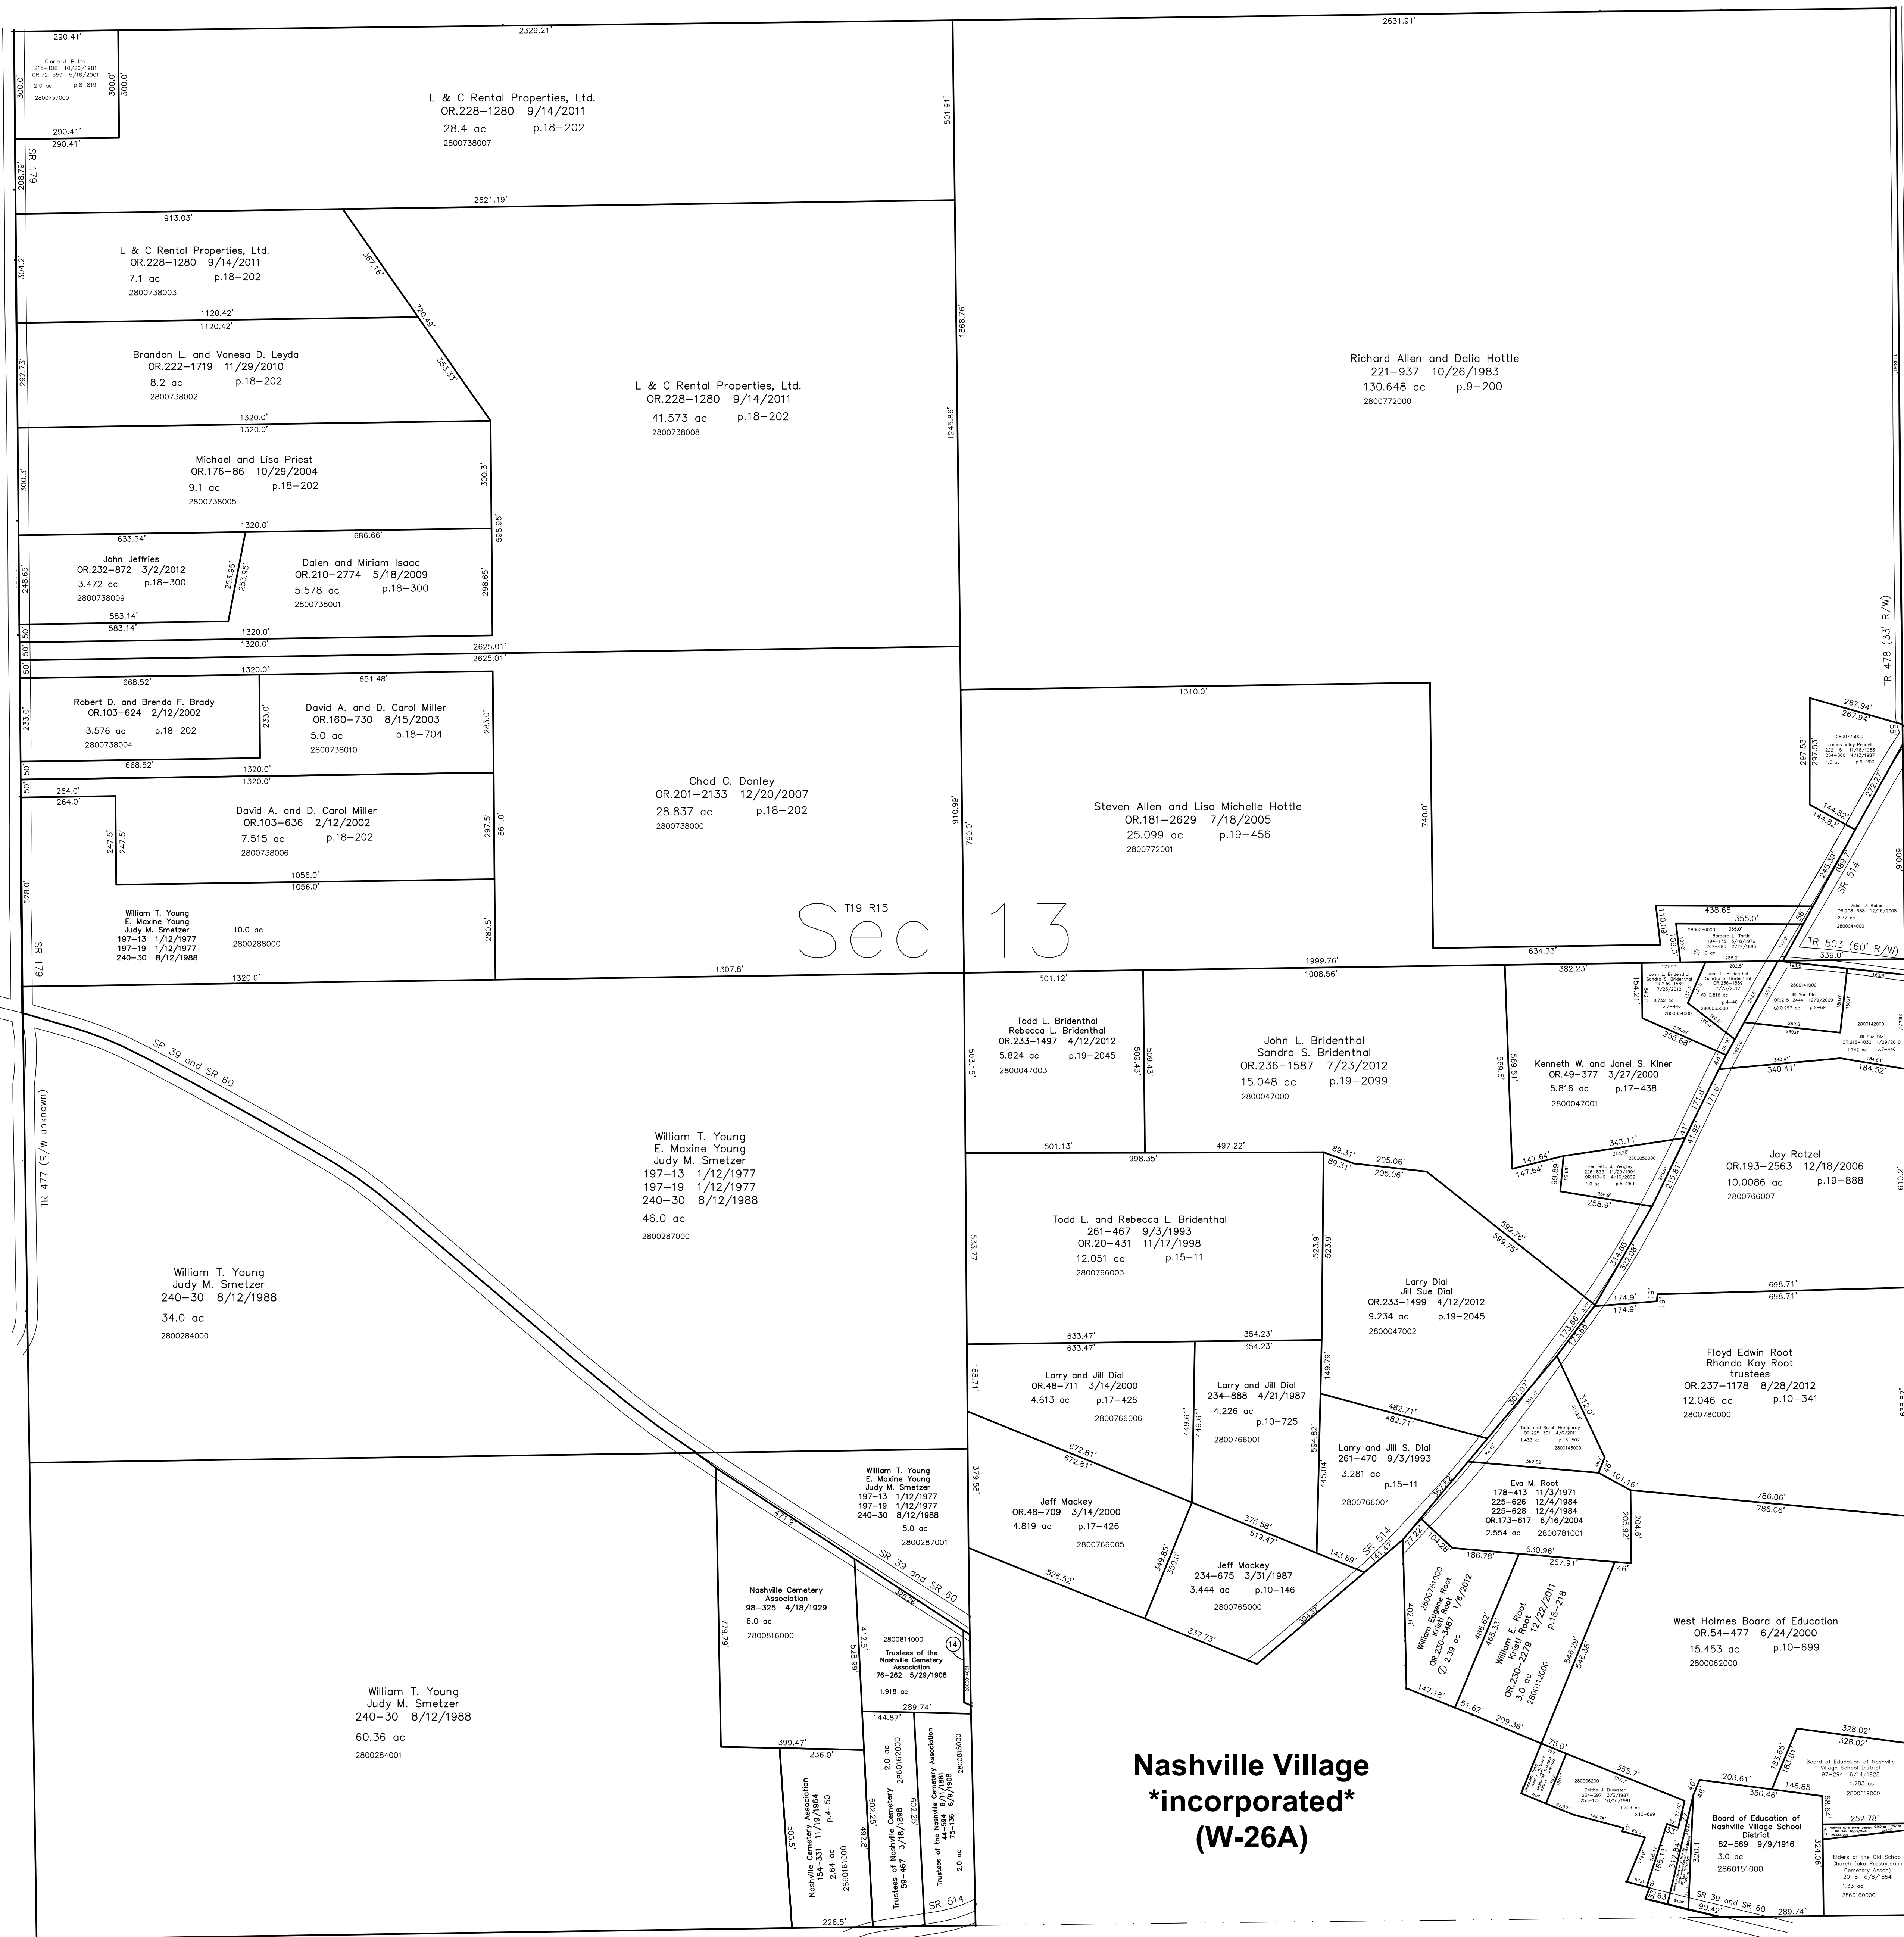

T19, R15, Sec.14 W-21

Ripley Township T17, R14, Sec.18 RP-01

Last Revision: 8/28/2012

T-19, R-15, Sec. 13
Washington Twp.
Holmes County, Ohio

W-26

new survey required for next transfer