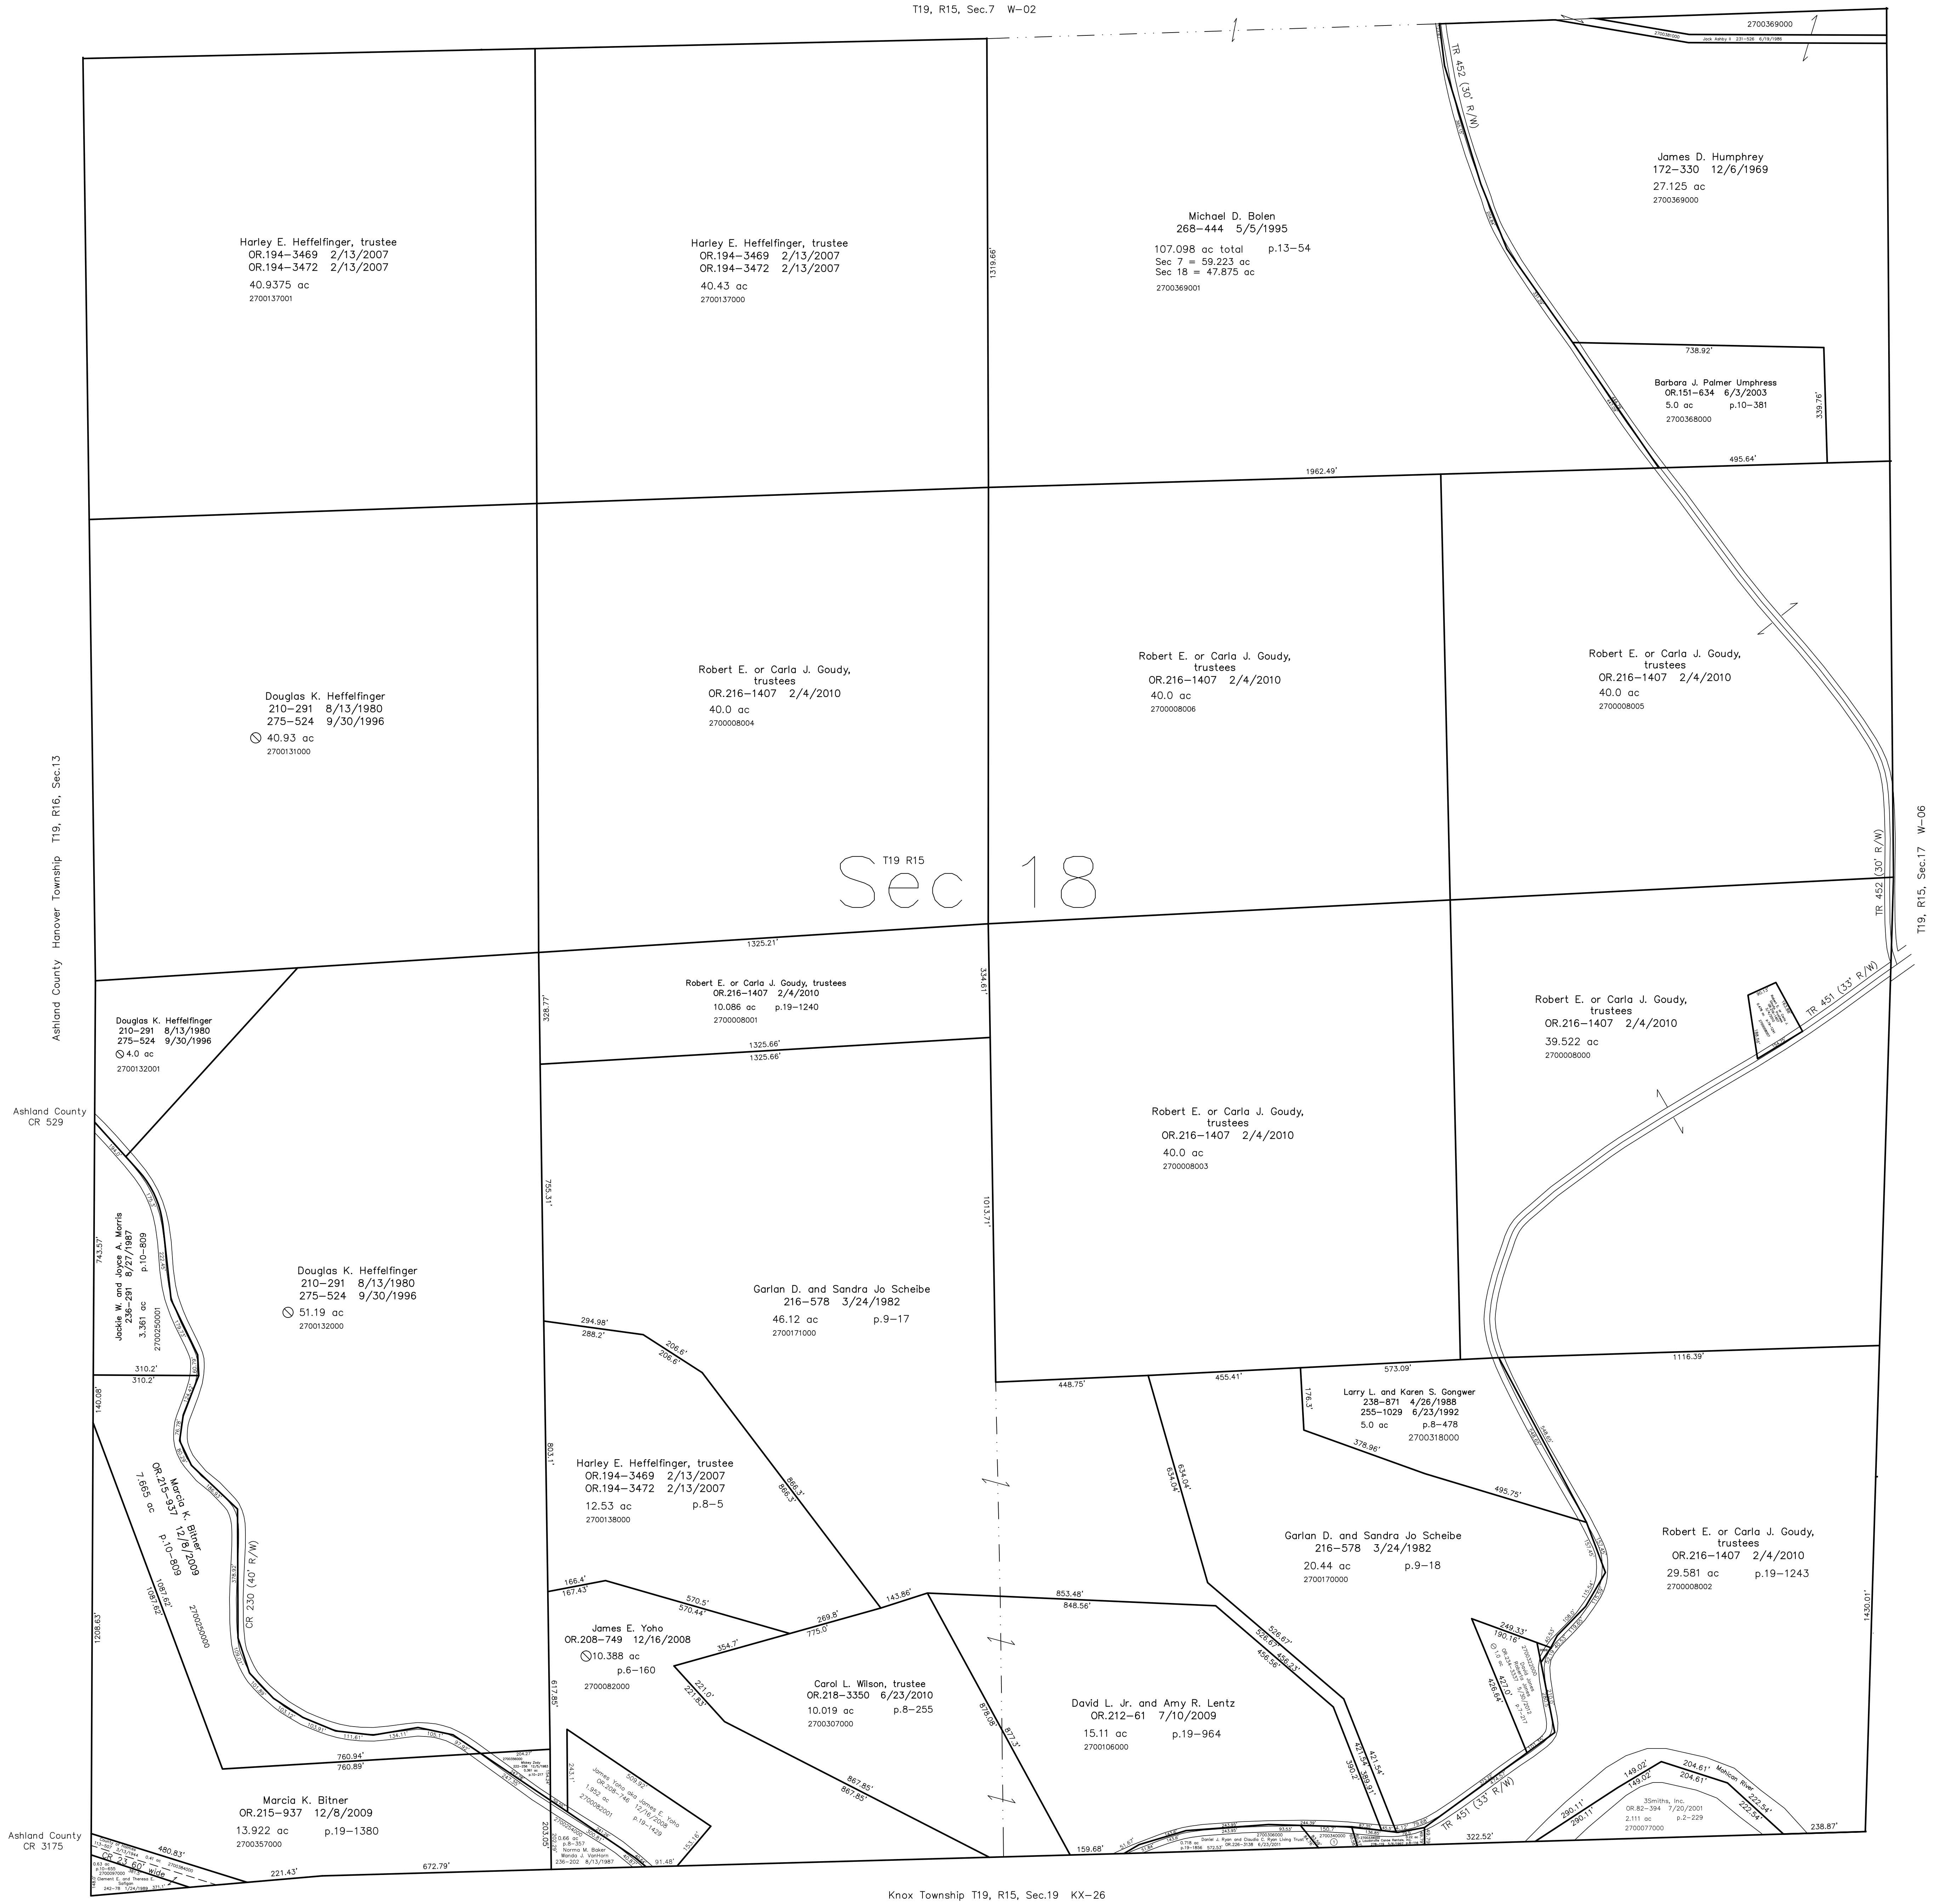

2700340000 ① Loudonville Canoe Rentals, Inc.
278-119 5/6/1997
0.188 ac p.8-214

Ashland County Hanover Township T19, R16, Sec.13

Ashland County CR 529

Ashland County CR 3175

T19, R15, Sec.17 W-06

Last Revision: 5/30/2012
T-19, R-15, Sec. 18
Washington Twp.
Holmes County, Ohio

⊙ new survey required for next transfer

W-01