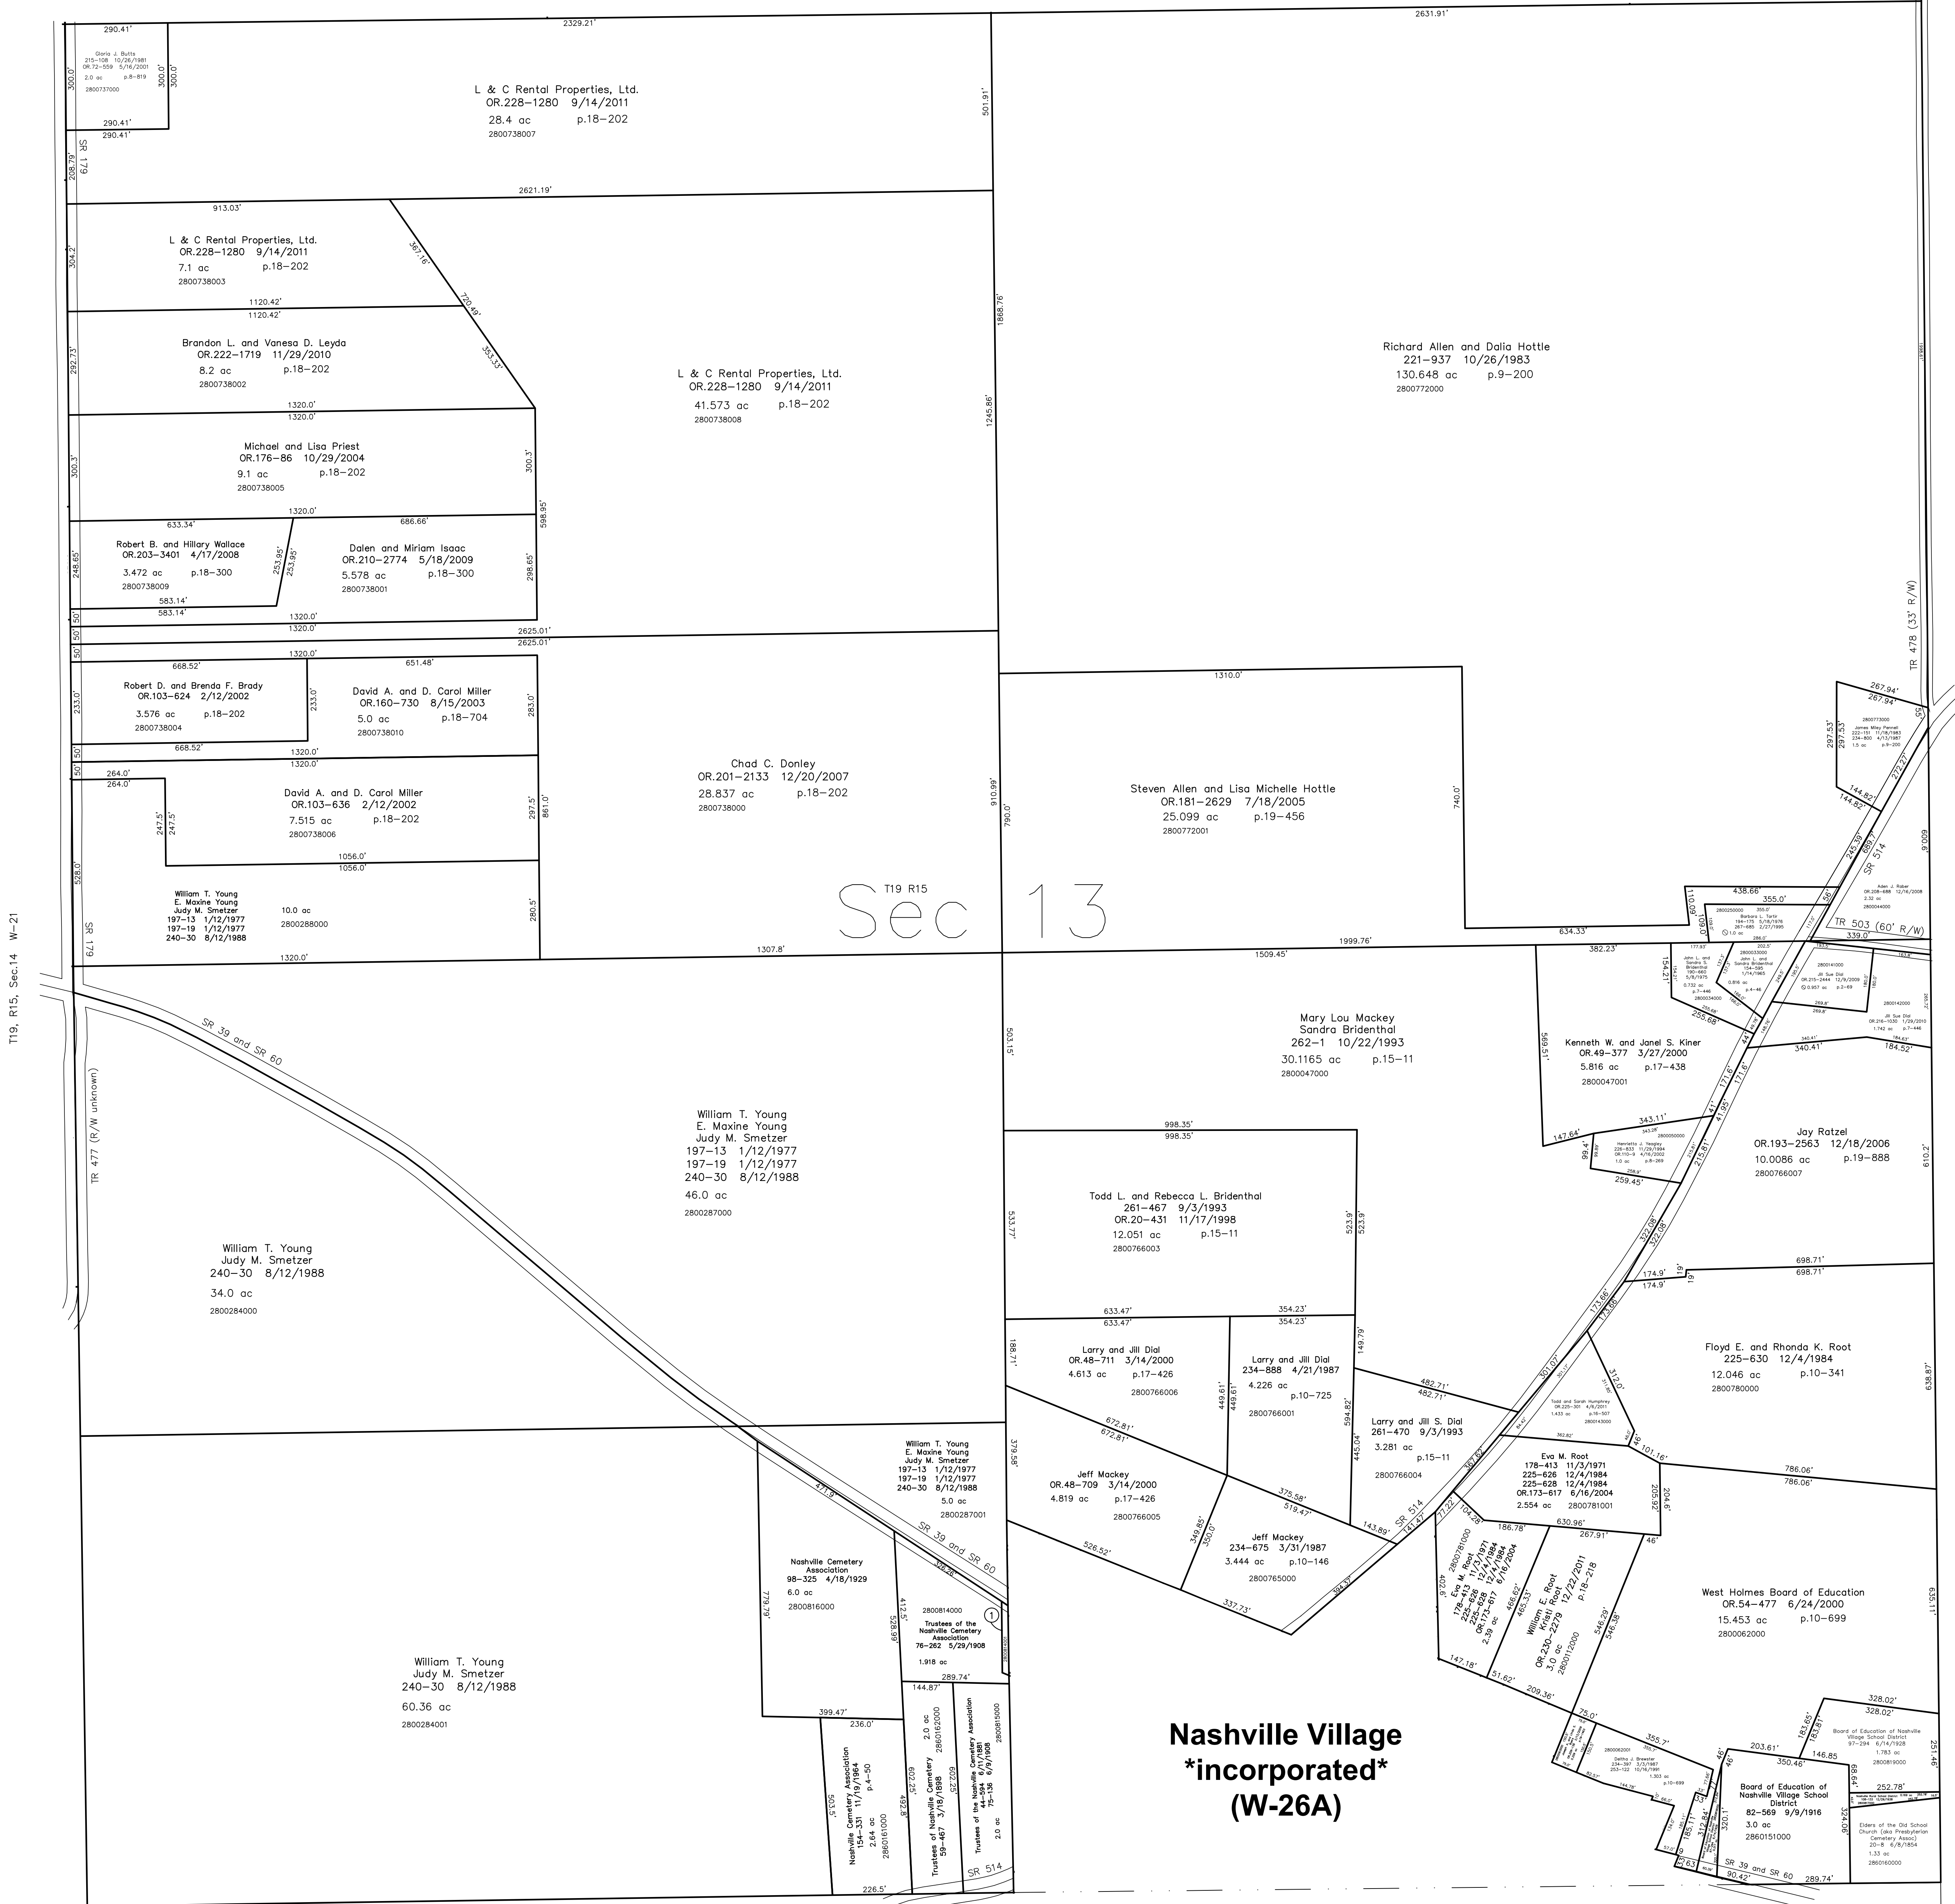

T19, R15, Sec.14 W-21

Ripley Township T17, R14, Sec.18 RP-01

Last Revision: 12/22/2011

T-19, R-15, Sec. 13
Washington Twp.
Holmes County, Ohio

W-26

new survey required for next transfer