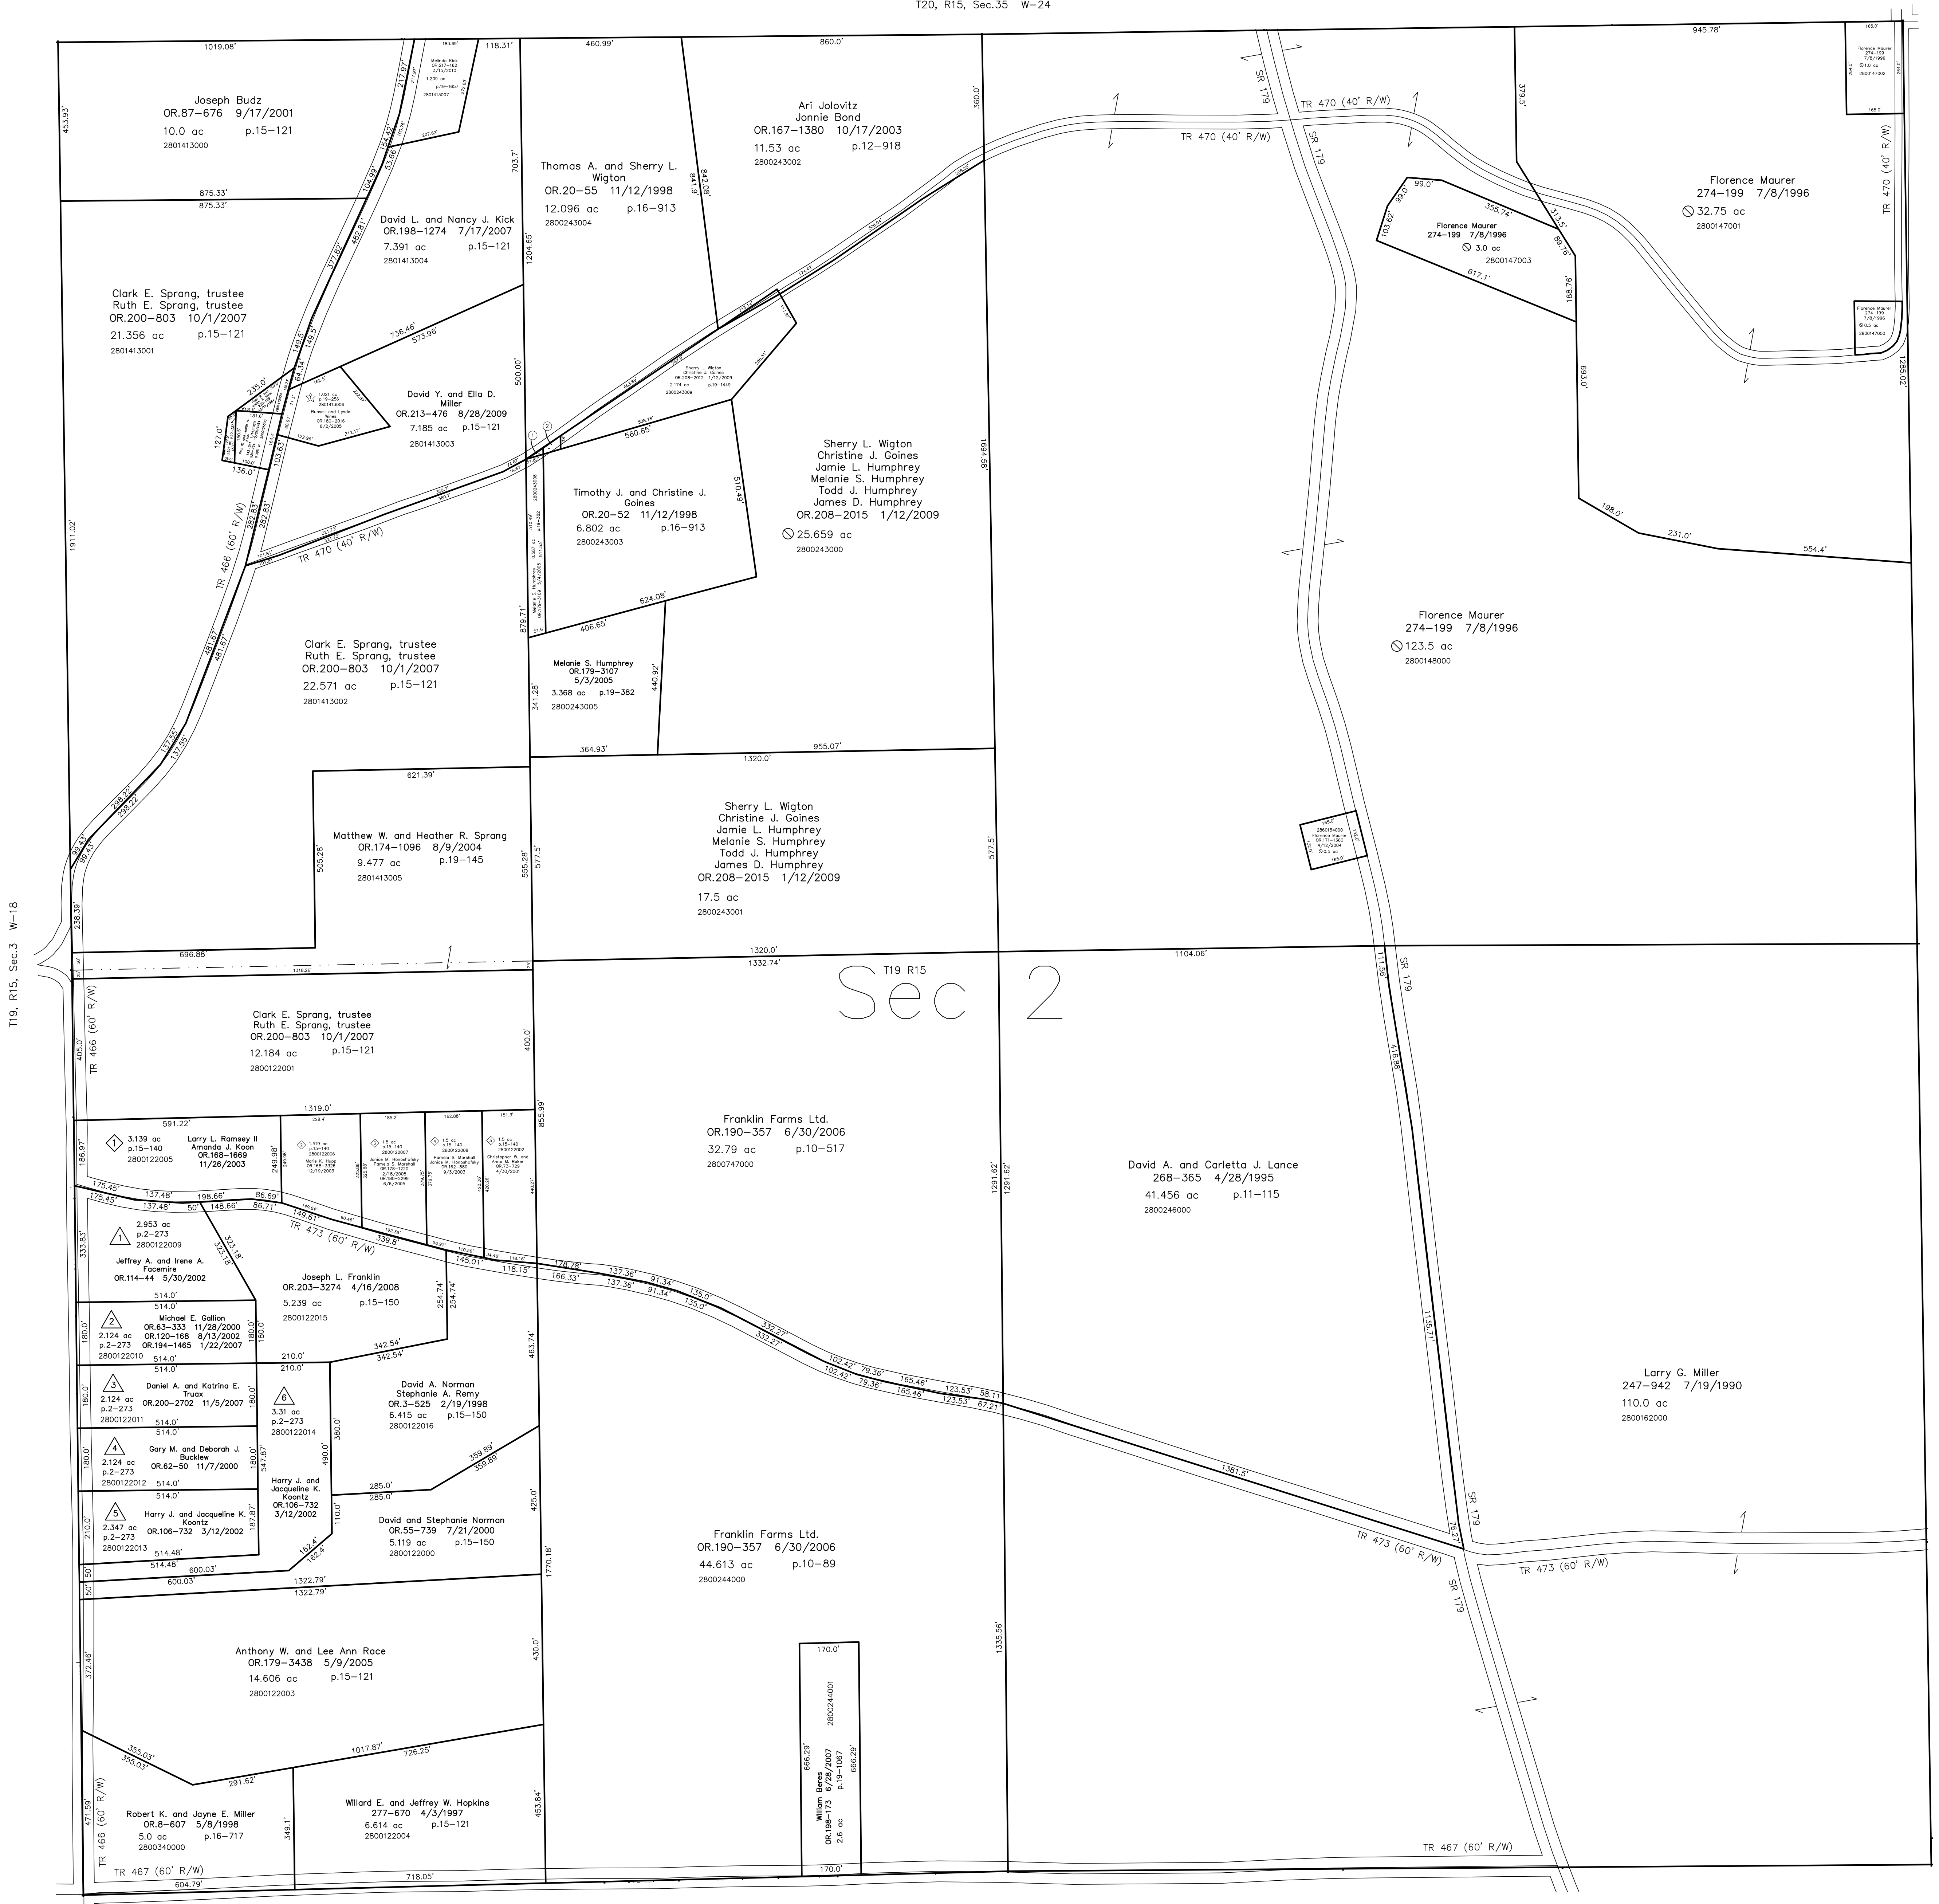

- 2800243007 ① Melanie S. Humphrey
  OR.179-313 5/4/2005
  0.031 ac p.19-382
- 2800243006 ② Timothy J. and Christine J. Goines
  OR.179-311 5/4/2005
  0.033 ac p.19-382

T19, R15, Sec.3 W-18

T19, R15, Sec.1 W-28

Sec 2

Last Revision: 3/15/2010

T-19, R-15, Sec. 2
Washington Twp.
Holmes County, Ohio

W-23

○ new survey required
for next transfer