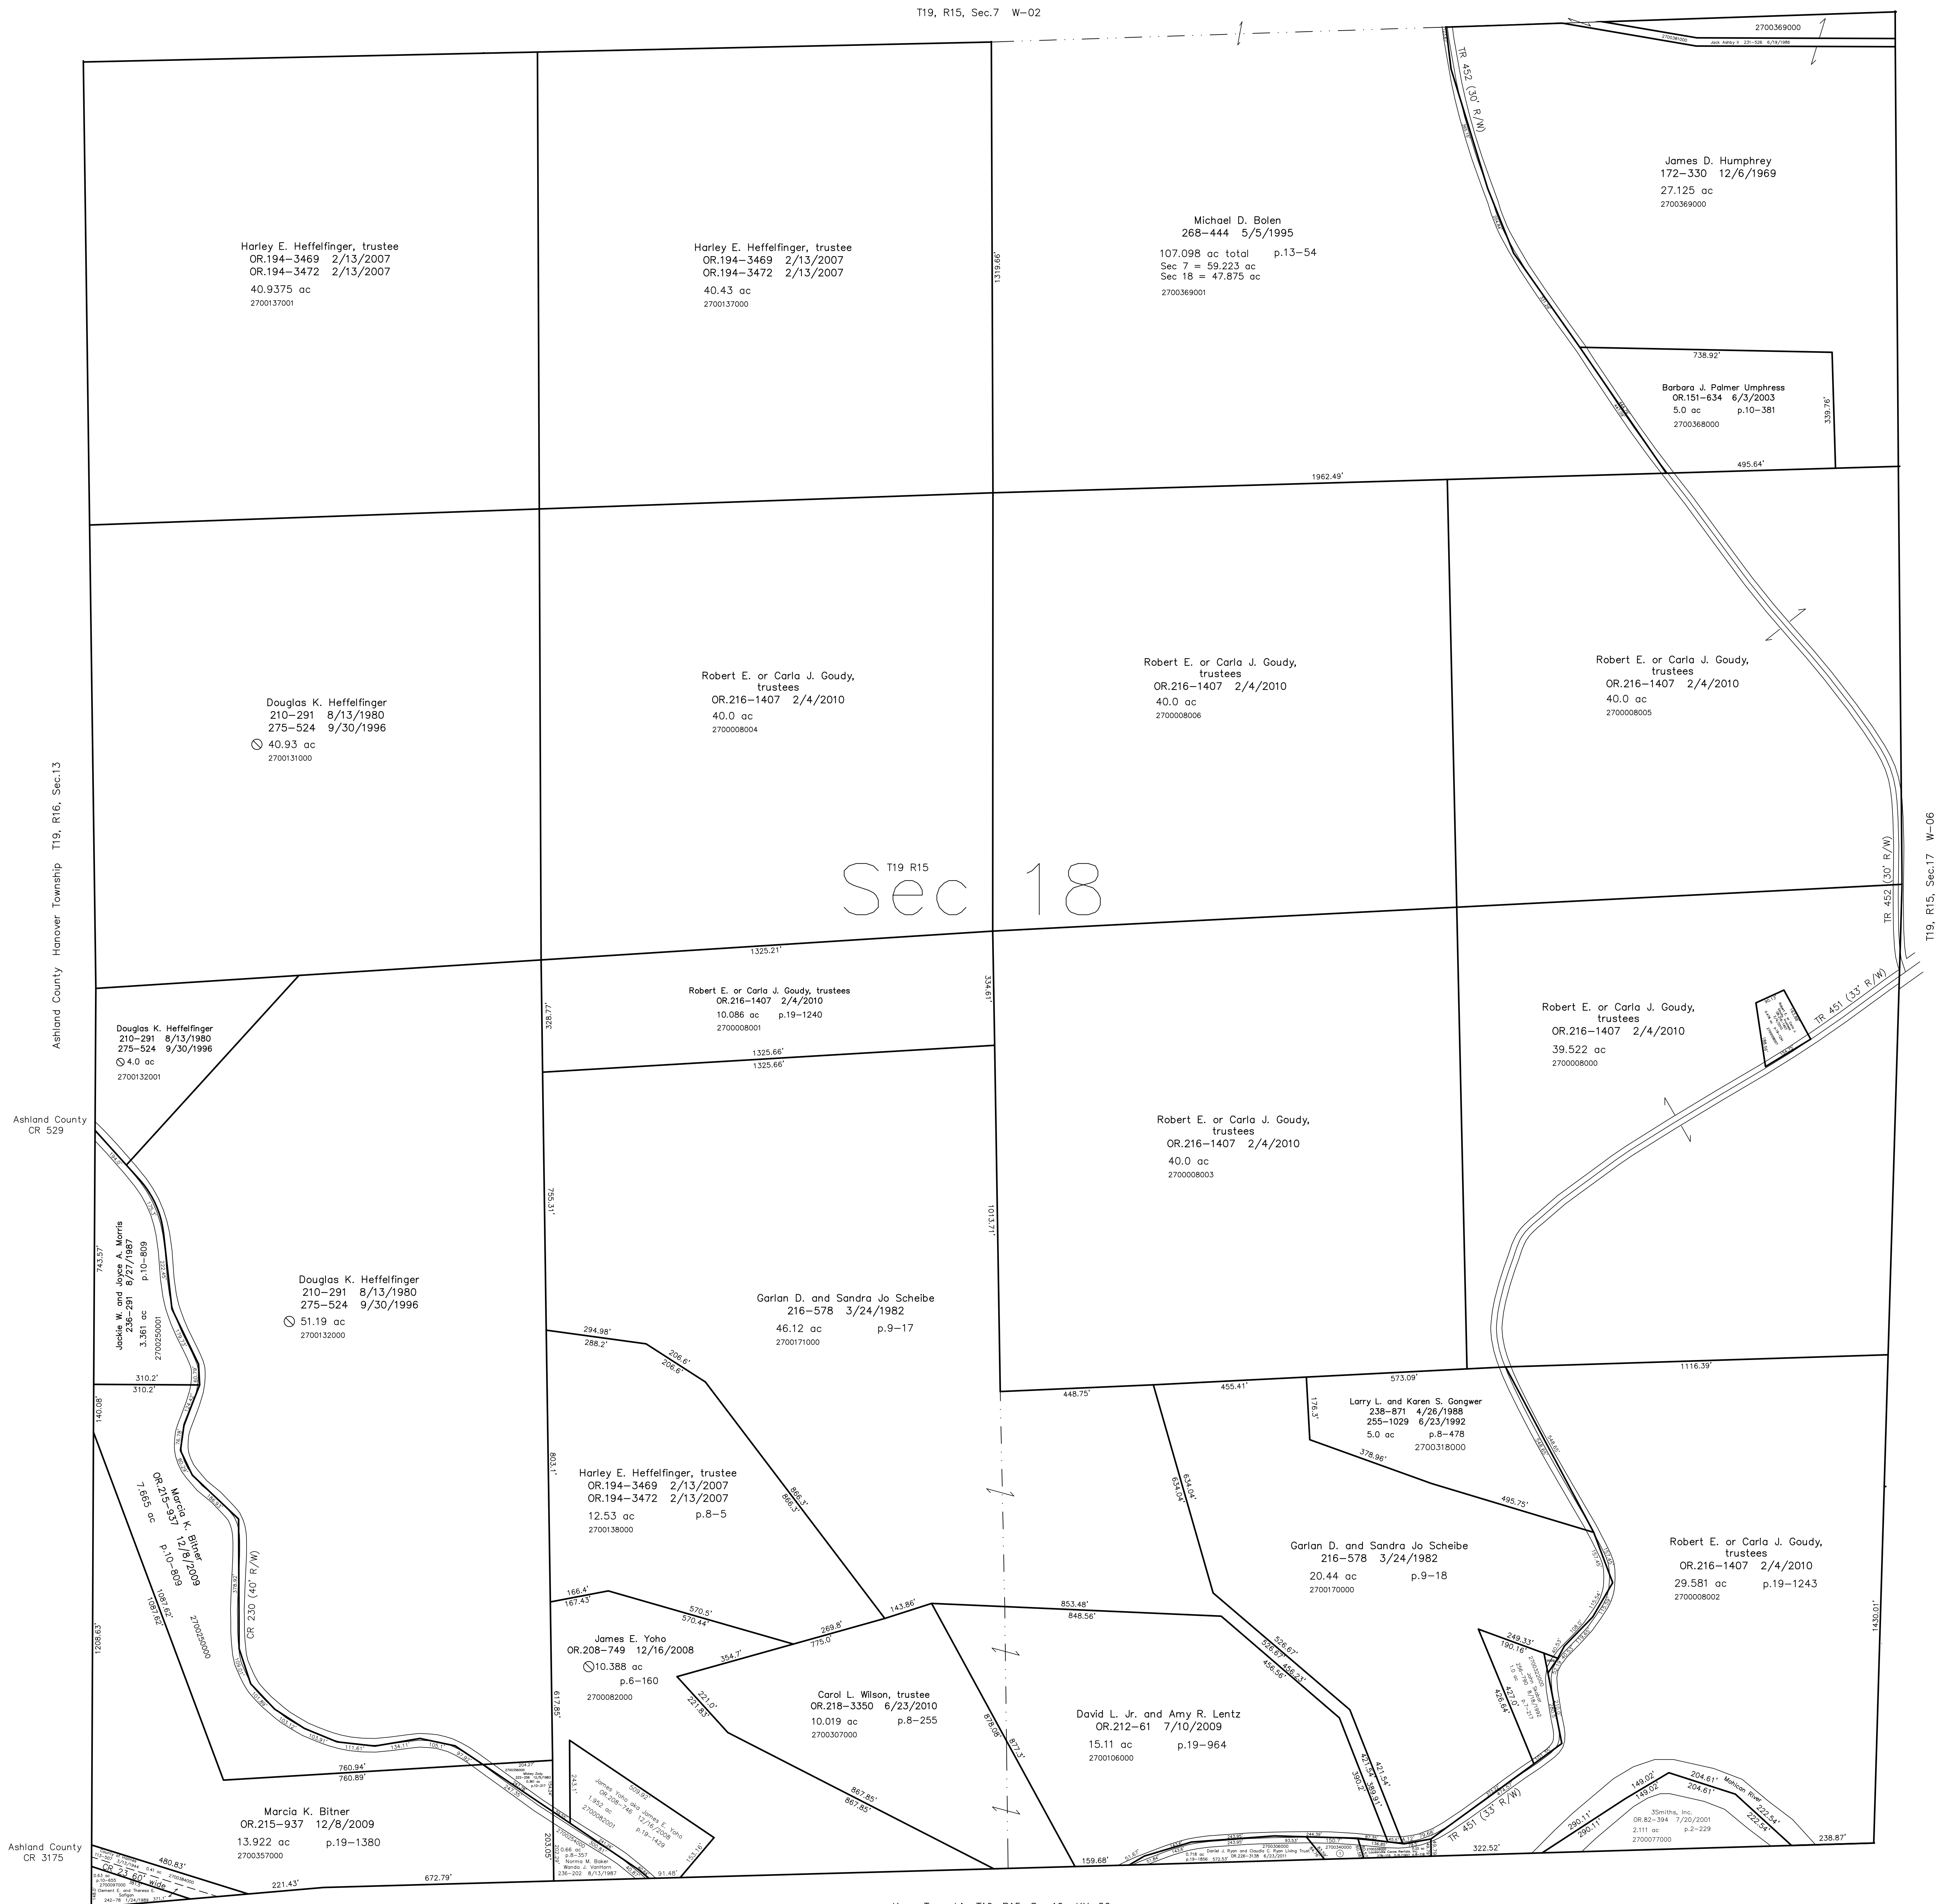

Ashland County Hanover Township T19, R16, Sec.13

Ashland County CR 529

Ashland County CR 3175

T19, R15, Sec.17 W-06

Last Revision: 6/23/2011
T-19, R-15, Sec. 18
Washington Twp.
Holmes County, Ohio

⊙ new survey required for next transfer

W-01