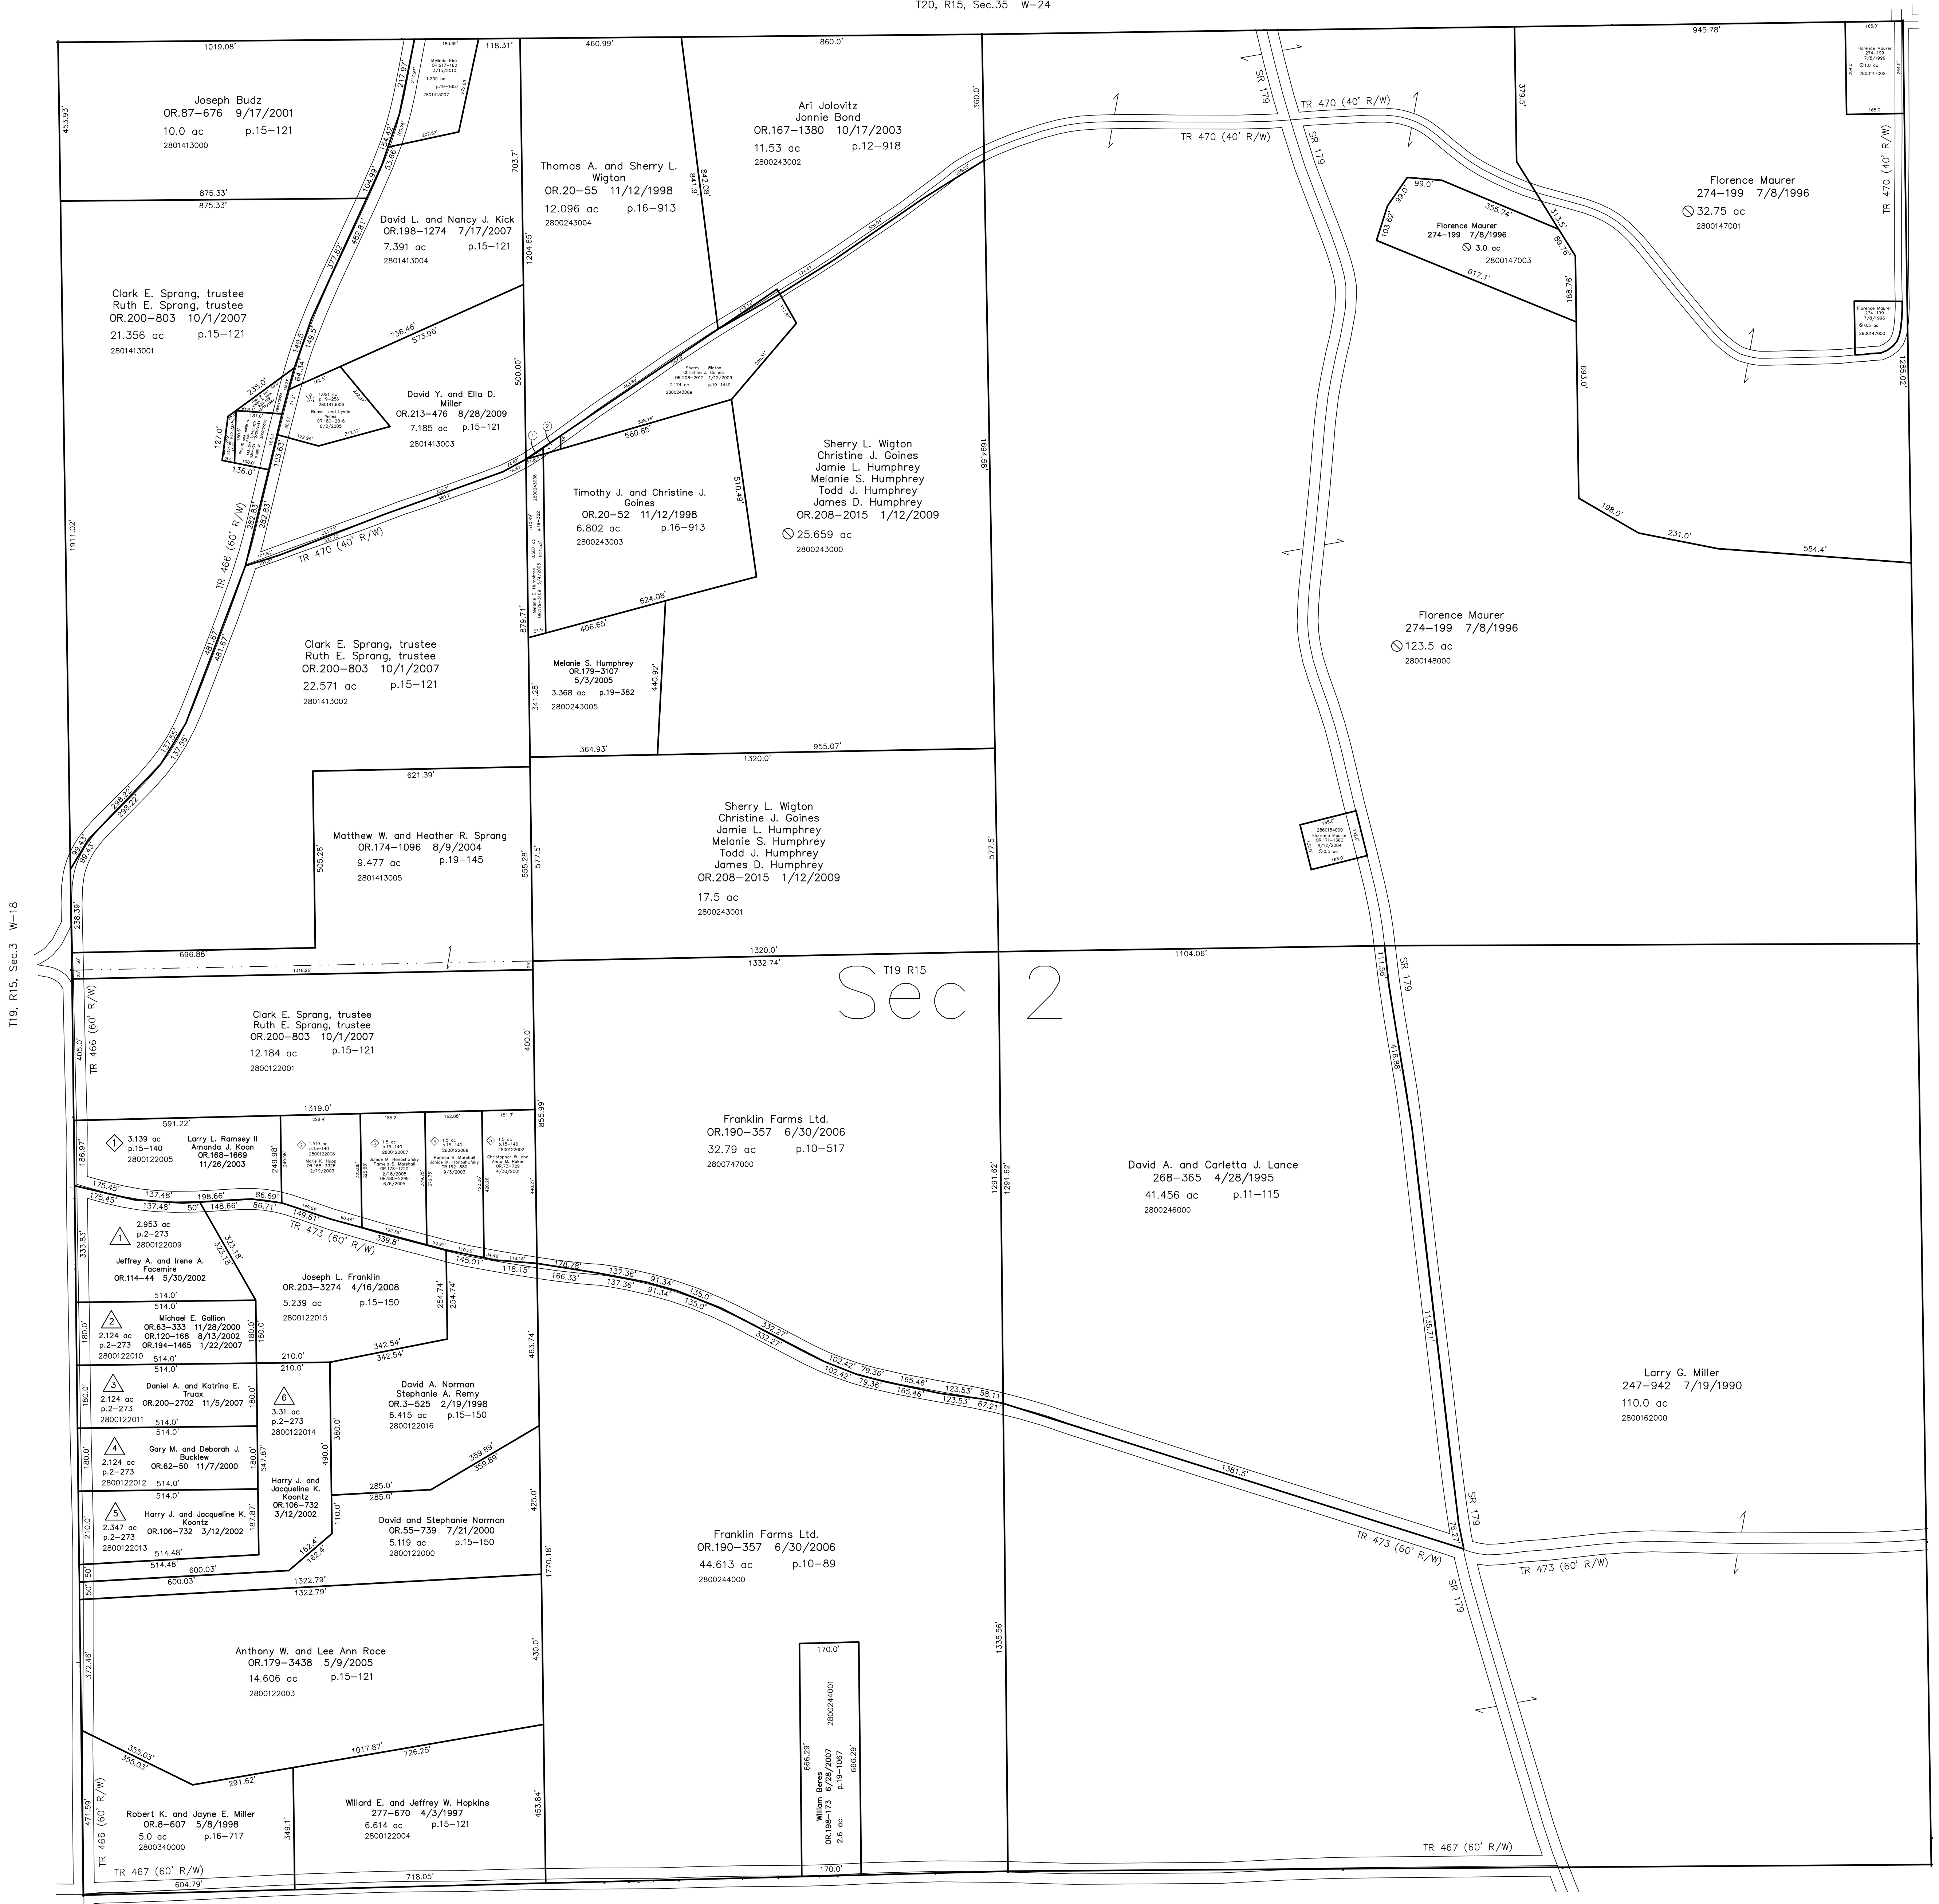

2800243007 ① Melanie S. Humphrey
OR.179-313 5/4/2005
0.031 ac p.19-382
2800243006 ② Timothy J. and Christine J. Goines
OR.179-311 5/4/2005
0.033 ac p.19-382

T19, R15, Sec.3 W-18

T19, R15, Sec.1 W-28

Sec 2

Last Revision: 3/15/2010

T-19, R-15, Sec. 2
Washington Twp.
Holmes County, Ohio

W-23

○ new survey required
for next transfer