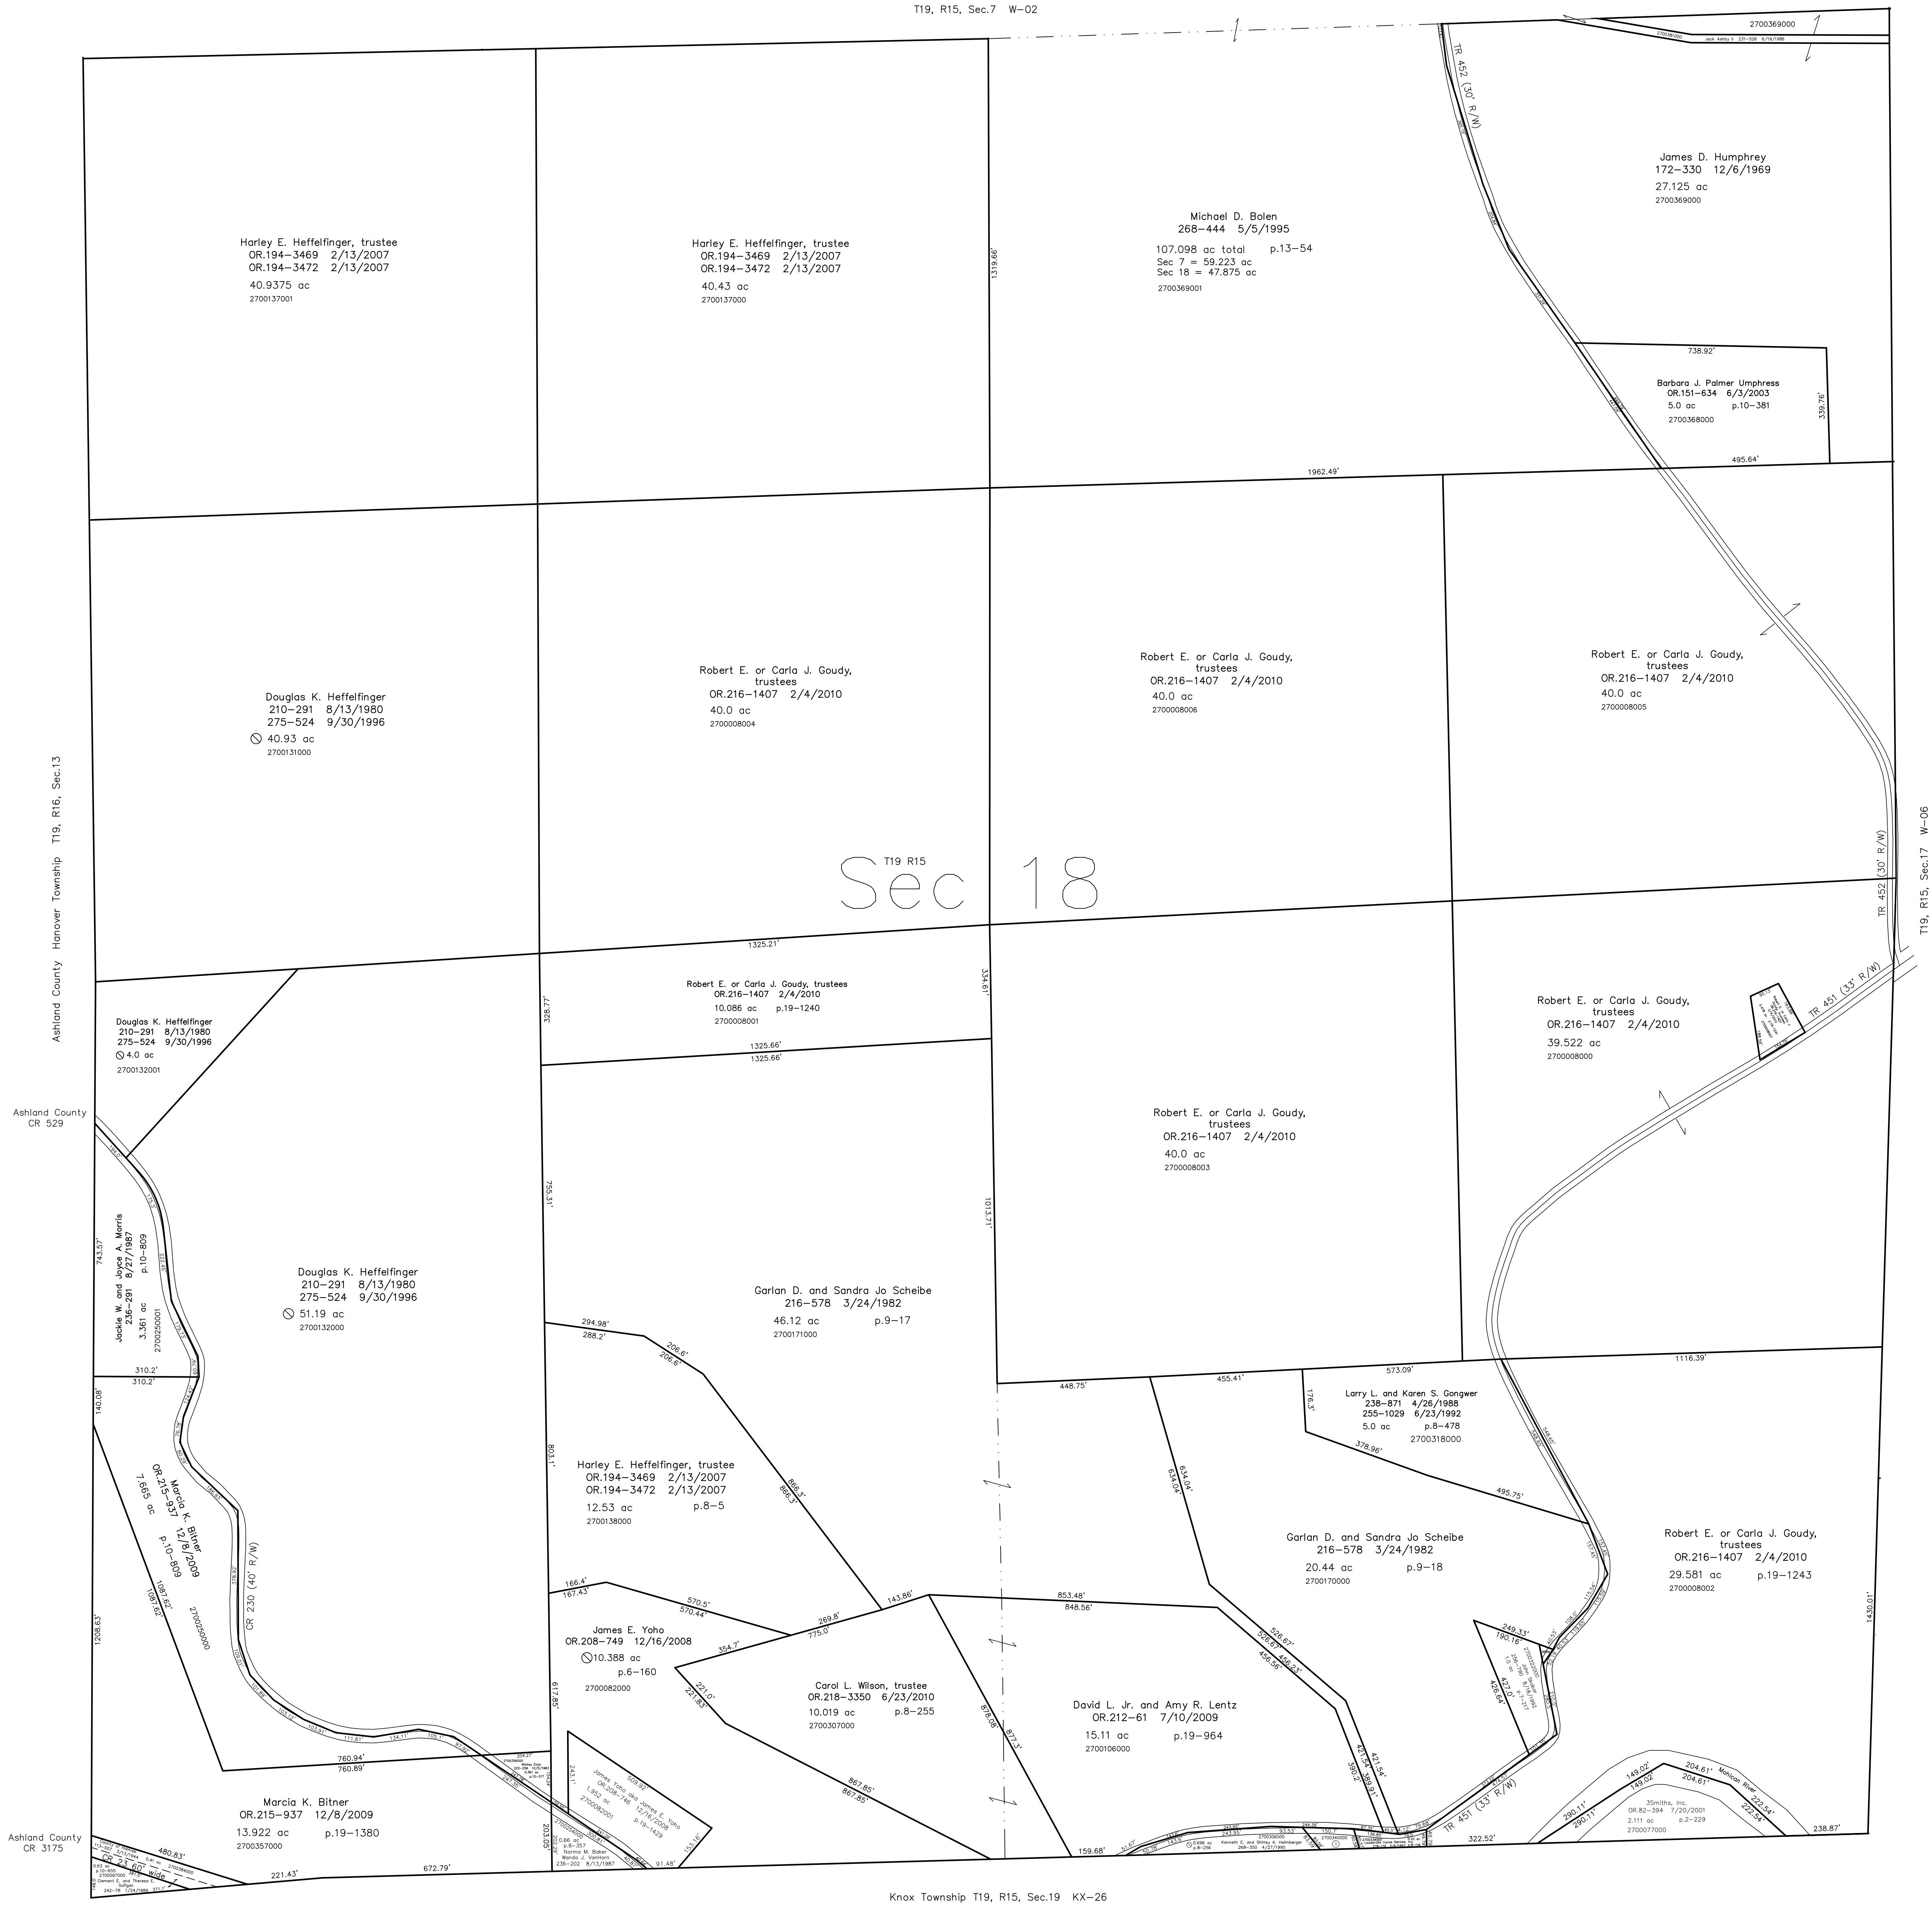

Ashland County Hanover Township T19, R16, Sec.13

Ashland County CR 529

Ashland County CR 3175

T19, R15, Sec.17 W-06

Last Revision: 6/23/2010

T-19, R-15, Sec. 18
Washington Twp.
Holmes County, Ohio

W-01

⊙ new survey required for next transfer