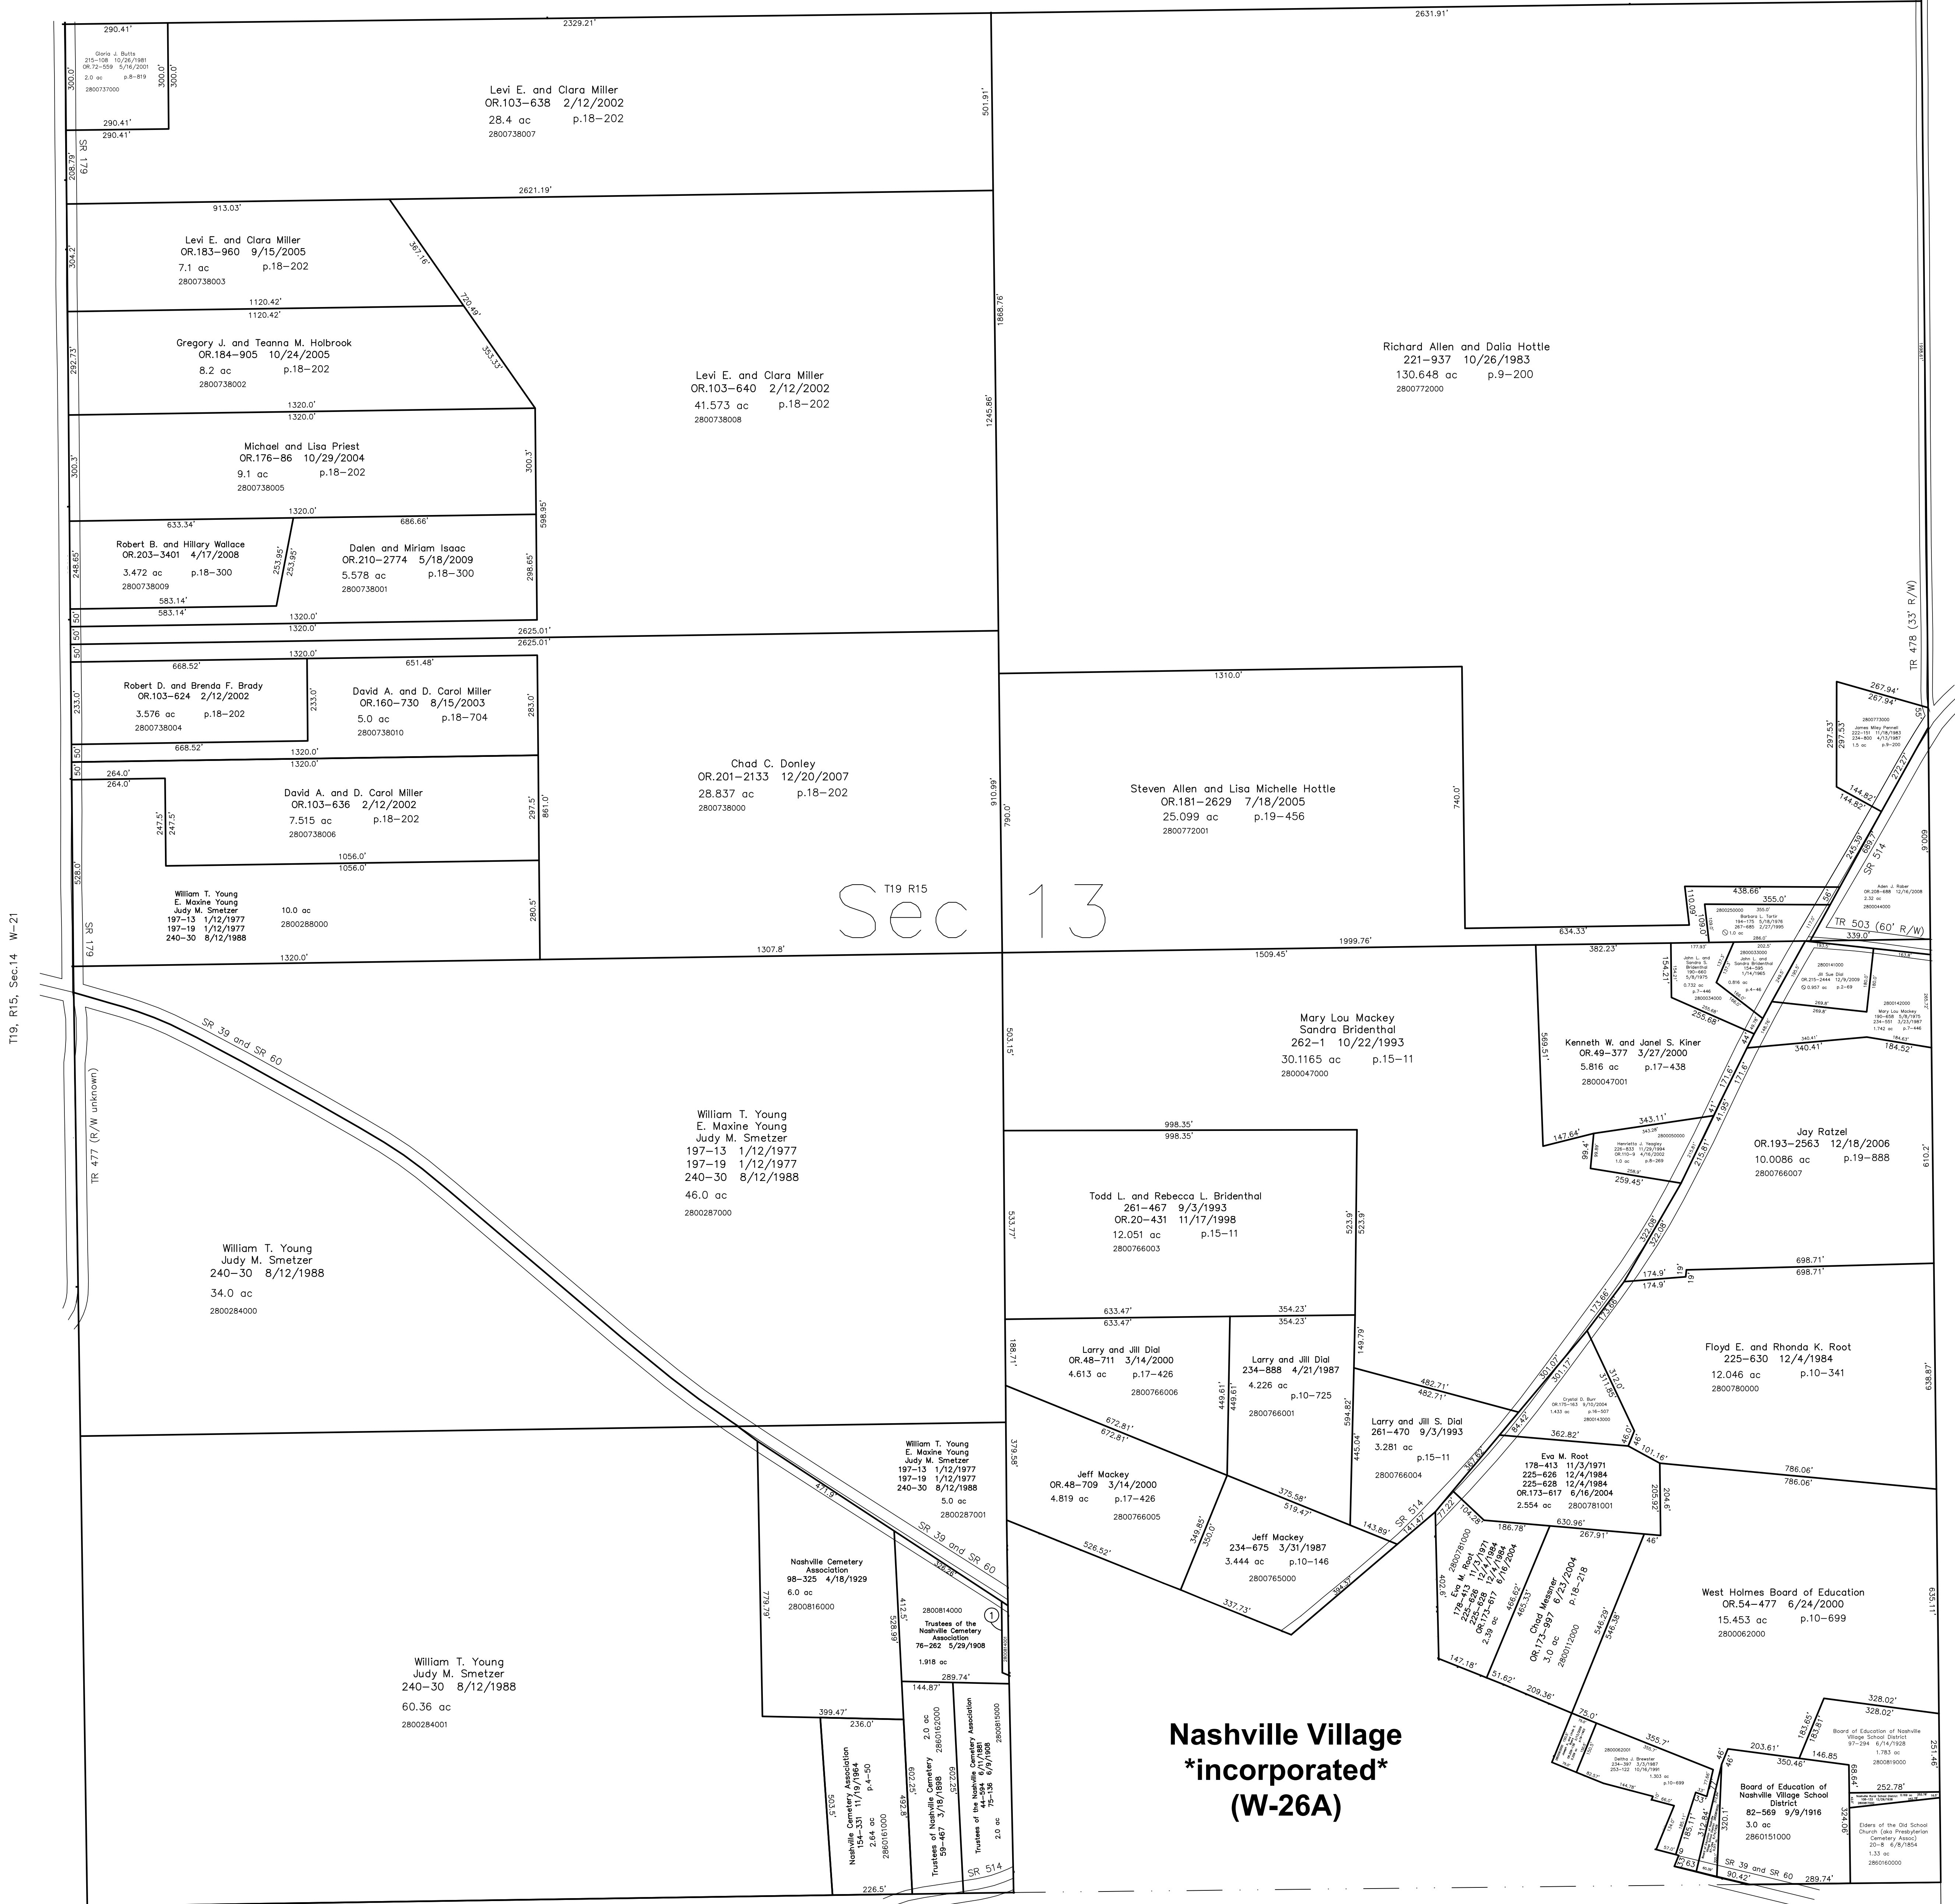

T19, R15, Sec.14 W-21

Ripley Township T17, R14, Sec.18 RP-01

Knox Township T19, R15, Sec.24 KX-35

new survey required for next transfer

Last Revision: 12/9/2009
T-19, R-15, Sec. 13
Washington Twp.
Holmes County, Ohio

W-26