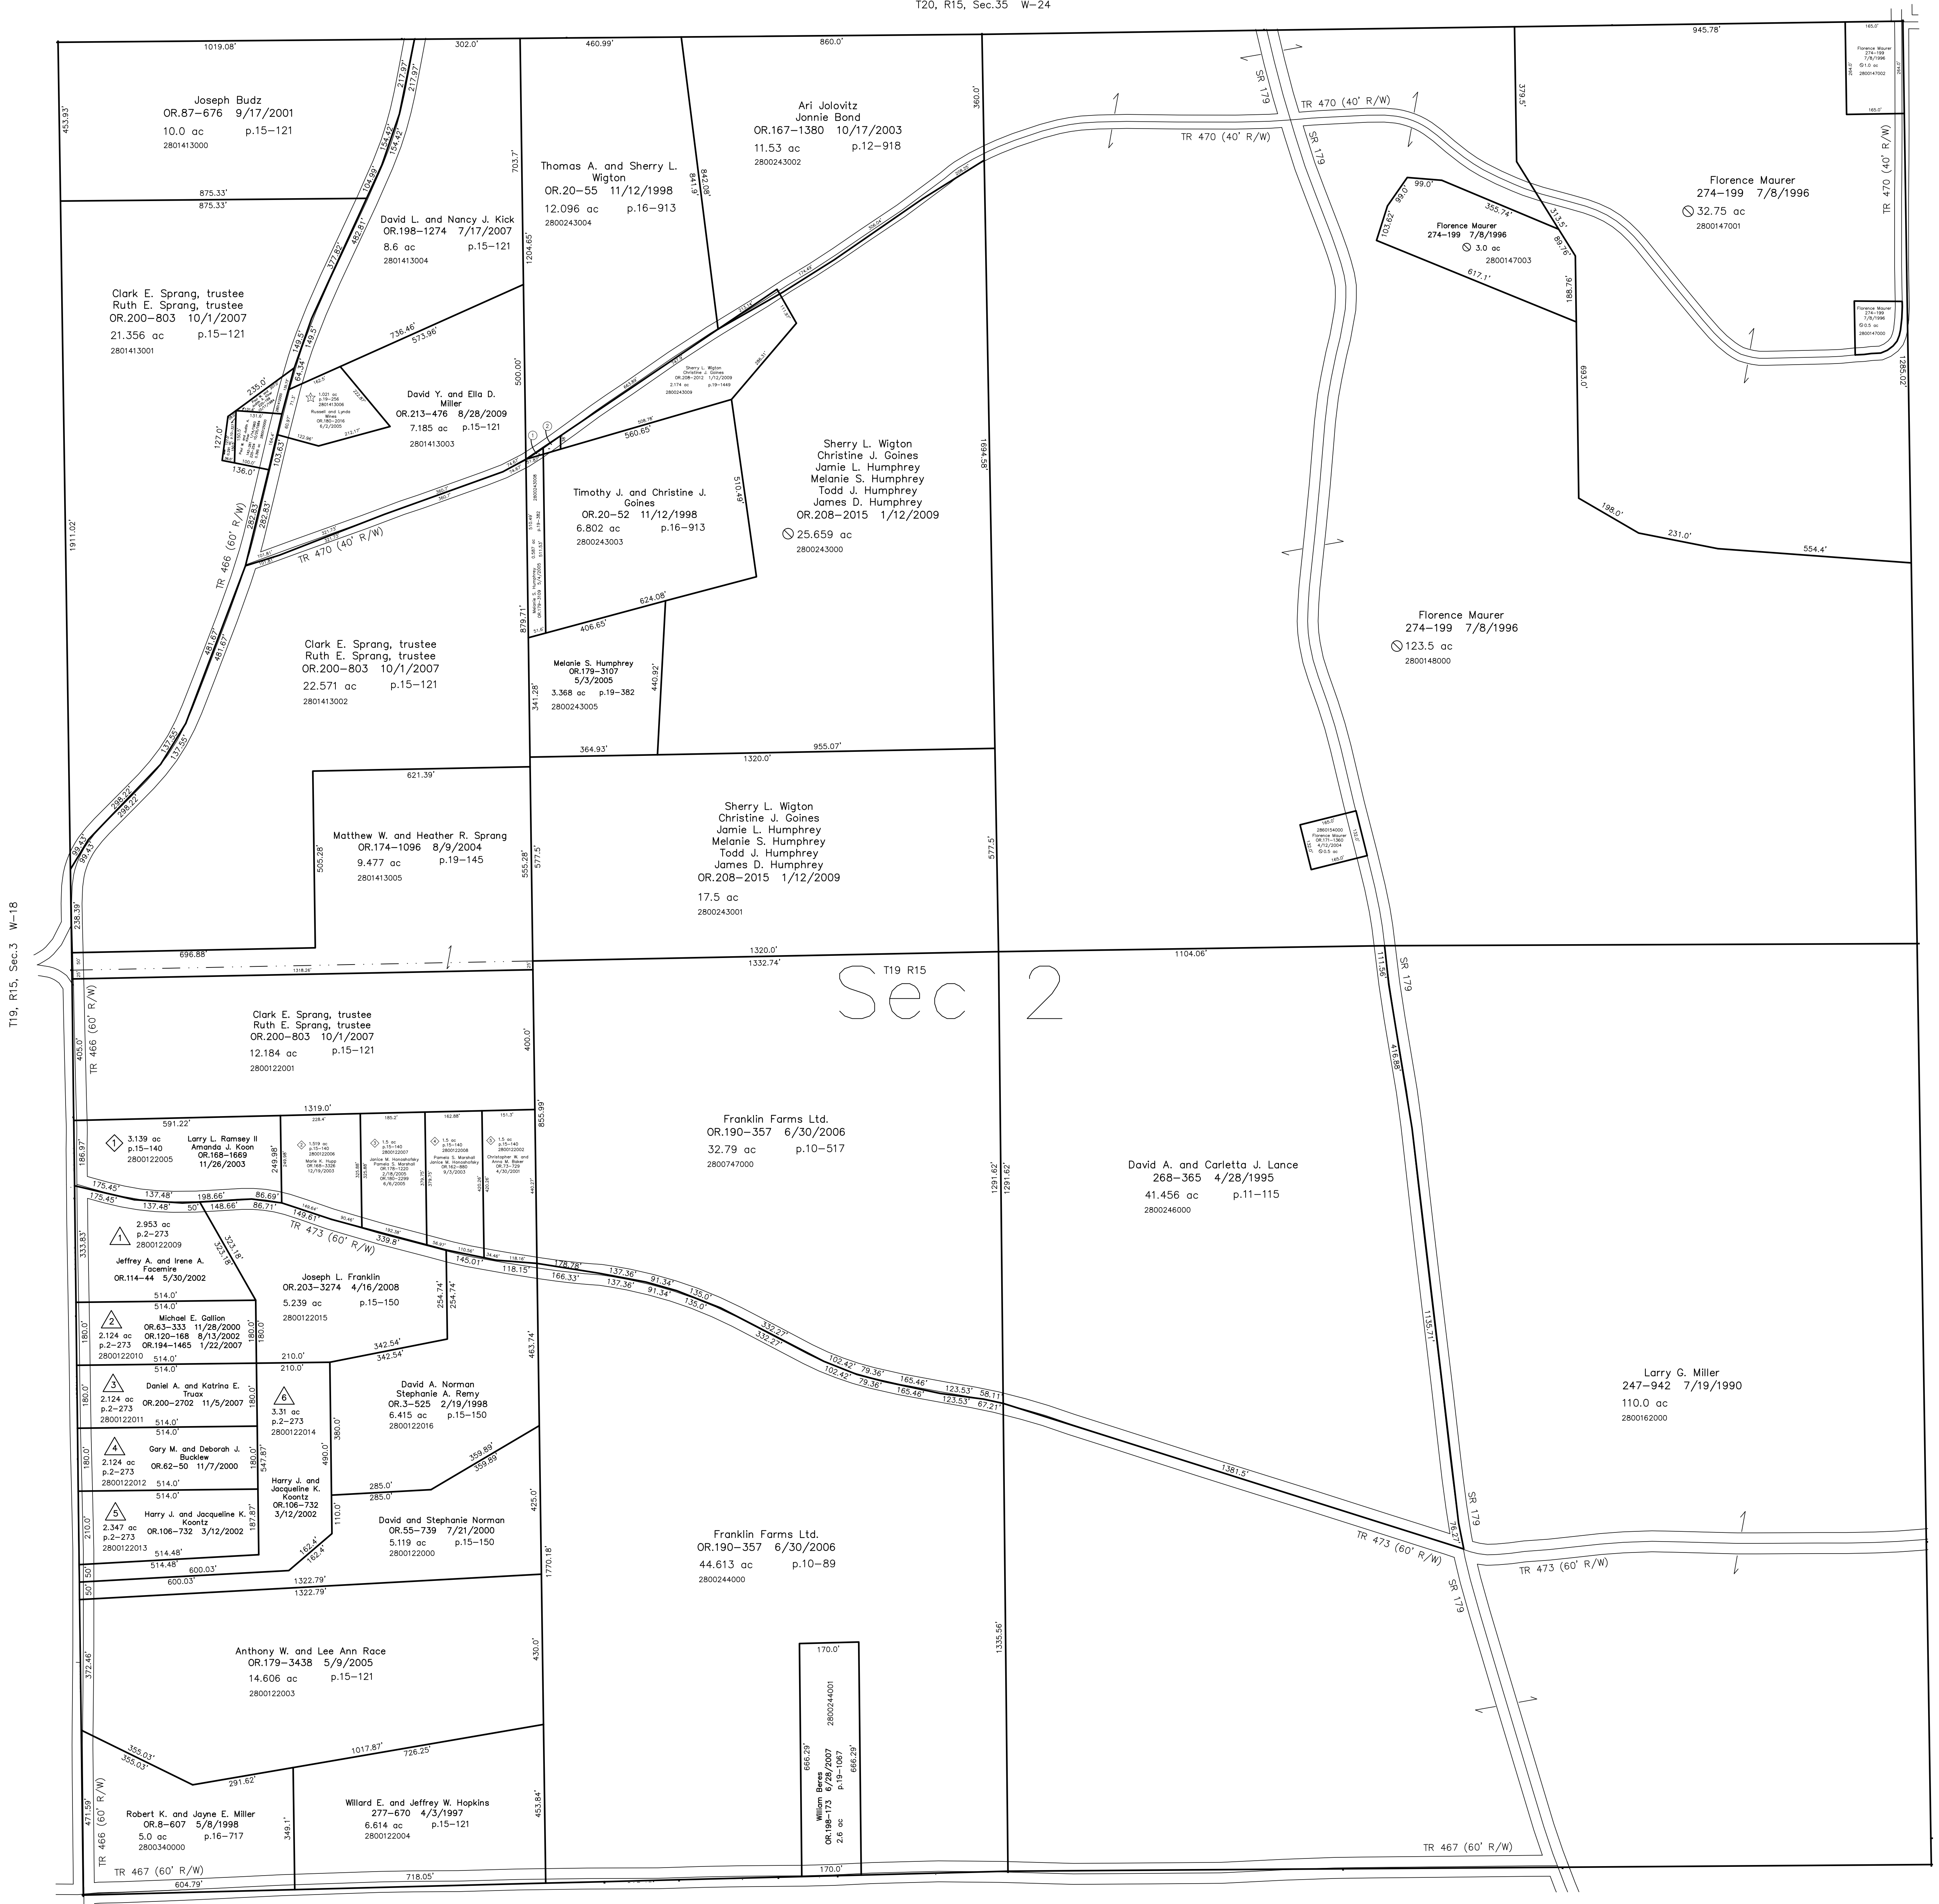

- 2800243007 ① Melanie S. Humphrey
  OR.179-3113 5/4/2005
  0.031 ac p.19-382
- 2800243006 ② Timothy J. and Christine J. Goines
  OR.179-3111 5/4/2005
  0.033 ac p.19-382

T19, R15, Sec.3 W-18

T19, R15, Sec.1 W-28

Sec 2

new survey required for next transfer

Last Revision: 8/28/2009

T-19, R-15, Sec. 2
Washington Twp.
Holmes County, Ohio

W-23