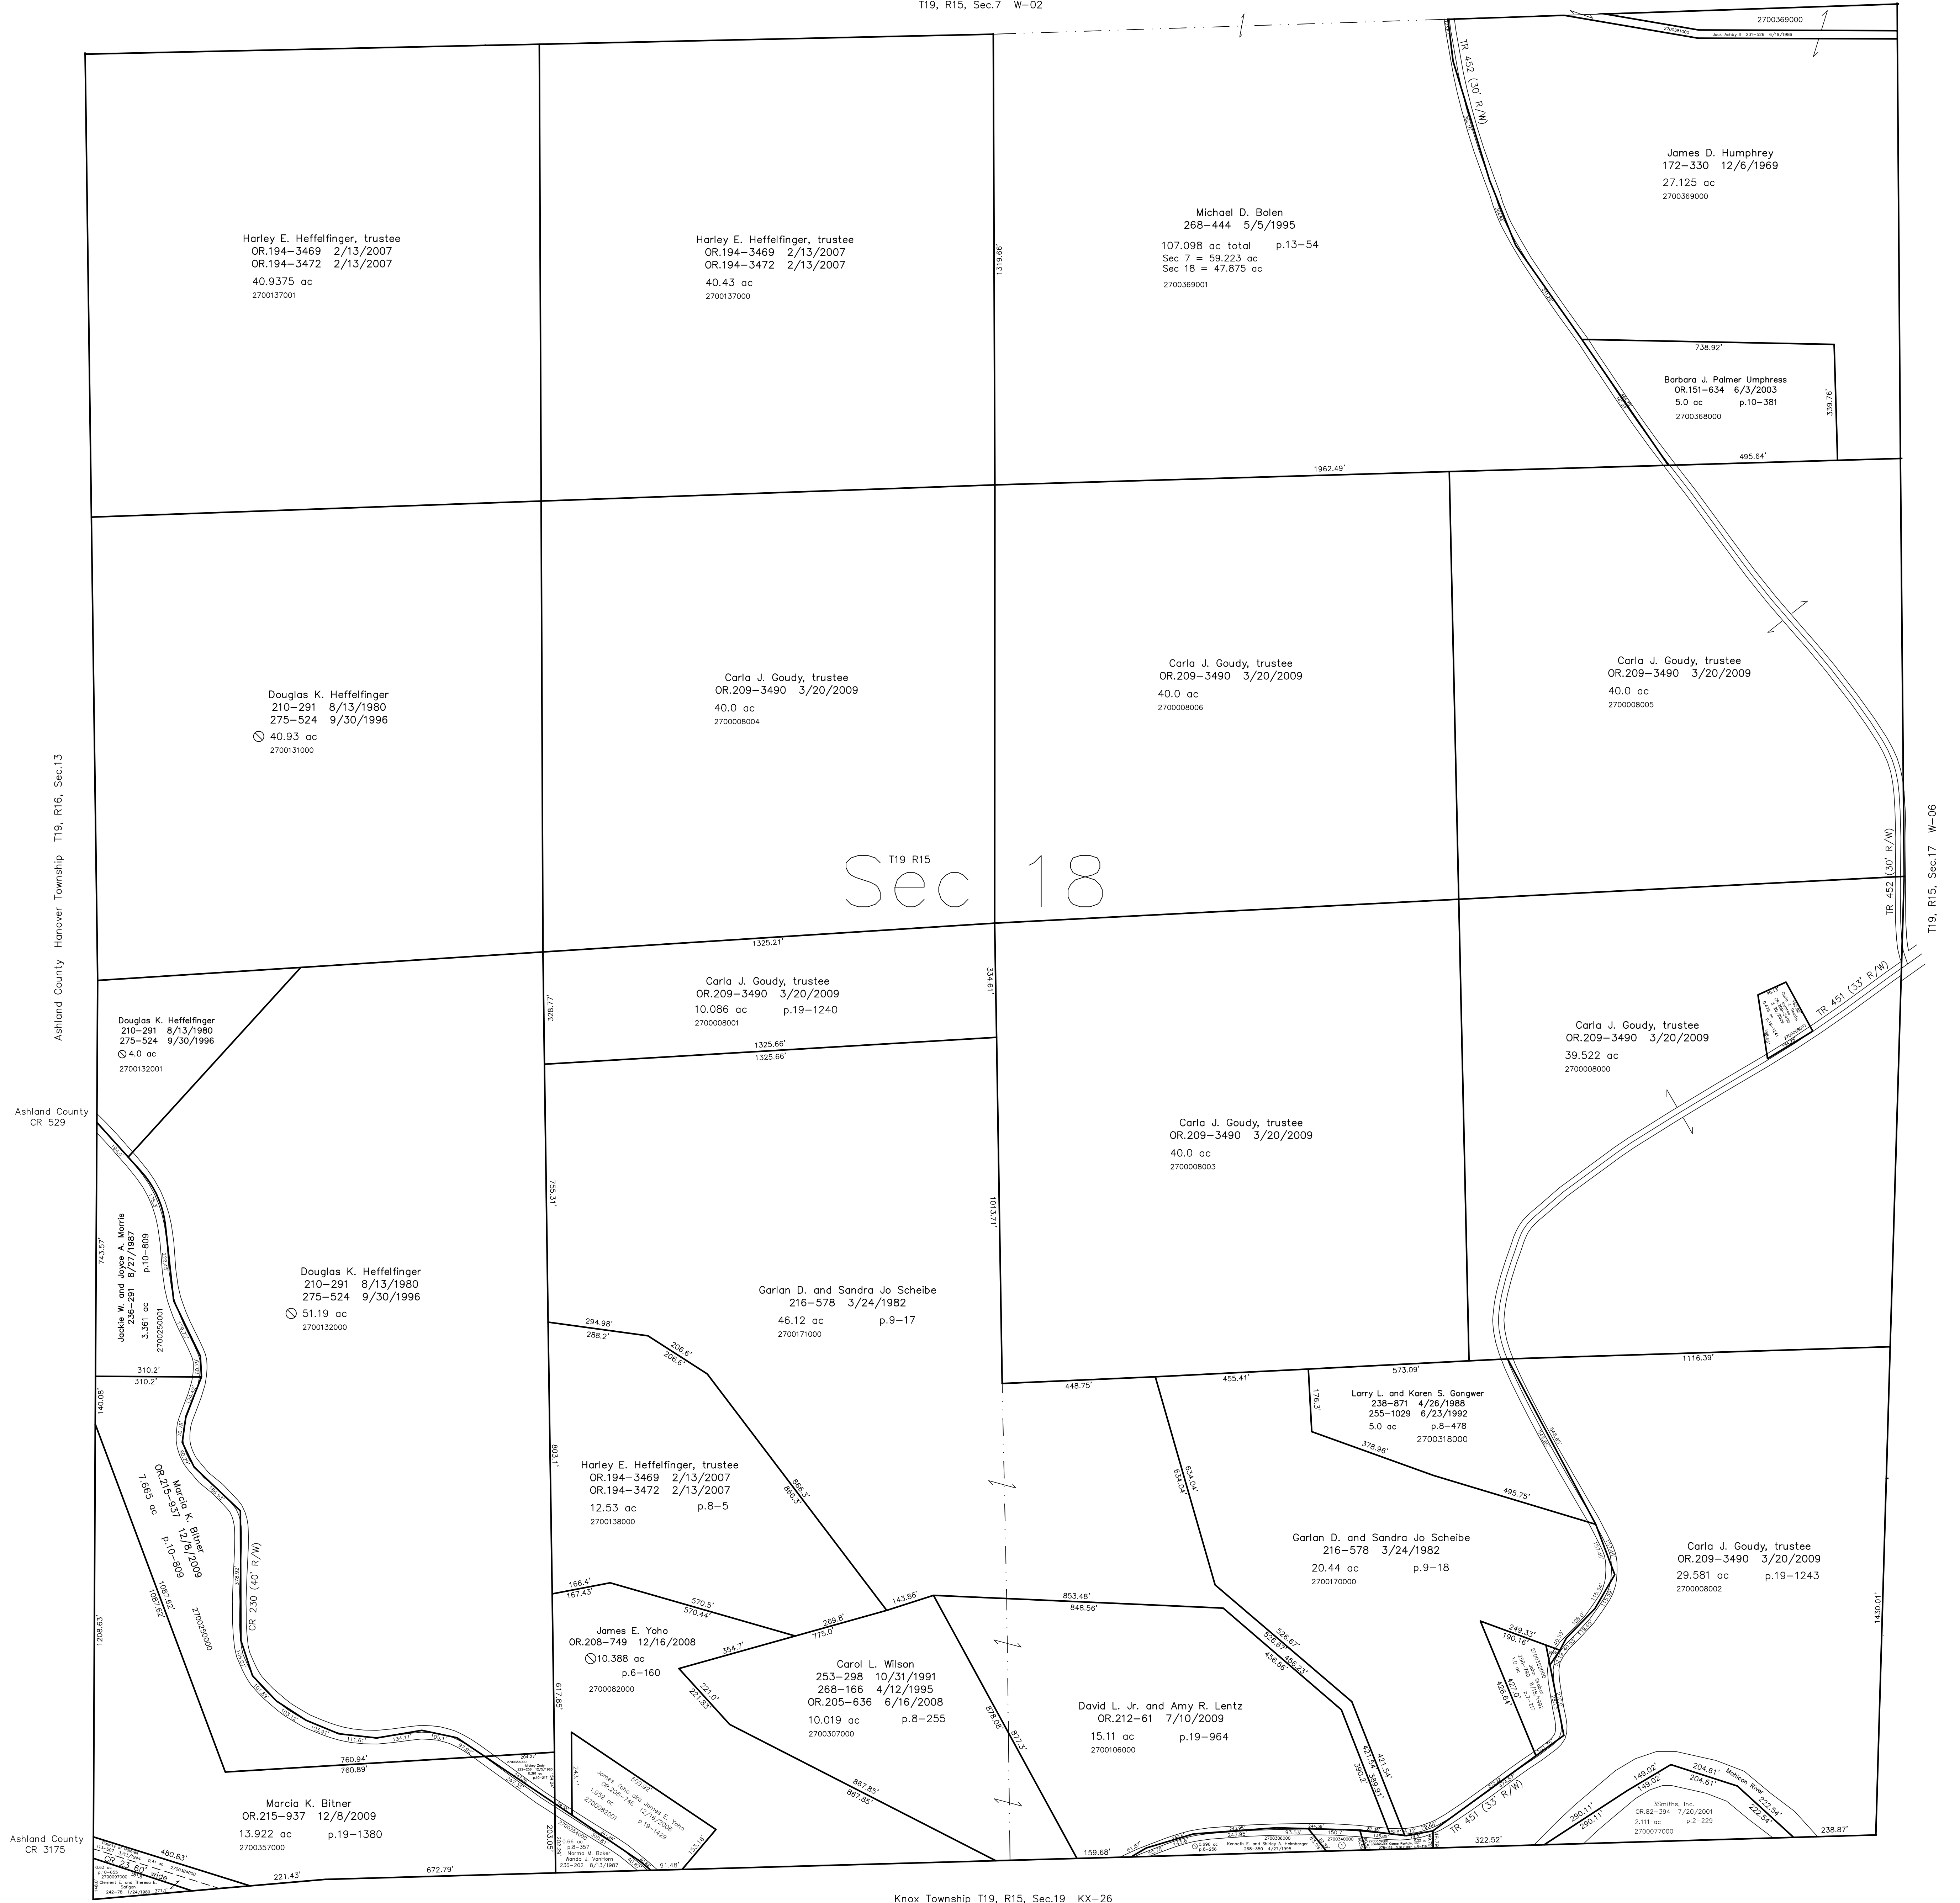

Ashland County Hanover Township T19, R16, Sec.13

Ashland County CR 529

Ashland County CR 3175

T19, R15, Sec.17 W-06

Last Revision: 12/8/2009

T-19, R-15, Sec. 18
Washington Twp.
Holmes County, Ohio

W-01

new survey required for next transfer