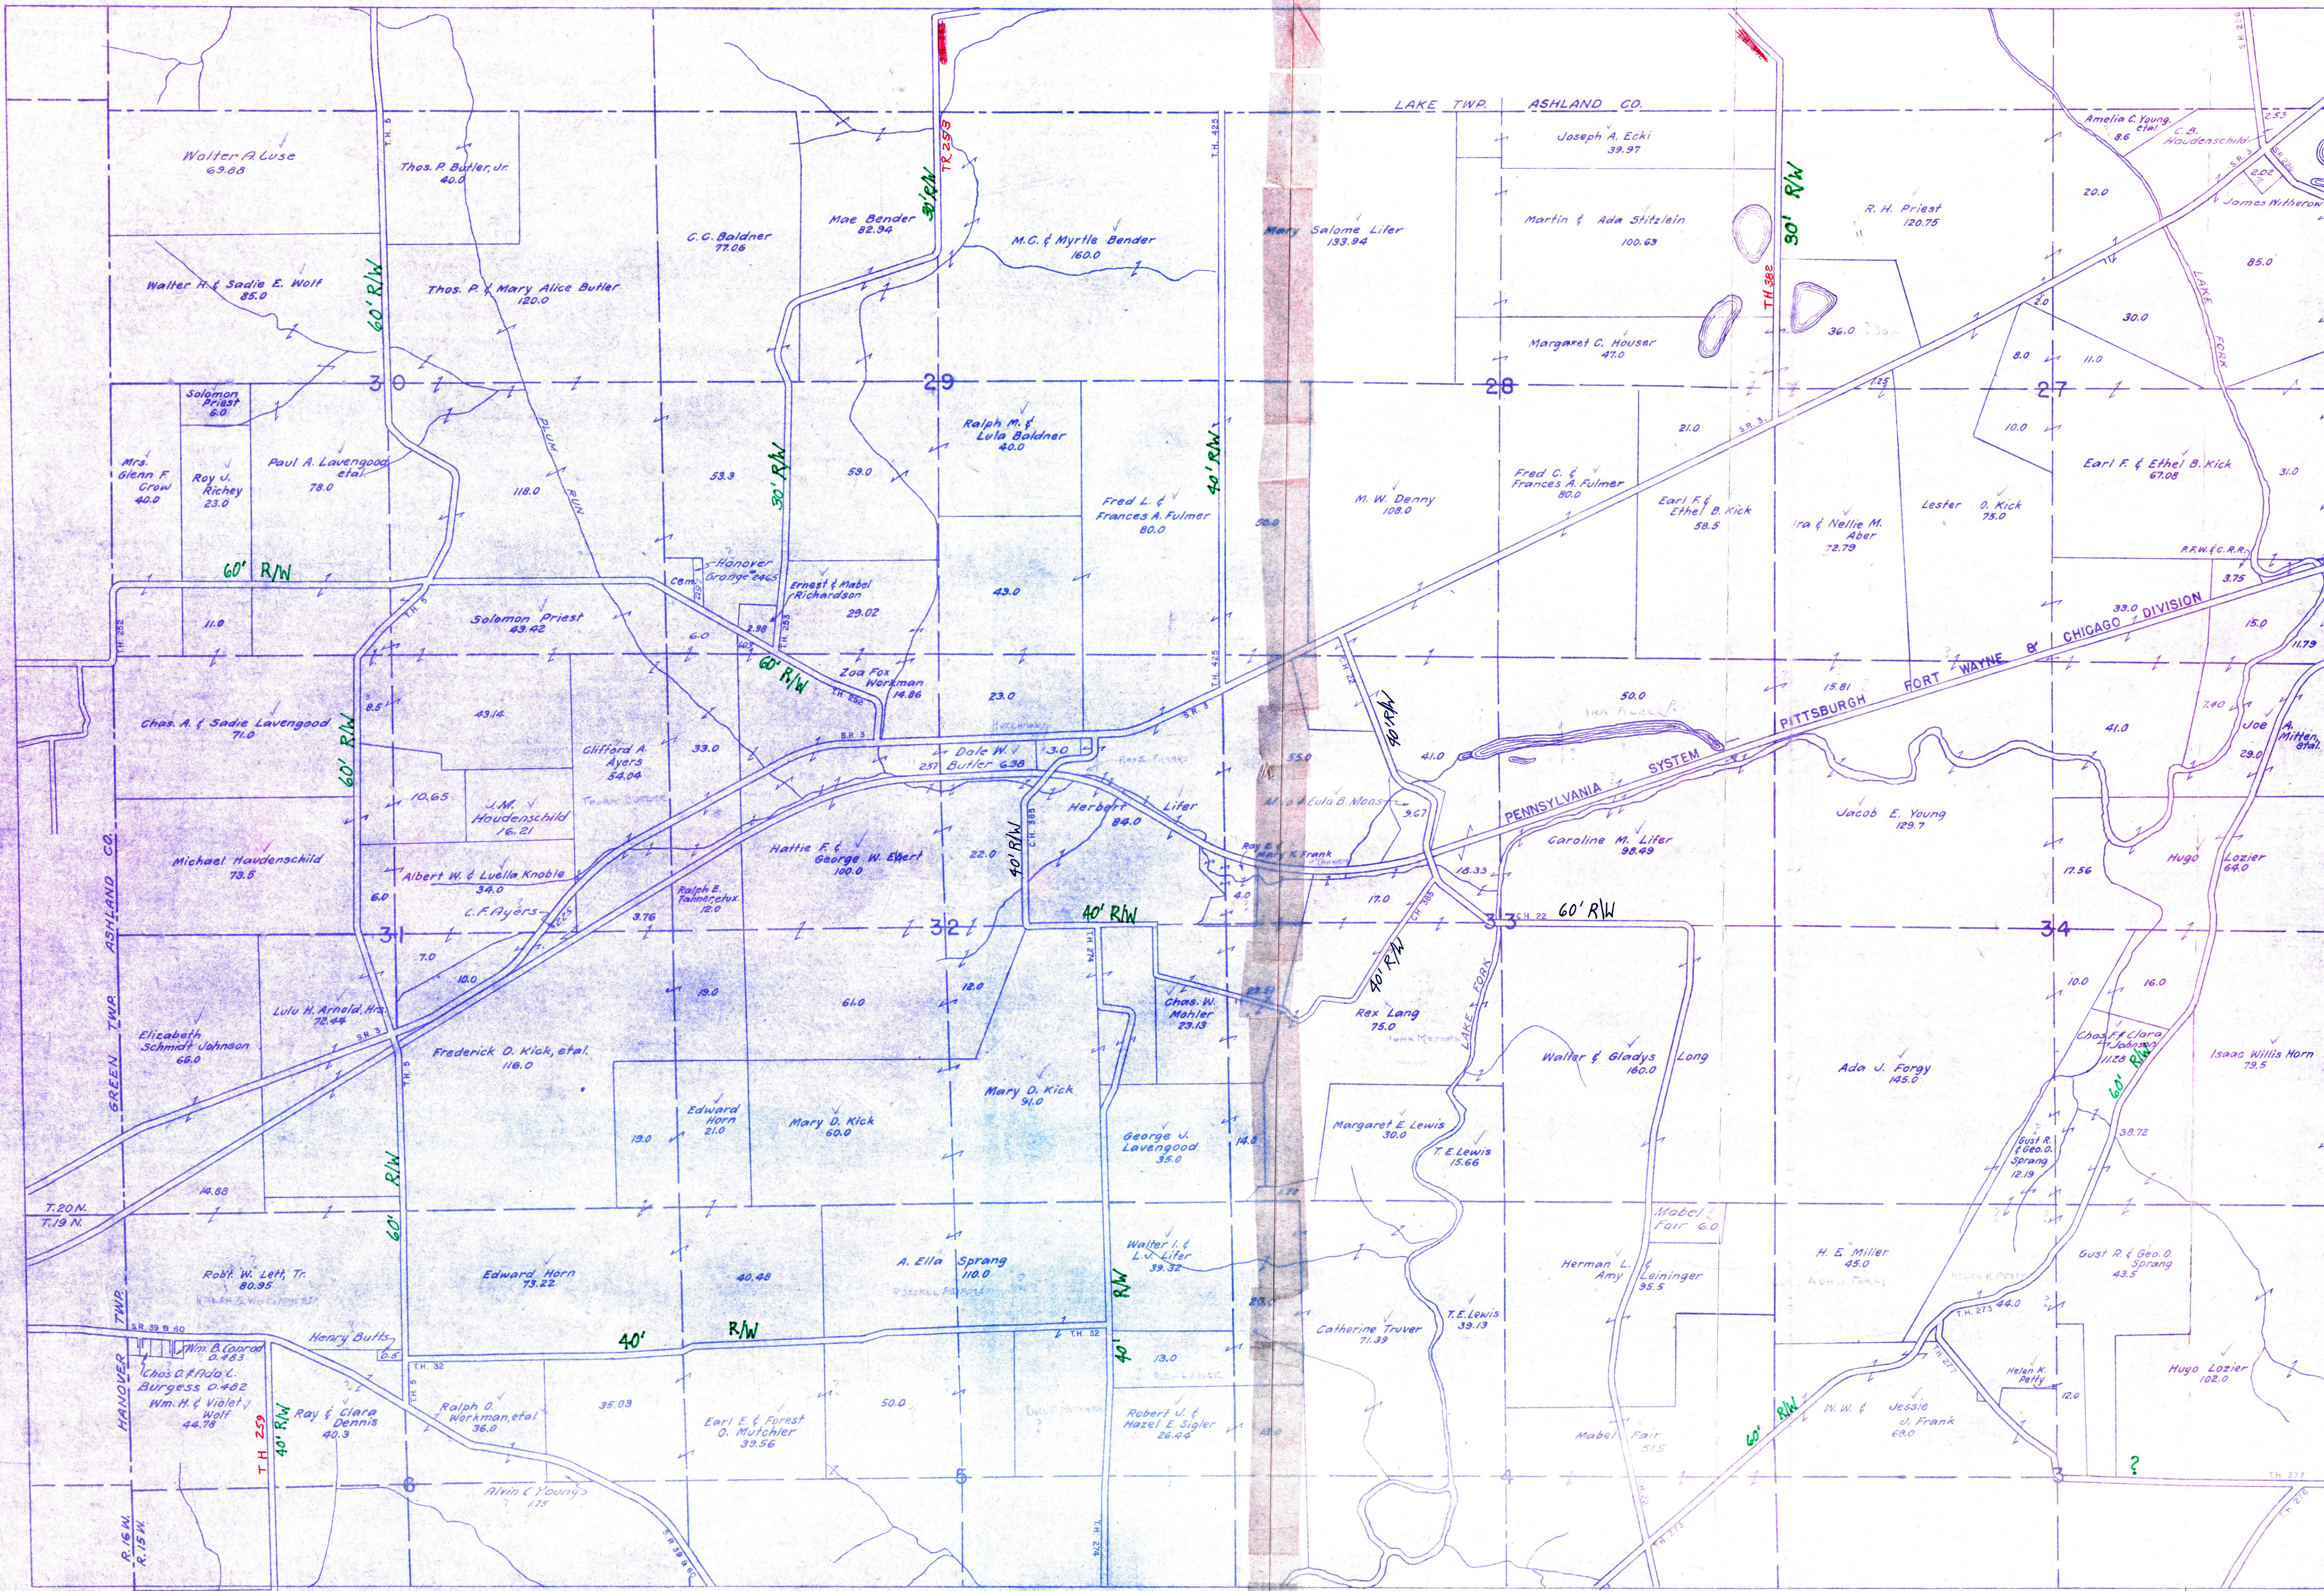

M 31112-1-116

Base map dated circa 1947
 Date unknown for items marked in RED

HOLMES COUNTY
 WASHINGTON TOWNSHIP
 NORTH PART

SCALE 1" = 660'

Jan 1947