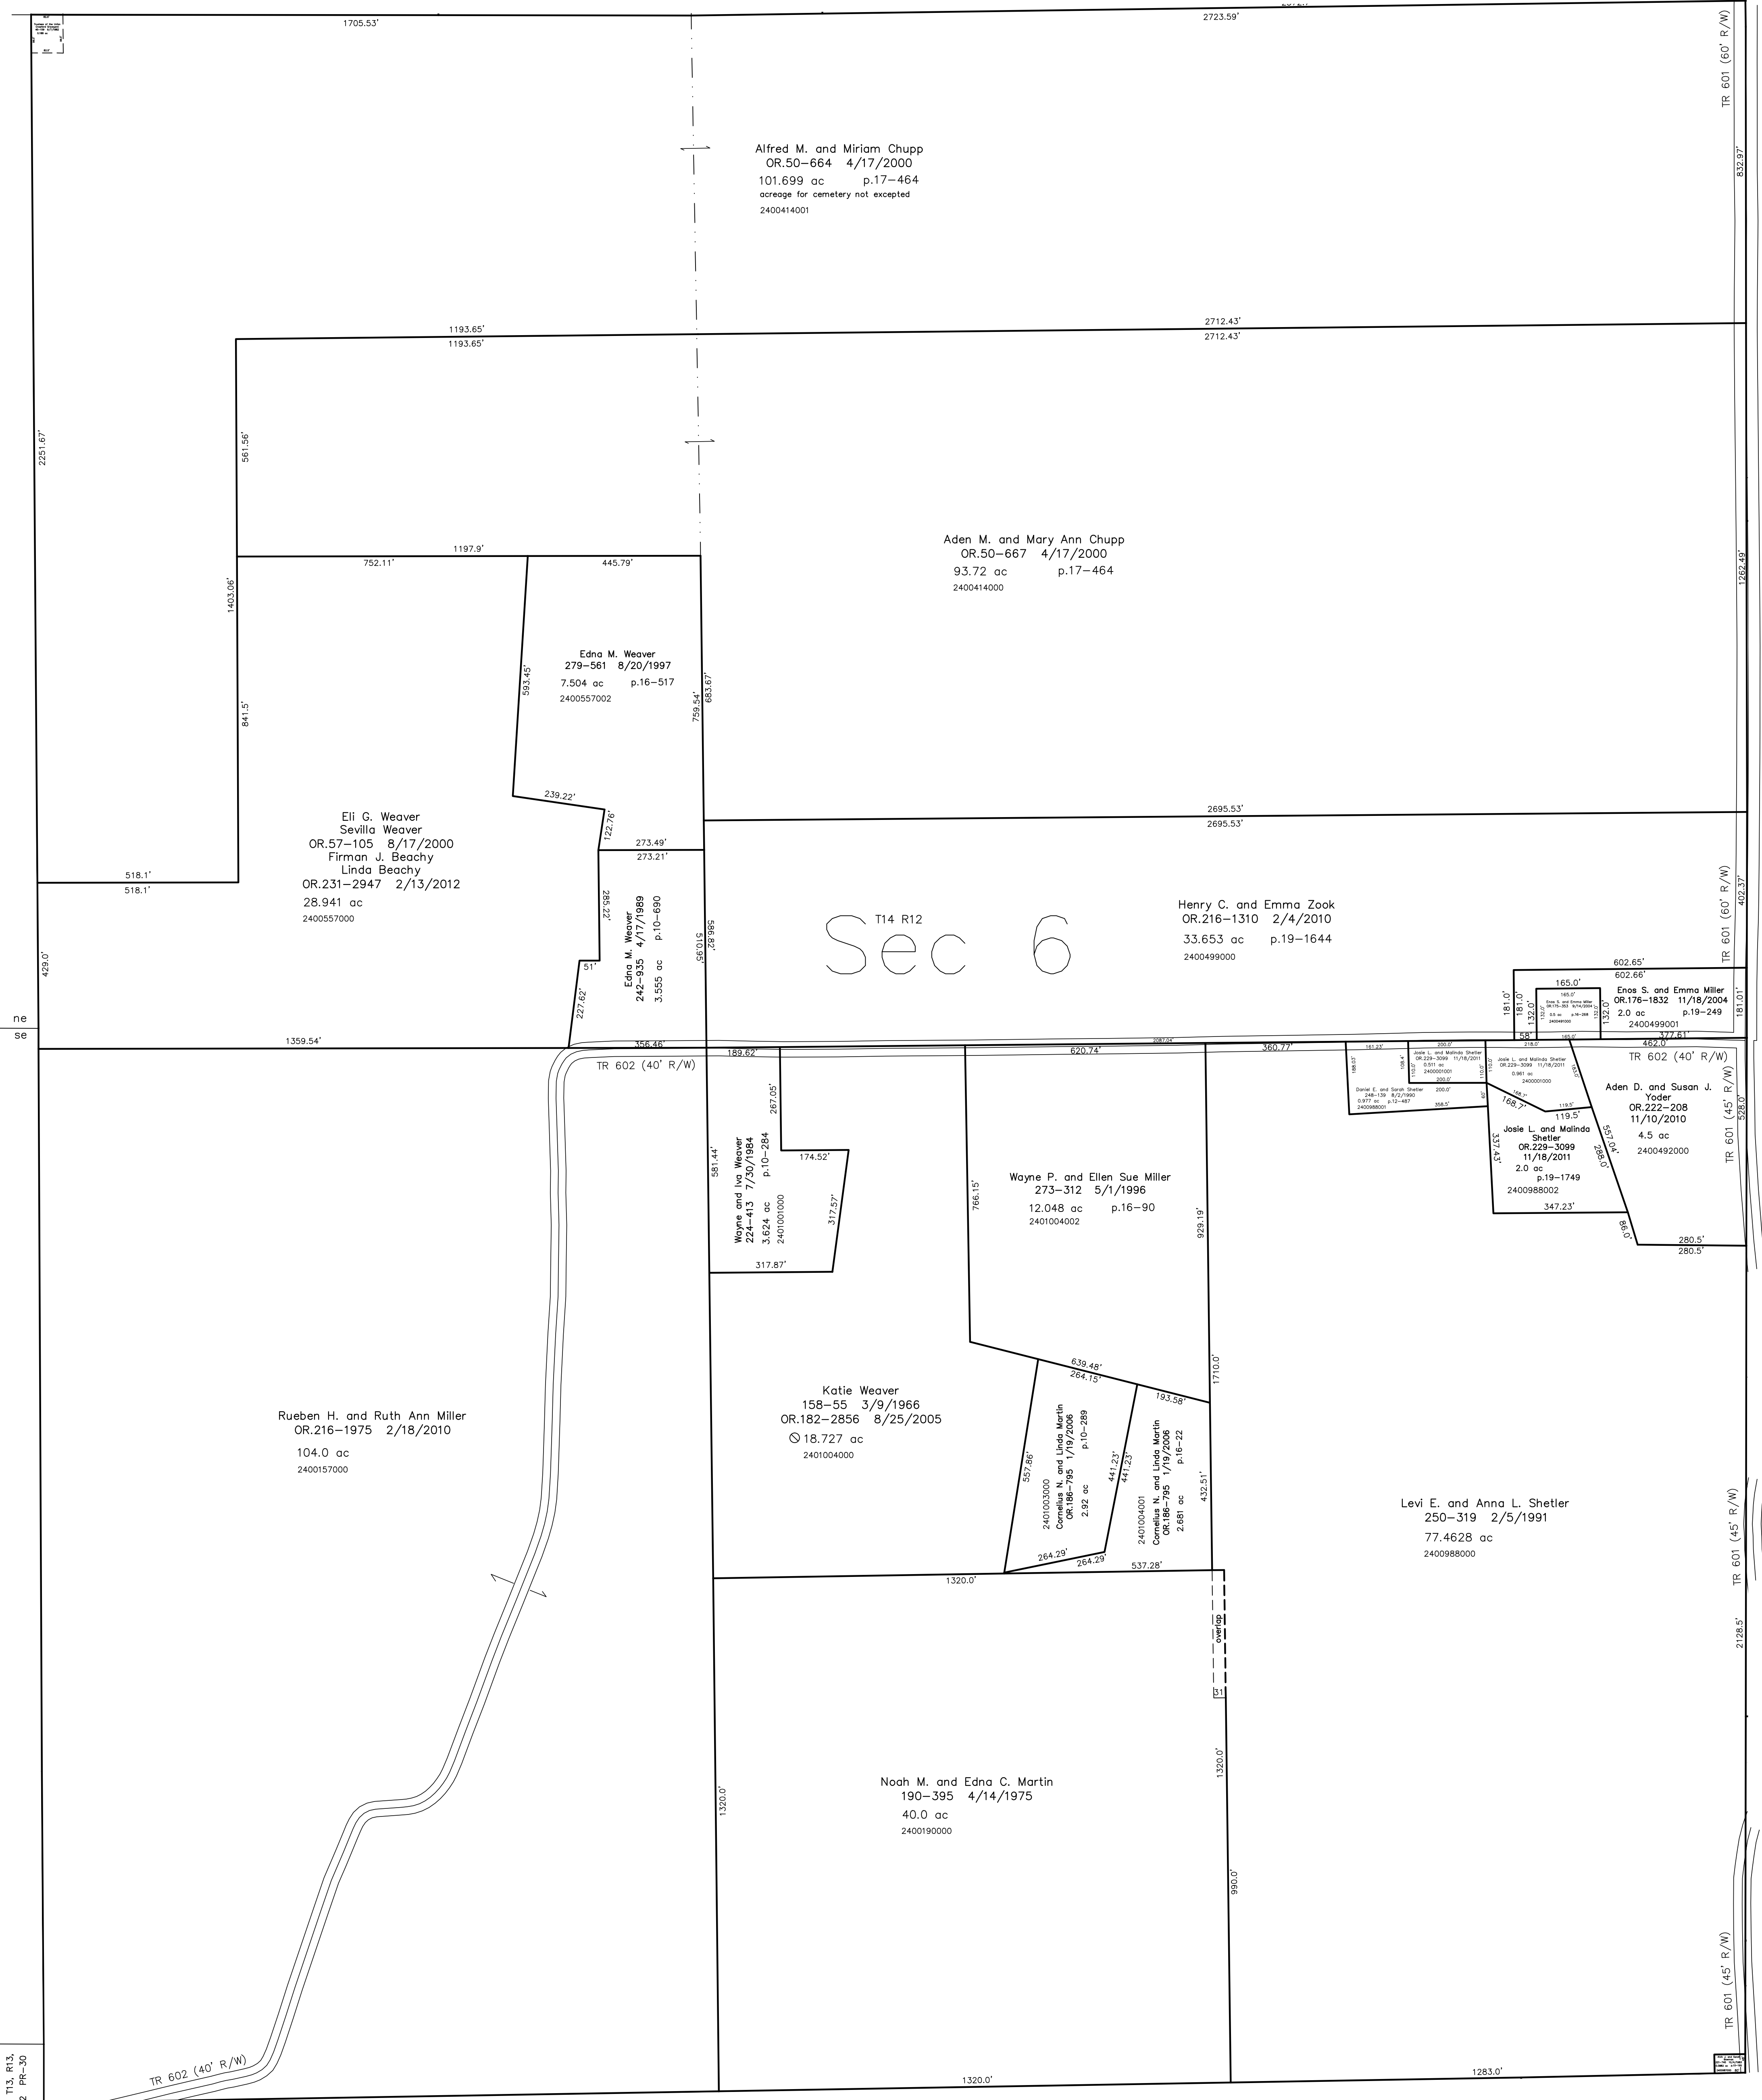

Prairie Township T13, R13, Sec.1 PR-31

T14, R12, Sec.5 SC-16

Prairie Township T13, R13, Sec.2 PR-30

Last Revision: 2/13/2012
T-14, R-12, Sec.6
Salt Creek Twp.
Holmes County, Ohio

new survey required for next transfer

SC-12