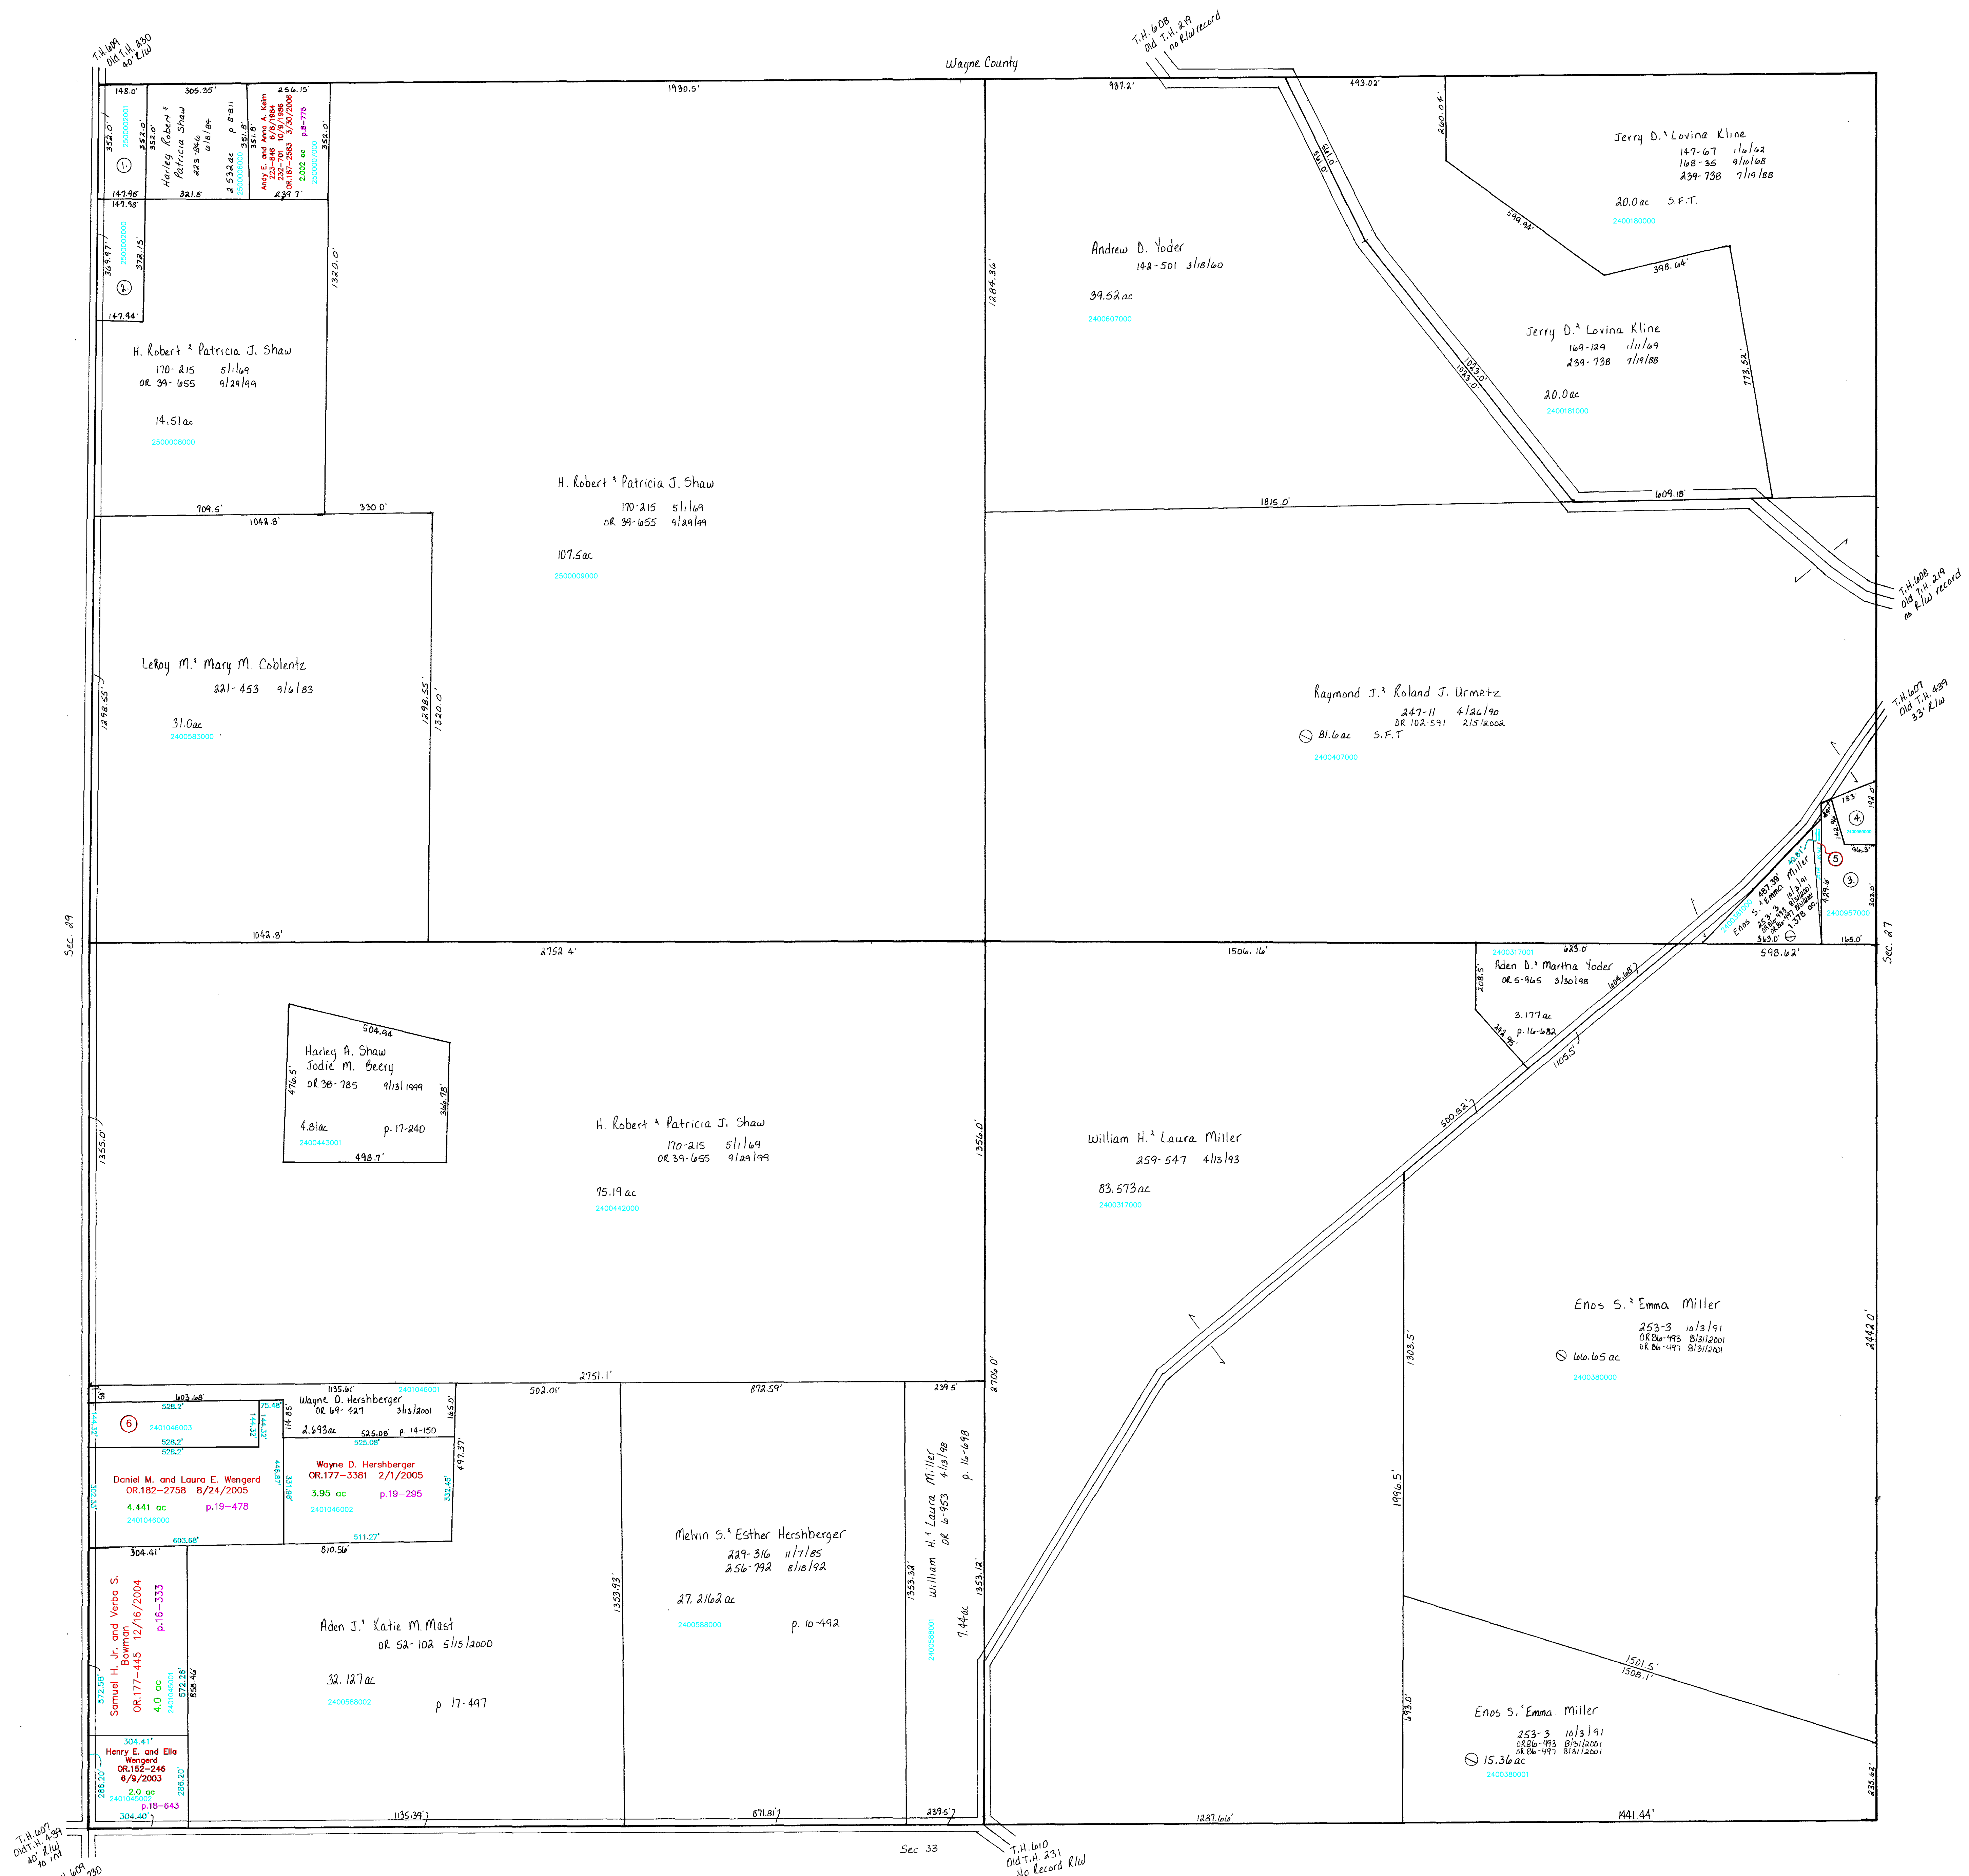

Wayne County

- 2500002001 ① WEAVER, MOSE J. and SCHLABACH, MONROE D.
  OR.0064-561 12/21/2000
  1.96 ac p.17-735
- 2500002000 ② WEAVER MOSE J. AND ESTHER M.
  OR.0064-563 12/21/2000
  1.26 ac p.17-735
- 2400957000 ③ TROYER MARVIN N. AND MARY M.
  215-319 11/2/1981
  1.286 ac p.8-824
- 2400959000 ④ MILLER JONAS D.A. AND EDNA M.
  259-188 3/16/1993
  0.354 ac S.F.T.
- 2400381001 ⑤ TROYER MARVIN N. AND MARY M.
  OR.0124-573 10/8/2002
  0.122 ac p.18-405
- 2401046003 ⑥ Roman J. Yoder; Monroe E. Chupp; Abe M.R. Troyer
  OR.187-1201 3/16/2006
  1.75 ac p.19-478

Last Revision: 3/30/2006
T-15, R-12, Sec. 28
SALT CREEK TWP.
HOLMES CO., OHIO SCALE: 1" = 200'

SC-22