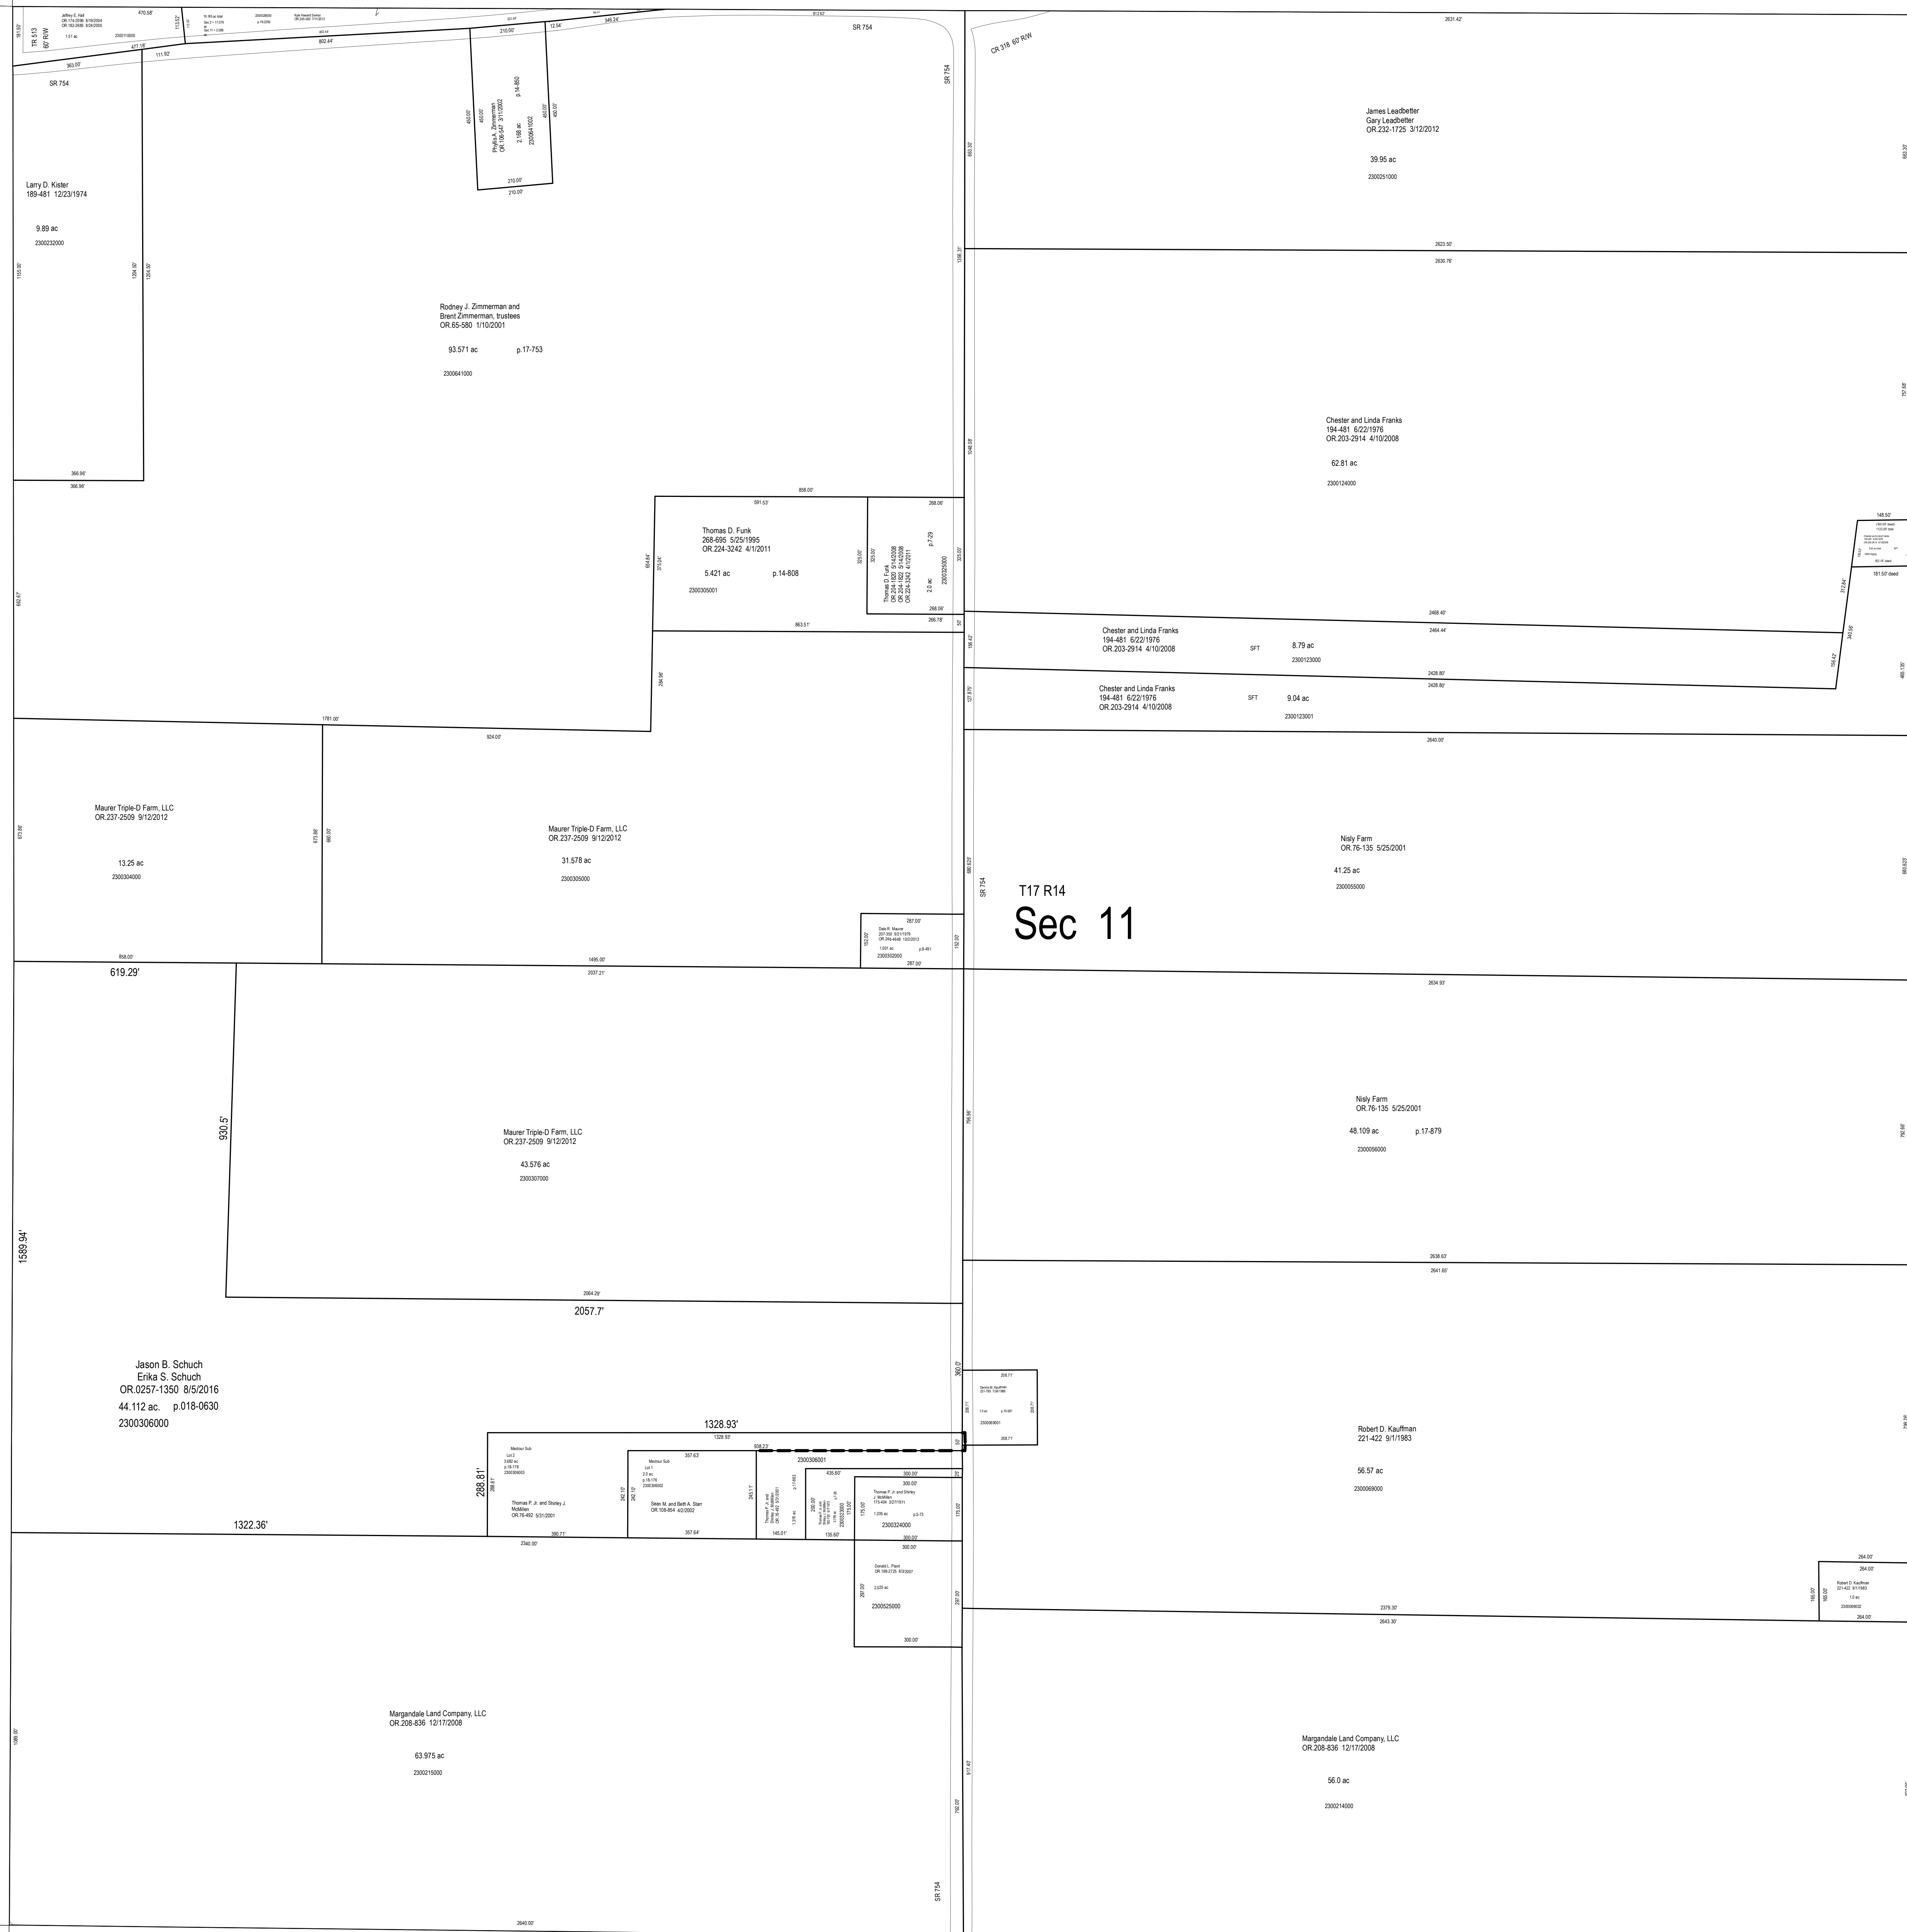

RP-18

RP-23

RP-28

RP-17

RP-27

RP-16

RP-21

RP-26

S.F.T.
new survey required
for next transfer

Last Revision: 12/30/2016

**Sec. 11, T-17, R-14
Ripley Twp.
Holmes County, Ohio**

RP-22