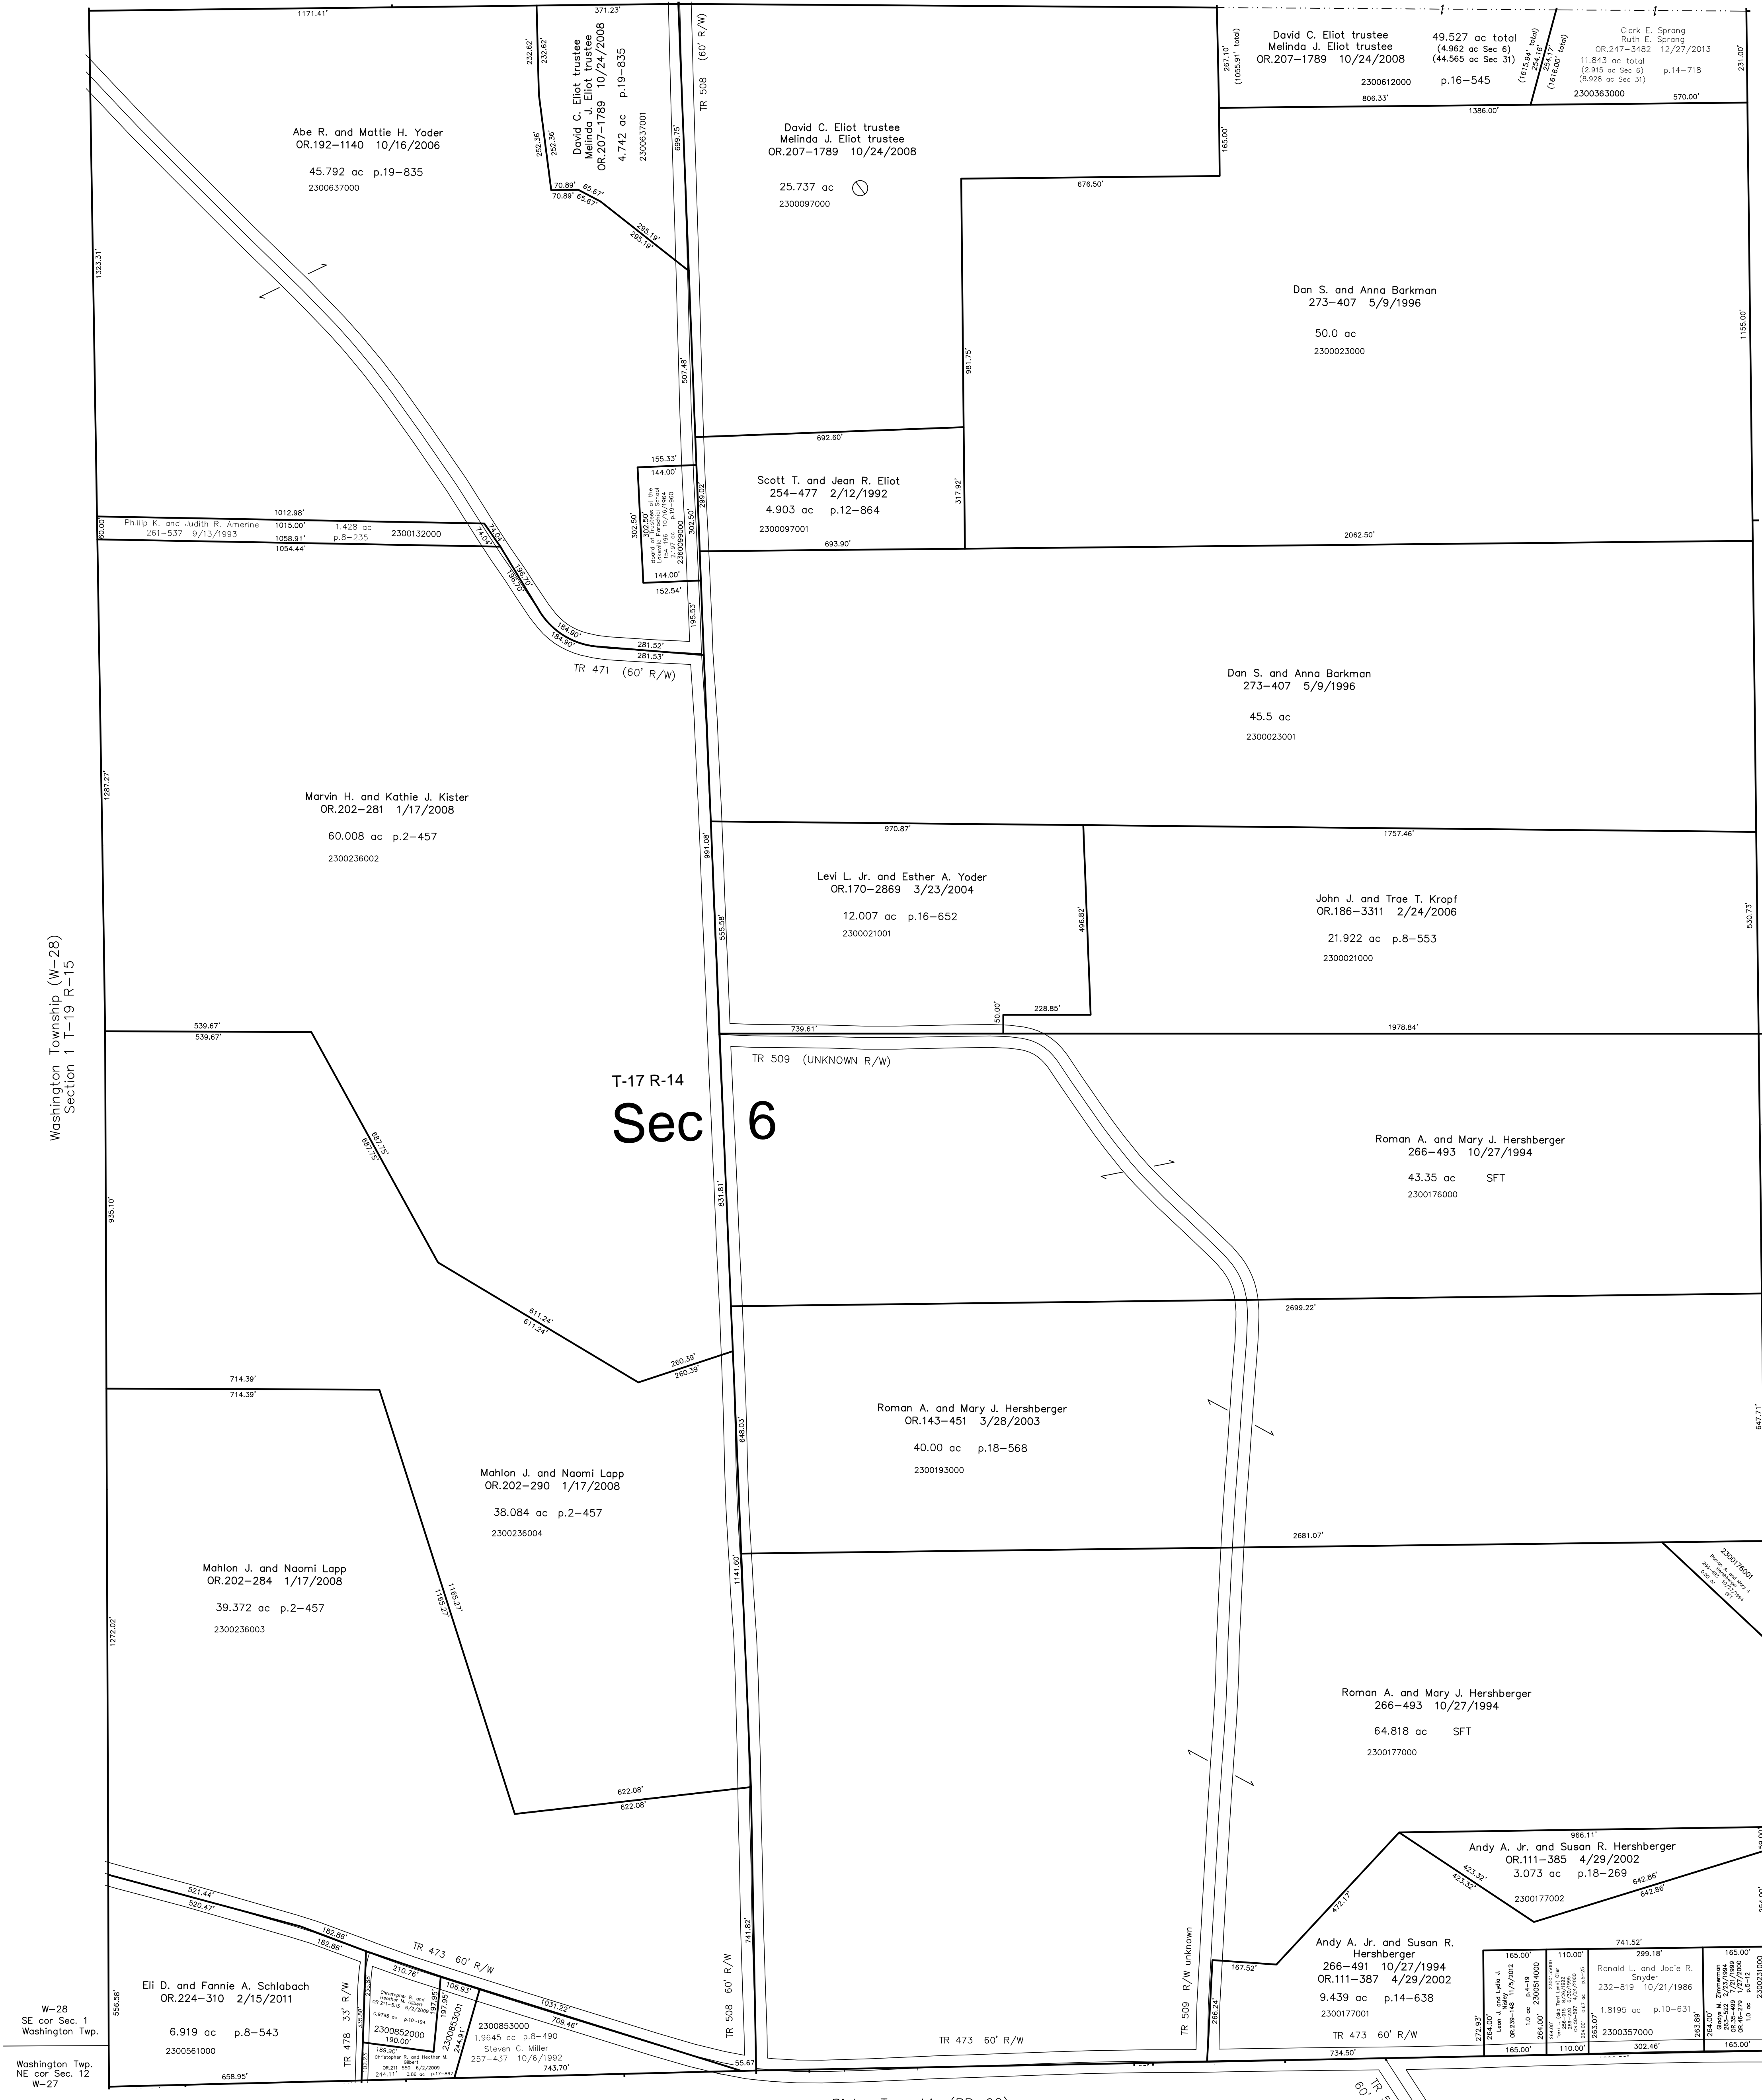

Ripley Township (RP-04)
Section 31 T-18 R-14

Last Revision: 12/27/2013

**T-17, R-14, Section 6
Ripley Twp.
Holmes County, Ohio**

RP-03

S.F.T. new survey required
for next transfer