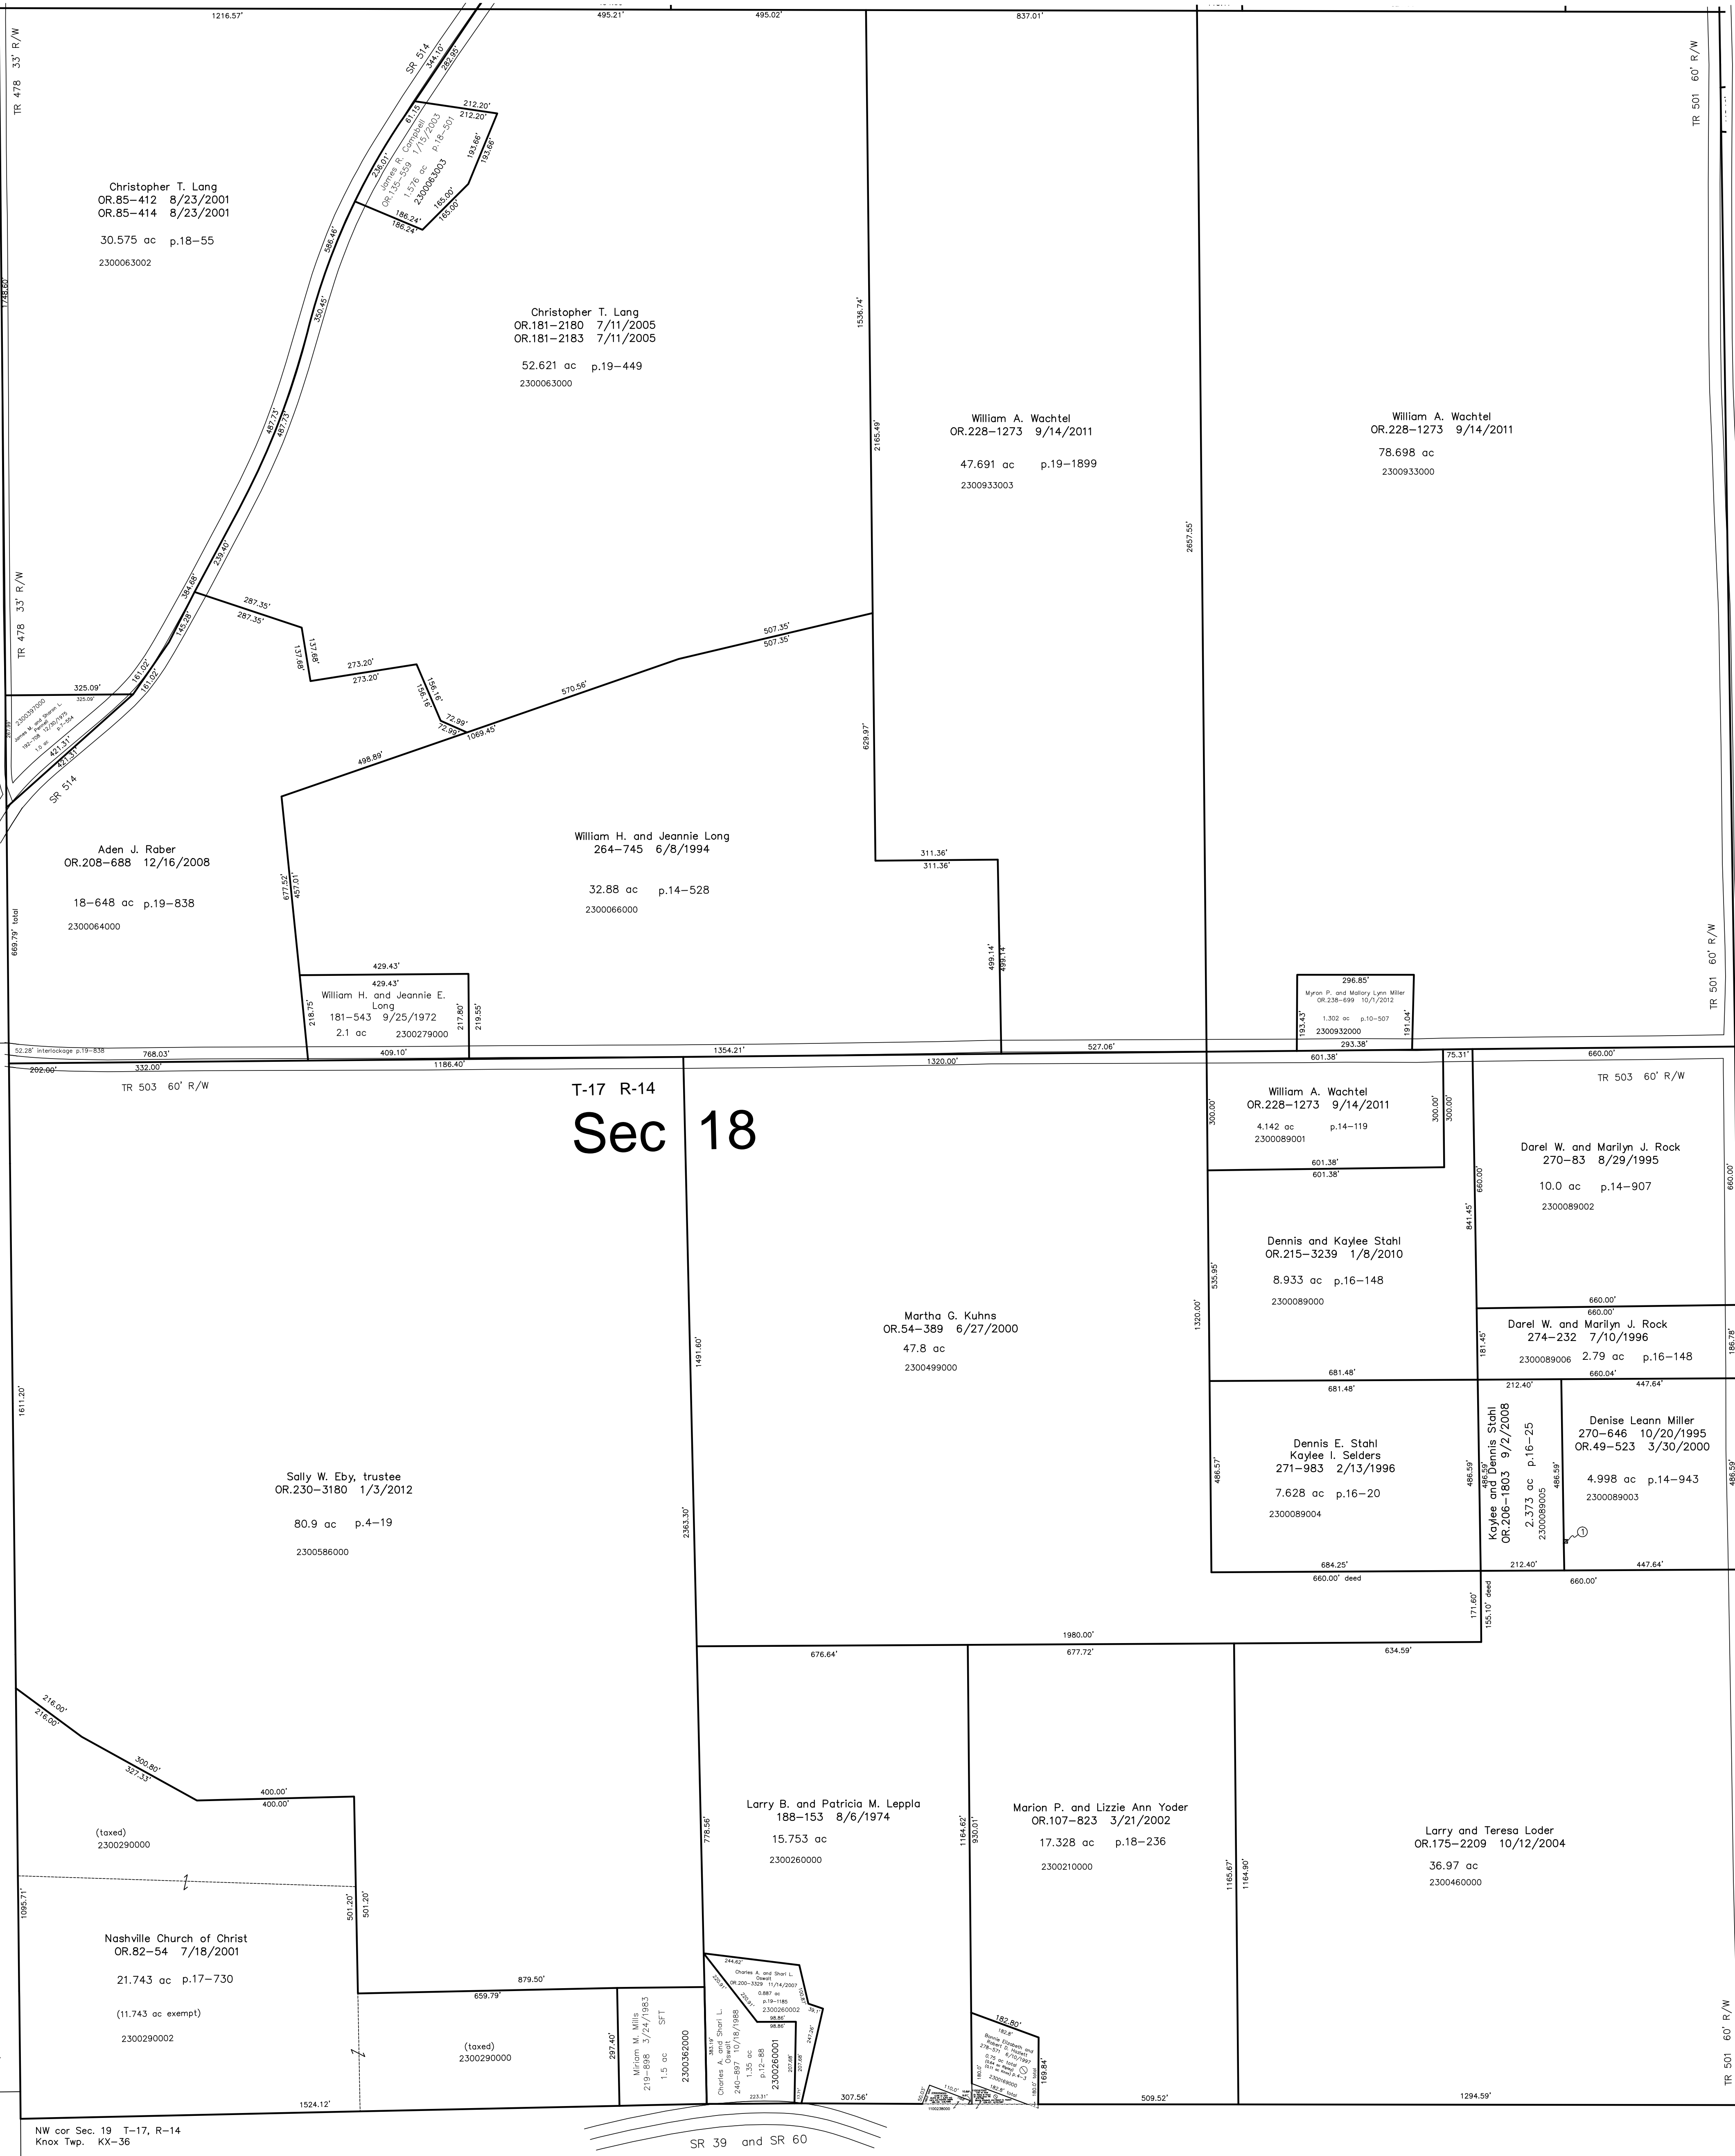

W-27
Washington Twp.
SE cor Sec. 12

Ripley Township (RP-02)
Section 7 T-17 R-14

Washington Township (W-26)
Section 13 T-19 R-15

W-26
Washington Twp.
T-19 R-15
SE cor Sec. 13

NE cor Sec. 24
T-19 R-15
Knox Twp.
KX-35

Ripley Township (RP-06)
Section 17 T-17 R-14

Last Revision: 10/1/2012

T-17, R-14, Section 18
Ripley Twp.
Holmes County, Ohio

S.F.T. new survey required
for next transfer

2300089007 Kaylee and Dennis Stahl
OR.206-1803 9/2/2008
0.002 ac p.16-629

RP-01