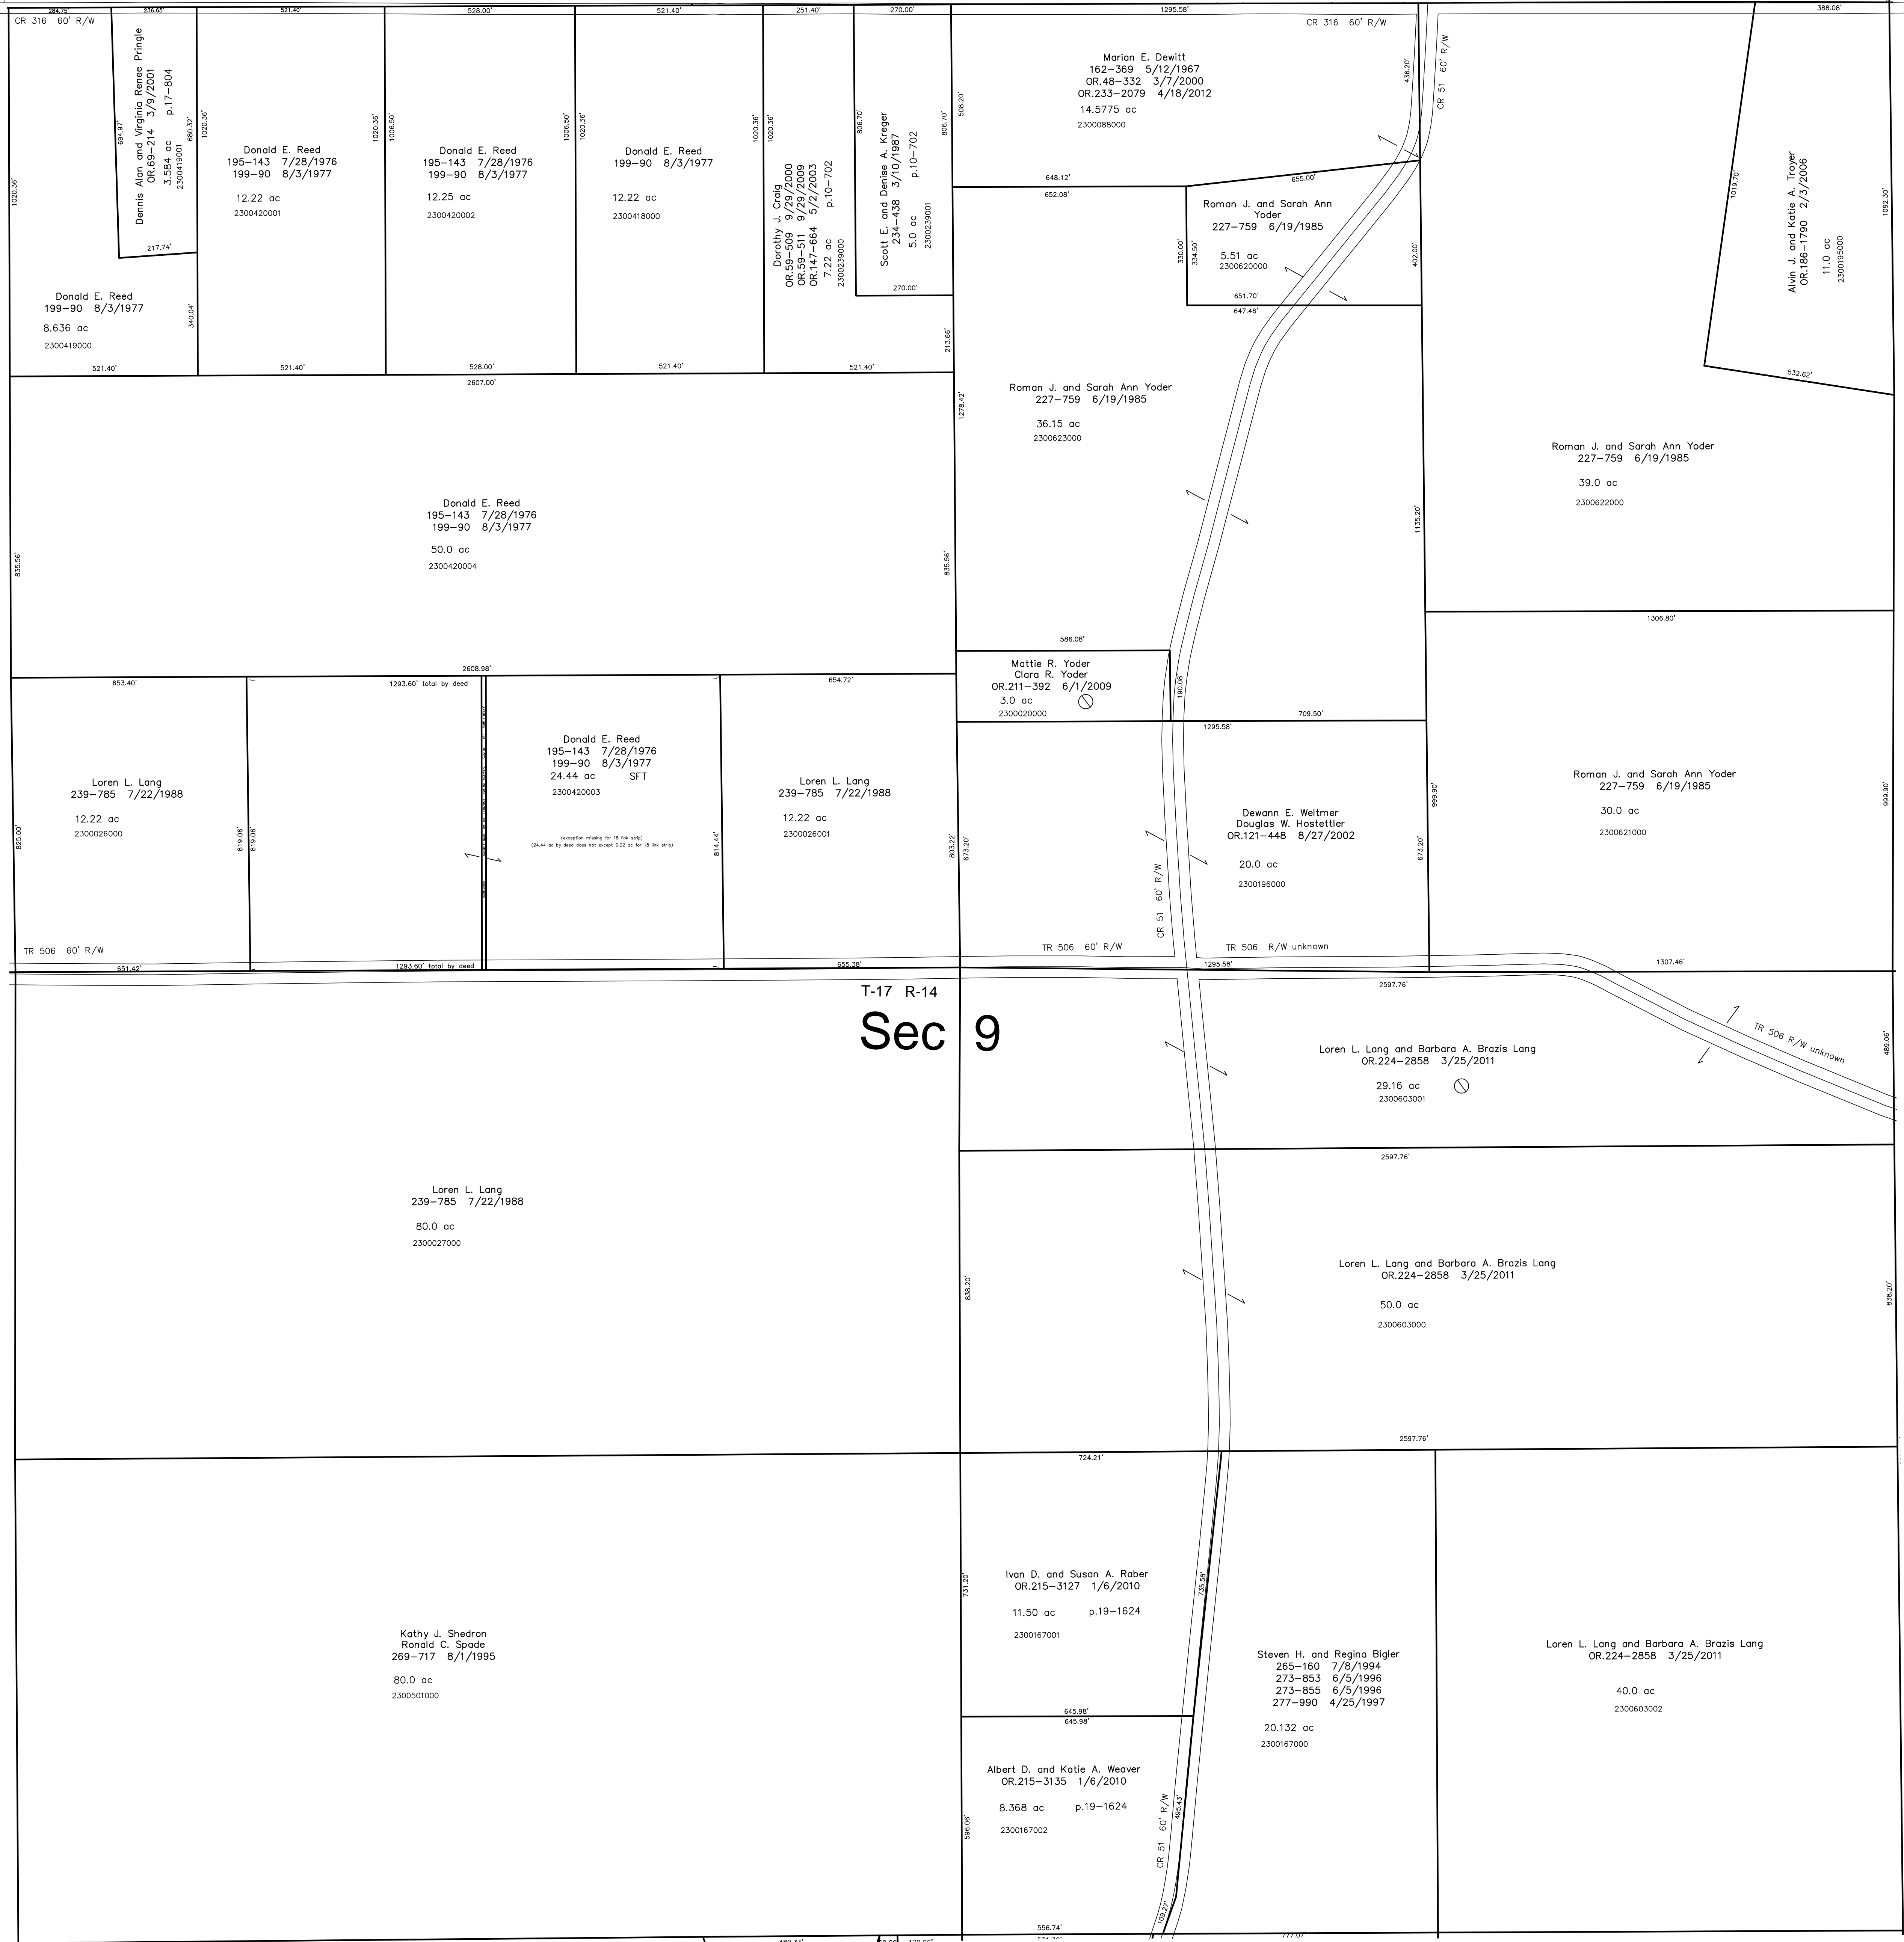

R/W unknown
TR 507

Ripley Township (RP-13)
Section 4 T-17 R-14

65' R/W
CR 51

Ripley Township (RP-07)
Section 8 T-17 R-14

Ripley Township (RP-17)
Section 10 T-17 R-14

Ripley Township (RP-11)
Section 16 T-17 R-14

Last Revision: 4/18/2012

T-17, R-14, Section 9
Ripley Twp.
Holmes County, Ohio

S.F.T. new survey required
for next transfer

RP-12