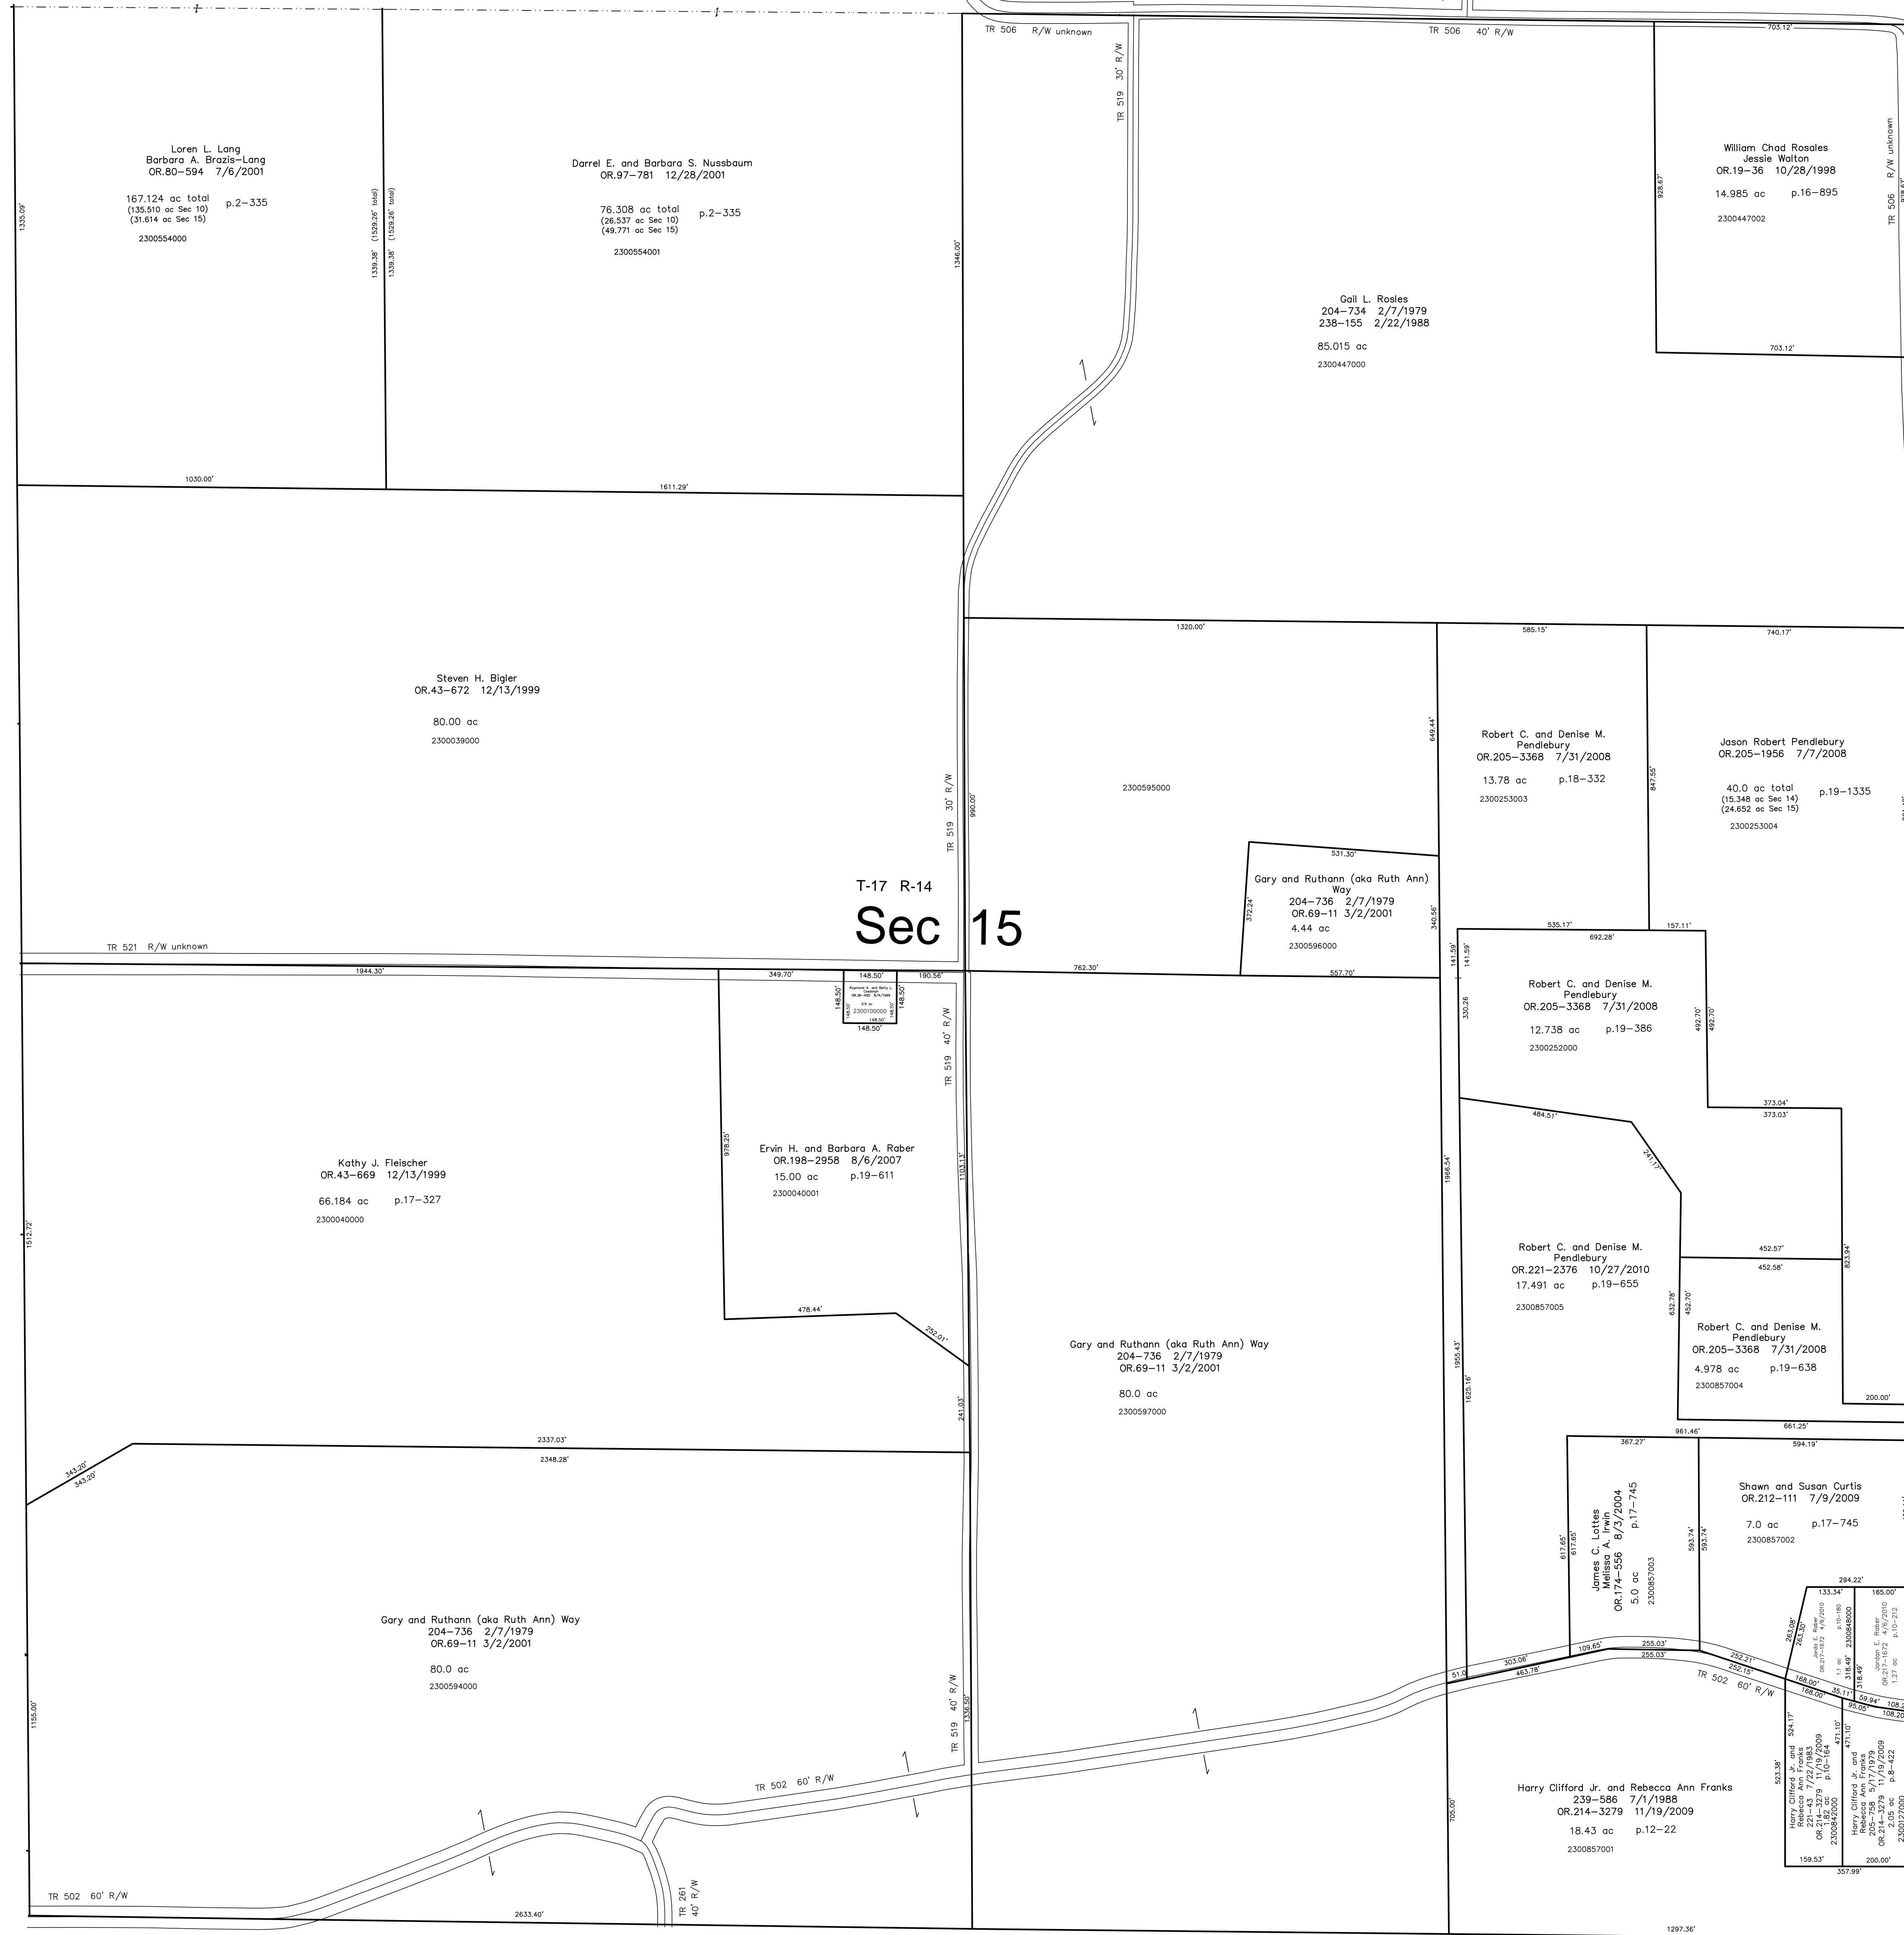

30' R/W
TR 518

Ripley Township (RP-11)
Section 16 T-17 R-14

T-17 R-14
Sec 15

Ripley Township (RP-21)
Section 14 T-17 R-14

Last Revision: 10/27/2010

T-17, R-14, Section 15
Ripley Twp.
Holmes County, Ohio

S.F.T. new survey required
for next transfer

RP-16