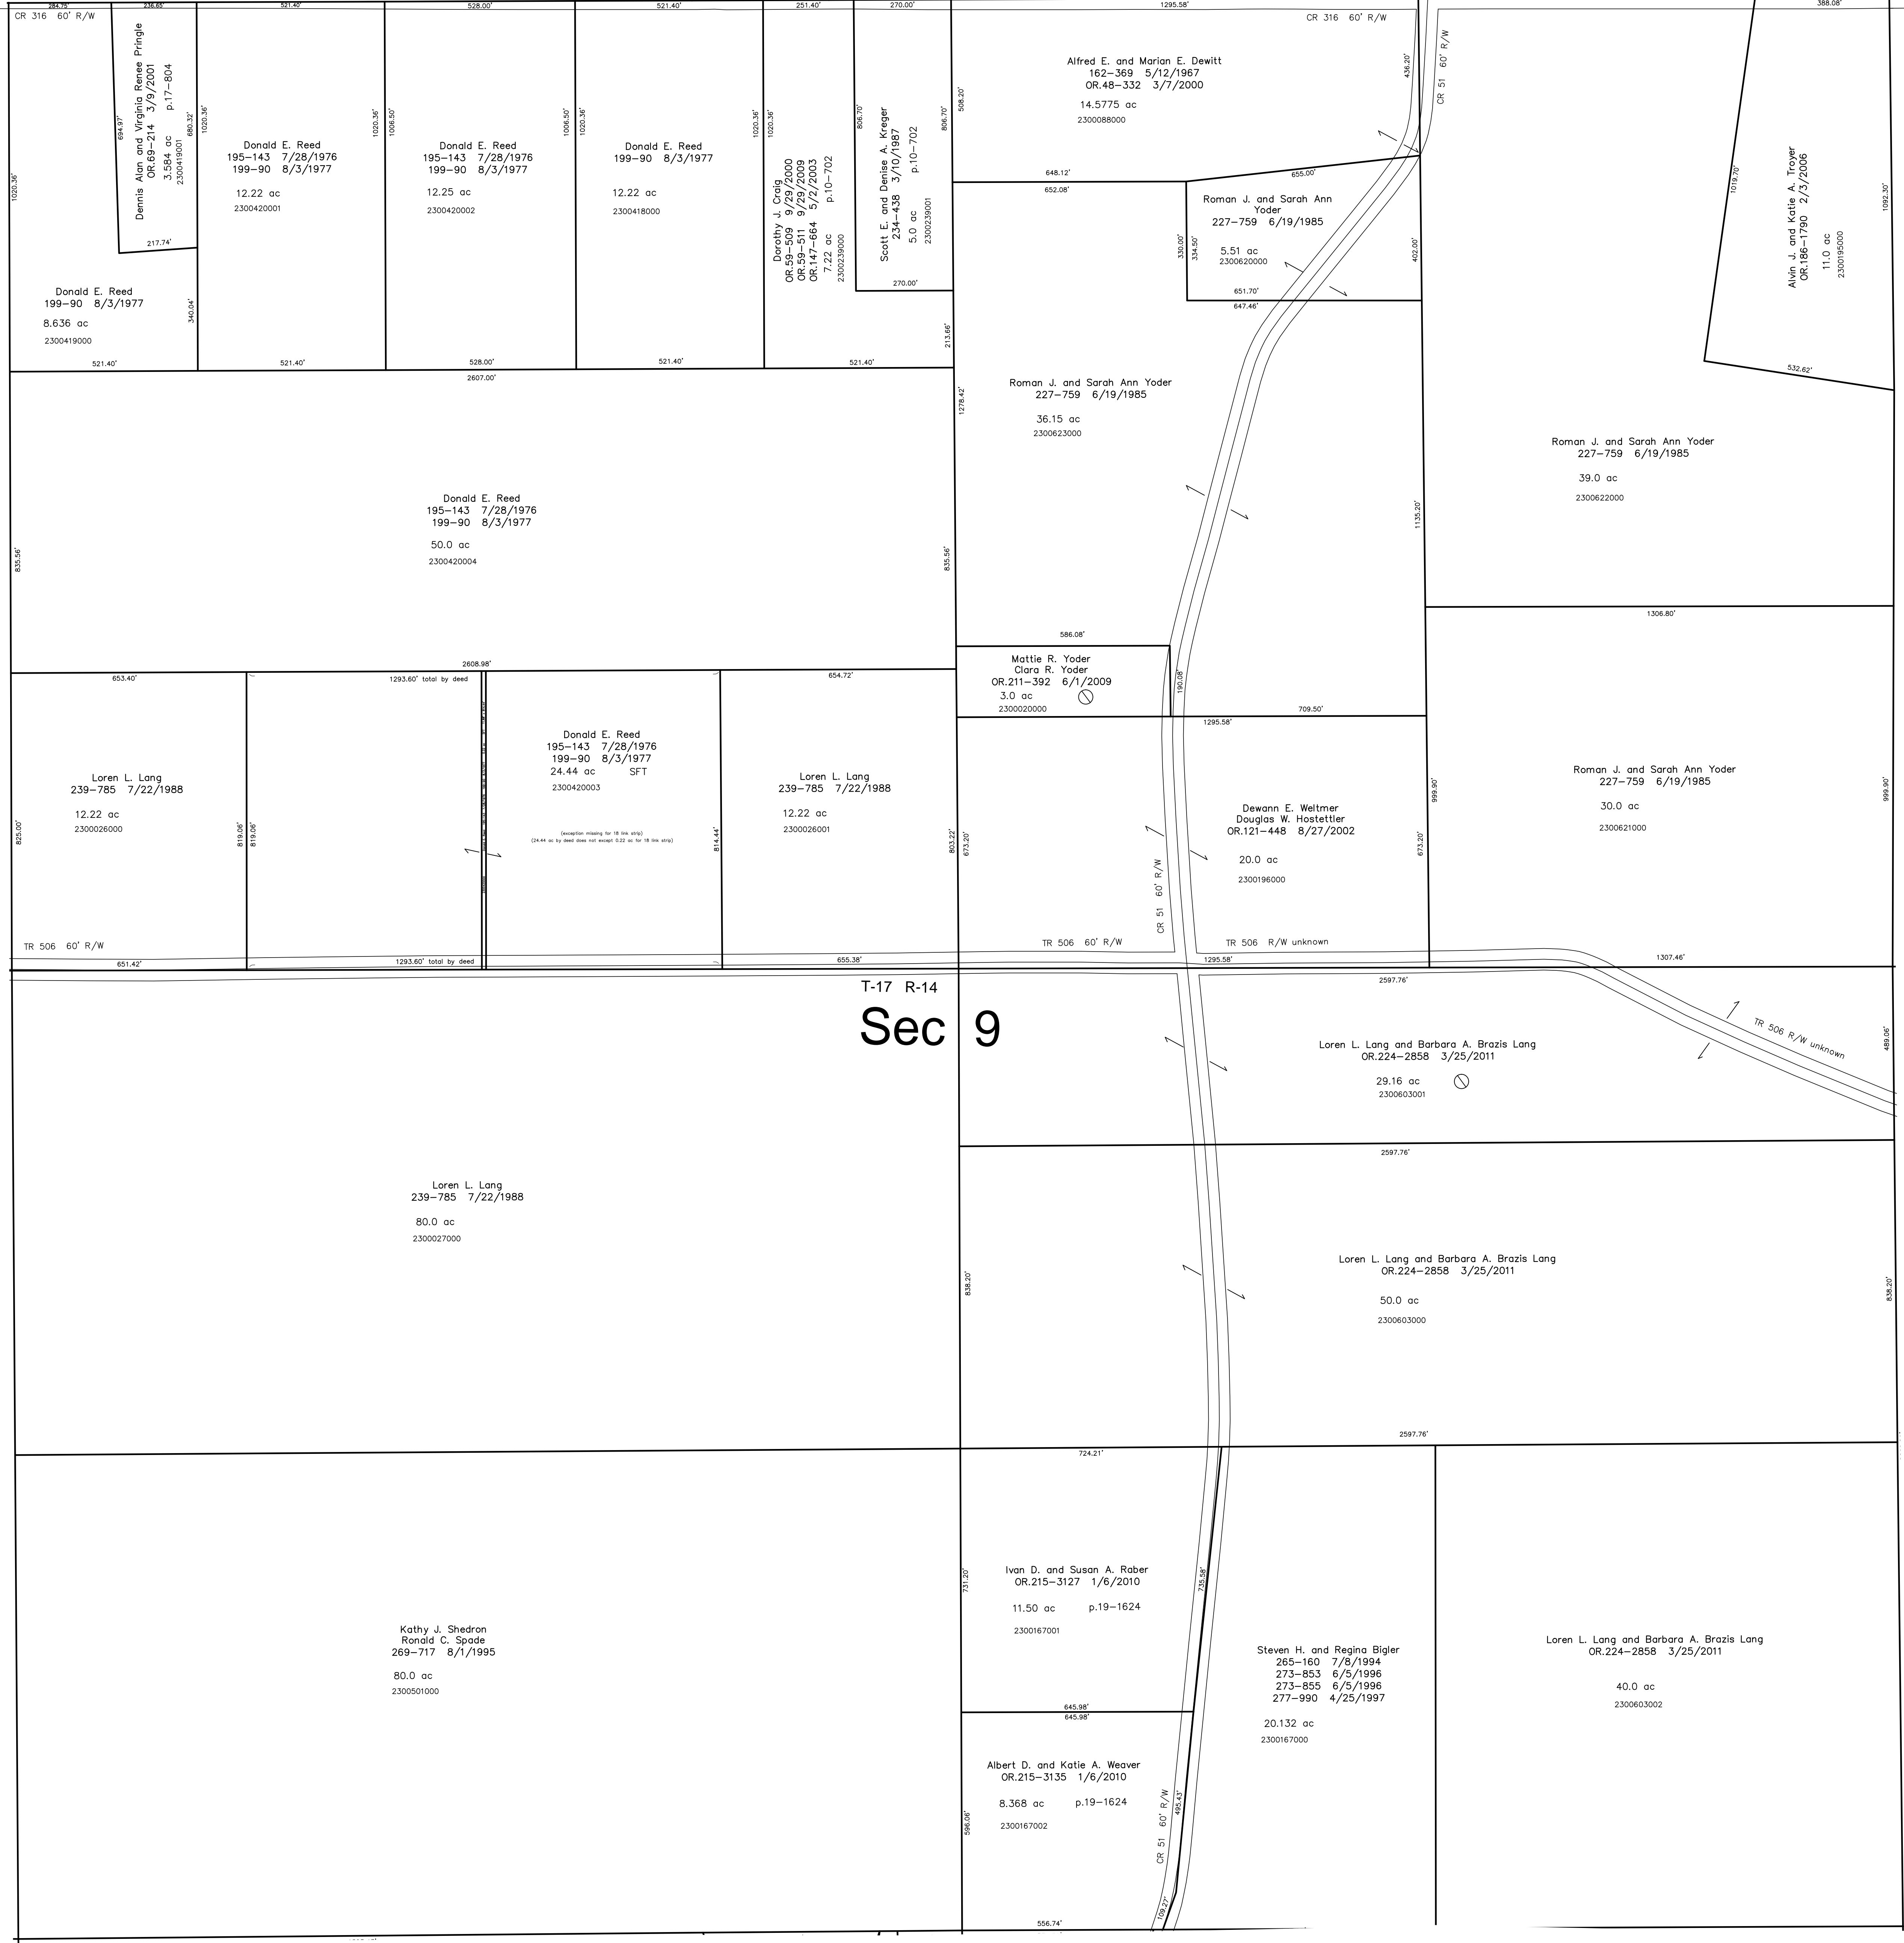

R/W unknown
TR 507

Ripley Township (RP-13)
Section 4 T-17 R-14

65' R/W
CR 51

Ripley Township (RP-07)
Section 8 T-17 R-14

Ripley Township (RP-17)
Section 10 T-17 R-14

Ripley Township (RP-11)
Section 16 T-17 R-14

Last Revision: 3/25/2011

T-17, R-14, Section 9
Ripley Twp.
Holmes County, Ohio

S.F.T. new survey required for next transfer

RP-12